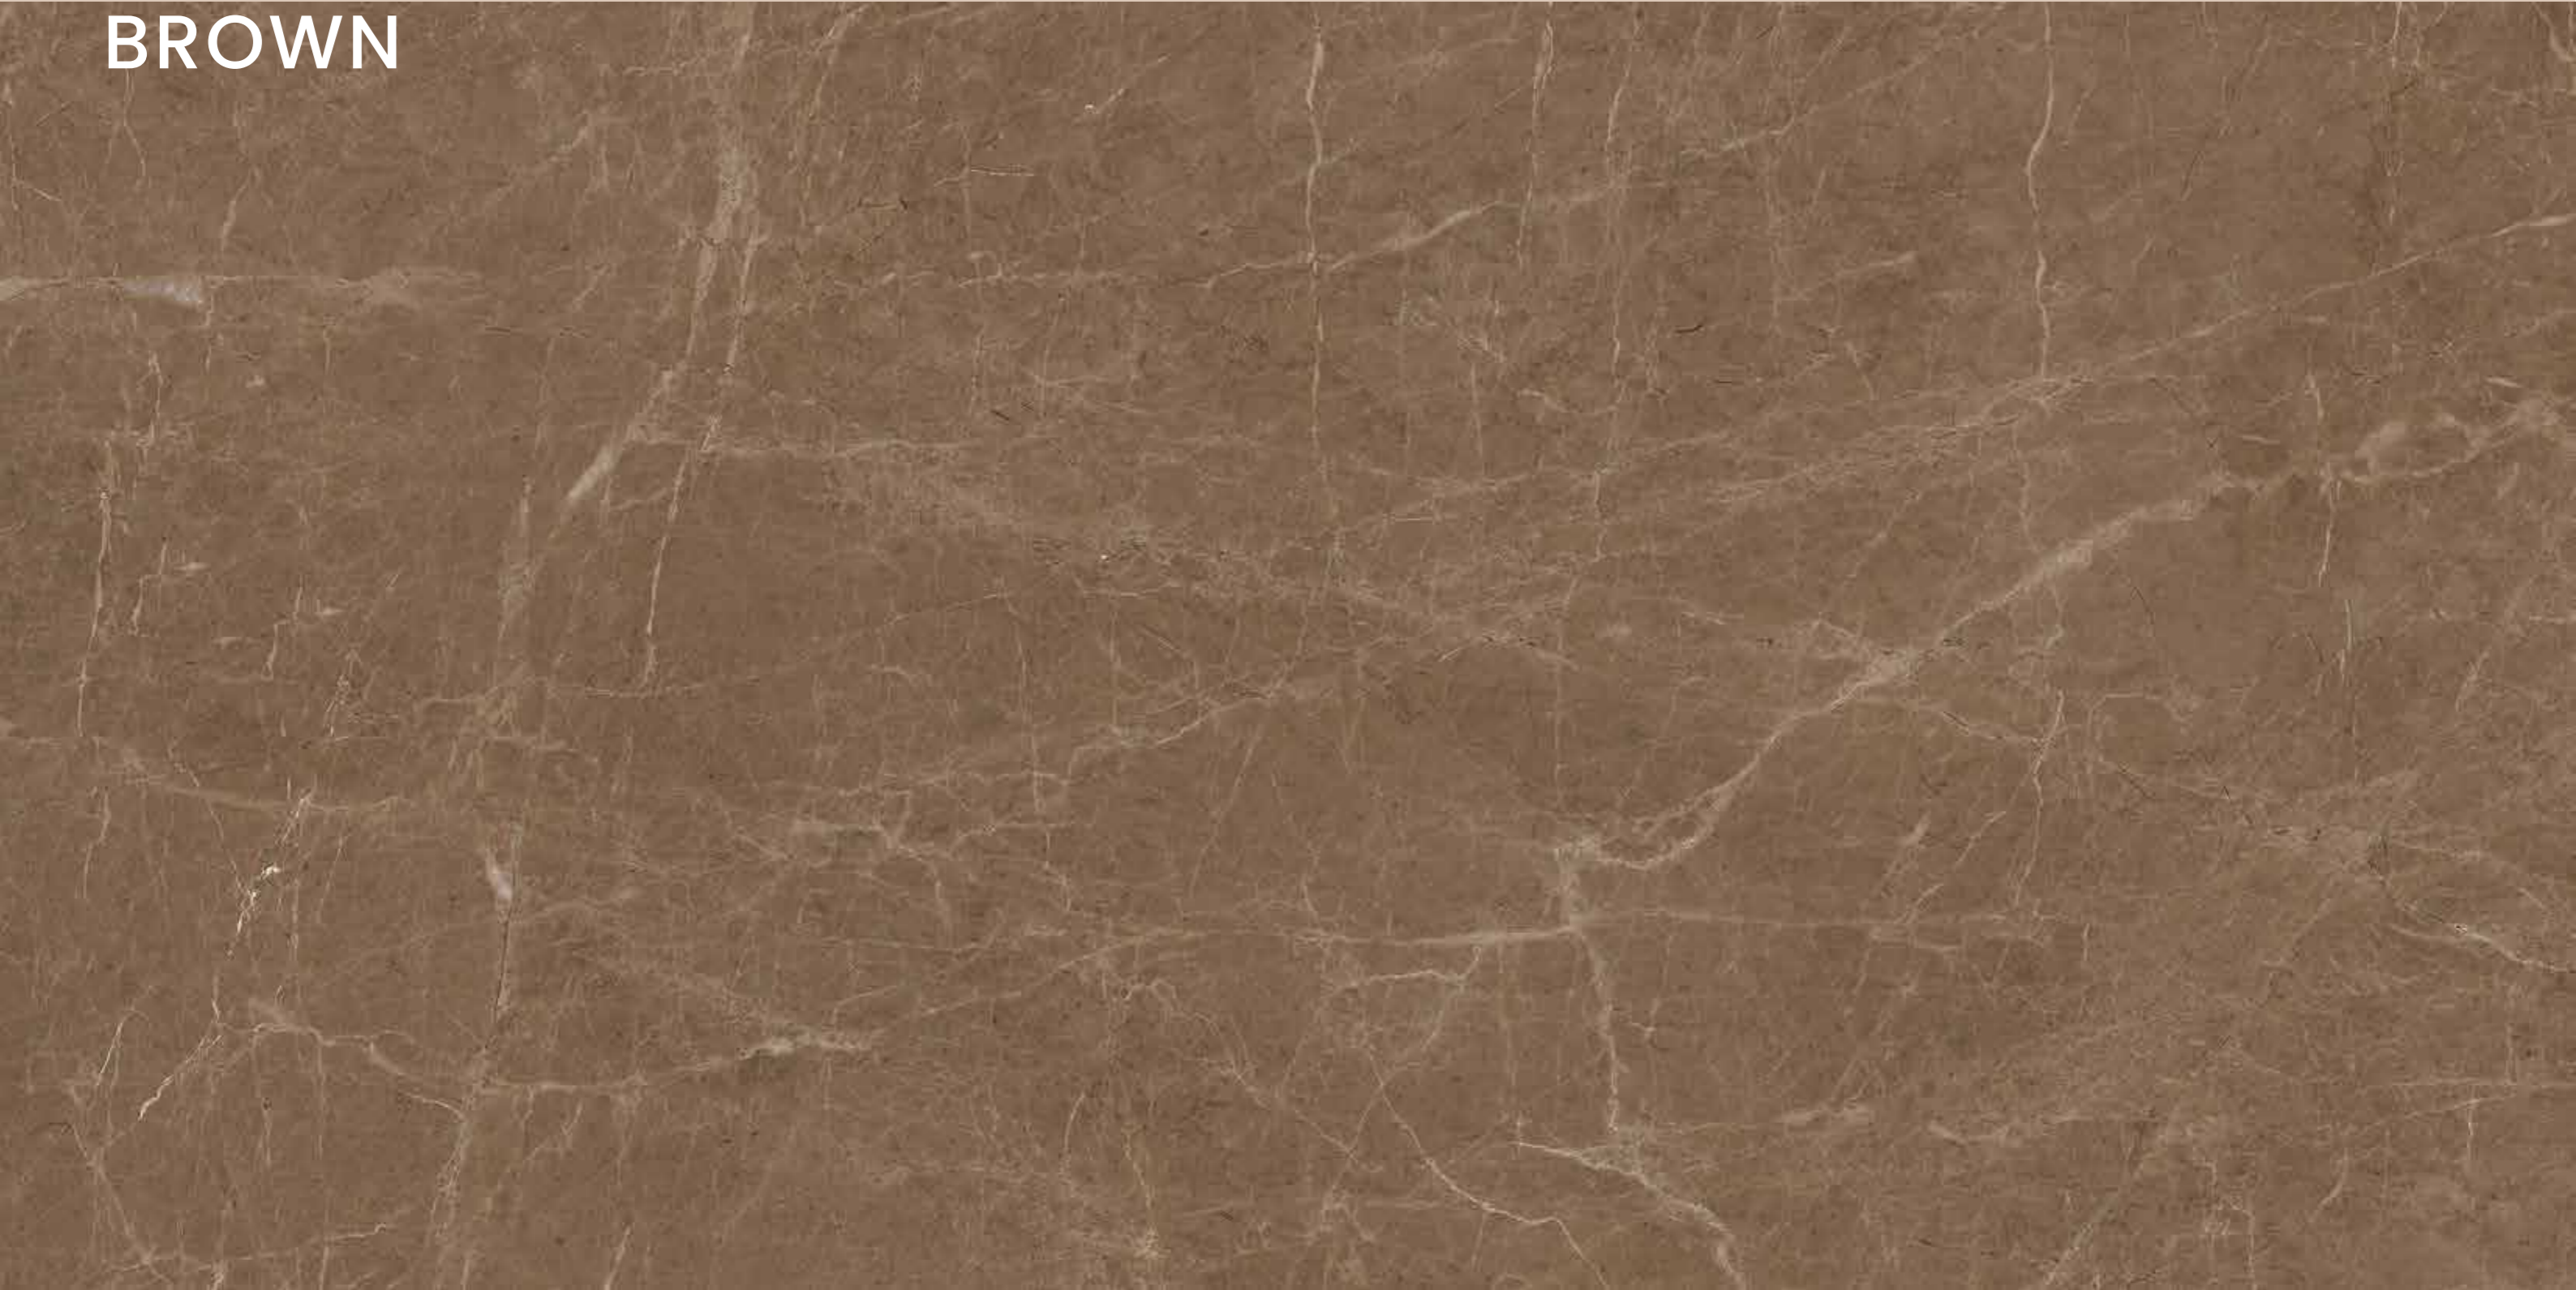

# EBONY BLACK

SIZE  
600x  
1200MM

Series  
GLOSSY

Random  
05

**EBONY  
BROWN**