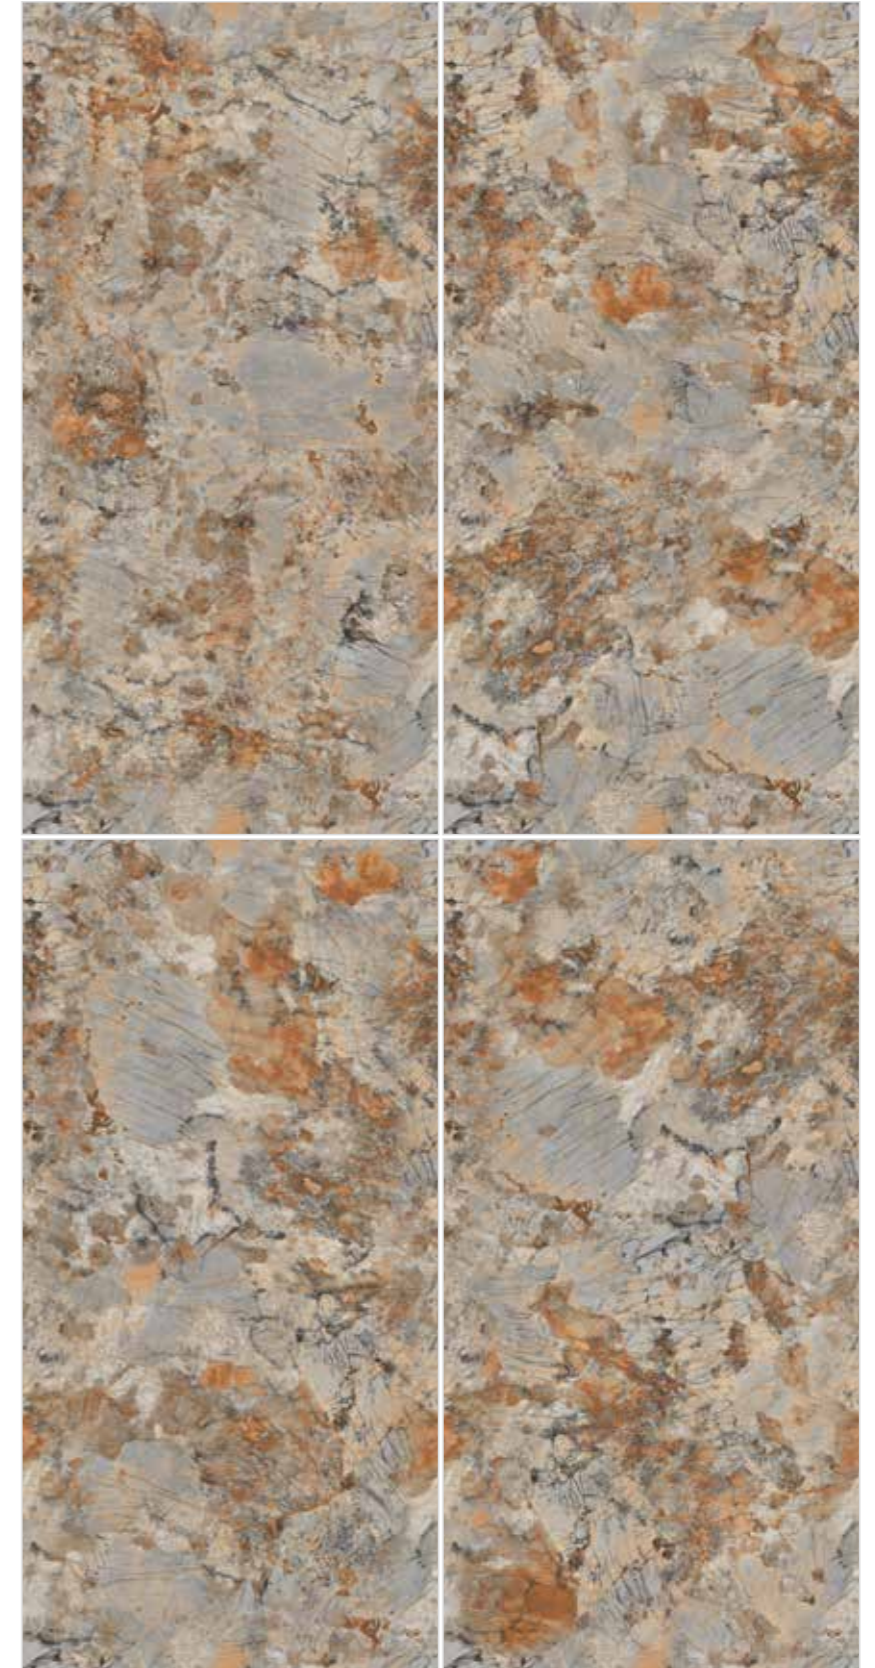

CRAFTONE BLUE

FINISH
GLOSSY

GLAZED
VITRIFIED TILES

9 MM
THICKNESS

600X1200 MM

SPECIFICATION