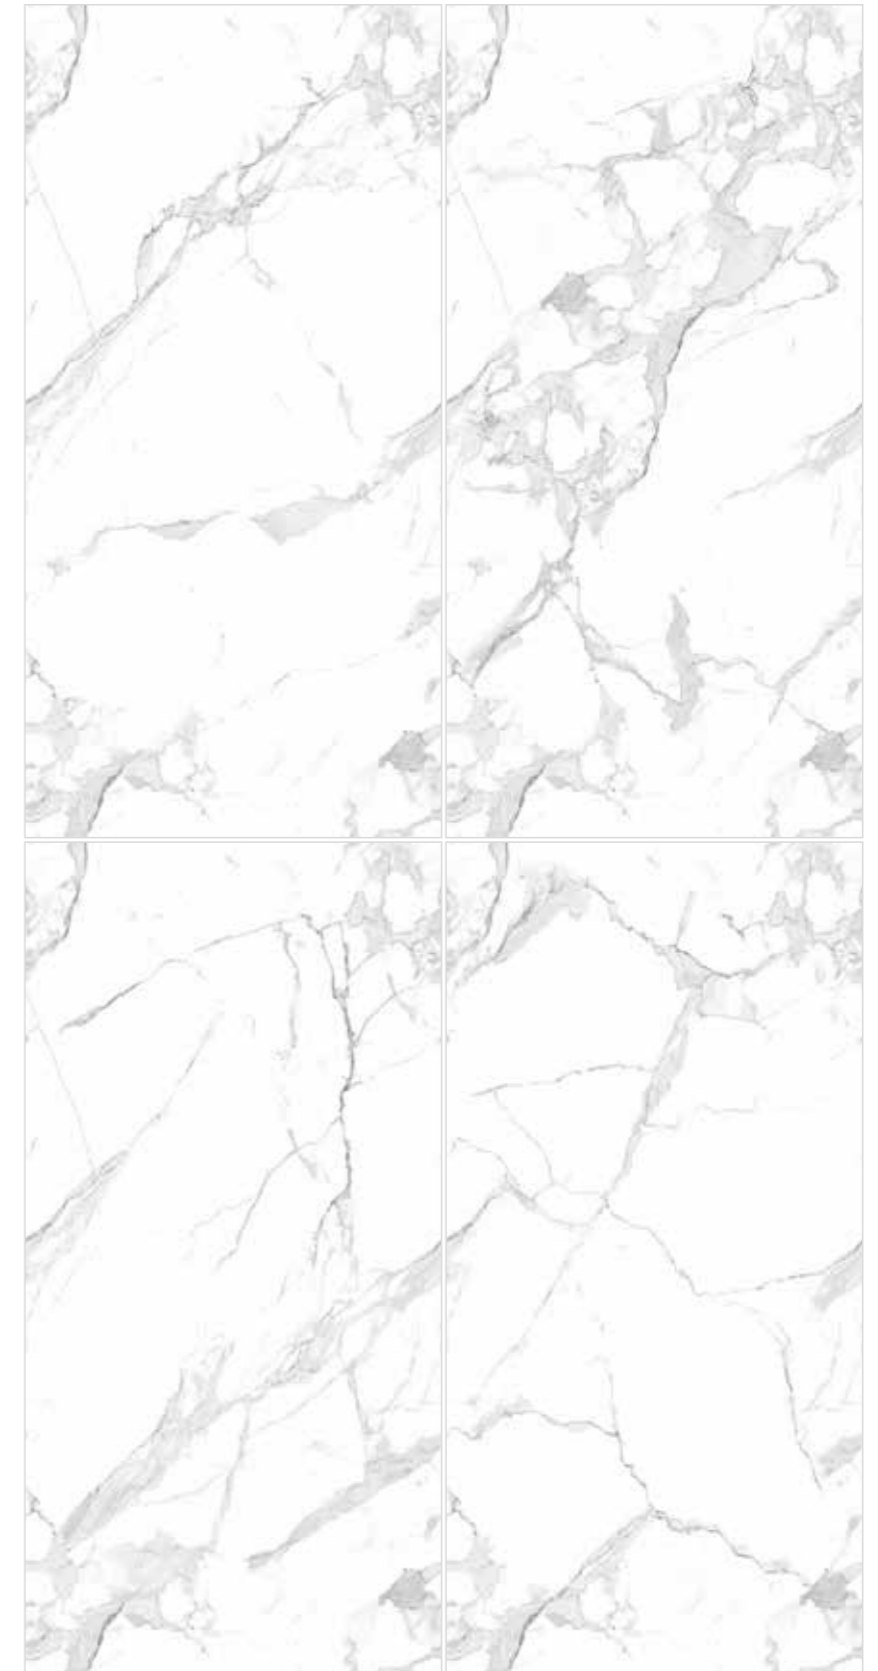

PRIZMA SATVARIO

FINISH
GLOSSY

GLAZED
VITRIFIED TILES

9 MM
THICKNESS

600X1200 MM

SPECIFICATION