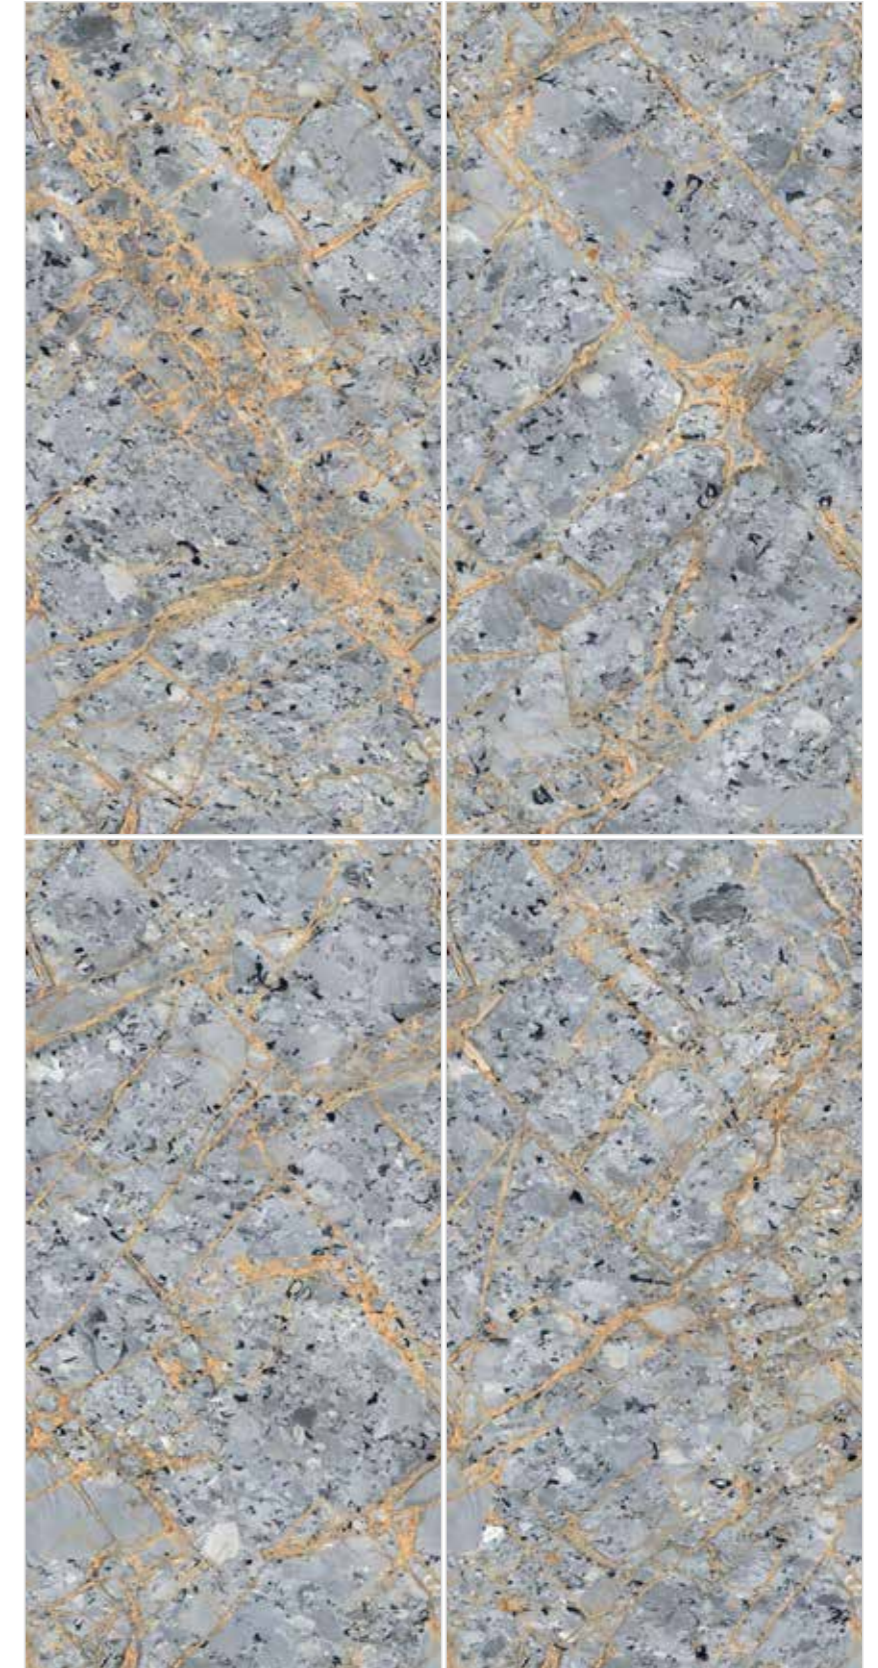

GRANGER AZUL

FINISH
GLOSSY

GLAZED
VITRIFIED TILES

9 MM
THICKNESS

600X1200 MM

SPECIFICATION