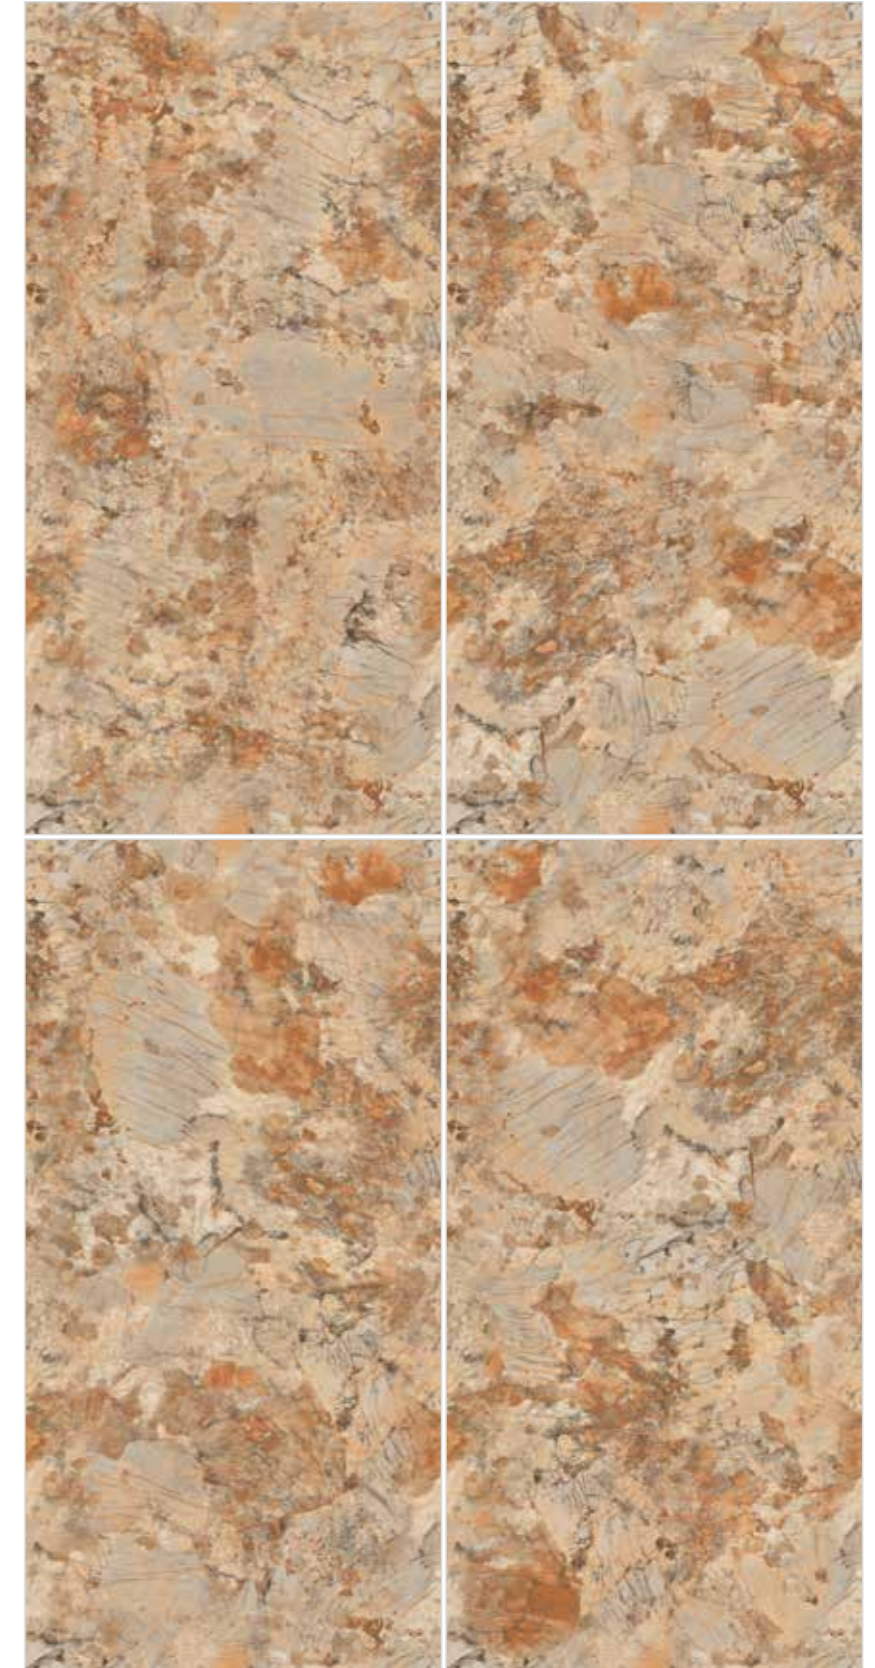

CRAFTONE BROWN

FINISH
GLOSSY

GLAZED
VITRIFIED TILES

9 MM
THICKNESS

600X1200 MM

SPECIFICATION