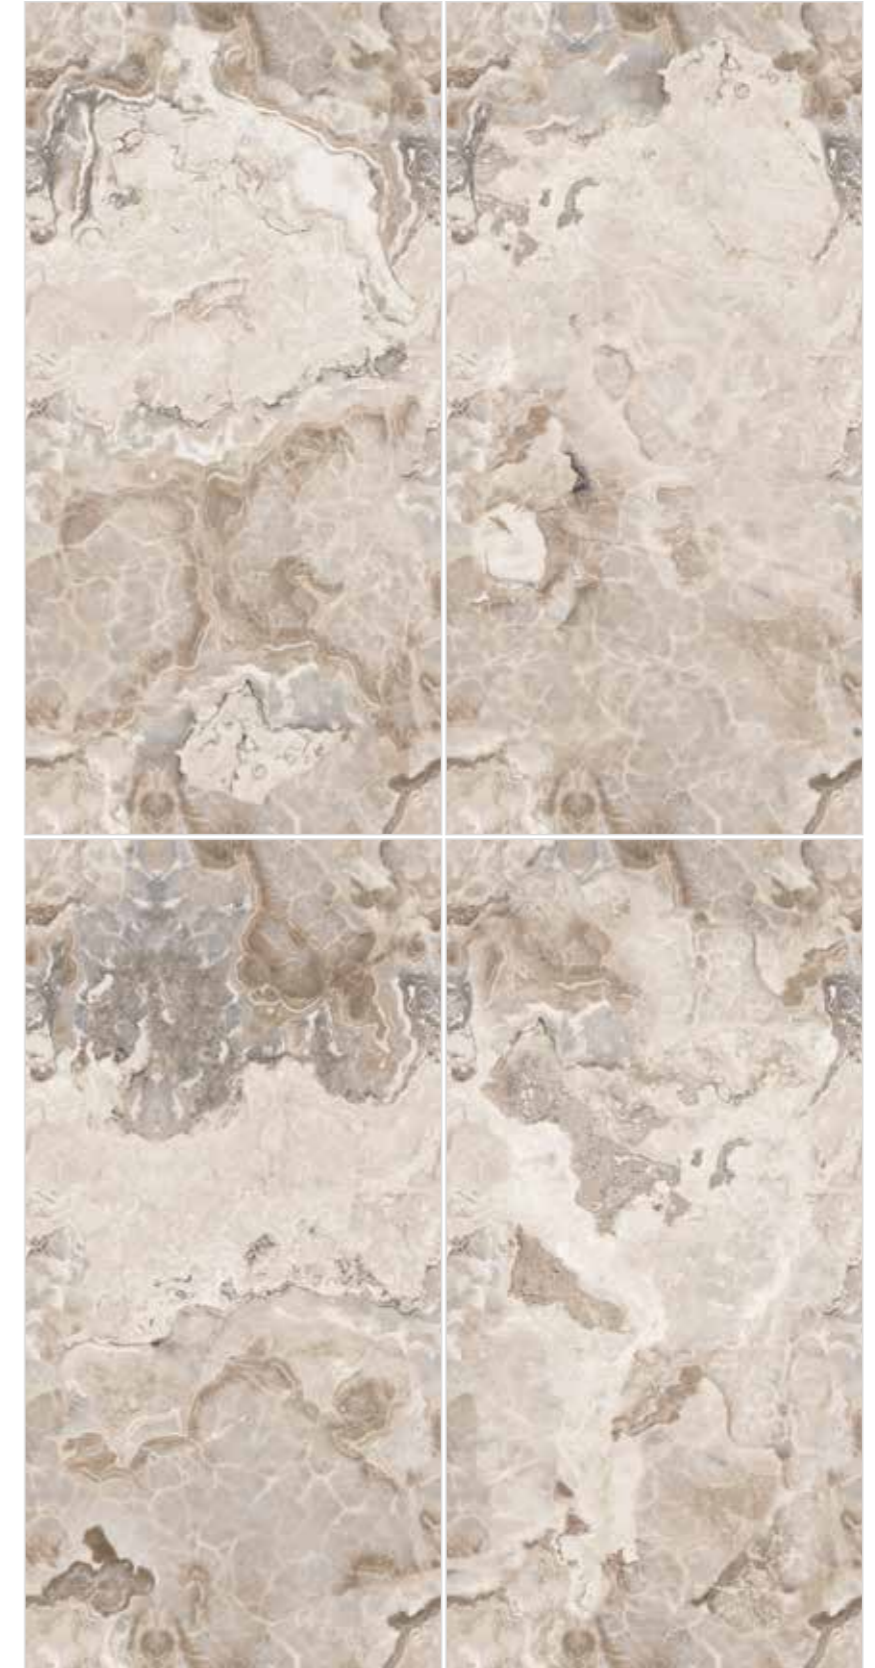

NEXTRA MOSS

FINISH
GLOSSY

GLAZED
VITRIFIED TILES

9 MM
THICKNESS

600X1200 MM

SPECIFICATION