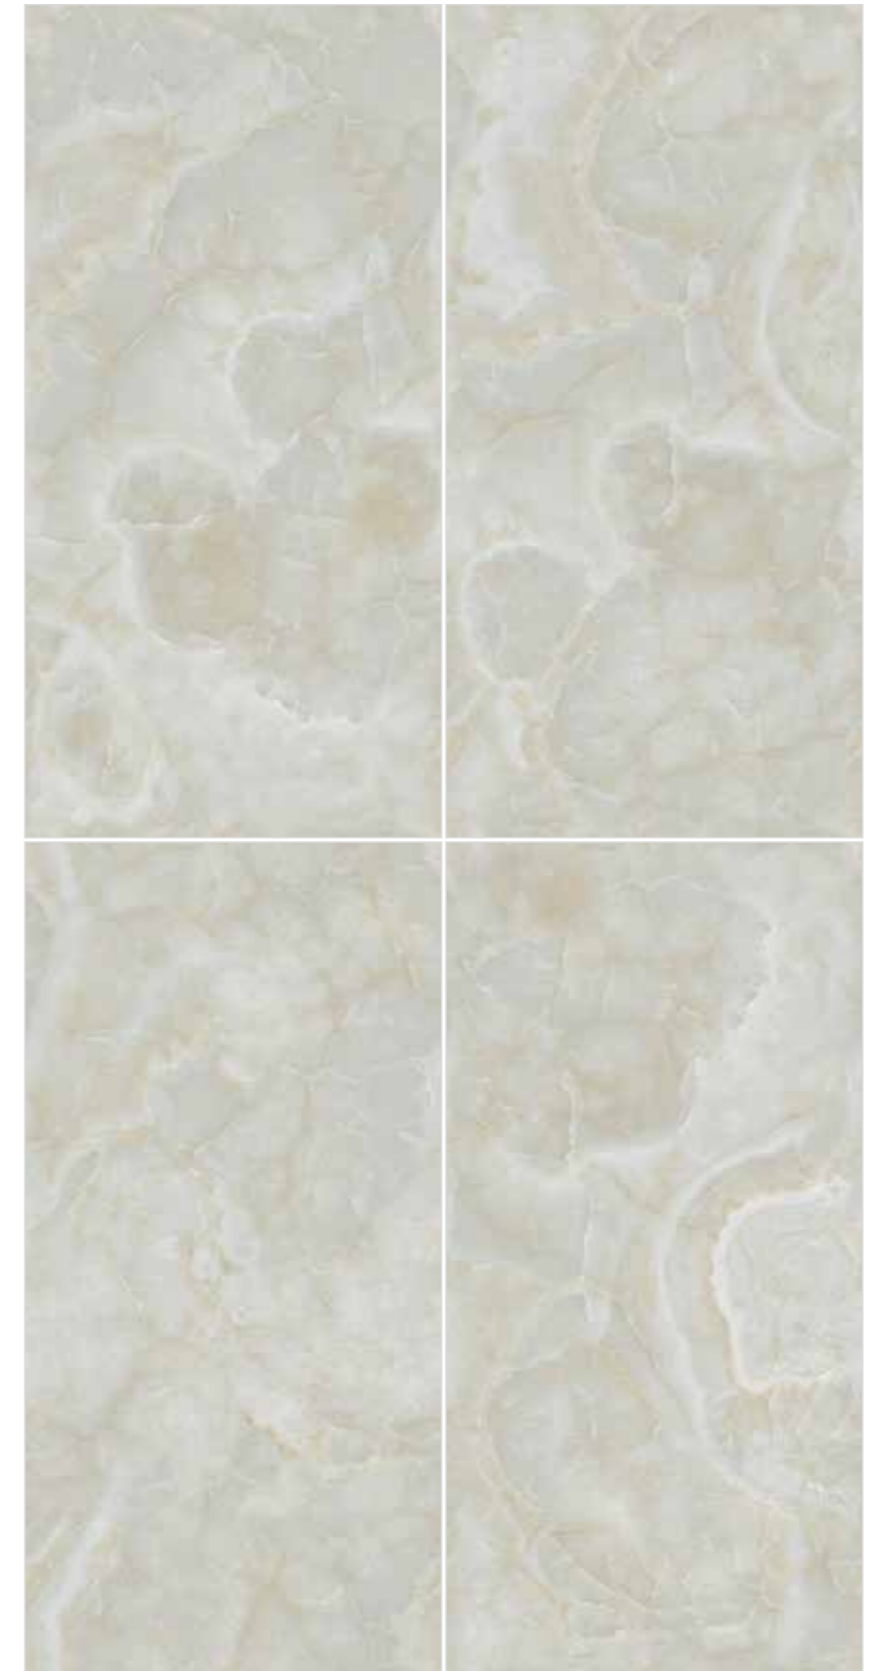

OCEAN ONYX MOSS

FINISH
GLOSSY

GLAZED
VITRIFIED TILES

9 MM
THICKNESS

600X1200 MM

SPECIFICATION