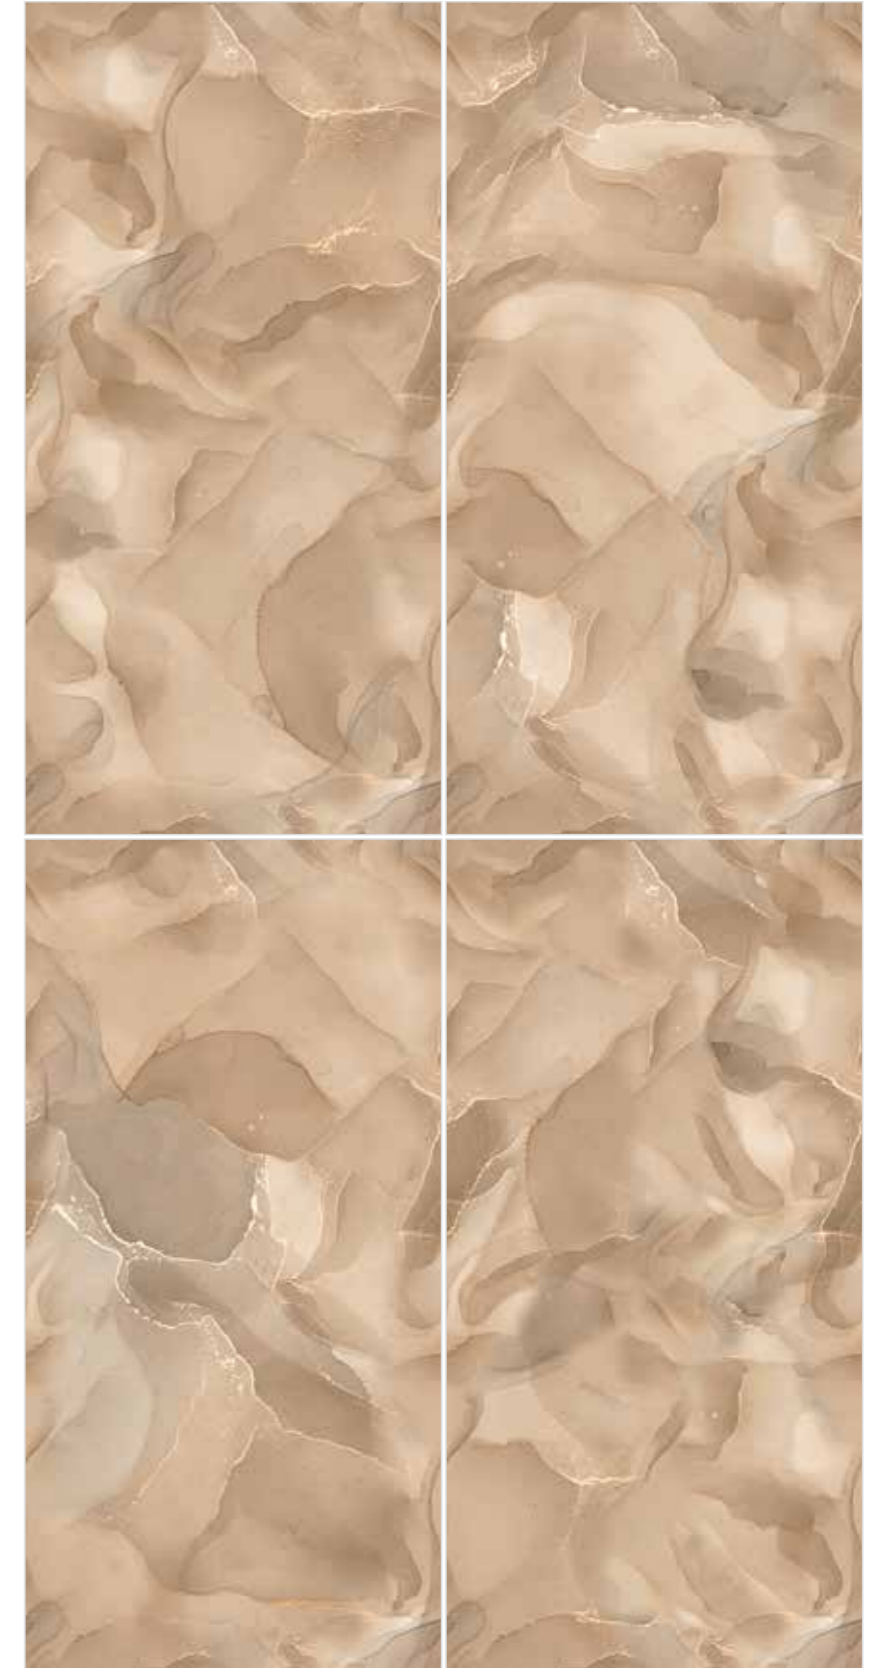

REVIVE BROWN

FINISH
GLOSSY

GLAZED
VITRIFIED TILES

9 MM
THICKNESS

600X1200 MM

SPECIFICATION