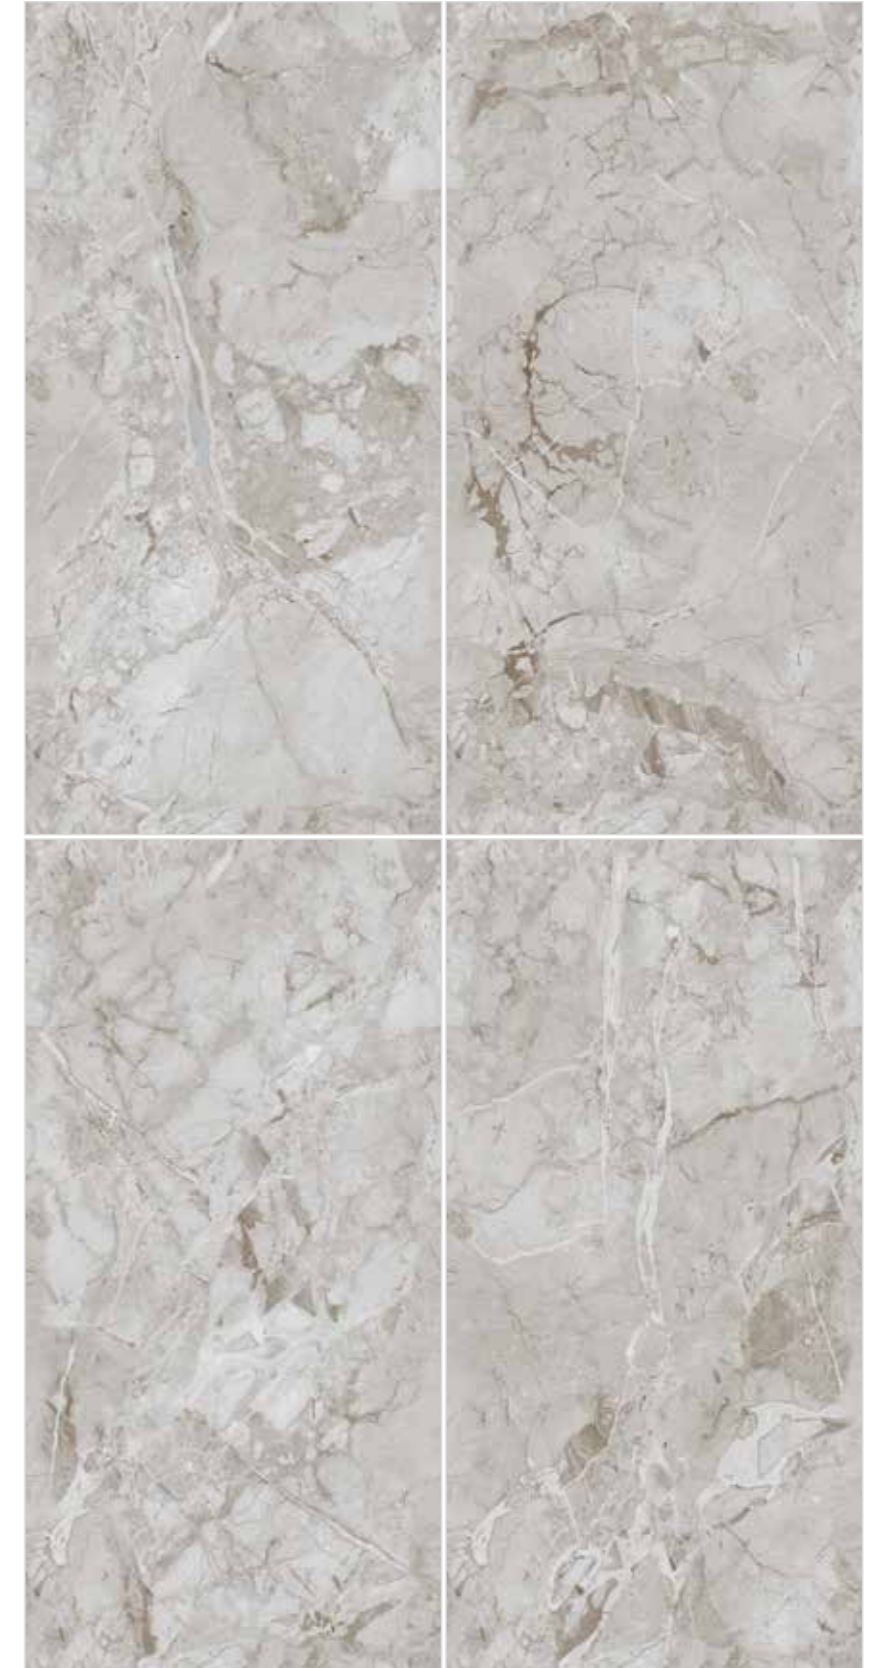

SPIRIT GRIS

FINISH
GLOSSY

GLAZED
VITRIFIED TILES

9 MM
THICKNESS

600X1200 MM

SPECIFICATION