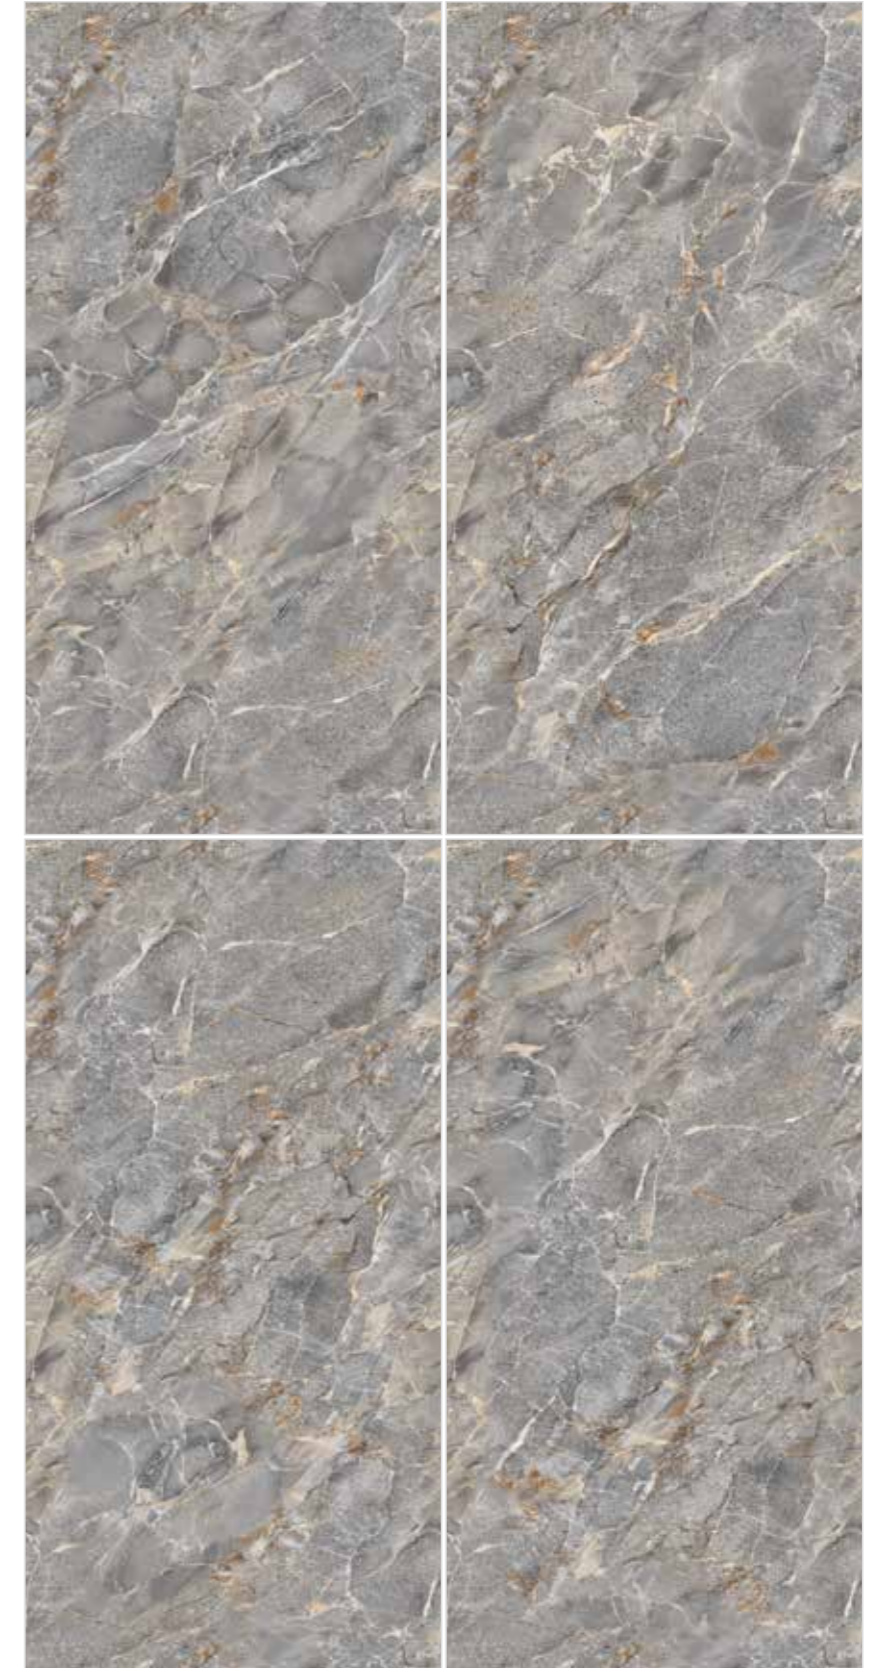

FLAKES GREY

FINISH
GLOSSY

GLAZED
VITRIFIED TILES

9 MM
THICKNESS

600X1200 MM

SPECIFICATION