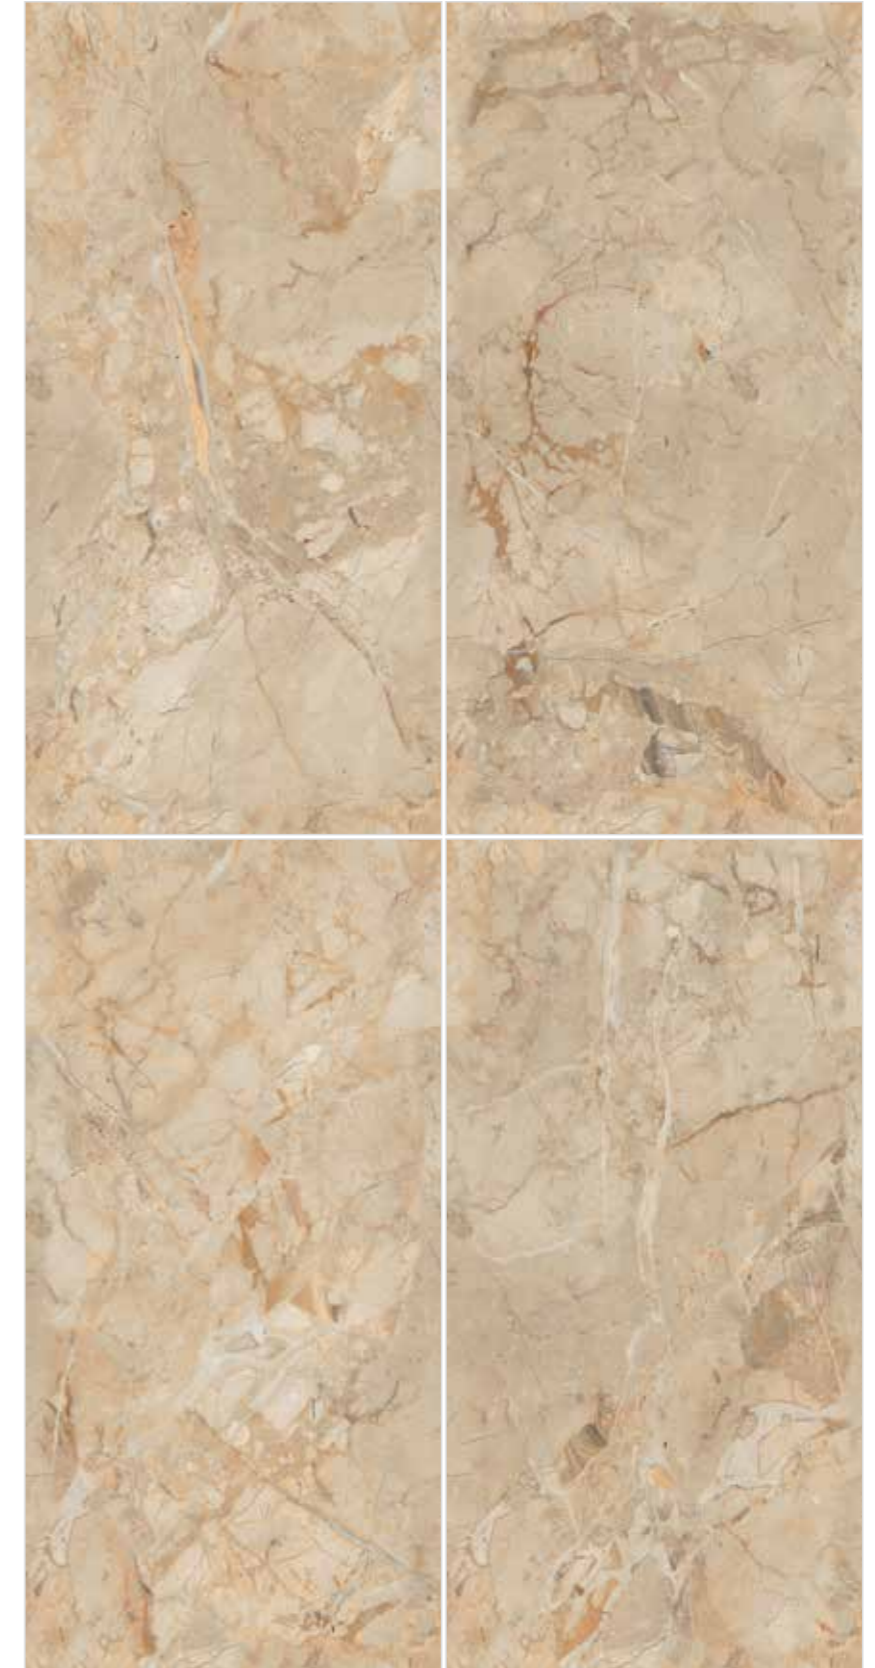

SPIRIT BROWN

FINISH
GLOSSY

GLAZED
VITRIFIED TILES

9 MM
THICKNESS

600X1200 MM

SPECIFICATION