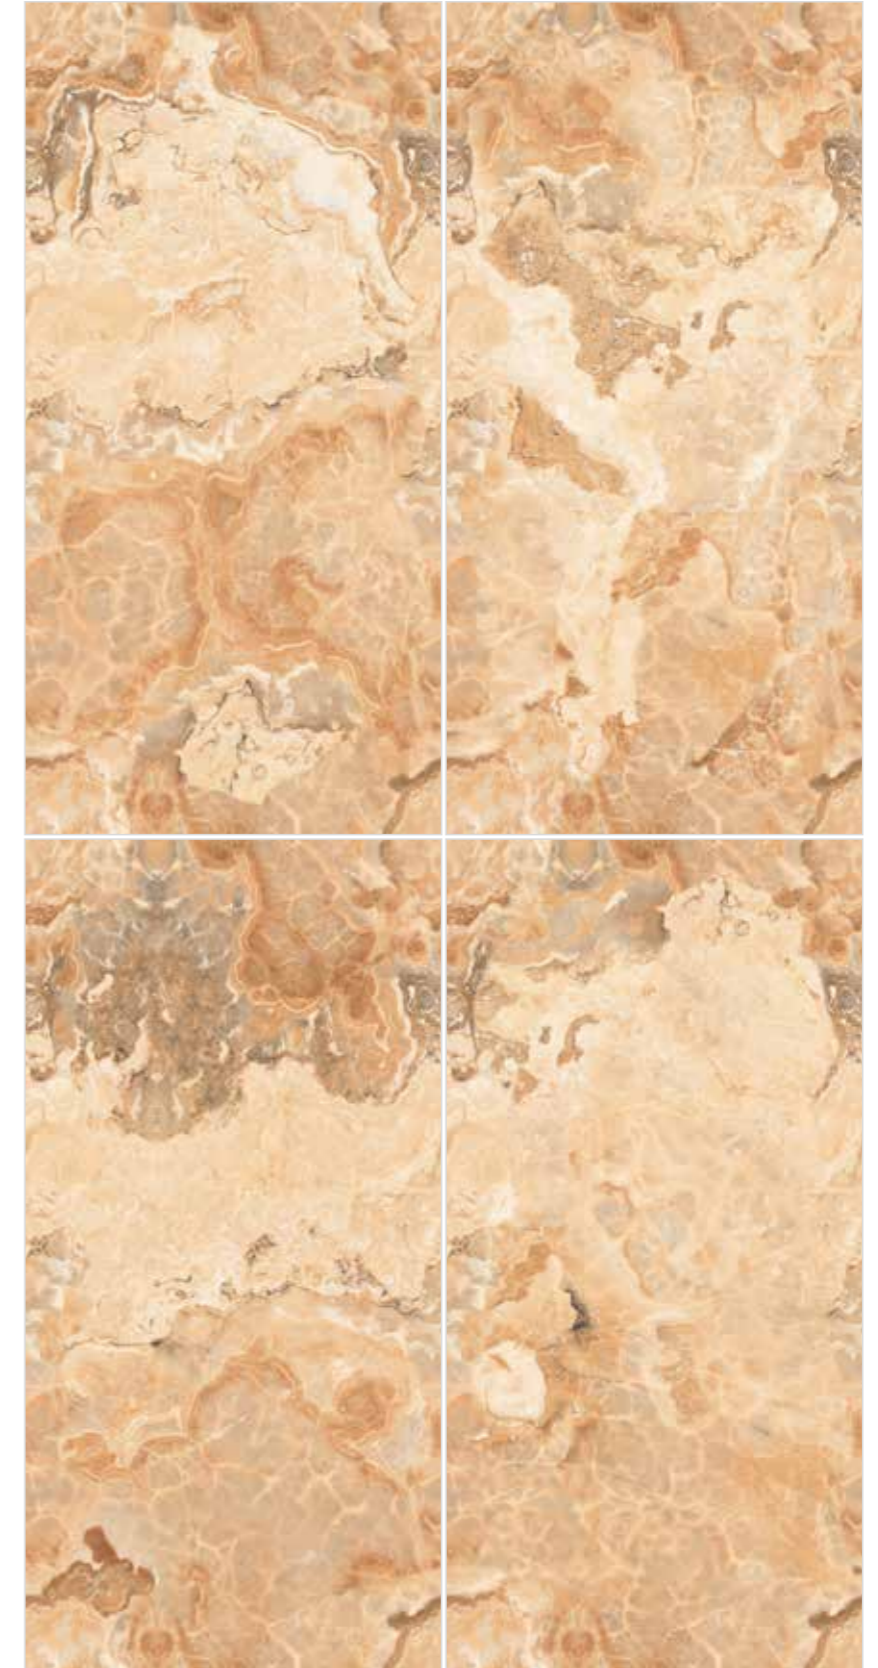

NEXTRA BROWN

FINISH
GLOSSY

GLAZED
VITRIFIED TILES

9 MM
THICKNESS

600X1200 MM

SPECIFICATION