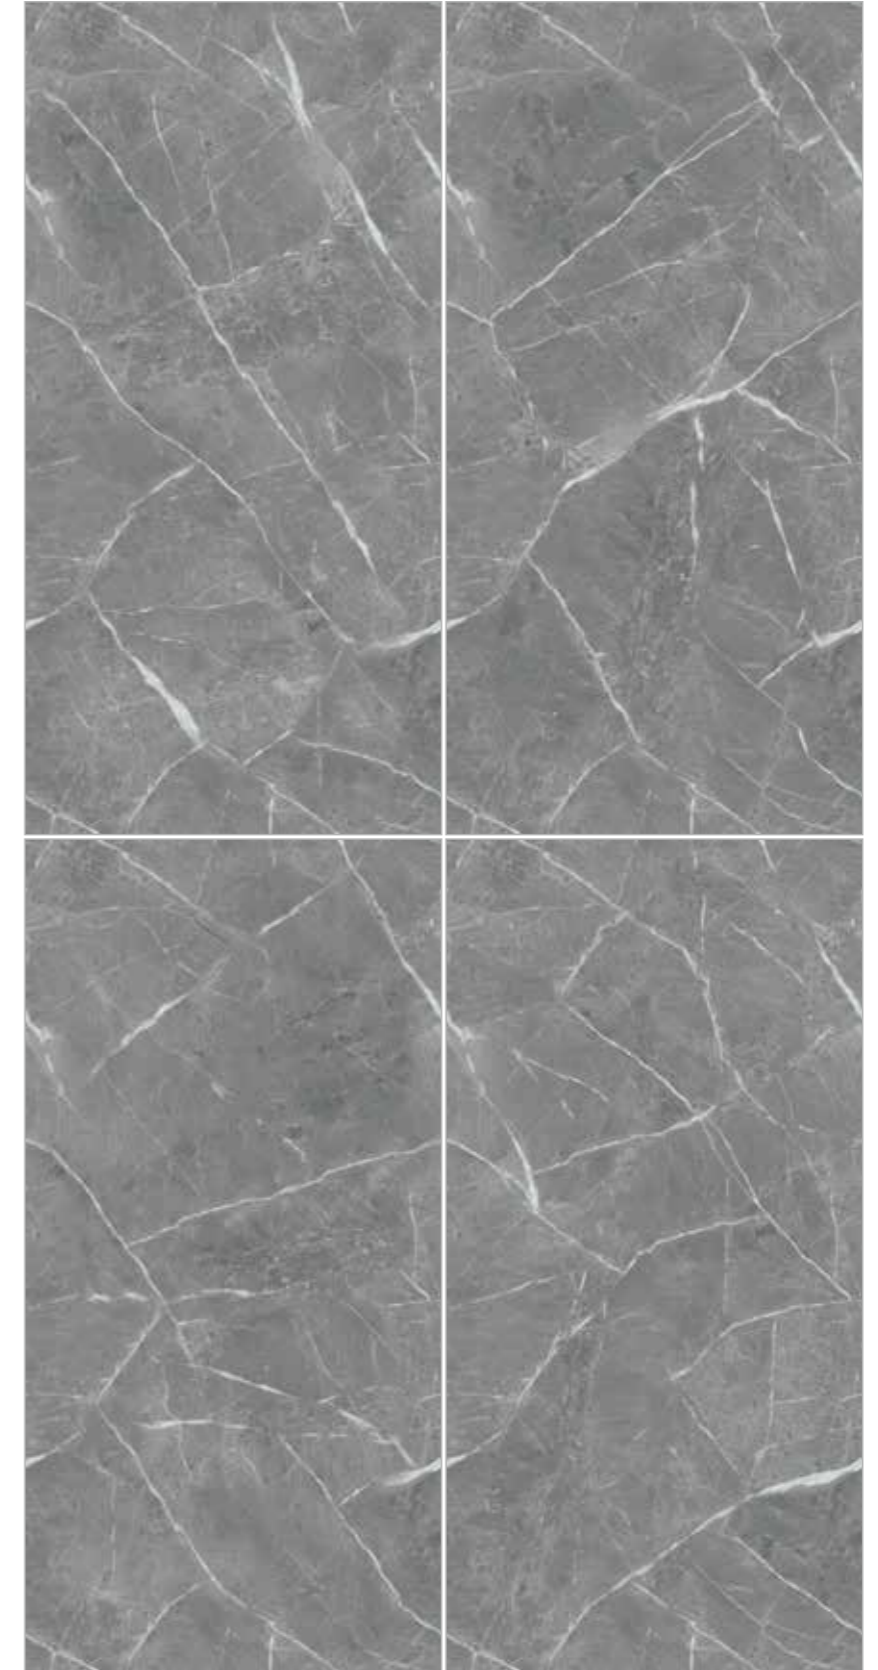

ORION ASH

FINISH
GLOSSY

GLAZED
VITRIFIED TILES

9 MM
THICKNESS

600X1200 MM

SPECIFICATION