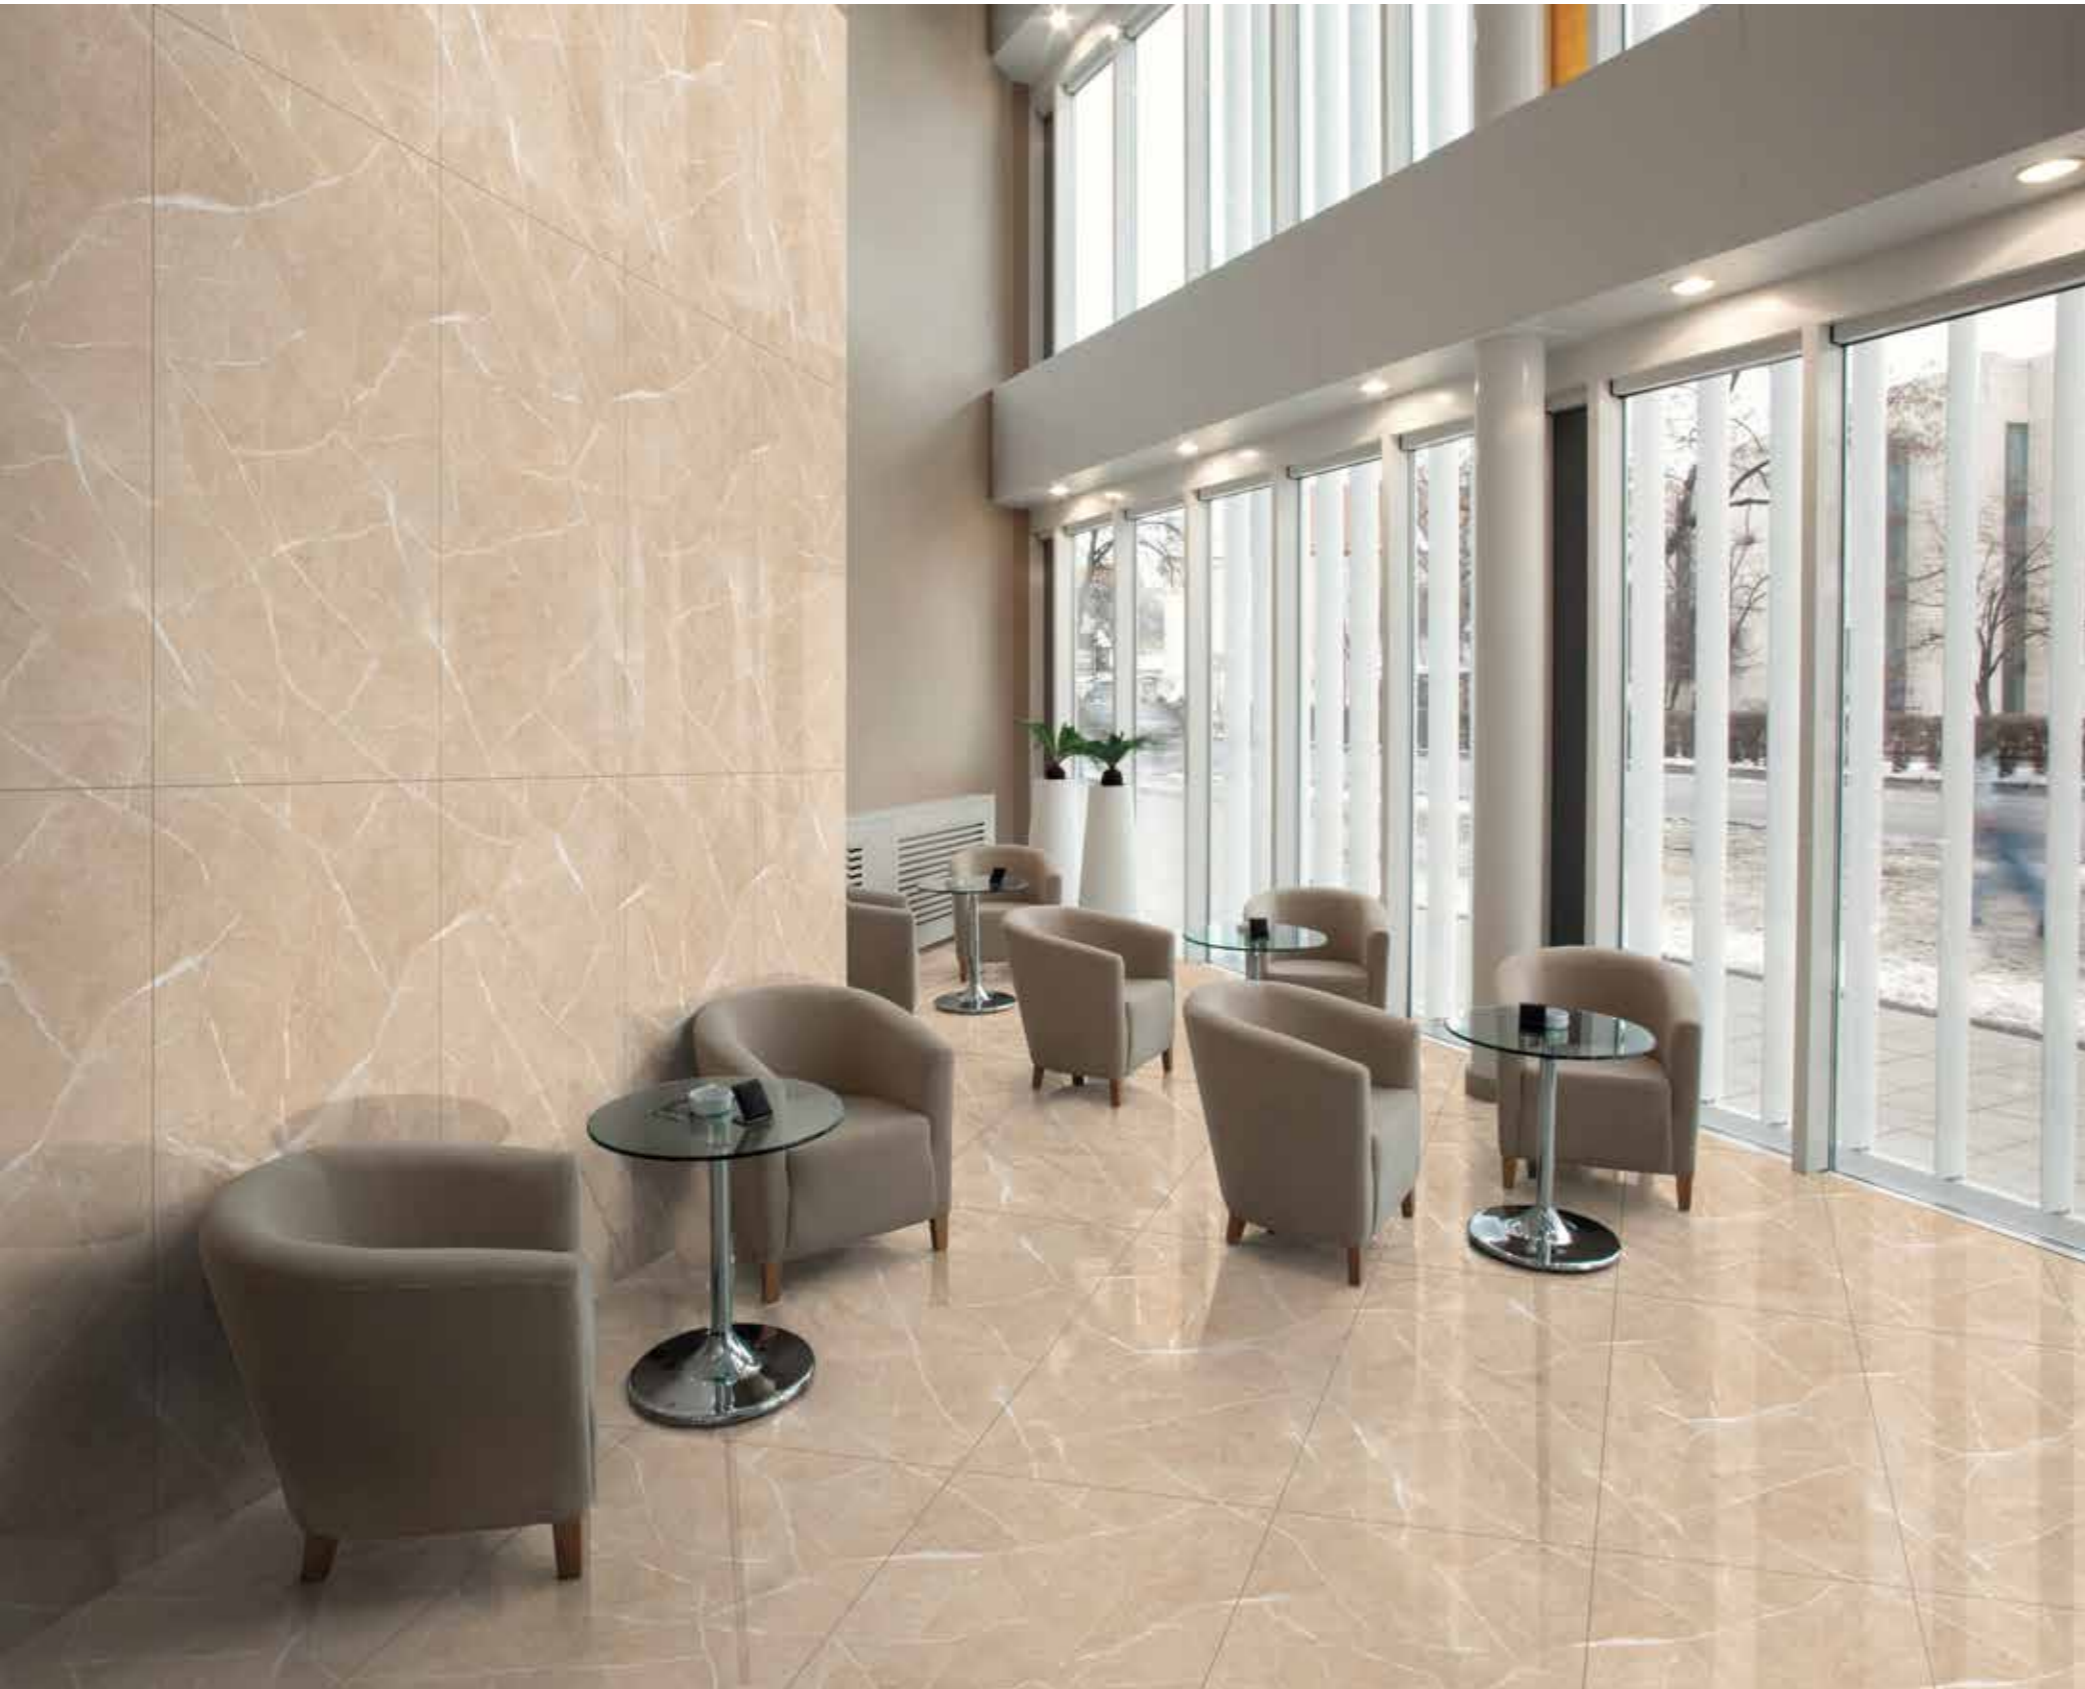

ORION BROWN

FINISH
GLOSSY

GLAZED
VITRIFIED TILES

9 MM
THICKNESS

600X1200 MM

SPECIFICATION