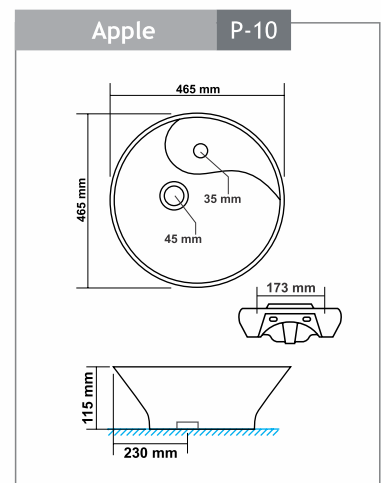

Quadra - 5107
Size : 310x480x140mm

Ecliptic - 5108
Size : 395x395x135mm

Tureen - 5109
Size : 390x390x125mm

Pan & Urinals

Arab Ct Pan - 9001

Size : 510x400x165mm
"P" Trap

Orissa Pan21" - 9002

Size : 540x425x260mm
"P" Trap

Seat Cover Polite & Puffy - 910
Size : 483x343mm

Seat Cover Polo & Pompous - 943
Size : 470x360mm

Seat Cover Portend & Peachy - 940/980
Size : 450x345mm

EWC Seat Cover Regular - 1201
Size : 445x380mm

EWC Seat Cover Premium - 1202
Size : 445x380mm

Seat Cover Puma - 984
Size : 457x343mm

Delta Flushing Tank - 1201 (Cistern)
Single Flush
Size : 486x153x378mm

Hygienic & Aesthetic Design

Anti-Bacterial Knob

One Years Warranty

Strong and Durable

100% Made from Strong Durable
100% Virgin Polypropylene

dimension

dimension

dimension

dimension

dimension

dimension

dimension