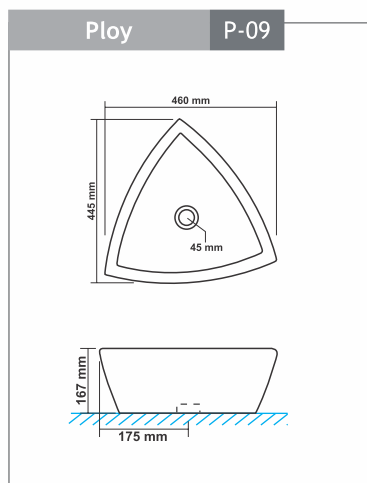

Size : 405x405x115mm

Steela - 6017

Size : 490x380x150mm

Percede - 5011

Size : 650x400x115mm

Ploy - 6001

Size : 460x460x180mm

Positron - 7001

Seat Cover Polite & Puffy - 910
Size : 483x343mm

Seat Cover Polo & Pompous - 943
Size : 470x360mm

Seat Cover Portend & Peachy - 940/980
Size : 450x345mm

EWC Seat Cover Regular - 1201
Size : 445x380mm

EWC Seat Cover Premium - 1202
Size : 445x380mm

Seat Cover Puma - 984
Size : 457x343mm

Delta Flushing Tank - 1201 (Cistern)
Single Flush
Size : 486x153x378mm

Hygienic & Aesthetic Design

Anti-Bacterial Knob

One Years Warranty

Strong and Durable

100% Made from Strong Durable
100% Virgin Polypropylene

dimension

dimension

dimension

dimension

dimension

dimension

dimension