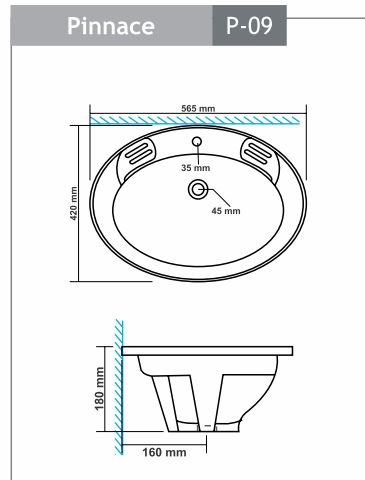

Seat Cover Polite & Puffy - 910
Size : 483x343mm

Seat Cover Polo & Pompous - 943
Size : 470x360mm

Seat Cover Portend & Peachy - 940/980
Size : 450x345mm

EWC Seat Cover Regular - 1201
Size : 445x380mm

EWC Seat Cover Premium - 1202
Size : 445x380mm

Seat Cover Puma - 984
Size : 457x343mm

Delta Flushing Tank - 1201 (Cistern)
Single Flush
Size : 486x153x378mm

Hygienic & Aesthetic Design

Anti-Bacterial Knob

One Years Warranty

Strong and Durable

100% Made from Strong Durable
100% Virgin Polypropylene

dimension

dimension

dimension

dimension

dimension

dimension

dimension