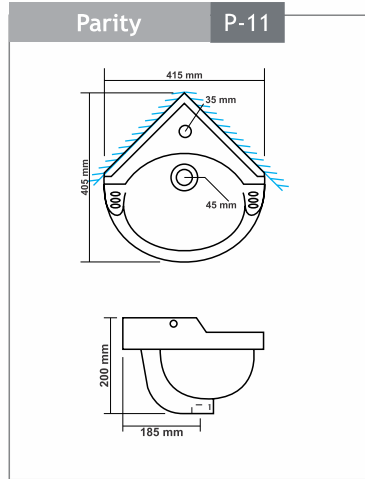

Quadra - 5107
Size : 310x480x140mm

Ecliptic - 5108
Size : 395x395x135mm

Tureen - 5109
Size : 390x390x125mm

Pan & Urinals

Arab Ct Pan - 9001

Size : 510x400x165mm
"P" Trap

Orissa Pan21" - 9002

Size : 540x425x260mm
"P" Trap

Seat Cover Polite & Puffy - 910
Size : 483x343mm

Seat Cover Polo & Pompous - 943
Size : 470x360mm

Seat Cover Portend & Peachy - 940/980
Size : 450x345mm

EWC Seat Cover Regular - 1201
Size : 445x380mm

EWC Seat Cover Premium - 1202
Size : 445x380mm

Seat Cover Puma - 984
Size : 457x343mm

Delta Flushing Tank - 1201 (Cistern)
Single Flush
Size : 486x153x378mm

Hygienic & Aesthetic Design

Anti-Bacterial Knob

One Years Warranty

Strong and Durable

100% Made from Strong Durable
100% Virgin Polypropylene

dimension

dimension

dimension

dimension

dimension

dimension

dimension