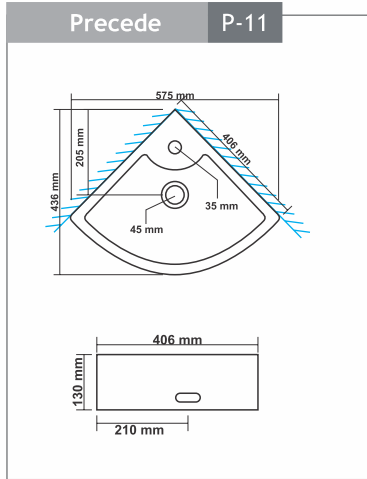

Size : 405x405x115mm

Steela - 6017

Size : 490x380x150mm

Percede - 5011

Size : 650x400x115mm

Ploy - 6001

Size : 460x460x180mm

Positron - 7001

Quadra - 5107
Size : 310x480x140mm

Ecliptic - 5108
Size : 395x395x135mm

Tureen - 5109
Size : 390x390x125mm

Pan & Urinals

Arab Ct Pan - 9001

Size : 510x400x165mm
"P" Trap

Orissa Pan21" - 9002

Size : 540x425x260mm
"P" Trap

Seat Cover Puma - 984
Size : 457x343mm

Delta Flushing Tank - 1201 (Cistern)
Single Flush
Size : 486x153x378mm

Hygienic & Aesthetic Design

Anti-Bacterial Knob

One Years Warranty

Strong and Durable

100% Made from Strong Durable
100% Virgin Polypropylene

dimension

dimension

dimension

dimension

dimension

dimension

dimension