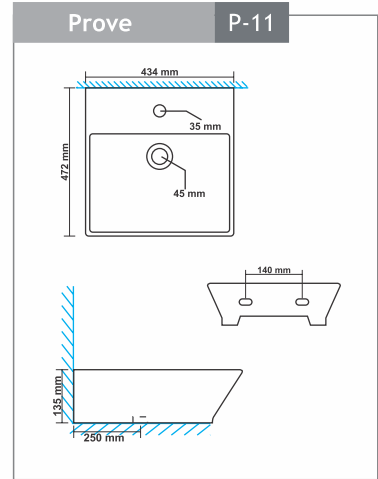

Table Top Basins / Wash Basins

Phoenix - 5103
Size : 400x400x110mm

Pricky - 5104
Size : 405x510x120mm

Prizer - 5105
Size : 355x440x125mm

Pacific - 5106
Size : 390x510x155mm

Recta - 5110
Size : 350x450x155mm

Seat Cover Polite & Puffy - 910
Size : 483x343mm

Seat Cover Polo & Pompous - 943
Size : 470x360mm

Seat Cover Portend & Peachy - 940/980
Size : 450x345mm

EWC Seat Cover Regular - 1201
Size : 445x380mm

EWC Seat Cover Premium - 1202
Size : 445x380mm

Seat Cover Puma - 984
Size : 457x343mm

Delta Flushing Tank - 1201 (Cistern)
Single Flush
Size : 486x153x378mm

Hygienic & Aesthetic Design

Anti-Bacterial Knob

One Years Warranty

Strong and Durable

100% Made from Strong Durable
100% Virgin Polypropylene

dimension

dimension

dimension

dimension

dimension

dimension

dimension