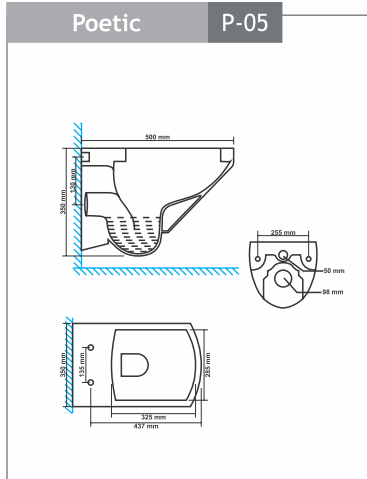

Squatting - 9007

Size : 450x350x100mm

Squatting Pan - 9010

Size : 530x430x250mm

"P" Trap - 9008

Accessories

Seat Cover Paragon - 992
Size : 498x381mm

Seat Cover Poetic & Pelitic - 935
Size : 483x343mm

Seat Cover Polite & Puffy - 910
Size : 483x343mm

Seat Cover Polo & Pompous - 943
Size : 470x360mm

Seat Cover Portend & Peachy - 940/980
Size : 450x345mm

EWC Seat Cover Regular - 1201
Size : 445x380mm

EWC Seat Cover Premium - 1202
Size : 445x380mm

Seat Cover Puma - 984
Size : 457x343mm

Delta Flushing Tank - 1201 (Cistern)
Single Flush
Size : 486x153x378mm

Hygienic & Aesthetic Design

Anti-Bacterial Knob

One Years Warranty

Strong and Durable

100% Made from Strong Durable
100% Virgin Polypropylene

dimension

dimension

dimension

dimension

dimension

dimension

dimension