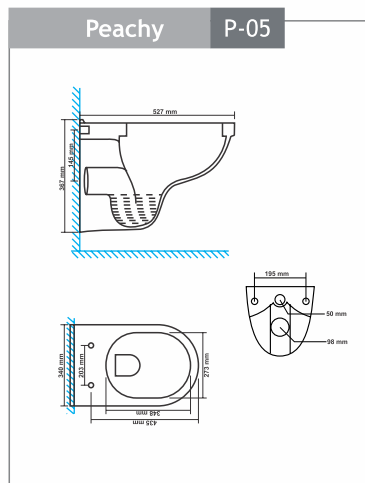

Squatting - 9007

Size : 450x350x100mm

Squatting Pan - 9010

Size : 530x430x250mm

"P" Trap - 9008

Accessories

Seat Cover Paragon - 992
Size : 498x381mm

Seat Cover Poetic & Pelitic - 935
Size : 483x343mm

Seat Cover Polite & Puffy - 910
Size : 483x343mm

Seat Cover Polo & Pompous - 943
Size : 470x360mm

Seat Cover Portend & Peachy - 940/980
Size : 450x345mm

EWC Seat Cover Regular - 1201
Size : 445x380mm

EWC Seat Cover Premium - 1202
Size : 445x380mm

Seat Cover Puma - 984
Size : 457x343mm

Delta Flushing Tank - 1201 (Cistern)
Single Flush
Size : 486x153x378mm

Hygienic & Aesthetic Design

Anti-Bacterial Knob

One Years Warranty

Strong and Durable

100% Made from Strong Durable
100% Virgin Polypropylene

dimension

dimension

dimension

dimension

dimension

dimension

dimension