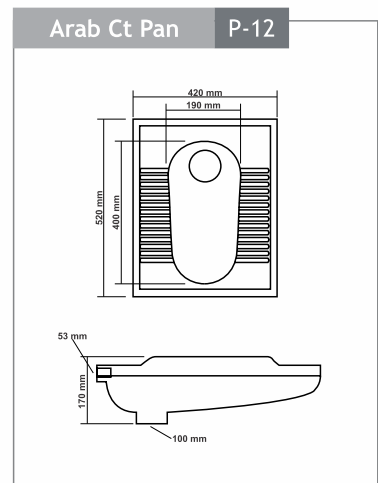

Quadra - 5107
Size : 310x480x140mm

Ecliptic - 5108
Size : 395x395x135mm

Tureen - 5109
Size : 390x390x125mm

Pan & Urinals

Arab Ct Pan - 9001

Size : 510x400x165mm
"P" Trap

Orissa Pan21" - 9002

Size : 540x425x260mm
"P" Trap

Seat Cover Polite & Puffy - 910
Size : 483x343mm

Seat Cover Polo & Pompous - 943
Size : 470x360mm

Seat Cover Portend & Peachy - 940/980
Size : 450x345mm

EWC Seat Cover Regular - 1201
Size : 445x380mm

EWC Seat Cover Premium - 1202
Size : 445x380mm

Seat Cover Puma - 984
Size : 457x343mm

Delta Flushing Tank - 1201 (Cistern)
Single Flush
Size : 486x153x378mm

Hygienic & Aesthetic Design

Anti-Bacterial Knob

One Years Warranty

Strong and Durable

100% Made from Strong Durable
100% Virgin Polypropylene

dimension

dimension

dimension

dimension

dimension

dimension

dimension