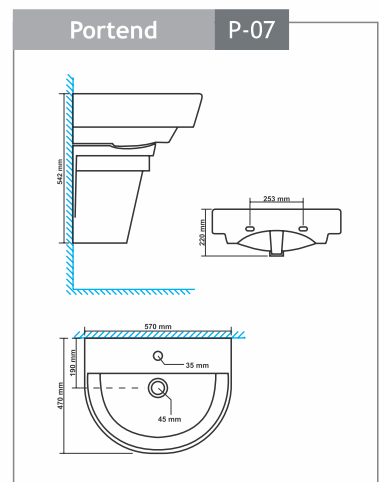

Orissa Pan23" - 9003

Size : 580x440x305mm
"P" Trap

Accu Pan - 9004

Size : 510x410x270mm
"P" Trap

Pampas Urinal - 9005

Size : 375x390x590mm

Flat Back Small - 9006

Size : 440x410x265mm

Seat Cover Polite & Puffy - 910
Size : 483x343mm

Seat Cover Polo & Pompous - 943
Size : 470x360mm

Seat Cover Portend & Peachy - 940/980
Size : 450x345mm

EWC Seat Cover Regular - 1201
Size : 445x380mm

EWC Seat Cover Premium - 1202
Size : 445x380mm

Seat Cover Puma - 984
Size : 457x343mm

Delta Flushing Tank - 1201 (Cistern)
Single Flush
Size : 486x153x378mm

Hygienic & Aesthetic Design

Anti-Bacterial Knob

One Years Warranty

Strong and Durable

100% Made from Strong Durable
100% Virgin Polypropylene

dimension

dimension

dimension

dimension

dimension

dimension

dimension