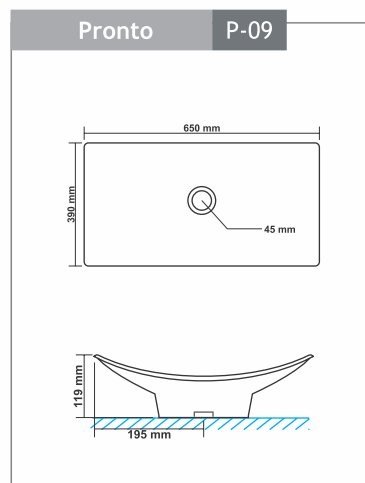

Size : 405x405x115mm

Steela - 6017

Size : 490x380x150mm

Percede - 5011

Size : 650x400x115mm

Ploy - 6001

Size : 460x460x180mm

Positron - 7001

Seat Cover Polite & Puffy - 910
Size : 483x343mm

Seat Cover Polo & Pompous - 943
Size : 470x360mm

Seat Cover Portend & Peachy - 940/980
Size : 450x345mm

EWC Seat Cover Regular - 1201
Size : 445x380mm

EWC Seat Cover Premium - 1202
Size : 445x380mm

Seat Cover Puma - 984
Size : 457x343mm

Delta Flushing Tank - 1201 (Cistern)
Single Flush
Size : 486x153x378mm

Hygienic & Aesthetic Design

Anti-Bacterial Knob

One Years Warranty

Strong and Durable

100% Made from Strong Durable
100% Virgin Polypropylene

dimension

dimension

dimension

dimension

dimension

dimension

dimension