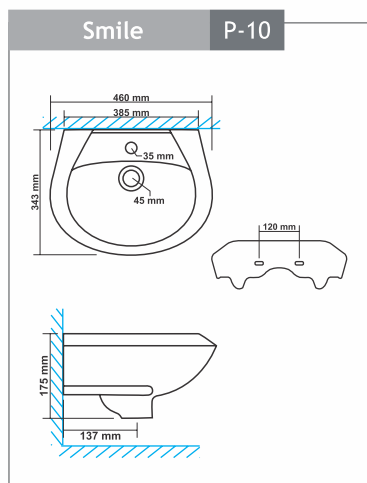

Size : 405x405x115mm

Steela - 6017

Size : 490x380x150mm

Percede - 5011

Size : 650x400x115mm

Ploy - 6001

Size : 460x460x180mm

Positron - 7001

Seat Cover Polite & Puffy - 910
Size : 483x343mm

Seat Cover Polo & Pompous - 943
Size : 470x360mm

Seat Cover Portend & Peachy - 940/980
Size : 450x345mm

EWC Seat Cover Regular - 1201
Size : 445x380mm

EWC Seat Cover Premium - 1202
Size : 445x380mm

Seat Cover Puma - 984
Size : 457x343mm

Delta Flushing Tank - 1201 (Cistern)
Single Flush
Size : 486x153x378mm

Hygienic & Aesthetic Design

Anti-Bacterial Knob

One Years Warranty

Strong and Durable

100% Made from Strong Durable
100% Virgin Polypropylene

dimension

dimension

dimension

dimension

dimension

dimension

dimension