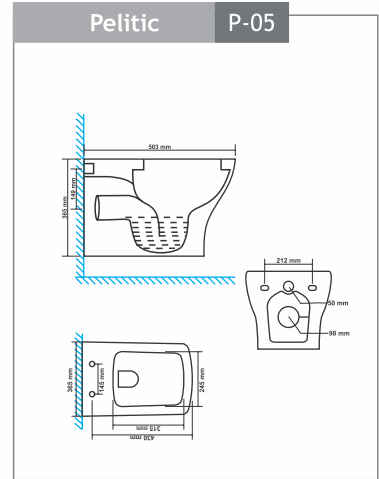

Squatting - 9007

Size : 450x350x100mm

Squatting Pan - 9010

Size : 530x430x250mm

"P" Trap - 9008

Accessories

Seat Cover Paragon - 992
Size : 498x381mm

Seat Cover Poetic & Pelitic - 935
Size : 483x343mm

Seat Cover Polite & Puffy - 910
Size : 483x343mm

Seat Cover Polo & Pompous - 943
Size : 470x360mm

Seat Cover Portend & Peachy - 940/980
Size : 450x345mm

EWC Seat Cover Regular - 1201
Size : 445x380mm

EWC Seat Cover Premium - 1202
Size : 445x380mm

Seat Cover Puma - 984
Size : 457x343mm

Delta Flushing Tank - 1201 (Cistern)
Single Flush
Size : 486x153x378mm

Hygienic & Aesthetic Design

Anti-Bacterial Knob

One Years Warranty

Strong and Durable

100% Made from Strong Durable
100% Virgin Polypropylene

dimension

dimension

dimension

dimension

dimension

dimension

dimension