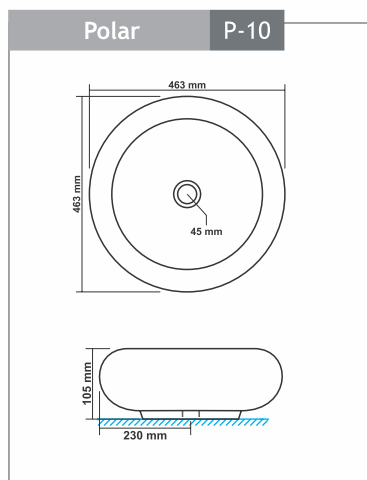

Quadra - 5107
Size : 310x480x140mm

Ecliptic - 5108
Size : 395x395x135mm

Tureen - 5109
Size : 390x390x125mm

Pan & Urinals

Arab Ct Pan - 9001

Size : 510x400x165mm
"P" Trap

Orissa Pan21" - 9002

Size : 540x425x260mm
"P" Trap

Seat Cover Polite & Puffy - 910
Size : 483x343mm

Seat Cover Polo & Pompous - 943
Size : 470x360mm

Seat Cover Portend & Peachy - 940/980
Size : 450x345mm

EWC Seat Cover Regular - 1201
Size : 445x380mm

EWC Seat Cover Premium - 1202
Size : 445x380mm

Seat Cover Puma - 984
Size : 457x343mm

Delta Flushing Tank - 1201 (Cistern)
Single Flush
Size : 486x153x378mm

Hygienic & Aesthetic Design

Anti-Bacterial Knob

One Years Warranty

Strong and Durable

100% Made from Strong Durable
100% Virgin Polypropylene

dimension

dimension

dimension

dimension

dimension

dimension

dimension