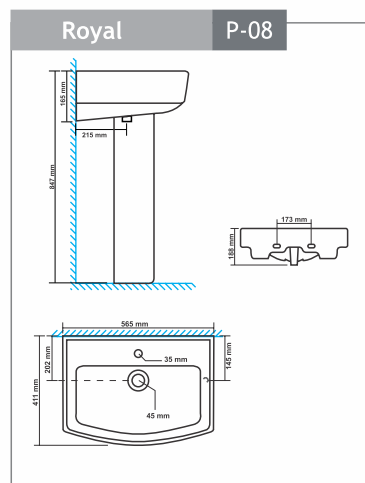

Squatting - 9007

Size : 450x350x100mm

Squatting Pan - 9010

Size : 530x430x250mm

"P" Trap - 9008

Accessories

Seat Cover Paragon - 992
Size : 498x381mm

Seat Cover Poetic & Pelitic - 935
Size : 483x343mm

Seat Cover Polite & Puffy - 910
Size : 483x343mm

Seat Cover Polo & Pompous - 943
Size : 470x360mm

Seat Cover Portend & Peachy - 940/980
Size : 450x345mm

EWC Seat Cover Regular - 1201
Size : 445x380mm

EWC Seat Cover Premium - 1202
Size : 445x380mm

Seat Cover Puma - 984
Size : 457x343mm

Delta Flushing Tank - 1201 (Cistern)
Single Flush
Size : 486x153x378mm

Hygienic & Aesthetic Design

Anti-Bacterial Knob

One Years Warranty

Strong and Durable

100% Made from Strong Durable
100% Virgin Polypropylene

dimension

dimension

dimension

dimension

dimension

dimension

dimension