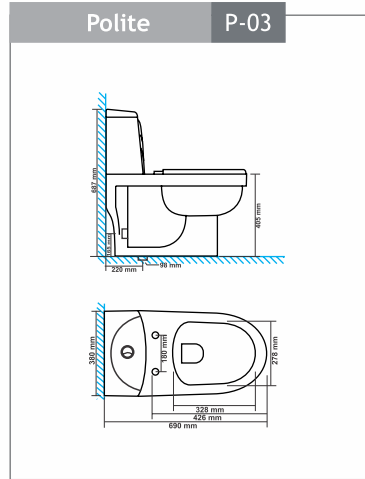

Seat Cover Polite & Puffy - 910
Size : 483x343mm

Seat Cover Polo & Pompous - 943
Size : 470x360mm

Seat Cover Portend & Peachy - 940/980
Size : 450x345mm

EWC Seat Cover Regular - 1201
Size : 445x380mm

EWC Seat Cover Premium - 1202
Size : 445x380mm

Seat Cover Puma - 984
Size : 457x343mm

Delta Flushing Tank - 1201 (Cistern)
Single Flush
Size : 486x153x378mm

Hygienic & Aesthetic Design

Anti-Bacterial Knob

One Years Warranty

Strong and Durable

100% Made from Strong Durable
100% Virgin Polypropylene

dimension

dimension

dimension

dimension

dimension

dimension

dimension