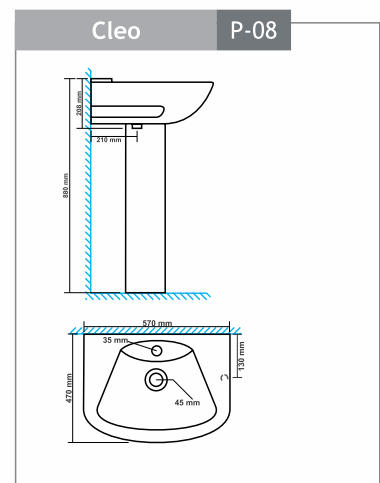

Seat Cover Polite & Puffy - 910
Size : 483x343mm

Seat Cover Polo & Pompous - 943
Size : 470x360mm

Seat Cover Portend & Peachy - 940/980
Size : 450x345mm

EWC Seat Cover Regular - 1201
Size : 445x380mm

EWC Seat Cover Premium - 1202
Size : 445x380mm

Seat Cover Puma - 984
Size : 457x343mm

Delta Flushing Tank - 1201 (Cistern)
Single Flush
Size : 486x153x378mm

Hygienic & Aesthetic Design

Anti-Bacterial Knob

One Years Warranty

Strong and Durable

100% Made from Strong Durable
100% Virgin Polypropylene

dimension

dimension

dimension

dimension

dimension

dimension

dimension