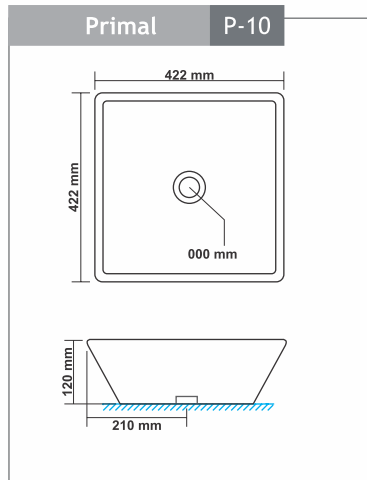

Size : 405x405x115mm

Steela - 6017

Size : 490x380x150mm

Percede - 5011

Size : 650x400x115mm

Ploy - 6001

Size : 460x460x180mm

Positron - 7001

Seat Cover Polite & Puffy - 910
Size : 483x343mm

Seat Cover Polo & Pompous - 943
Size : 470x360mm

Seat Cover Portend & Peachy - 940/980
Size : 450x345mm

EWC Seat Cover Regular - 1201
Size : 445x380mm

EWC Seat Cover Premium - 1202
Size : 445x380mm

Seat Cover Puma - 984
Size : 457x343mm

Delta Flushing Tank - 1201 (Cistern)
Single Flush
Size : 486x153x378mm

Hygienic & Aesthetic Design

Anti-Bacterial Knob

One Years Warranty

Strong and Durable

100% Made from Strong Durable
100% Virgin Polypropylene

dimension

dimension

dimension

dimension

dimension

dimension

dimension