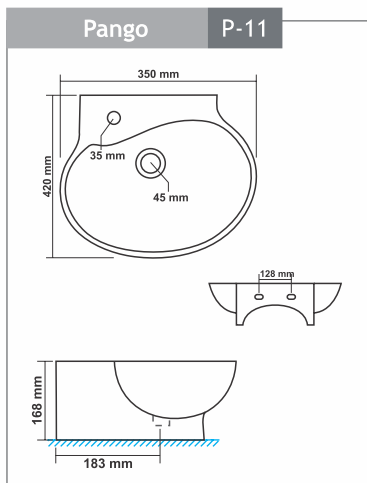

Quadra - 5107
Size : 310x480x140mm

Ecliptic - 5108
Size : 395x395x135mm

Tureen - 5109
Size : 390x390x125mm

Pan & Urinals

Arab Ct Pan - 9001

Size : 510x400x165mm
"P" Trap

Orissa Pan21" - 9002

Size : 540x425x260mm
"P" Trap

Seat Cover Polite & Puffy - 910
Size : 483x343mm

Seat Cover Polo & Pompous - 943
Size : 470x360mm

Seat Cover Portend & Peachy - 940/980
Size : 450x345mm

EWC Seat Cover Regular - 1201
Size : 445x380mm

EWC Seat Cover Premium - 1202
Size : 445x380mm

Seat Cover Puma - 984
Size : 457x343mm

Delta Flushing Tank - 1201 (Cistern)
Single Flush
Size : 486x153x378mm

Hygienic & Aesthetic Design

Anti-Bacterial Knob

One Years Warranty

Strong and Durable

100% Made from Strong Durable
100% Virgin Polypropylene

dimension

dimension

dimension

dimension

dimension

dimension

dimension