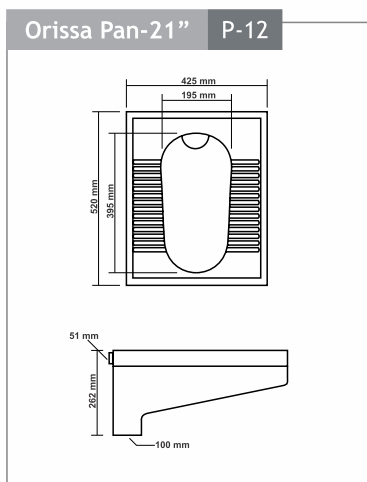

Quadra - 5107
Size : 310x480x140mm

Ecliptic - 5108
Size : 395x395x135mm

Tureen - 5109
Size : 390x390x125mm

Pan & Urinals

Arab Ct Pan - 9001

Size : 510x400x165mm
"P" Trap

Orissa Pan21" - 9002

Size : 540x425x260mm
"P" Trap

Seat Cover Polite & Puffy - 910
Size : 483x343mm

Seat Cover Polo & Pompous - 943
Size : 470x360mm

Seat Cover Portend & Peachy - 940/980
Size : 450x345mm

EWC Seat Cover Regular - 1201
Size : 445x380mm

EWC Seat Cover Premium - 1202
Size : 445x380mm

Seat Cover Puma - 984
Size : 457x343mm

Delta Flushing Tank - 1201 (Cistern)
Single Flush
Size : 486x153x378mm

Hygienic & Aesthetic Design

Anti-Bacterial Knob

One Years Warranty

Strong and Durable

100% Made from Strong Durable
100% Virgin Polypropylene

dimension

dimension

dimension

dimension

dimension

dimension

dimension