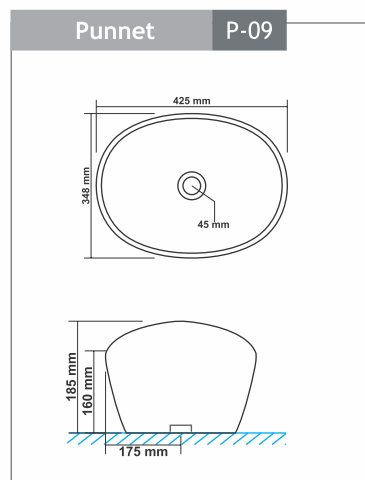

Quadra - 5107
Size : 310x480x140mm

Ecliptic - 5108
Size : 395x395x135mm

Tureen - 5109
Size : 390x390x125mm

Pan & Urinals

Arab Ct Pan - 9001

Size : 510x400x165mm
"P" Trap

Orissa Pan21" - 9002

Size : 540x425x260mm
"P" Trap

Seat Cover Polite & Puffy - 910
Size : 483x343mm

Seat Cover Polo & Pompous - 943
Size : 470x360mm

Seat Cover Portend & Peachy - 940/980
Size : 450x345mm

EWC Seat Cover Regular - 1201
Size : 445x380mm

EWC Seat Cover Premium - 1202
Size : 445x380mm

Seat Cover Puma - 984
Size : 457x343mm

Delta Flushing Tank - 1201 (Cistern)
Single Flush
Size : 486x153x378mm

Hygienic & Aesthetic Design

Anti-Bacterial Knob

One Years Warranty

Strong and Durable

100% Made from Strong Durable
100% Virgin Polypropylene

dimension

dimension

dimension

dimension

dimension

dimension

dimension