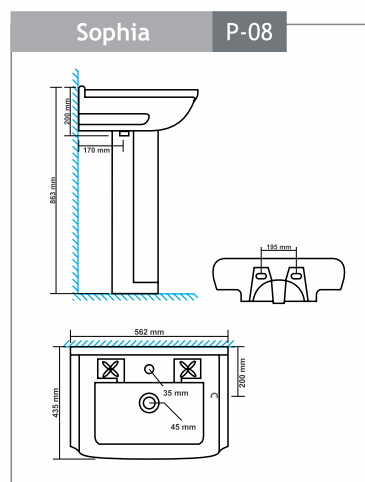

Seat Cover Polite & Puffy - 910
Size : 483x343mm

Seat Cover Polo & Pompous - 943
Size : 470x360mm

Seat Cover Portend & Peachy - 940/980
Size : 450x345mm

EWC Seat Cover Regular - 1201
Size : 445x380mm

EWC Seat Cover Premium - 1202
Size : 445x380mm

Seat Cover Puma - 984
Size : 457x343mm

Delta Flushing Tank - 1201 (Cistern)
Single Flush
Size : 486x153x378mm

Hygienic & Aesthetic Design

Anti-Bacterial Knob

One Years Warranty

Strong and Durable

100% Made from Strong Durable
100% Virgin Polypropylene

dimension

dimension

dimension

dimension

dimension

dimension

dimension