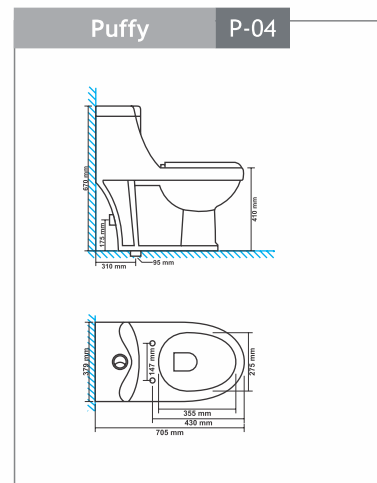

Squatting - 9007

Size : 450x350x100mm

Squatting Pan - 9010

Size : 530x430x250mm

"P" Trap - 9008

Accessories

Seat Cover Paragon - 992
Size : 498x381mm

Seat Cover Poetic & Pelitic - 935
Size : 483x343mm

Seat Cover Polite & Puffy - 910
Size : 483x343mm

Seat Cover Polo & Pompous - 943
Size : 470x360mm

Seat Cover Portend & Peachy - 940/980
Size : 450x345mm

EWC Seat Cover Regular - 1201
Size : 445x380mm

EWC Seat Cover Premium - 1202
Size : 445x380mm

Seat Cover Puma - 984
Size : 457x343mm

Delta Flushing Tank - 1201 (Cistern)
Single Flush
Size : 486x153x378mm

Hygienic & Aesthetic Design

Anti-Bacterial Knob

One Years Warranty

Strong and Durable

100% Made from Strong Durable
100% Virgin Polypropylene

dimension

dimension

dimension

dimension

dimension

dimension

dimension