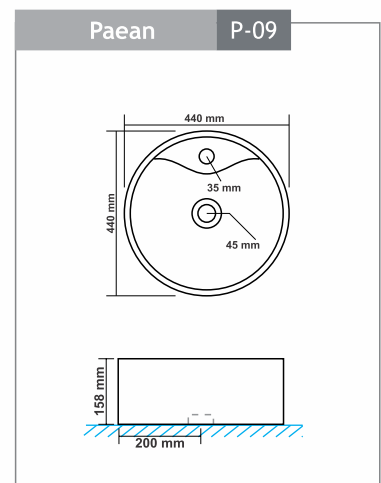

Quadra - 5107
Size : 310x480x140mm

Ecliptic - 5108
Size : 395x395x135mm

Tureen - 5109
Size : 390x390x125mm

Pan & Urinals

Arab Ct Pan - 9001

Size : 510x400x165mm
"P" Trap

Orissa Pan21" - 9002

Size : 540x425x260mm
"P" Trap

Seat Cover Polite & Puffy - 910
Size : 483x343mm

Seat Cover Polo & Pompous - 943
Size : 470x360mm

Seat Cover Portend & Peachy - 940/980
Size : 450x345mm

EWC Seat Cover Regular - 1201
Size : 445x380mm

EWC Seat Cover Premium - 1202
Size : 445x380mm

Seat Cover Puma - 984
Size : 457x343mm

Delta Flushing Tank - 1201 (Cistern)
Single Flush
Size : 486x153x378mm

Hygienic & Aesthetic Design

Anti-Bacterial Knob

One Years Warranty

Strong and Durable

100% Made from Strong Durable
100% Virgin Polypropylene

dimension

dimension

dimension

dimension

dimension

dimension

dimension