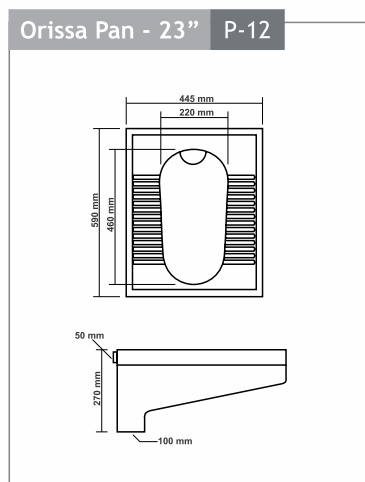

Size : 405x405x115mm

Steela - 6017

Size : 490x380x150mm

Percede - 5011

Size : 650x400x115mm

Ploy - 6001

Size : 460x460x180mm

Positron - 7001

Seat Cover Polite & Puffy - 910
Size : 483x343mm

Seat Cover Polo & Pompous - 943
Size : 470x360mm

Seat Cover Portend & Peachy - 940/980
Size : 450x345mm

EWC Seat Cover Regular - 1201
Size : 445x380mm

EWC Seat Cover Premium - 1202
Size : 445x380mm

Seat Cover Puma - 984
Size : 457x343mm

Delta Flushing Tank - 1201 (Cistern)
Single Flush
Size : 486x153x378mm

Hygienic & Aesthetic Design

Anti-Bacterial Knob

One Years Warranty

Strong and Durable

100% Made from Strong Durable
100% Virgin Polypropylene

dimension

dimension

dimension

dimension

dimension

dimension

dimension