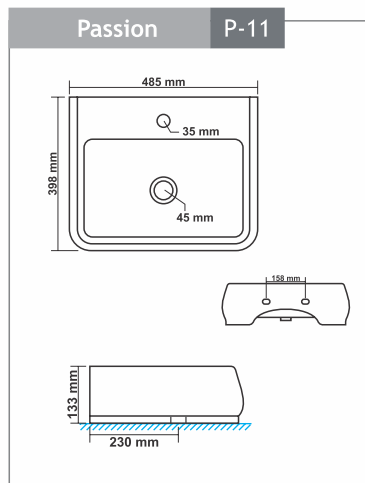

Quadra - 5107
Size : 310x480x140mm

Ecliptic - 5108
Size : 395x395x135mm

Tureen - 5109
Size : 390x390x125mm

Pan & Urinals

Arab Ct Pan - 9001

Size : 510x400x165mm
"P" Trap

Orissa Pan21" - 9002

Size : 540x425x260mm
"P" Trap

Seat Cover Polite & Puffy - 910
Size : 483x343mm

Seat Cover Polo & Pompous - 943
Size : 470x360mm

Seat Cover Portend & Peachy - 940/980
Size : 450x345mm

EWC Seat Cover Regular - 1201
Size : 445x380mm

EWC Seat Cover Premium - 1202
Size : 445x380mm

Seat Cover Puma - 984
Size : 457x343mm

Delta Flushing Tank - 1201 (Cistern)
Single Flush
Size : 486x153x378mm

Hygienic & Aesthetic Design

Anti-Bacterial Knob

One Years Warranty

Strong and Durable

100% Made from Strong Durable
100% Virgin Polypropylene

dimension

dimension

dimension

dimension

dimension

dimension

dimension