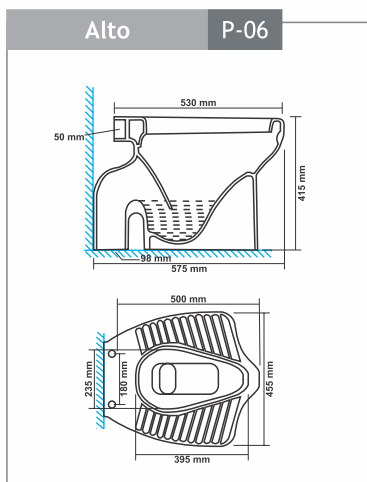

Squatting - 9007

Size : 450x350x100mm

Squatting Pan - 9010

Size : 530x430x250mm

"P" Trap - 9008

Accessories

Seat Cover Paragon - 992
Size : 498x381mm

Seat Cover Poetic & Pelitic - 935
Size : 483x343mm

Seat Cover Polite & Puffy - 910
Size : 483x343mm

Seat Cover Polo & Pompous - 943
Size : 470x360mm

Seat Cover Portend & Peachy - 940/980
Size : 450x345mm

EWC Seat Cover Regular - 1201
Size : 445x380mm

EWC Seat Cover Premium - 1202
Size : 445x380mm

Seat Cover Puma - 984
Size : 457x343mm

Delta Flushing Tank - 1201 (Cistern)
Single Flush
Size : 486x153x378mm

Hygienic & Aesthetic Design

Anti-Bacterial Knob

One Years Warranty

Strong and Durable

100% Made from Strong Durable
100% Virgin Polypropylene

dimension

dimension

dimension

dimension

dimension

dimension

dimension