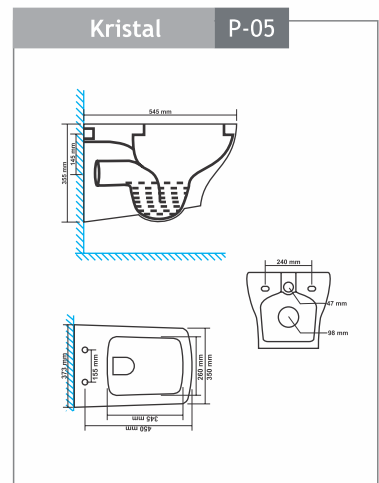

Squatting - 9007

Size : 450x350x100mm

Squatting Pan - 9010

Size : 530x430x250mm

"P" Trap - 9008

Accessories

Seat Cover Paragon - 992
Size : 498x381mm

Seat Cover Poetic & Pelitic - 935
Size : 483x343mm

Seat Cover Polite & Puffy - 910
Size : 483x343mm

Seat Cover Polo & Pompous - 943
Size : 470x360mm

Seat Cover Portend & Peachy - 940/980
Size : 450x345mm

EWC Seat Cover Regular - 1201
Size : 445x380mm

EWC Seat Cover Premium - 1202
Size : 445x380mm

Seat Cover Puma - 984
Size : 457x343mm

Delta Flushing Tank - 1201 (Cistern)
Single Flush
Size : 486x153x378mm

Hygienic & Aesthetic Design

Anti-Bacterial Knob

One Years Warranty

Strong and Durable

100% Made from Strong Durable
100% Virgin Polypropylene

dimension

dimension

dimension

dimension

dimension

dimension

dimension