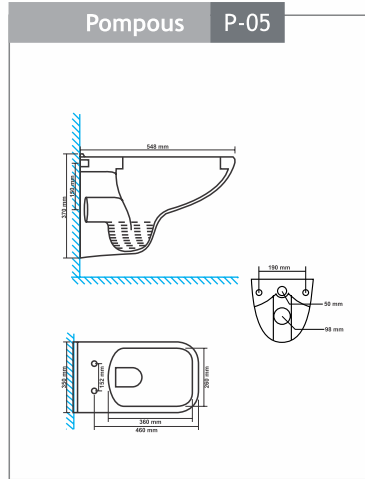

Squatting - 9007

Size : 450x350x100mm

Squatting Pan - 9010

Size : 530x430x250mm

"P" Trap - 9008

Accessories

Seat Cover Paragon - 992
Size : 498x381mm

Seat Cover Poetic & Pelitic - 935
Size : 483x343mm

Seat Cover Polite & Puffy - 910
Size : 483x343mm

Seat Cover Polo & Pompous - 943
Size : 470x360mm

Seat Cover Portend & Peachy - 940/980
Size : 450x345mm

EWC Seat Cover Regular - 1201
Size : 445x380mm

EWC Seat Cover Premium - 1202
Size : 445x380mm

Seat Cover Puma - 984
Size : 457x343mm

Delta Flushing Tank - 1201 (Cistern)
Single Flush
Size : 486x153x378mm

Hygienic & Aesthetic Design

Anti-Bacterial Knob

One Years Warranty

Strong and Durable

100% Made from Strong Durable
100% Virgin Polypropylene

dimension

dimension

dimension

dimension

dimension

dimension

dimension