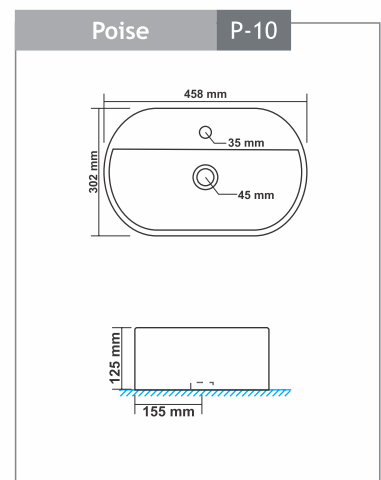

Size : 405x405x115mm

Steela - 6017

Size : 490x380x150mm

Percede - 5011

Size : 650x400x115mm

Ploy - 6001

Size : 460x460x180mm

Positron - 7001

Quadra - 5107
Size : 310x480x140mm

Ecliptic - 5108
Size : 395x395x135mm

Tureen - 5109
Size : 390x390x125mm

Pan & Urinals

Arab Ct Pan - 9001

Size : 510x400x165mm
"P" Trap

Orissa Pan21" - 9002

Size : 540x425x260mm
"P" Trap

Seat Cover Puma - 984
Size : 457x343mm

Delta Flushing Tank - 1201 (Cistern)
Single Flush
Size : 486x153x378mm

Hygienic & Aesthetic Design

Anti-Bacterial Knob

One Years Warranty

Strong and Durable

100% Made from Strong Durable
100% Virgin Polypropylene

dimension

dimension

dimension

dimension

dimension

dimension

dimension