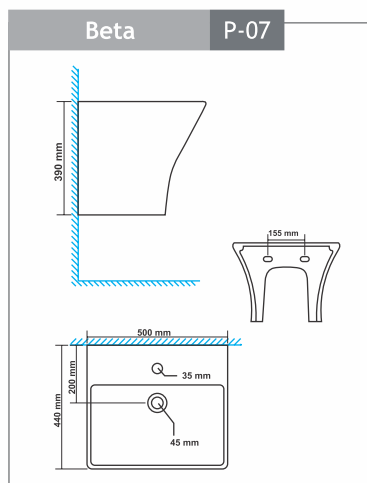

Quadra - 5107
Size : 310x480x140mm

Ecliptic - 5108
Size : 395x395x135mm

Tureen - 5109
Size : 390x390x125mm

Pan & Urinals

Arab Ct Pan - 9001

Size : 510x400x165mm
"P" Trap

Orissa Pan21" - 9002

Size : 540x425x260mm
"P" Trap

Seat Cover Polite & Puffy - 910
Size : 483x343mm

Seat Cover Polo & Pompous - 943
Size : 470x360mm

Seat Cover Portend & Peachy - 940/980
Size : 450x345mm

EWC Seat Cover Regular - 1201
Size : 445x380mm

EWC Seat Cover Premium - 1202
Size : 445x380mm

Seat Cover Puma - 984
Size : 457x343mm

Delta Flushing Tank - 1201 (Cistern)
Single Flush
Size : 486x153x378mm

Hygienic & Aesthetic Design

Anti-Bacterial Knob

One Years Warranty

Strong and Durable

100% Made from Strong Durable
100% Virgin Polypropylene

dimension

dimension

dimension

dimension

dimension

dimension

dimension