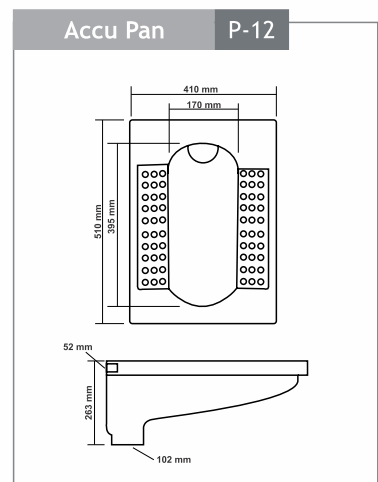

Quadra - 5107
Size : 310x480x140mm

Ecliptic - 5108
Size : 395x395x135mm

Tureen - 5109
Size : 390x390x125mm

Pan & Urinals

Arab Ct Pan - 9001

Size : 510x400x165mm
"P" Trap

Orissa Pan21" - 9002

Size : 540x425x260mm
"P" Trap

Orissa Pan23" - 9003

Size : 580x440x305mm
"P" Trap

Accu Pan - 9004

Size : 510x410x270mm
"P" Trap

Pampas Urinal - 9005

Size : 375x390x590mm

Flat Back Small - 9006

Size : 440x410x265mm

Seat Cover Puma - 984
Size : 457x343mm

Delta Flushing Tank - 1201 (Cistern)
Single Flush
Size : 486x153x378mm

Hygienic & Aesthetic Design

Anti-Bacterial Knob

One Years Warranty

Strong and Durable

100% Made from Strong Durable
100% Virgin Polypropylene

dimension

dimension

dimension

dimension

dimension

dimension

dimension