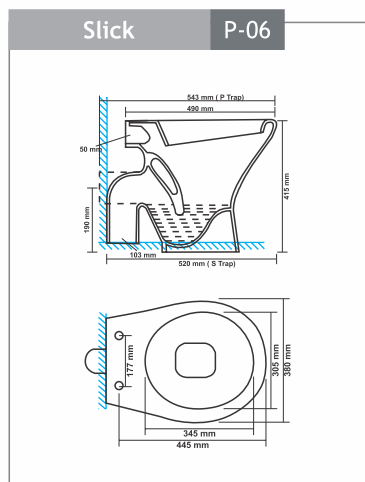

Squatting - 9007

Size : 450x350x100mm

Squatting Pan - 9010

Size : 530x430x250mm

"P" Trap - 9008

Accessories

Seat Cover Paragon - 992
Size : 498x381mm

Seat Cover Poetic & Pelitic - 935
Size : 483x343mm

Seat Cover Polite & Puffy - 910
Size : 483x343mm

Seat Cover Polo & Pompous - 943
Size : 470x360mm

Seat Cover Portend & Peachy - 940/980
Size : 450x345mm

EWC Seat Cover Regular - 1201
Size : 445x380mm

EWC Seat Cover Premium - 1202
Size : 445x380mm

Seat Cover Puma - 984
Size : 457x343mm

Delta Flushing Tank - 1201 (Cistern)
Single Flush
Size : 486x153x378mm

Hygienic & Aesthetic Design

Anti-Bacterial Knob

One Years Warranty

Strong and Durable

100% Made from Strong Durable
100% Virgin Polypropylene

dimension

dimension

dimension

dimension

dimension

dimension

dimension