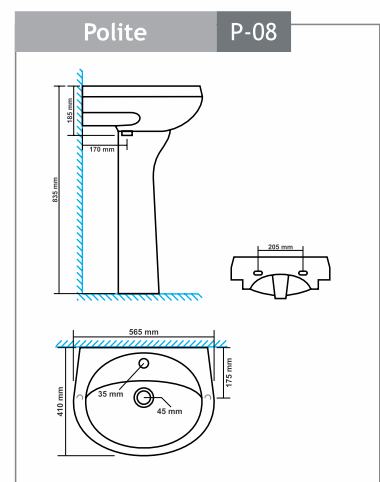

Squatting - 9007

Size : 450x350x100mm

Squatting Pan - 9010

Size : 530x430x250mm

"P" Trap - 9008

Accessories

Seat Cover Paragon - 992
Size : 498x381mm

Seat Cover Poetic & Pelitic - 935
Size : 483x343mm

Seat Cover Polite & Puffy - 910
Size : 483x343mm

Seat Cover Polo & Pompous - 943
Size : 470x360mm

Seat Cover Portend & Peachy - 940/980
Size : 450x345mm

EWC Seat Cover Regular - 1201
Size : 445x380mm

EWC Seat Cover Premium - 1202
Size : 445x380mm

Seat Cover Puma - 984
Size : 457x343mm

Delta Flushing Tank - 1201 (Cistern)
Single Flush
Size : 486x153x378mm

Hygienic & Aesthetic Design

Anti-Bacterial Knob

One Years Warranty

Strong and Durable

100% Made from Strong Durable
100% Virgin Polypropylene

dimension

dimension

dimension

dimension

dimension

dimension

dimension