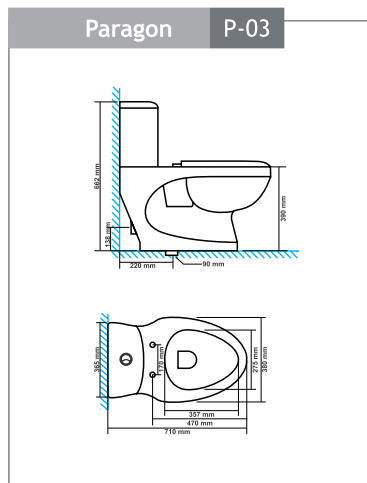

Table Top Basins / Wash Basins

Phoenix - 5103
Size : 400x400x110mm

Pricky - 5104
Size : 405x510x120mm

Prizer - 5105
Size : 355x440x125mm

Pacific - 5106
Size : 390x510x155mm

Recta - 5110
Size : 350x450x155mm

Seat Cover Polite & Puffy - 910
Size : 483x343mm

Seat Cover Polo & Pompous - 943
Size : 470x360mm

Seat Cover Portend & Peachy - 940/980
Size : 450x345mm

EWC Seat Cover Regular - 1201
Size : 445x380mm

EWC Seat Cover Premium - 1202
Size : 445x380mm

Seat Cover Puma - 984
Size : 457x343mm

Delta Flushing Tank - 1201 (Cistern)
Single Flush
Size : 486x153x378mm

Hygienic & Aesthetic Design

Anti-Bacterial Knob

One Years Warranty

Strong and Durable

100% Made from Strong Durable
100% Virgin Polypropylene

dimension

dimension

dimension

dimension

dimension

dimension

dimension