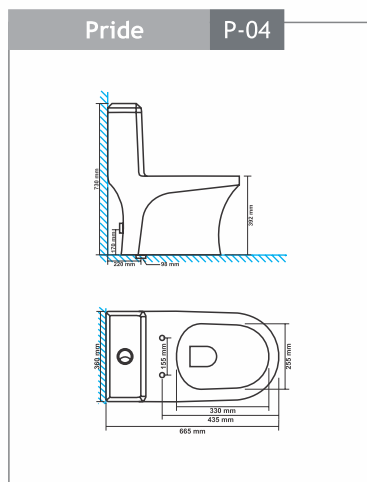

Squatting - 9007

Size : 450x350x100mm

Squatting Pan - 9010

Size : 530x430x250mm

"P" Trap - 9008

Accessories

Seat Cover Paragon - 992
Size : 498x381mm

Seat Cover Poetic & Pelitic - 935
Size : 483x343mm

Seat Cover Polite & Puffy - 910
Size : 483x343mm

Seat Cover Polo & Pompous - 943
Size : 470x360mm

Seat Cover Portend & Peachy - 940/980
Size : 450x345mm

EWC Seat Cover Regular - 1201
Size : 445x380mm

EWC Seat Cover Premium - 1202
Size : 445x380mm

Seat Cover Puma - 984
Size : 457x343mm

Delta Flushing Tank - 1201 (Cistern)
Single Flush
Size : 486x153x378mm

Hygienic & Aesthetic Design

Anti-Bacterial Knob

One Years Warranty

Strong and Durable

100% Made from Strong Durable
100% Virgin Polypropylene

dimension

dimension

dimension

dimension

dimension

dimension

dimension