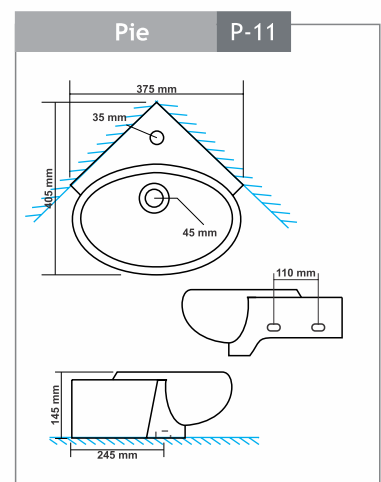

Quadra - 5107
Size : 310x480x140mm

Ecliptic - 5108
Size : 395x395x135mm

Tureen - 5109
Size : 390x390x125mm

Pan & Urinals

Arab Ct Pan - 9001

Size : 510x400x165mm
"P" Trap

Orissa Pan21" - 9002

Size : 540x425x260mm
"P" Trap

Seat Cover Polite & Puffy - 910
Size : 483x343mm

Seat Cover Polo & Pompous - 943
Size : 470x360mm

Seat Cover Portend & Peachy - 940/980
Size : 450x345mm

EWC Seat Cover Regular - 1201
Size : 445x380mm

EWC Seat Cover Premium - 1202
Size : 445x380mm

Seat Cover Puma - 984
Size : 457x343mm

Delta Flushing Tank - 1201 (Cistern)
Single Flush
Size : 486x153x378mm

Hygienic & Aesthetic Design

Anti-Bacterial Knob

One Years Warranty

Strong and Durable

100% Made from Strong Durable
100% Virgin Polypropylene

dimension

dimension

dimension

dimension

dimension

dimension

dimension