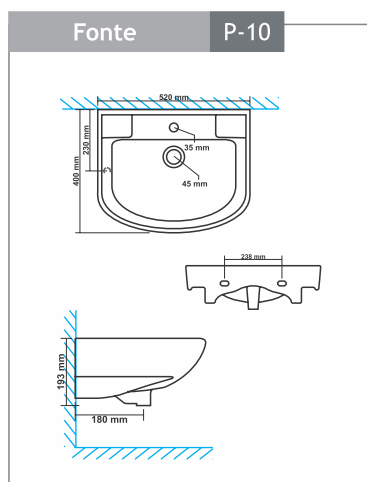

Quadra - 5107
Size : 310x480x140mm

Ecliptic - 5108
Size : 395x395x135mm

Tureen - 5109
Size : 390x390x125mm

Pan & Urinals

Arab Ct Pan - 9001

Size : 510x400x165mm
"P" Trap

Orissa Pan21" - 9002

Size : 540x425x260mm
"P" Trap

Seat Cover Polite & Puffy - 910
Size : 483x343mm

Seat Cover Polo & Pompous - 943
Size : 470x360mm

Seat Cover Portend & Peachy - 940/980
Size : 450x345mm

EWC Seat Cover Regular - 1201
Size : 445x380mm

EWC Seat Cover Premium - 1202
Size : 445x380mm

Seat Cover Puma - 984
Size : 457x343mm

Delta Flushing Tank - 1201 (Cistern)
Single Flush
Size : 486x153x378mm

Hygienic & Aesthetic Design

Anti-Bacterial Knob

One Years Warranty

Strong and Durable

100% Made from Strong Durable
100% Virgin Polypropylene

dimension

dimension

dimension

dimension

dimension

dimension

dimension