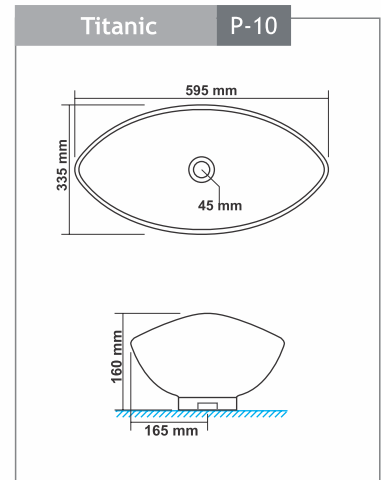

Size : 405x405x115mm

Steela - 6017

Size : 490x380x150mm

Percede - 5011

Size : 650x400x115mm

Ploy - 6001

Size : 460x460x180mm

Positron - 7001

Seat Cover Polite & Puffy - 910
Size : 483x343mm

Seat Cover Polo & Pompous - 943
Size : 470x360mm

Seat Cover Portend & Peachy - 940/980
Size : 450x345mm

EWC Seat Cover Regular - 1201
Size : 445x380mm

EWC Seat Cover Premium - 1202
Size : 445x380mm

Seat Cover Puma - 984
Size : 457x343mm

Delta Flushing Tank - 1201 (Cistern)
Single Flush
Size : 486x153x378mm

Hygienic & Aesthetic Design

Anti-Bacterial Knob

One Years Warranty

Strong and Durable

100% Made from Strong Durable
100% Virgin Polypropylene

dimension

dimension

dimension

dimension

dimension

dimension

dimension