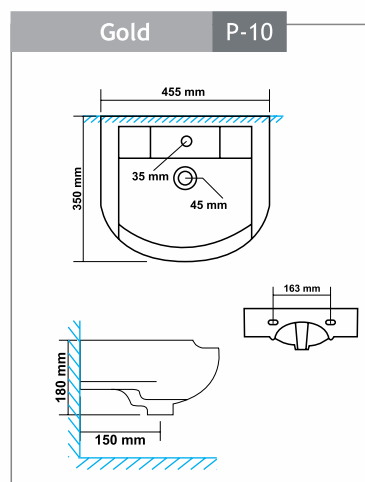

Size : 405x405x115mm

Steela - 6017

Size : 490x380x150mm

Percede - 5011

Size : 650x400x115mm

Ploy - 6001

Size : 460x460x180mm

Positron - 7001

Seat Cover Polite & Puffy - 910
Size : 483x343mm

Seat Cover Polo & Pompous - 943
Size : 470x360mm

Seat Cover Portend & Peachy - 940/980
Size : 450x345mm

EWC Seat Cover Regular - 1201
Size : 445x380mm

EWC Seat Cover Premium - 1202
Size : 445x380mm

Seat Cover Puma - 984
Size : 457x343mm

Delta Flushing Tank - 1201 (Cistern)
Single Flush
Size : 486x153x378mm

Hygienic & Aesthetic Design

Anti-Bacterial Knob

One Years Warranty

Strong and Durable

100% Made from Strong Durable
100% Virgin Polypropylene

dimension

dimension

dimension

dimension

dimension

dimension

dimension