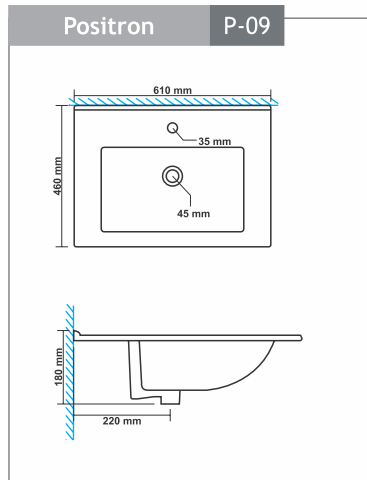

Size : 405x405x115mm

Steela - 6017

Size : 490x380x150mm

Percede - 5011

Size : 650x400x115mm

Ploy - 6001

Size : 460x460x180mm

Positron - 7001

Seat Cover Puma - 984
Size : 457x343mm

Delta Flushing Tank - 1201 (Cistern)
Single Flush
Size : 486x153x378mm

Hygienic & Aesthetic Design

Anti-Bacterial Knob

One Years Warranty

Strong and Durable

100% Made from Strong Durable
100% Virgin Polypropylene

dimension

dimension

dimension

dimension

dimension

dimension

dimension