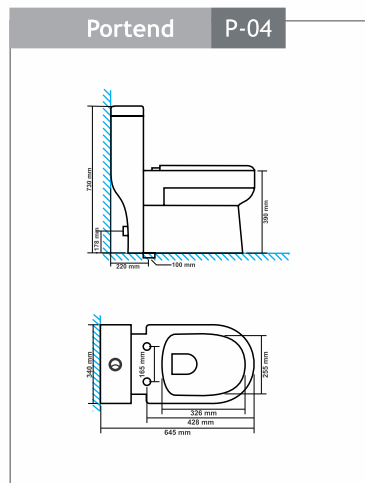

Squatting - 9007

Size : 450x350x100mm

Squatting Pan - 9010

Size : 530x430x250mm

"P" Trap - 9008

Accessories

Seat Cover Paragon - 992
Size : 498x381mm

Seat Cover Poetic & Pelitic - 935
Size : 483x343mm

Seat Cover Polite & Puffy - 910
Size : 483x343mm

Seat Cover Polo & Pompous - 943
Size : 470x360mm

Seat Cover Portend & Peachy - 940/980
Size : 450x345mm

EWC Seat Cover Regular - 1201
Size : 445x380mm

EWC Seat Cover Premium - 1202
Size : 445x380mm

Seat Cover Puma - 984
Size : 457x343mm

Delta Flushing Tank - 1201 (Cistern)
Single Flush
Size : 486x153x378mm

Hygienic & Aesthetic Design

Anti-Bacterial Knob

One Years Warranty

Strong and Durable

100% Made from Strong Durable
100% Virgin Polypropylene

dimension

dimension

dimension

dimension

dimension

dimension

dimension