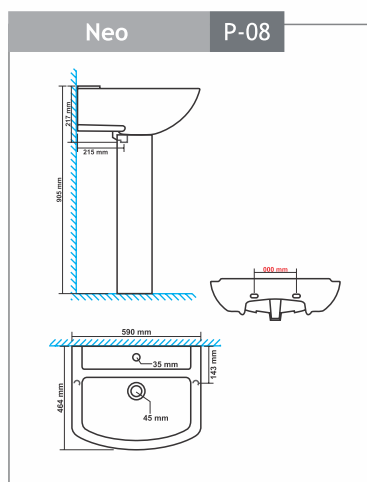

Squatting - 9007

Size : 450x350x100mm

Squatting Pan - 9010

Size : 530x430x250mm

"P" Trap - 9008

Accessories

Seat Cover Paragon - 992
Size : 498x381mm

Seat Cover Poetic & Pelitic - 935
Size : 483x343mm

Seat Cover Polite & Puffy - 910
Size : 483x343mm

Seat Cover Polo & Pompous - 943
Size : 470x360mm

Seat Cover Portend & Peachy - 940/980
Size : 450x345mm

EWC Seat Cover Regular - 1201
Size : 445x380mm

EWC Seat Cover Premium - 1202
Size : 445x380mm

Seat Cover Puma - 984
Size : 457x343mm

Delta Flushing Tank - 1201 (Cistern)
Single Flush
Size : 486x153x378mm

Hygienic & Aesthetic Design

Anti-Bacterial Knob

One Years Warranty

Strong and Durable

100% Made from Strong Durable
100% Virgin Polypropylene

dimension

dimension

dimension

dimension

dimension

dimension

dimension