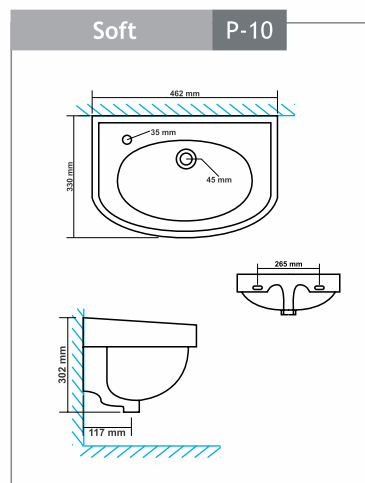

Quadra - 5107
Size : 310x480x140mm

Ecliptic - 5108
Size : 395x395x135mm

Tureen - 5109
Size : 390x390x125mm

Pan & Urinals

Arab Ct Pan - 9001

Size : 510x400x165mm
"P" Trap

Orissa Pan21" - 9002

Size : 540x425x260mm
"P" Trap

Seat Cover Polite & Puffy - 910
Size : 483x343mm

Seat Cover Polo & Pompous - 943
Size : 470x360mm

Seat Cover Portend & Peachy - 940/980
Size : 450x345mm

EWC Seat Cover Regular - 1201
Size : 445x380mm

EWC Seat Cover Premium - 1202
Size : 445x380mm

Seat Cover Puma - 984
Size : 457x343mm

Delta Flushing Tank - 1201 (Cistern)
Single Flush
Size : 486x153x378mm

Hygienic & Aesthetic Design

Anti-Bacterial Knob

One Years Warranty

Strong and Durable

100% Made from Strong Durable
100% Virgin Polypropylene

dimension

dimension

dimension

dimension

dimension

dimension

dimension