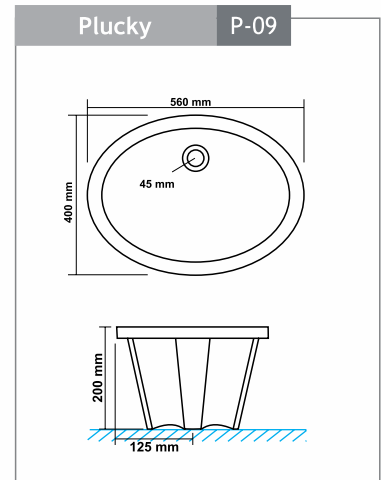

Size : 405x405x115mm

Steela - 6017

Size : 490x380x150mm

Percede - 5011

Size : 650x400x115mm

Ploy - 6001

Size : 460x460x180mm

Positron - 7001

Seat Cover Polite & Puffy - 910
Size : 483x343mm

Seat Cover Polo & Pompous - 943
Size : 470x360mm

Seat Cover Portend & Peachy - 940/980
Size : 450x345mm

EWC Seat Cover Regular - 1201
Size : 445x380mm

EWC Seat Cover Premium - 1202
Size : 445x380mm

Seat Cover Puma - 984
Size : 457x343mm

Delta Flushing Tank - 1201 (Cistern)
Single Flush
Size : 486x153x378mm

Hygienic & Aesthetic Design

Anti-Bacterial Knob

One Years Warranty

Strong and Durable

100% Made from Strong Durable
100% Virgin Polypropylene

dimension

dimension

dimension

dimension

dimension

dimension

dimension