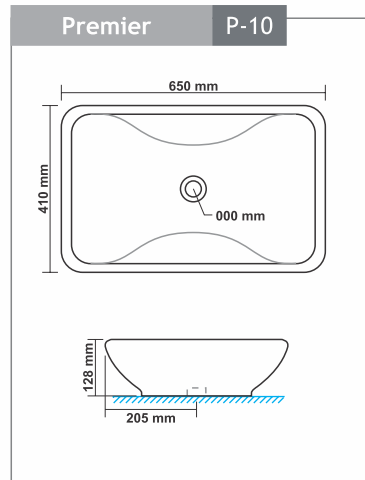

Size : 405x405x115mm

Steela - 6017

Size : 490x380x150mm

Percede - 5011

Size : 650x400x115mm

Ploy - 6001

Size : 460x460x180mm

Positron - 7001

Seat Cover Polite & Puffy - 910
Size : 483x343mm

Seat Cover Polo & Pompous - 943
Size : 470x360mm

Seat Cover Portend & Peachy - 940/980
Size : 450x345mm

EWC Seat Cover Regular - 1201
Size : 445x380mm

EWC Seat Cover Premium - 1202
Size : 445x380mm

Seat Cover Puma - 984
Size : 457x343mm

Delta Flushing Tank - 1201 (Cistern)
Single Flush
Size : 486x153x378mm

Hygienic & Aesthetic Design

Anti-Bacterial Knob

One Years Warranty

Strong and Durable

100% Made from Strong Durable
100% Virgin Polypropylene

dimension

dimension

dimension

dimension

dimension

dimension

dimension