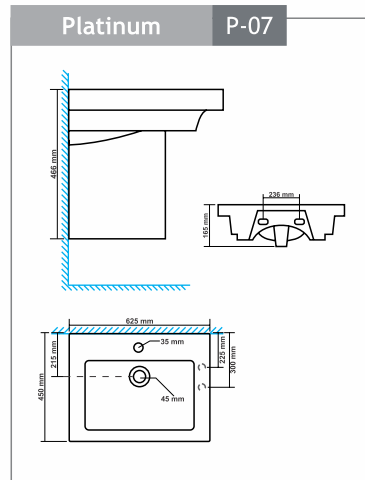

Orissa Pan23" - 9003

Size : 580x440x305mm
"P" Trap

Accu Pan - 9004

Size : 510x410x270mm
"P" Trap

Pampas Urinal - 9005

Size : 375x390x590mm

Flat Back Small - 9006

Size : 440x410x265mm

Seat Cover Polite & Puffy - 910
Size : 483x343mm

Seat Cover Polo & Pompous - 943
Size : 470x360mm

Seat Cover Portend & Peachy - 940/980
Size : 450x345mm

EWC Seat Cover Regular - 1201
Size : 445x380mm

EWC Seat Cover Premium - 1202
Size : 445x380mm

Seat Cover Puma - 984
Size : 457x343mm

Delta Flushing Tank - 1201 (Cistern)
Single Flush
Size : 486x153x378mm

Hygienic & Aesthetic Design

Anti-Bacterial Knob

One Years Warranty

Strong and Durable

100% Made from Strong Durable
100% Virgin Polypropylene

dimension

dimension

dimension

dimension

dimension

dimension

dimension