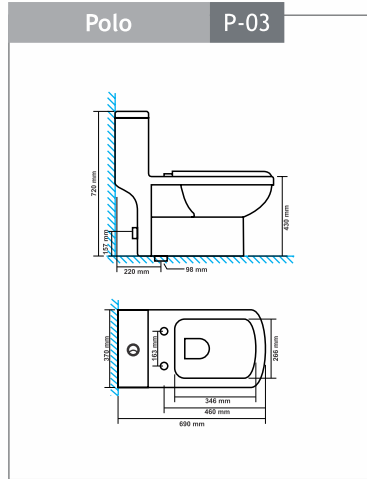

Squatting - 9007

Size : 450x350x100mm

Squatting Pan - 9010

Size : 530x430x250mm

"P" Trap - 9008

Accessories

Seat Cover Paragon - 992
Size : 498x381mm

Seat Cover Poetic & Pelitic - 935
Size : 483x343mm

Seat Cover Polite & Puffy - 910
Size : 483x343mm

Seat Cover Polo & Pompous - 943
Size : 470x360mm

Seat Cover Portend & Peachy - 940/980
Size : 450x345mm

EWC Seat Cover Regular - 1201
Size : 445x380mm

EWC Seat Cover Premium - 1202
Size : 445x380mm

Seat Cover Puma - 984
Size : 457x343mm

Delta Flushing Tank - 1201 (Cistern)
Single Flush
Size : 486x153x378mm

Hygienic & Aesthetic Design

Anti-Bacterial Knob

One Years Warranty

Strong and Durable

100% Made from Strong Durable
100% Virgin Polypropylene

dimension

dimension

dimension

dimension

dimension

dimension

dimension