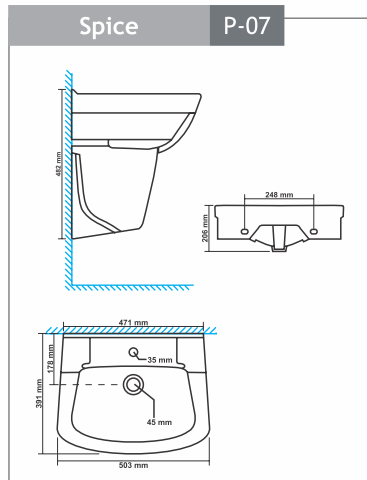

Squatting - 9007

Size : 450x350x100mm

Squatting Pan - 9010

Size : 530x430x250mm

"P" Trap - 9008

Accessories

Seat Cover Paragon - 992
Size : 498x381mm

Seat Cover Poetic & Pelitic - 935
Size : 483x343mm

Seat Cover Polite & Puffy - 910
Size : 483x343mm

Seat Cover Polo & Pompous - 943
Size : 470x360mm

Seat Cover Portend & Peachy - 940/980
Size : 450x345mm

EWC Seat Cover Regular - 1201
Size : 445x380mm

EWC Seat Cover Premium - 1202
Size : 445x380mm

Seat Cover Puma - 984
Size : 457x343mm

Delta Flushing Tank - 1201 (Cistern)
Single Flush
Size : 486x153x378mm

Hygienic & Aesthetic Design

Anti-Bacterial Knob

One Years Warranty

Strong and Durable

100% Made from Strong Durable
100% Virgin Polypropylene

dimension

dimension

dimension

dimension

dimension

dimension

dimension