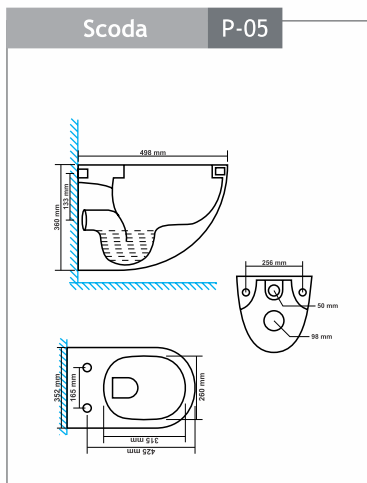

Squatting - 9007

Size : 450x350x100mm

Squatting Pan - 9010

Size : 530x430x250mm

"P" Trap - 9008

Accessories

Seat Cover Paragon - 992
Size : 498x381mm

Seat Cover Poetic & Pelitic - 935
Size : 483x343mm

Seat Cover Polite & Puffy - 910
Size : 483x343mm

Seat Cover Polo & Pompous - 943
Size : 470x360mm

Seat Cover Portend & Peachy - 940/980
Size : 450x345mm

EWC Seat Cover Regular - 1201
Size : 445x380mm

EWC Seat Cover Premium - 1202
Size : 445x380mm

Seat Cover Puma - 984
Size : 457x343mm

Delta Flushing Tank - 1201 (Cistern)
Single Flush
Size : 486x153x378mm

Hygienic & Aesthetic Design

Anti-Bacterial Knob

One Years Warranty

Strong and Durable

100% Made from Strong Durable
100% Virgin Polypropylene

dimension

dimension

dimension

dimension

dimension

dimension

dimension