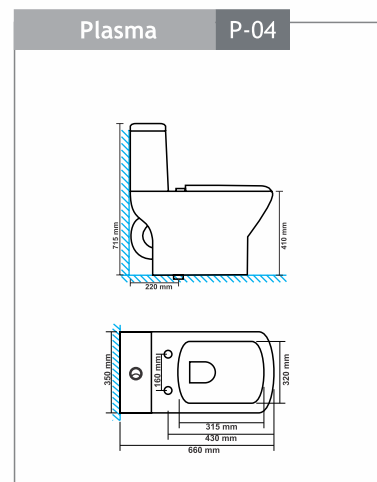

Squatting - 9007

Size : 450x350x100mm

Squatting Pan - 9010

Size : 530x430x250mm

"P" Trap - 9008

Accessories

Seat Cover Paragon - 992
Size : 498x381mm

Seat Cover Poetic & Pelitic - 935
Size : 483x343mm

Seat Cover Polite & Puffy - 910
Size : 483x343mm

Seat Cover Polo & Pompous - 943
Size : 470x360mm

Seat Cover Portend & Peachy - 940/980
Size : 450x345mm

EWC Seat Cover Regular - 1201
Size : 445x380mm

EWC Seat Cover Premium - 1202
Size : 445x380mm

Seat Cover Puma - 984
Size : 457x343mm

Delta Flushing Tank - 1201 (Cistern)
Single Flush
Size : 486x153x378mm

Hygienic & Aesthetic Design

Anti-Bacterial Knob

One Years Warranty

Strong and Durable

100% Made from Strong Durable
100% Virgin Polypropylene

dimension

dimension

dimension

dimension

dimension

dimension

dimension