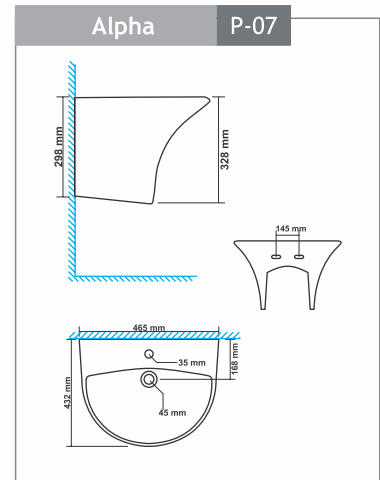

Squatting - 9007

Size : 450x350x100mm

Squatting Pan - 9010

Size : 530x430x250mm

"P" Trap - 9008

Accessories

Seat Cover Paragon - 992
Size : 498x381mm

Seat Cover Poetic & Pelitic - 935
Size : 483x343mm

Seat Cover Polite & Puffy - 910
Size : 483x343mm

Seat Cover Polo & Pompous - 943
Size : 470x360mm

Seat Cover Portend & Peachy - 940/980
Size : 450x345mm

EWC Seat Cover Regular - 1201
Size : 445x380mm

EWC Seat Cover Premium - 1202
Size : 445x380mm

Seat Cover Puma - 984
Size : 457x343mm

Delta Flushing Tank - 1201 (Cistern)
Single Flush
Size : 486x153x378mm

Hygienic & Aesthetic Design

Anti-Bacterial Knob

One Years Warranty

Strong and Durable

100% Made from Strong Durable
100% Virgin Polypropylene

dimension

dimension

dimension

dimension

dimension

dimension

dimension