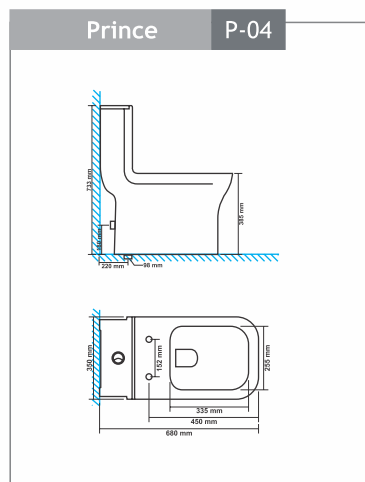

Squatting - 9007

Size : 450x350x100mm

Squatting Pan - 9010

Size : 530x430x250mm

"P" Trap - 9008

Accessories

Seat Cover Paragon - 992
Size : 498x381mm

Seat Cover Poetic & Pelitic - 935
Size : 483x343mm

Seat Cover Polite & Puffy - 910
Size : 483x343mm

Seat Cover Polo & Pompous - 943
Size : 470x360mm

Seat Cover Portend & Peachy - 940/980
Size : 450x345mm

EWC Seat Cover Regular - 1201
Size : 445x380mm

EWC Seat Cover Premium - 1202
Size : 445x380mm

Seat Cover Puma - 984
Size : 457x343mm

Delta Flushing Tank - 1201 (Cistern)
Single Flush
Size : 486x153x378mm

Hygienic & Aesthetic Design

Anti-Bacterial Knob

One Years Warranty

Strong and Durable

100% Made from Strong Durable
100% Virgin Polypropylene

dimension

dimension

dimension

dimension

dimension

dimension

dimension