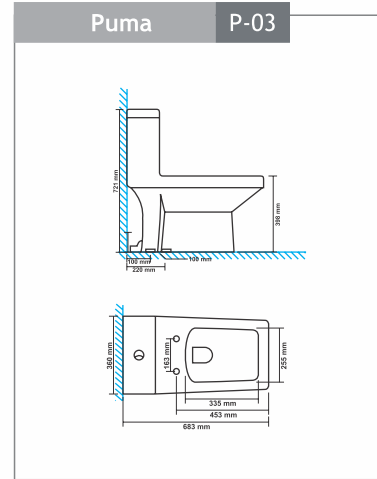

Squatting - 9007

Size : 450x350x100mm

Squatting Pan - 9010

Size : 530x430x250mm

"P" Trap - 9008

Accessories

Seat Cover Paragon - 992
Size : 498x381mm

Seat Cover Poetic & Pelitic - 935
Size : 483x343mm

Seat Cover Polite & Puffy - 910
Size : 483x343mm

Seat Cover Polo & Pompous - 943
Size : 470x360mm

Seat Cover Portend & Peachy - 940/980
Size : 450x345mm

EWC Seat Cover Regular - 1201
Size : 445x380mm

EWC Seat Cover Premium - 1202
Size : 445x380mm

Seat Cover Puma - 984
Size : 457x343mm

Delta Flushing Tank - 1201 (Cistern)
Single Flush
Size : 486x153x378mm

Hygienic & Aesthetic Design

Anti-Bacterial Knob

One Years Warranty

Strong and Durable

100% Made from Strong Durable
100% Virgin Polypropylene

dimension

dimension

dimension

dimension

dimension

dimension

dimension