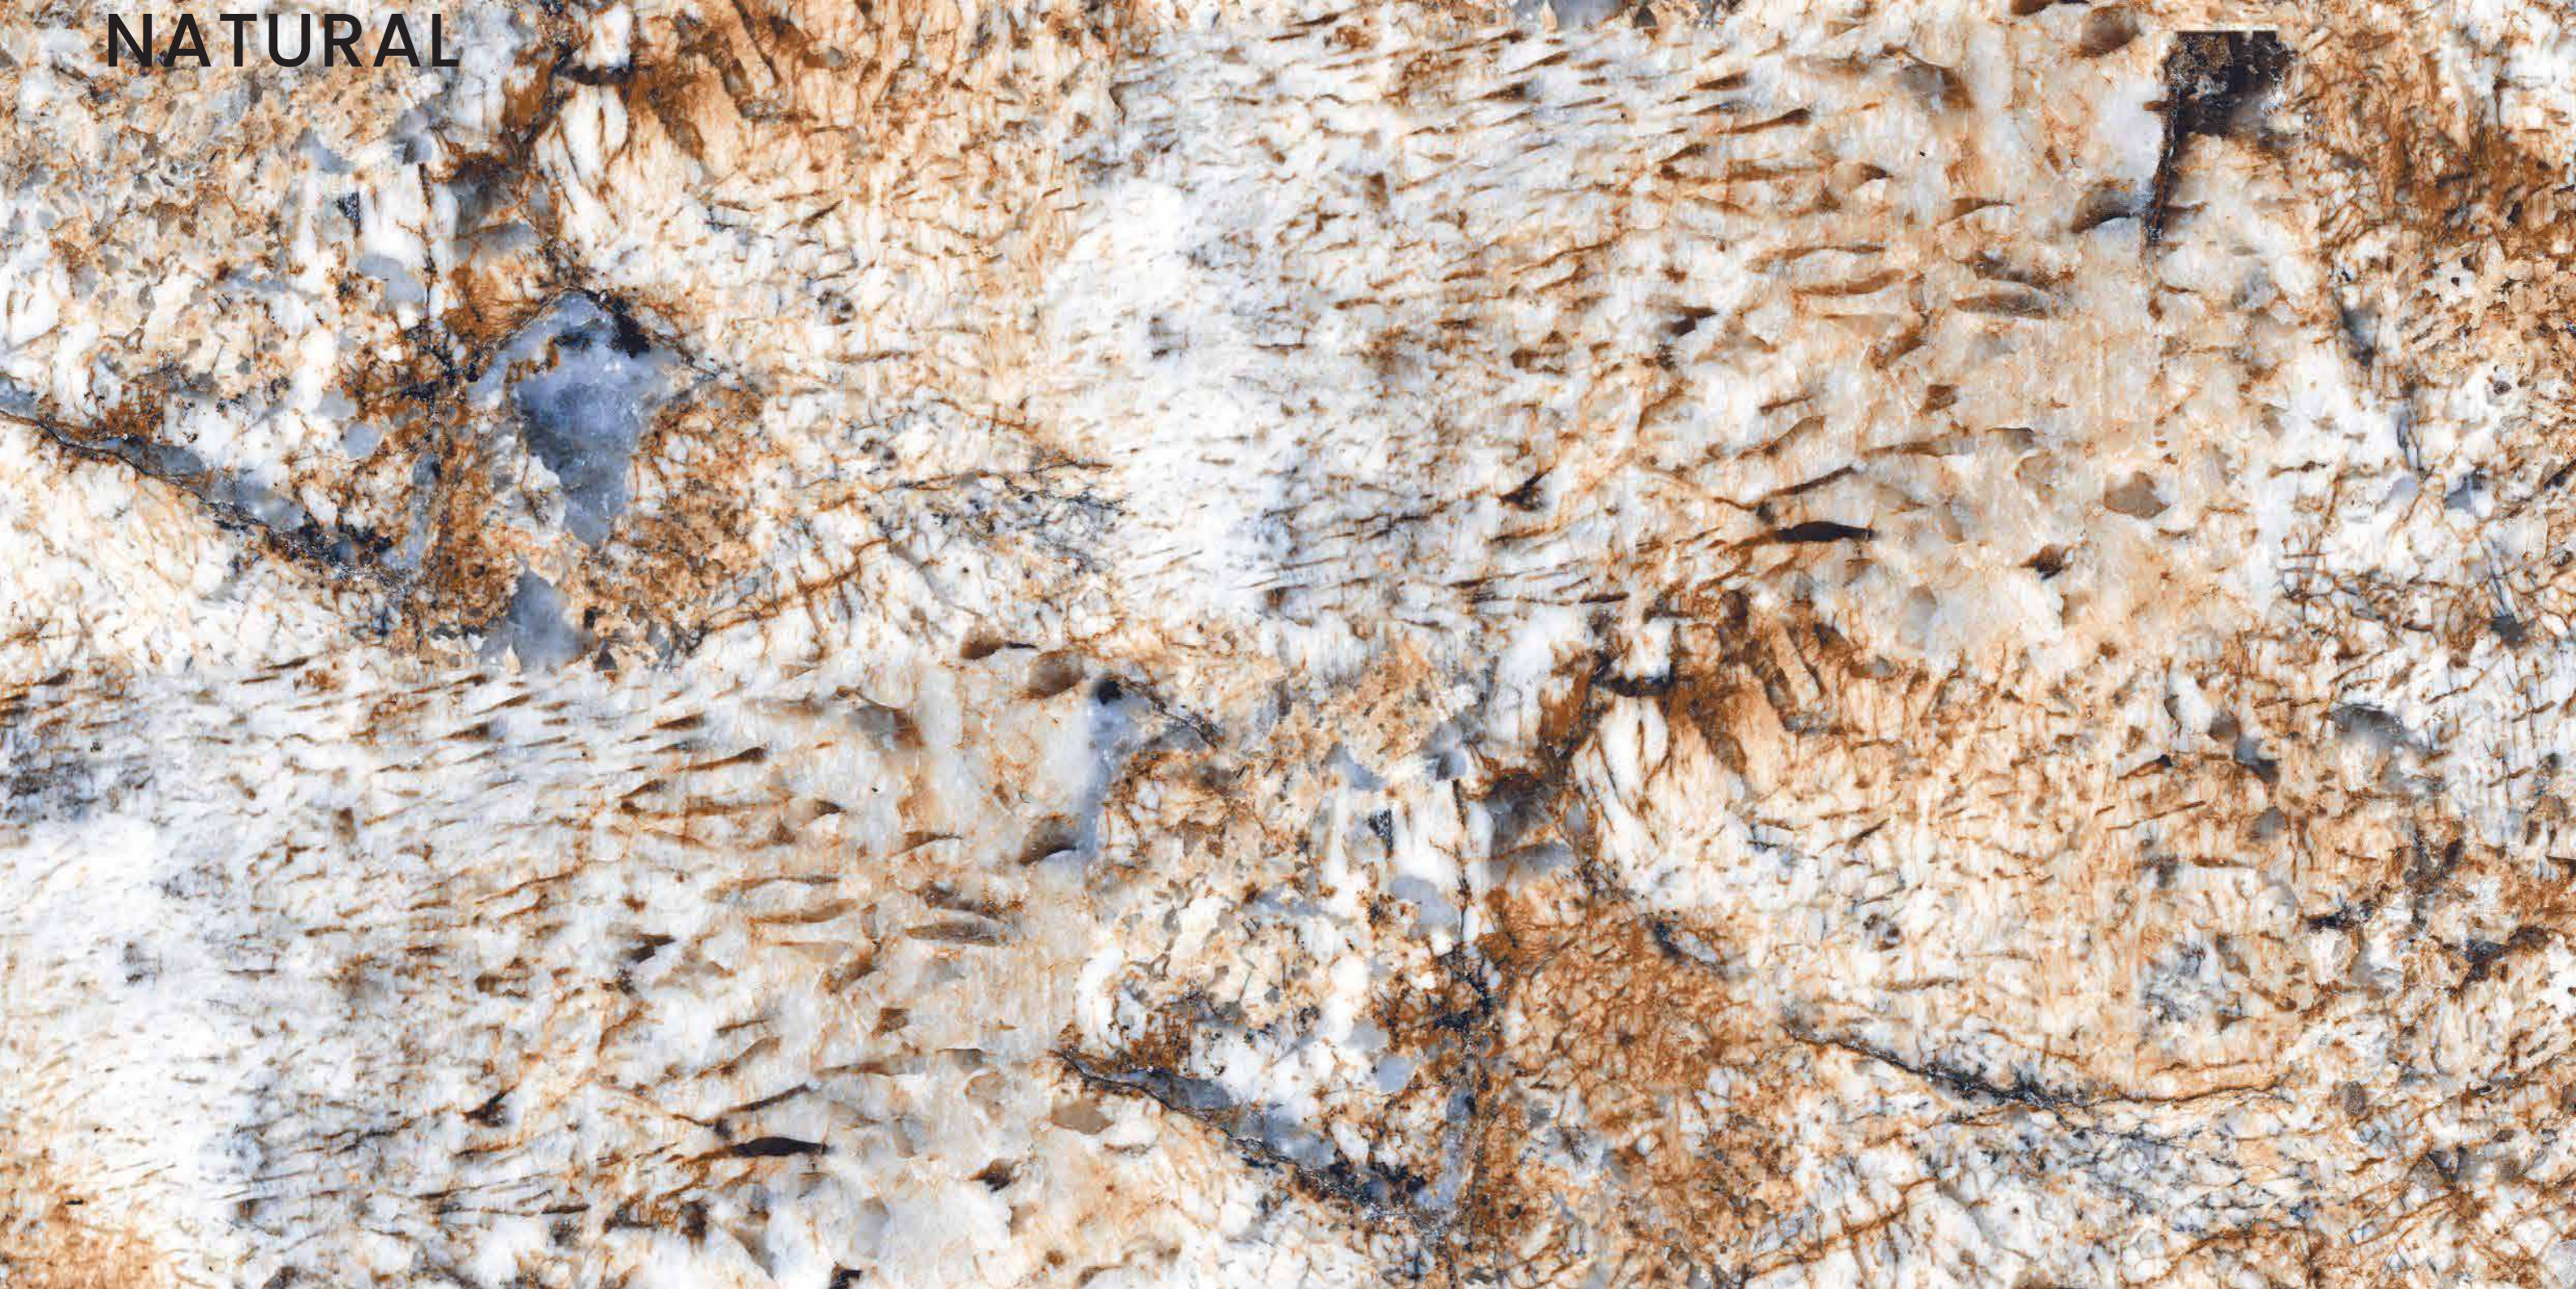

Random
03

ALASKA 702 BLUE

ALASKA 702
NATURAL

ALASKA 702 NATURAL

SIZE
600x
1200MM

Series
GLOSSY

Random
03

ALASKA 702 NATURAL