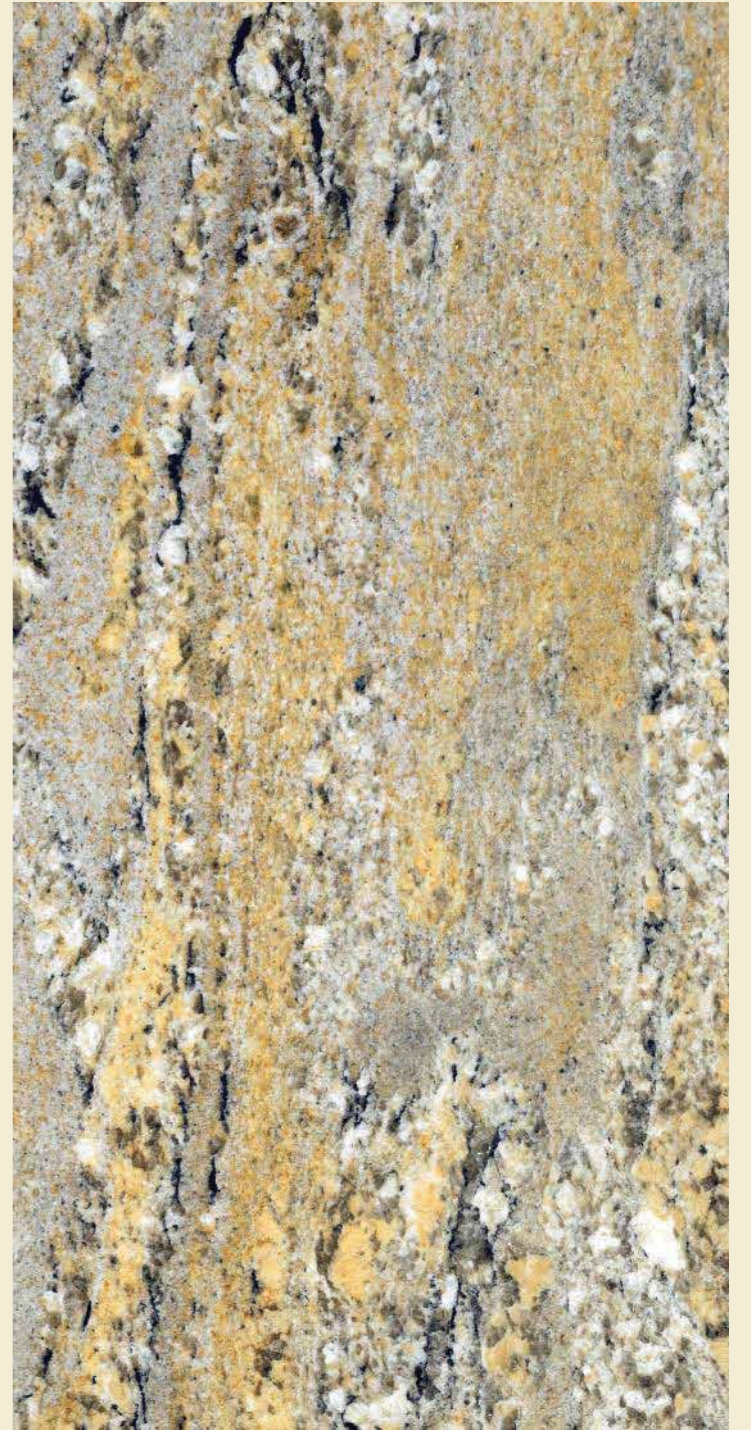

Random
03

ALASKA 706 RED

ALASKA 706
YELLOW

ALASKA 706 YELLOW

SIZE
600x
1200MM

Series
GLOSSY

Random
03

ALASKA 706 YELLOW