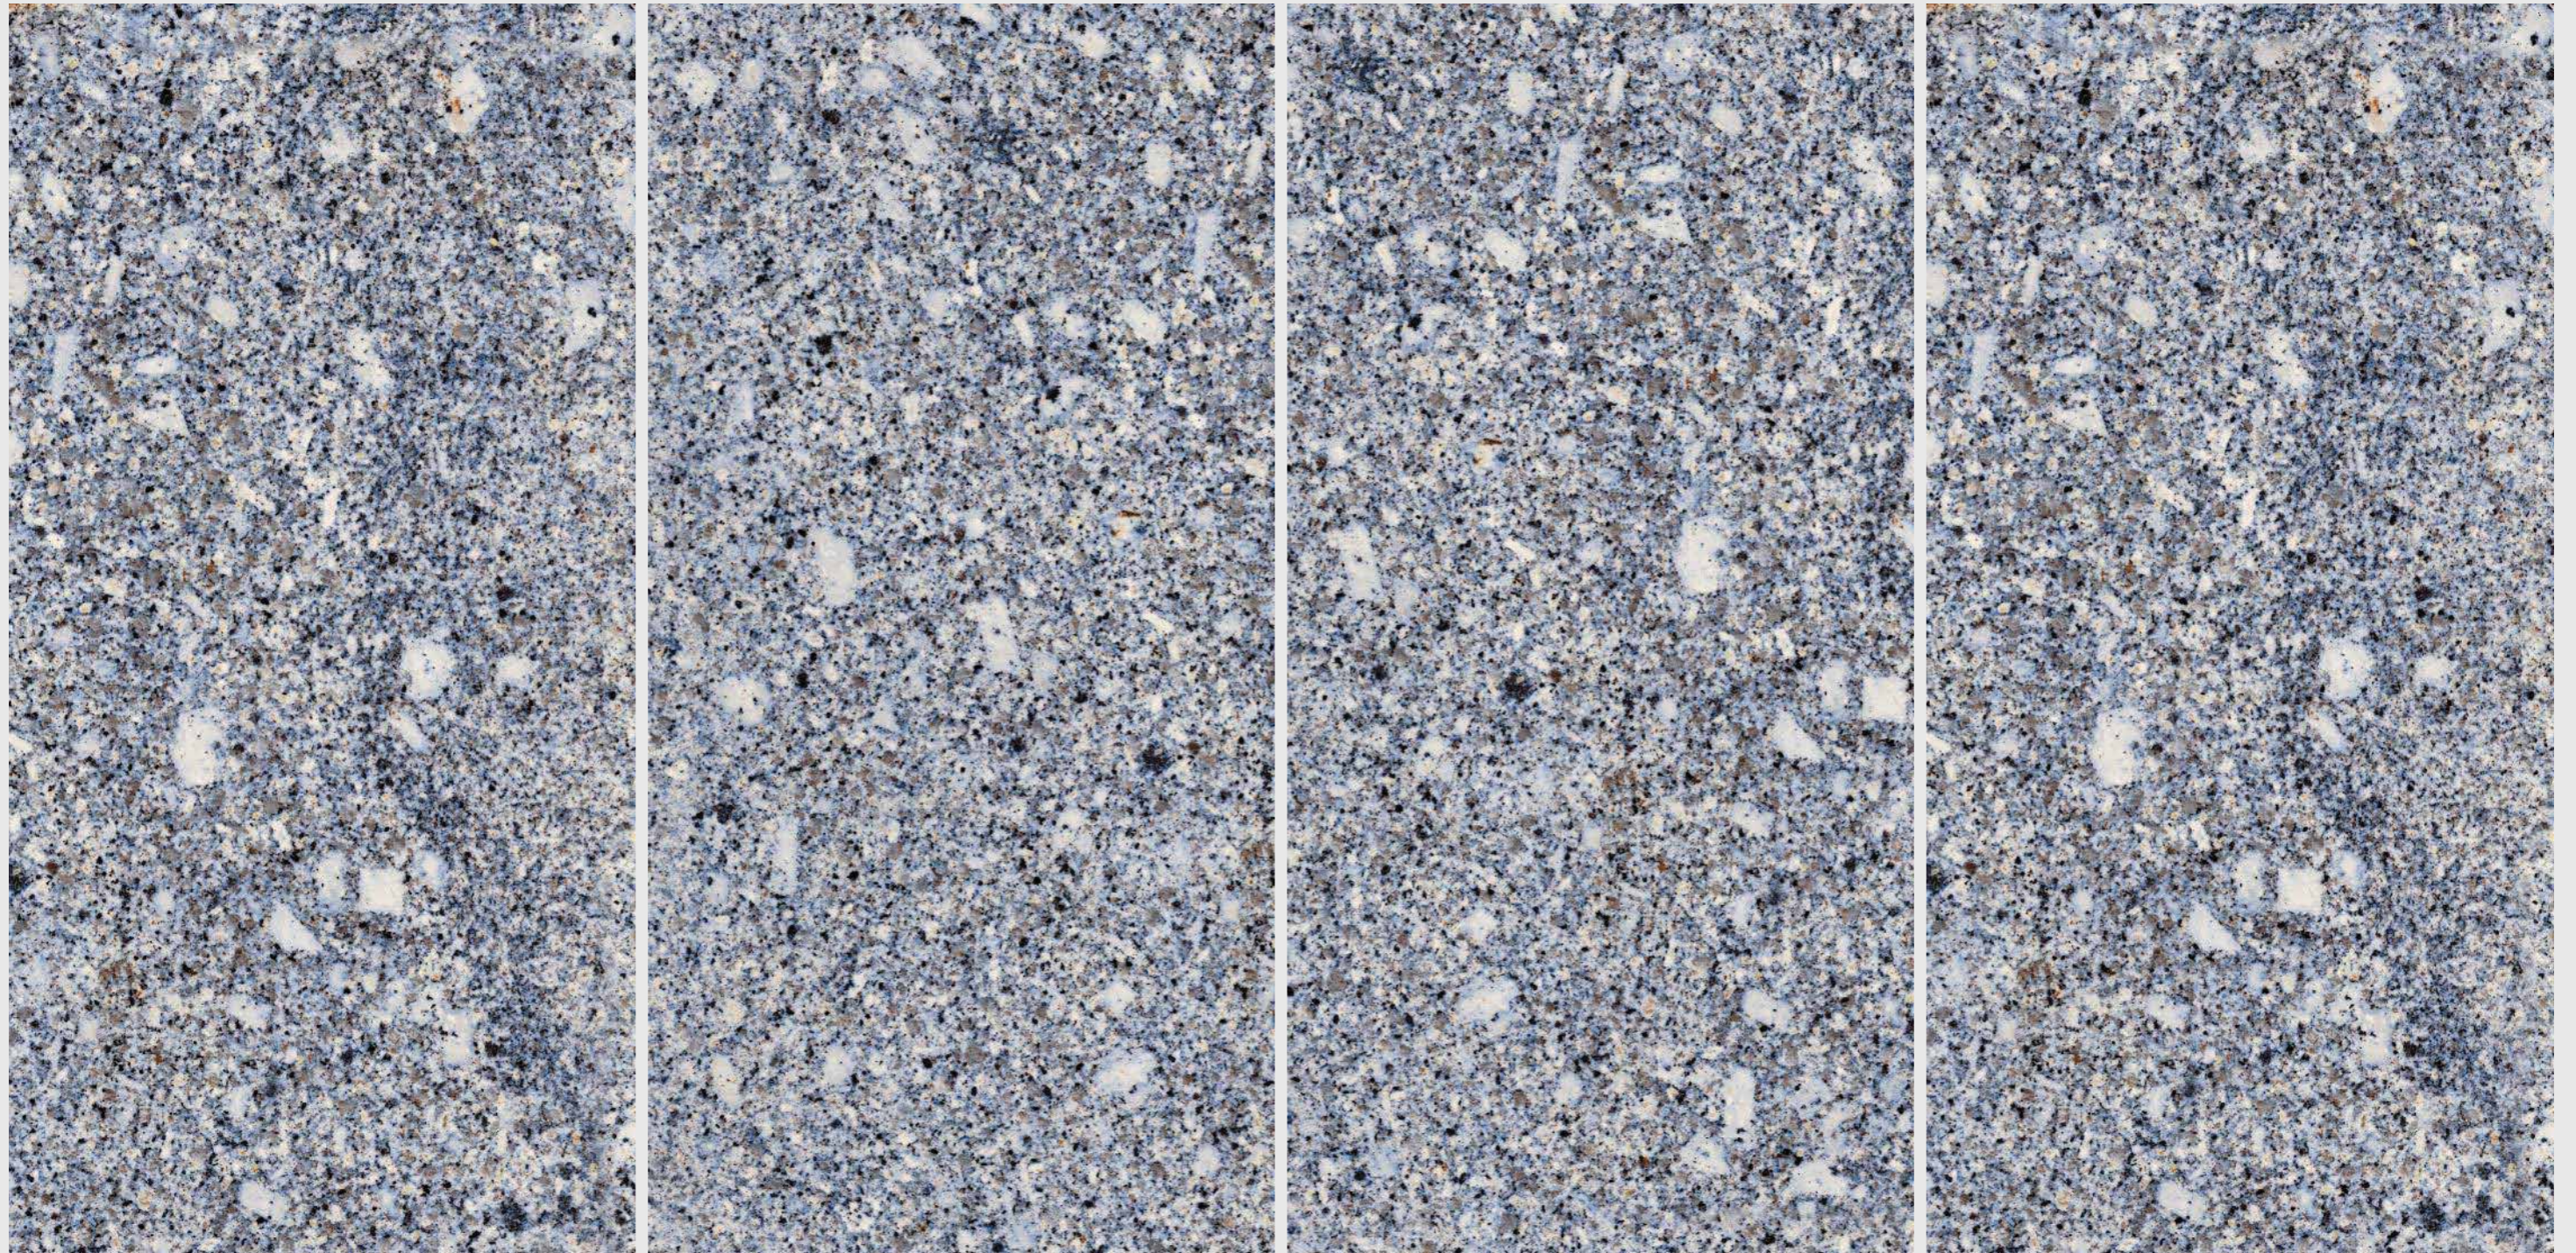

ALASKA 701 BLUE

SIZE
600x
1200MM

Series
GLOSSY

Random
03