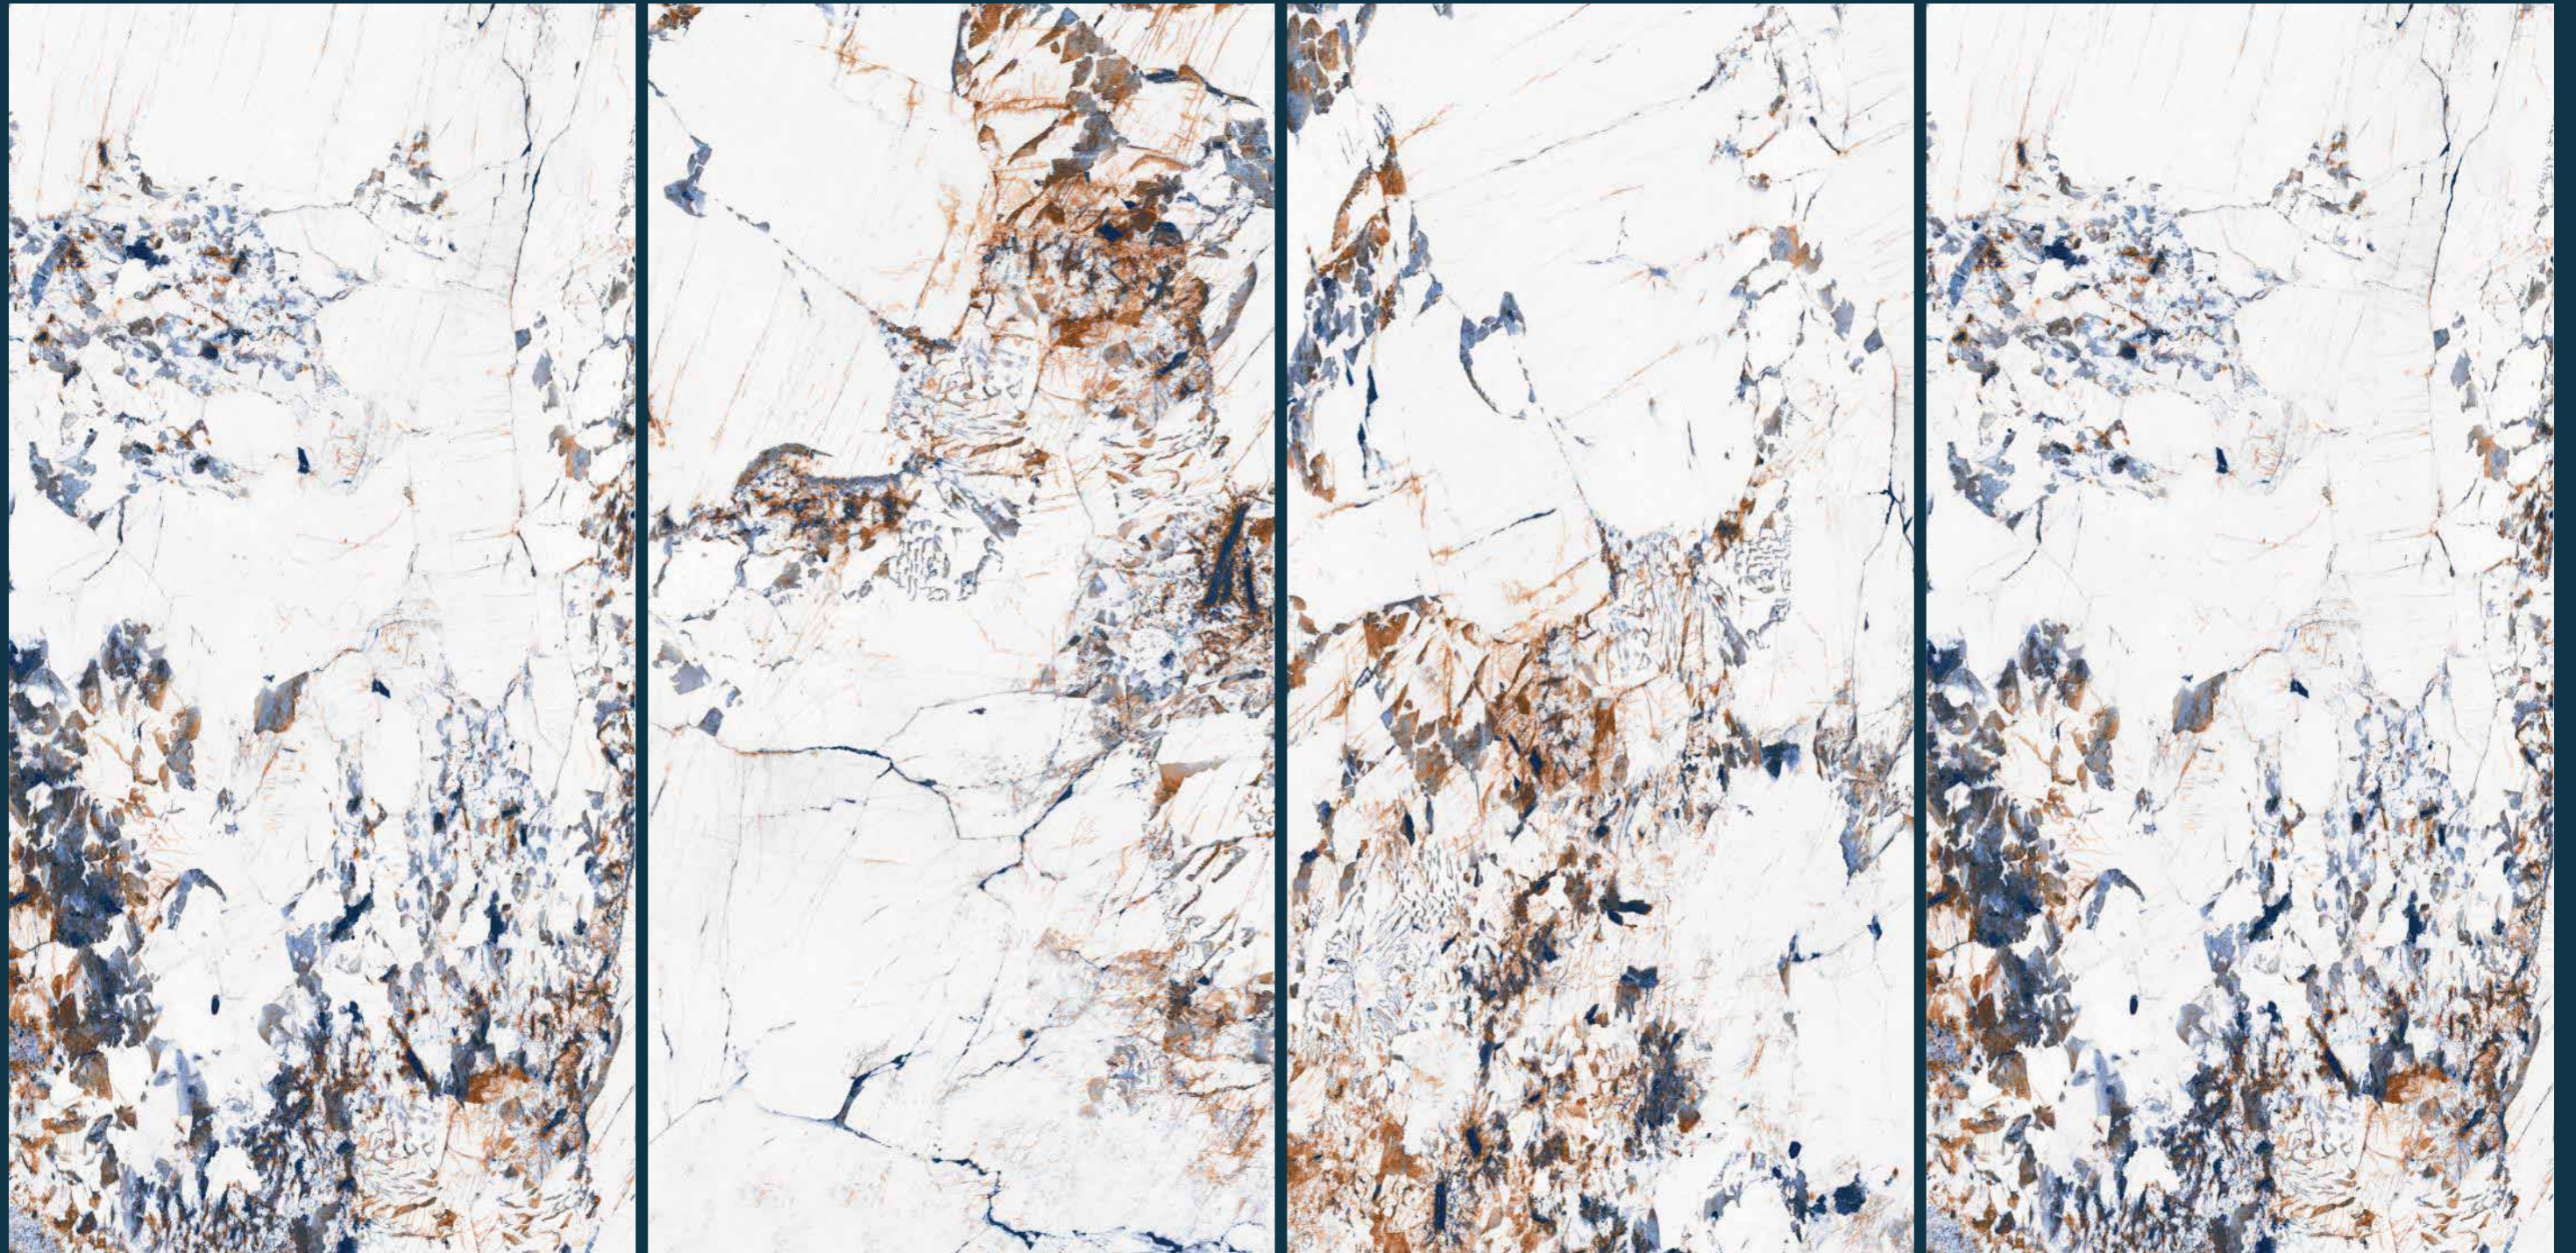

ALASKA 703 BLUE

SIZE
600x
1200MM

Series
GLOSSY

Random
03