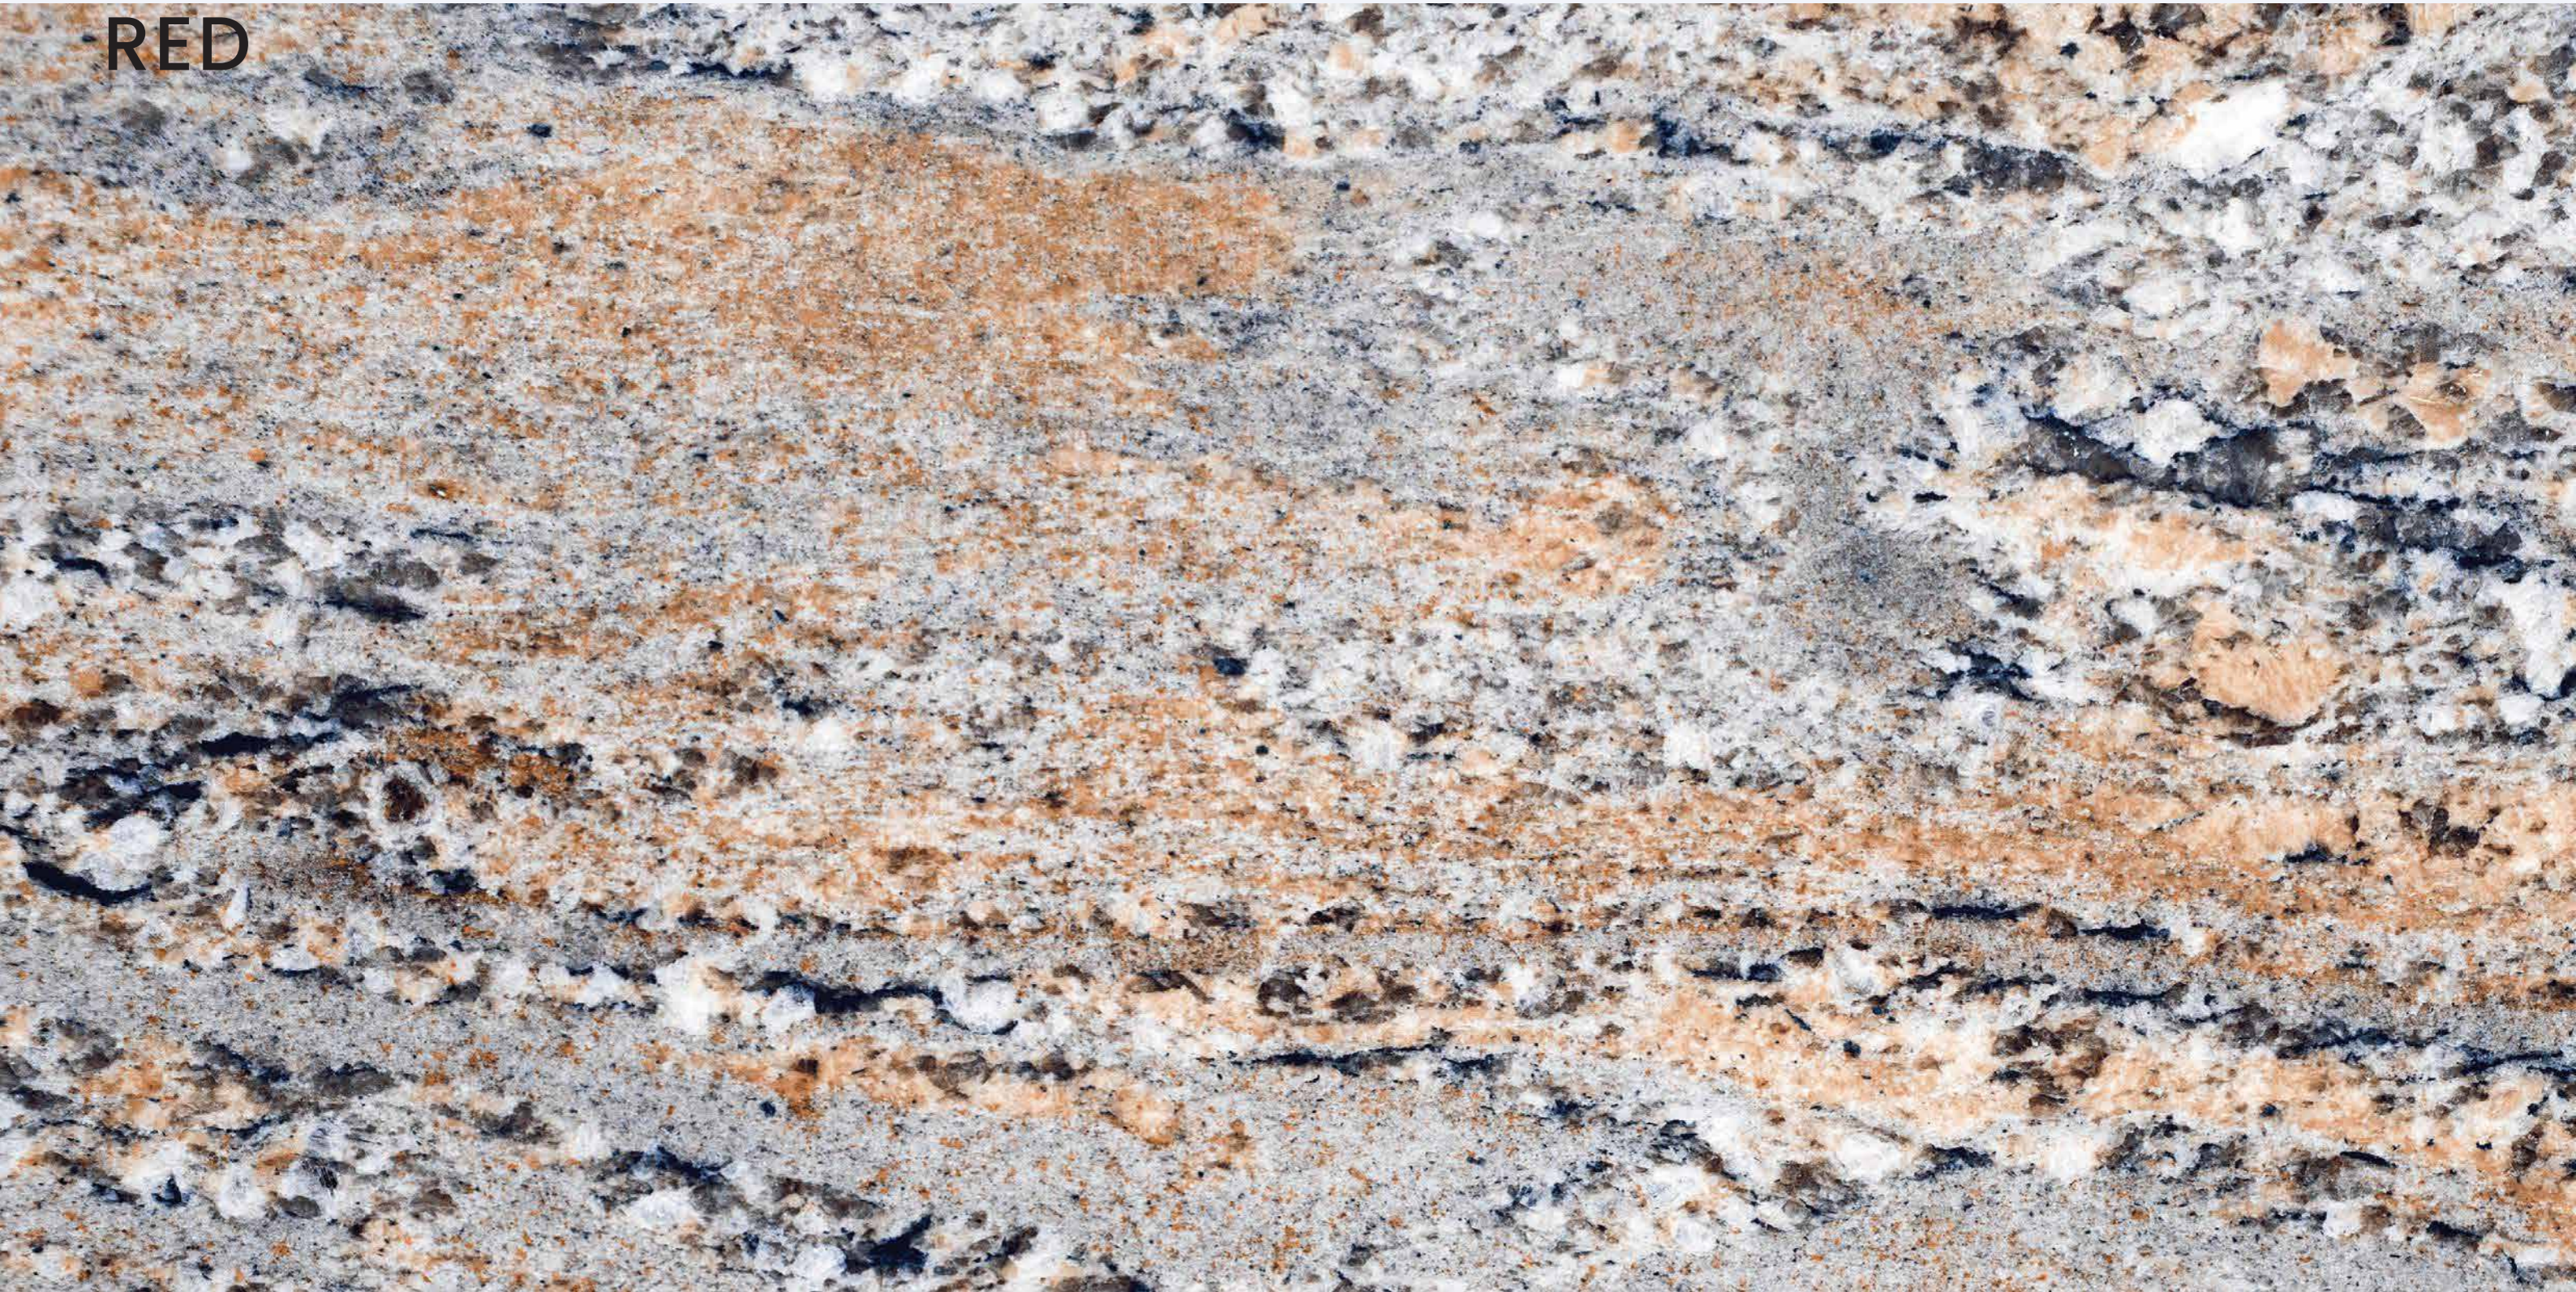

SIZE
600x
1200MM

Series
GLOSSY

Random
03

ALASKA 705 BROWN

ALASKA 706
RED

ALASKA 706 RED

SIZE
600x
1200MM

Series
GLOSSY