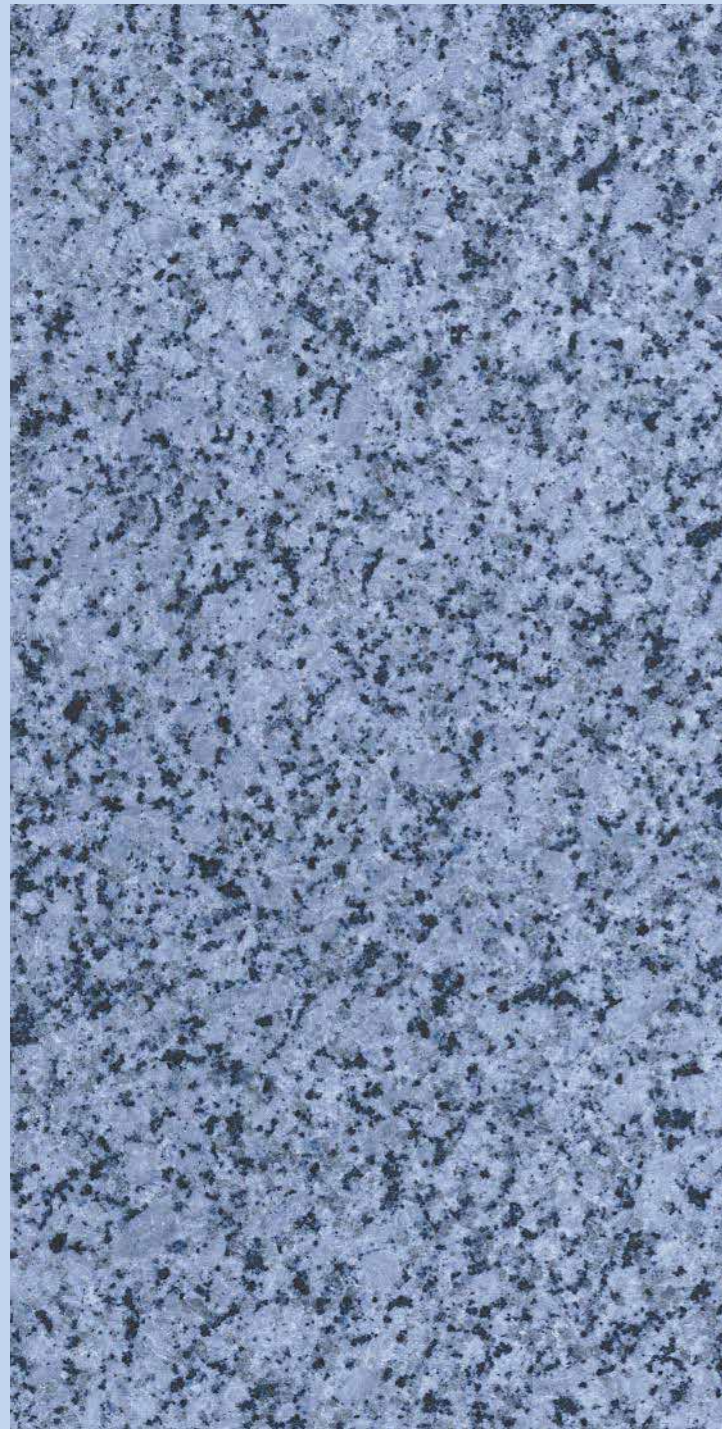

ALASKA 714 AQUA

SIZE
600x
1200MM

Series
GLOSSY

Random
05