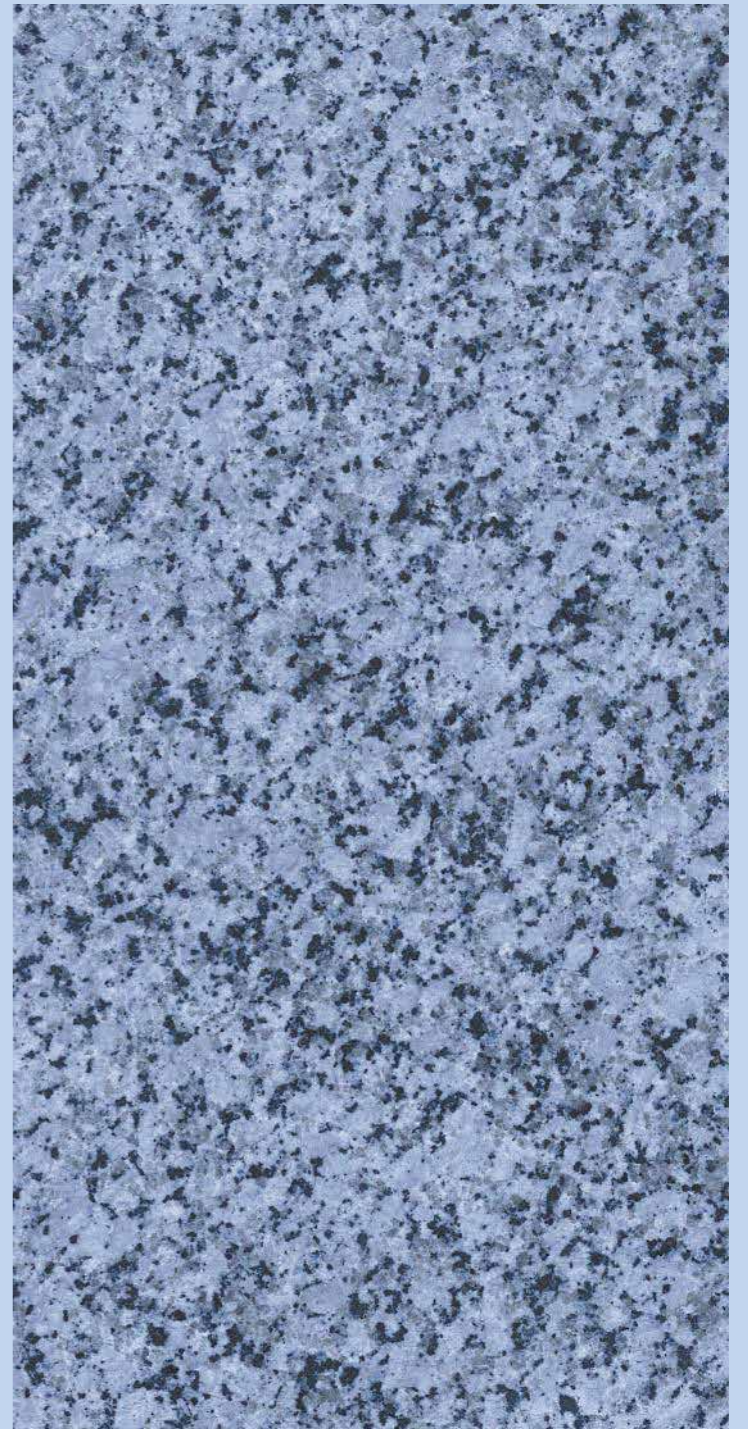

ALASKA 714 AQUA

SIZE
600x
1200MM

Series
GLOSSY

Random
05