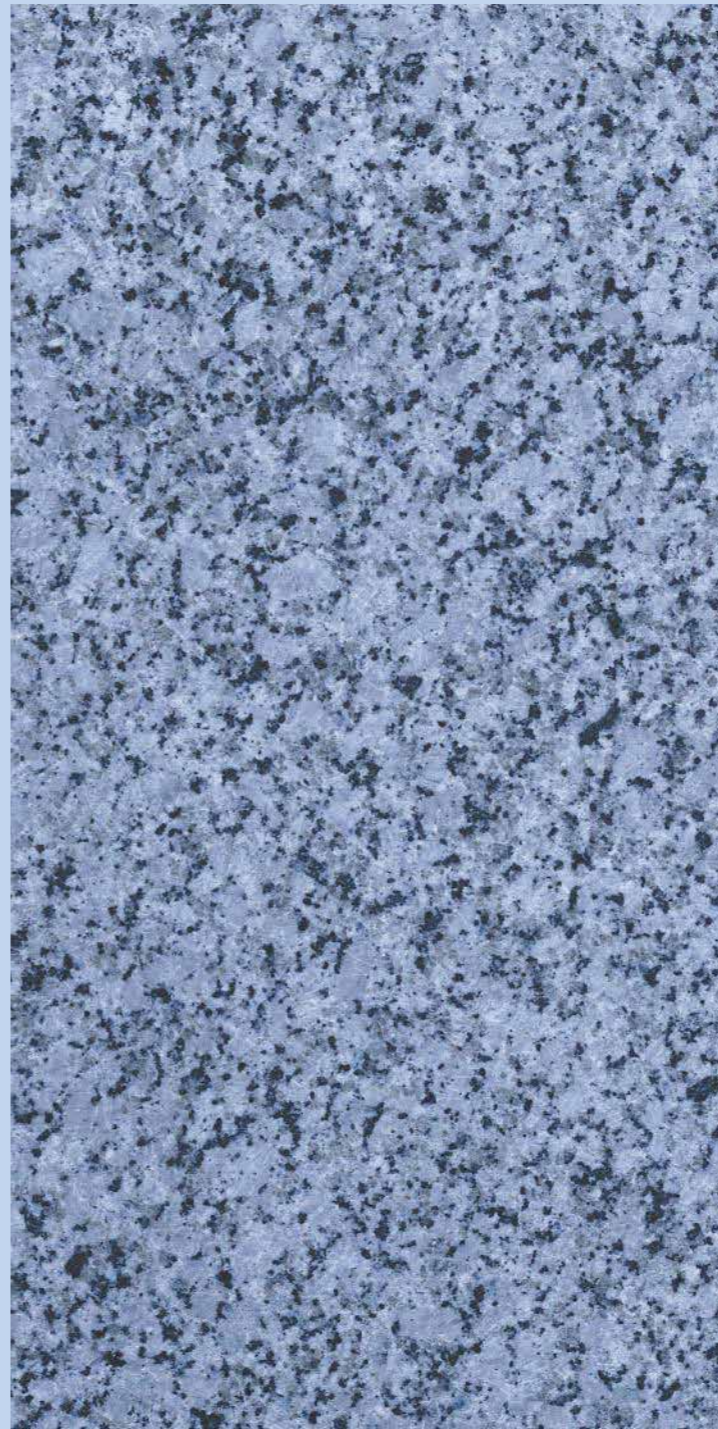

ALASKA 714 AQUA

SIZE
600x
1200MM

Series
GLOSSY

Random
05