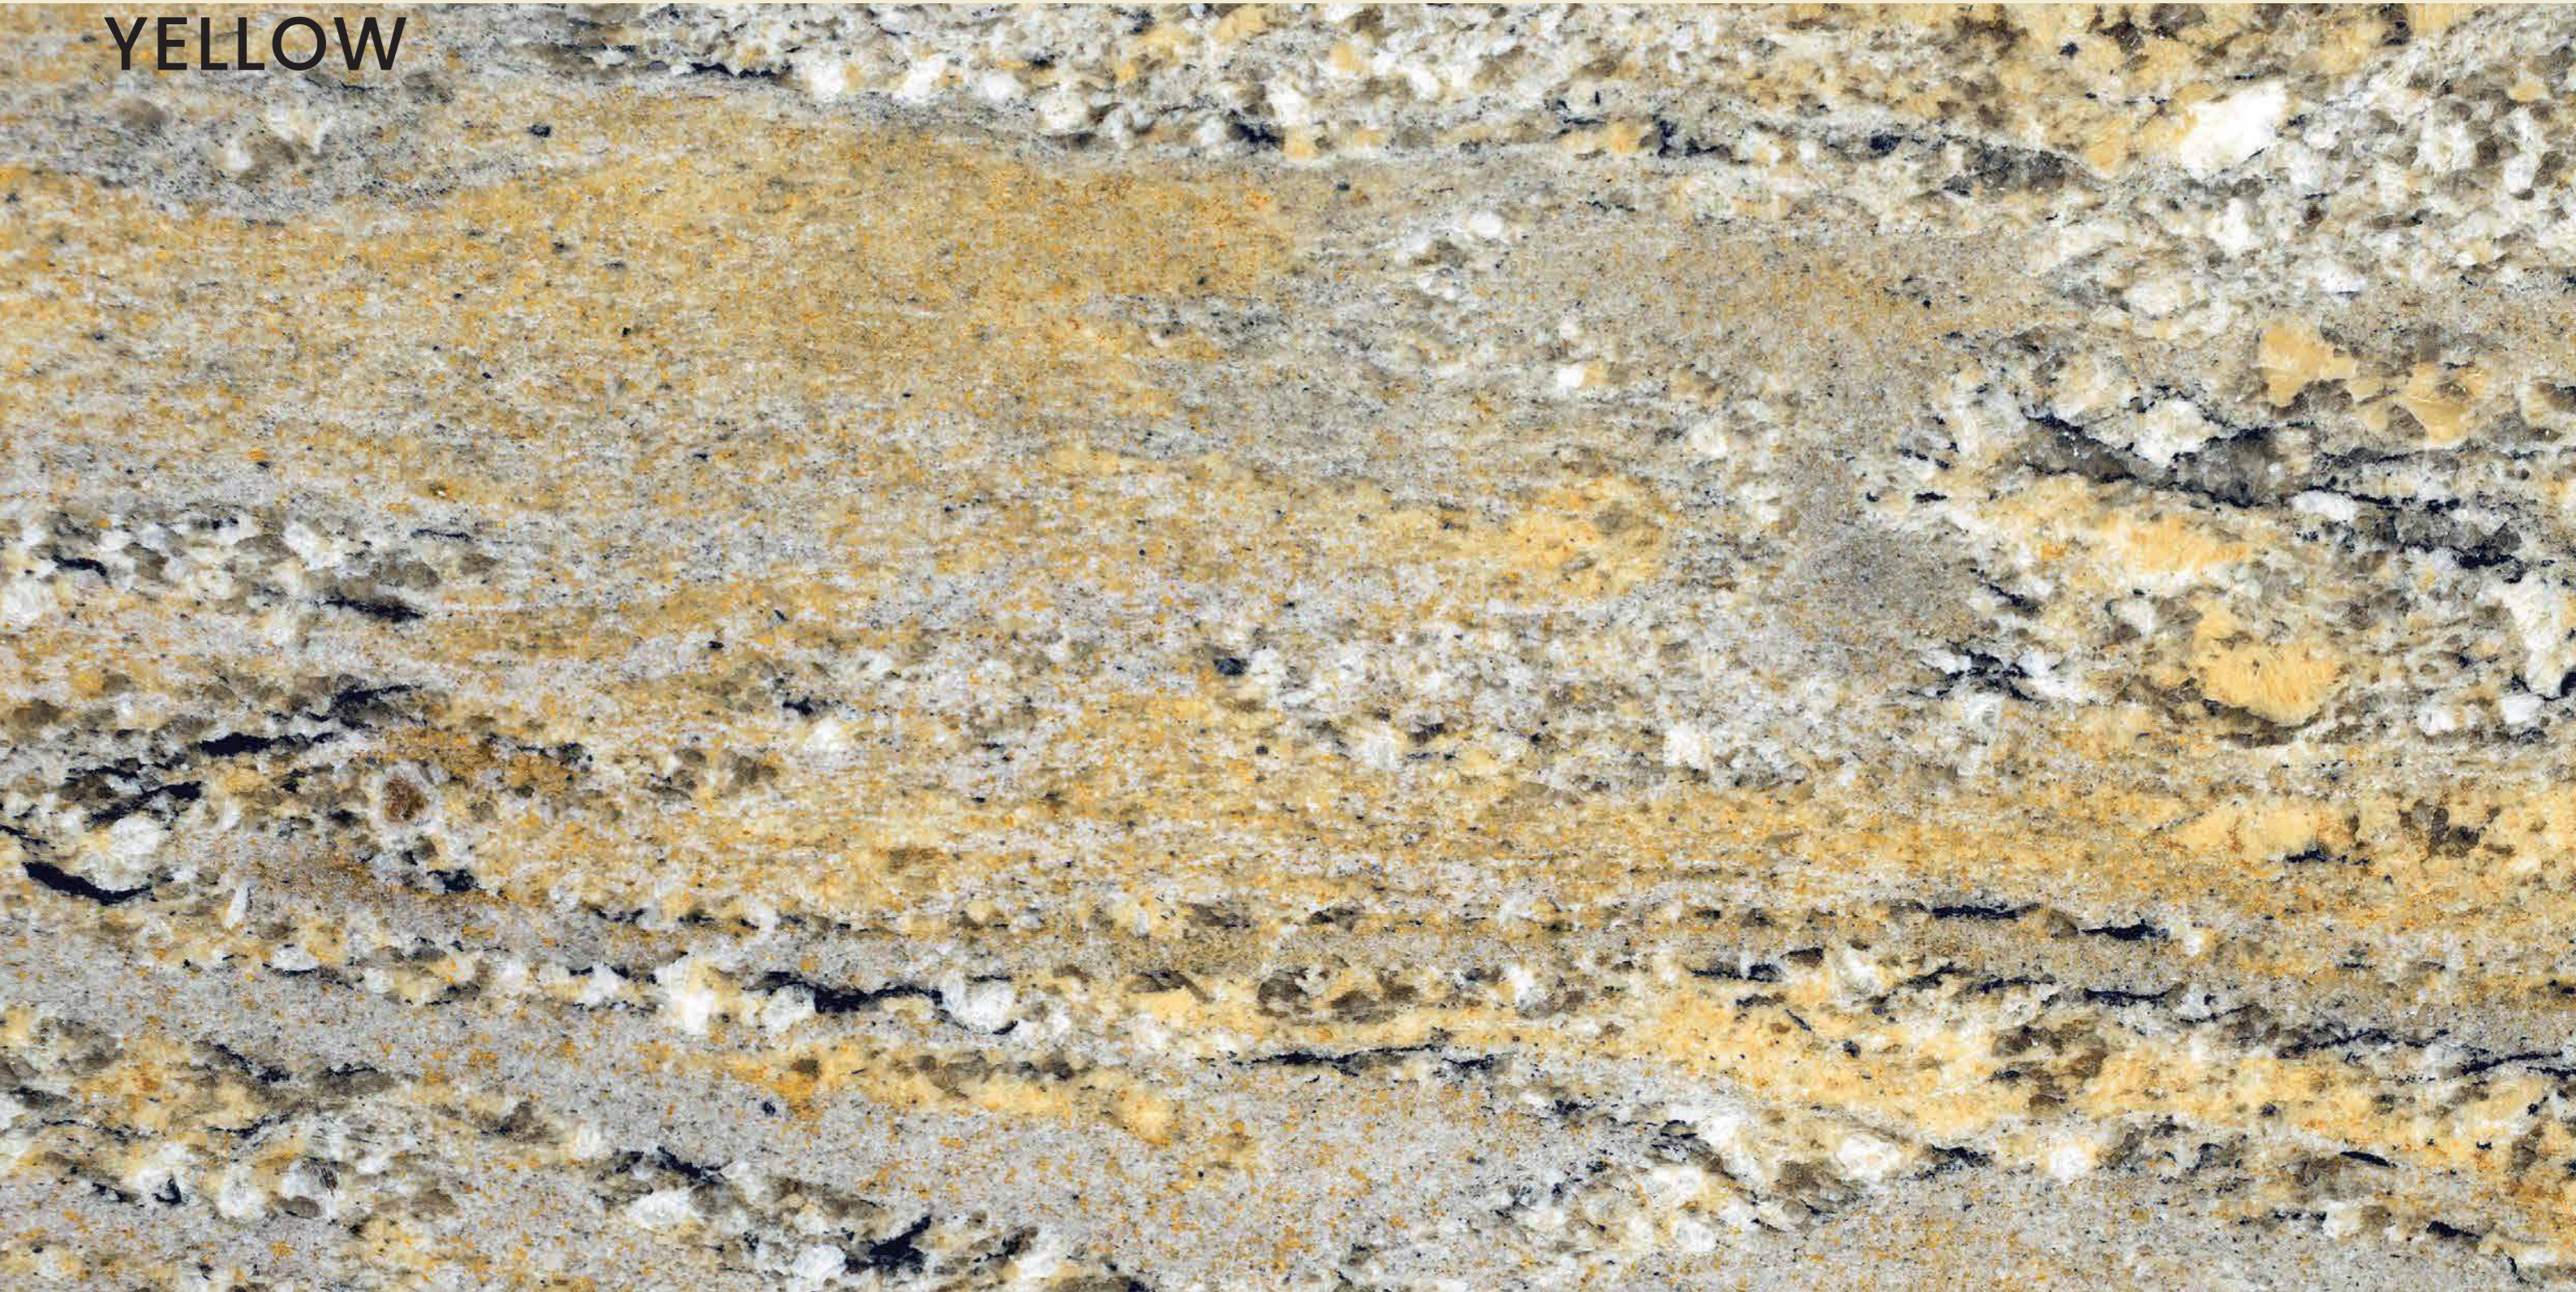

Random
03

ALASKA 706 RED

ALASKA 706
YELLOW

ALASKA 706 YELLOW

SIZE
600x
1200MM

Series
GLOSSY

Random
03

ALASKA 706 YELLOW