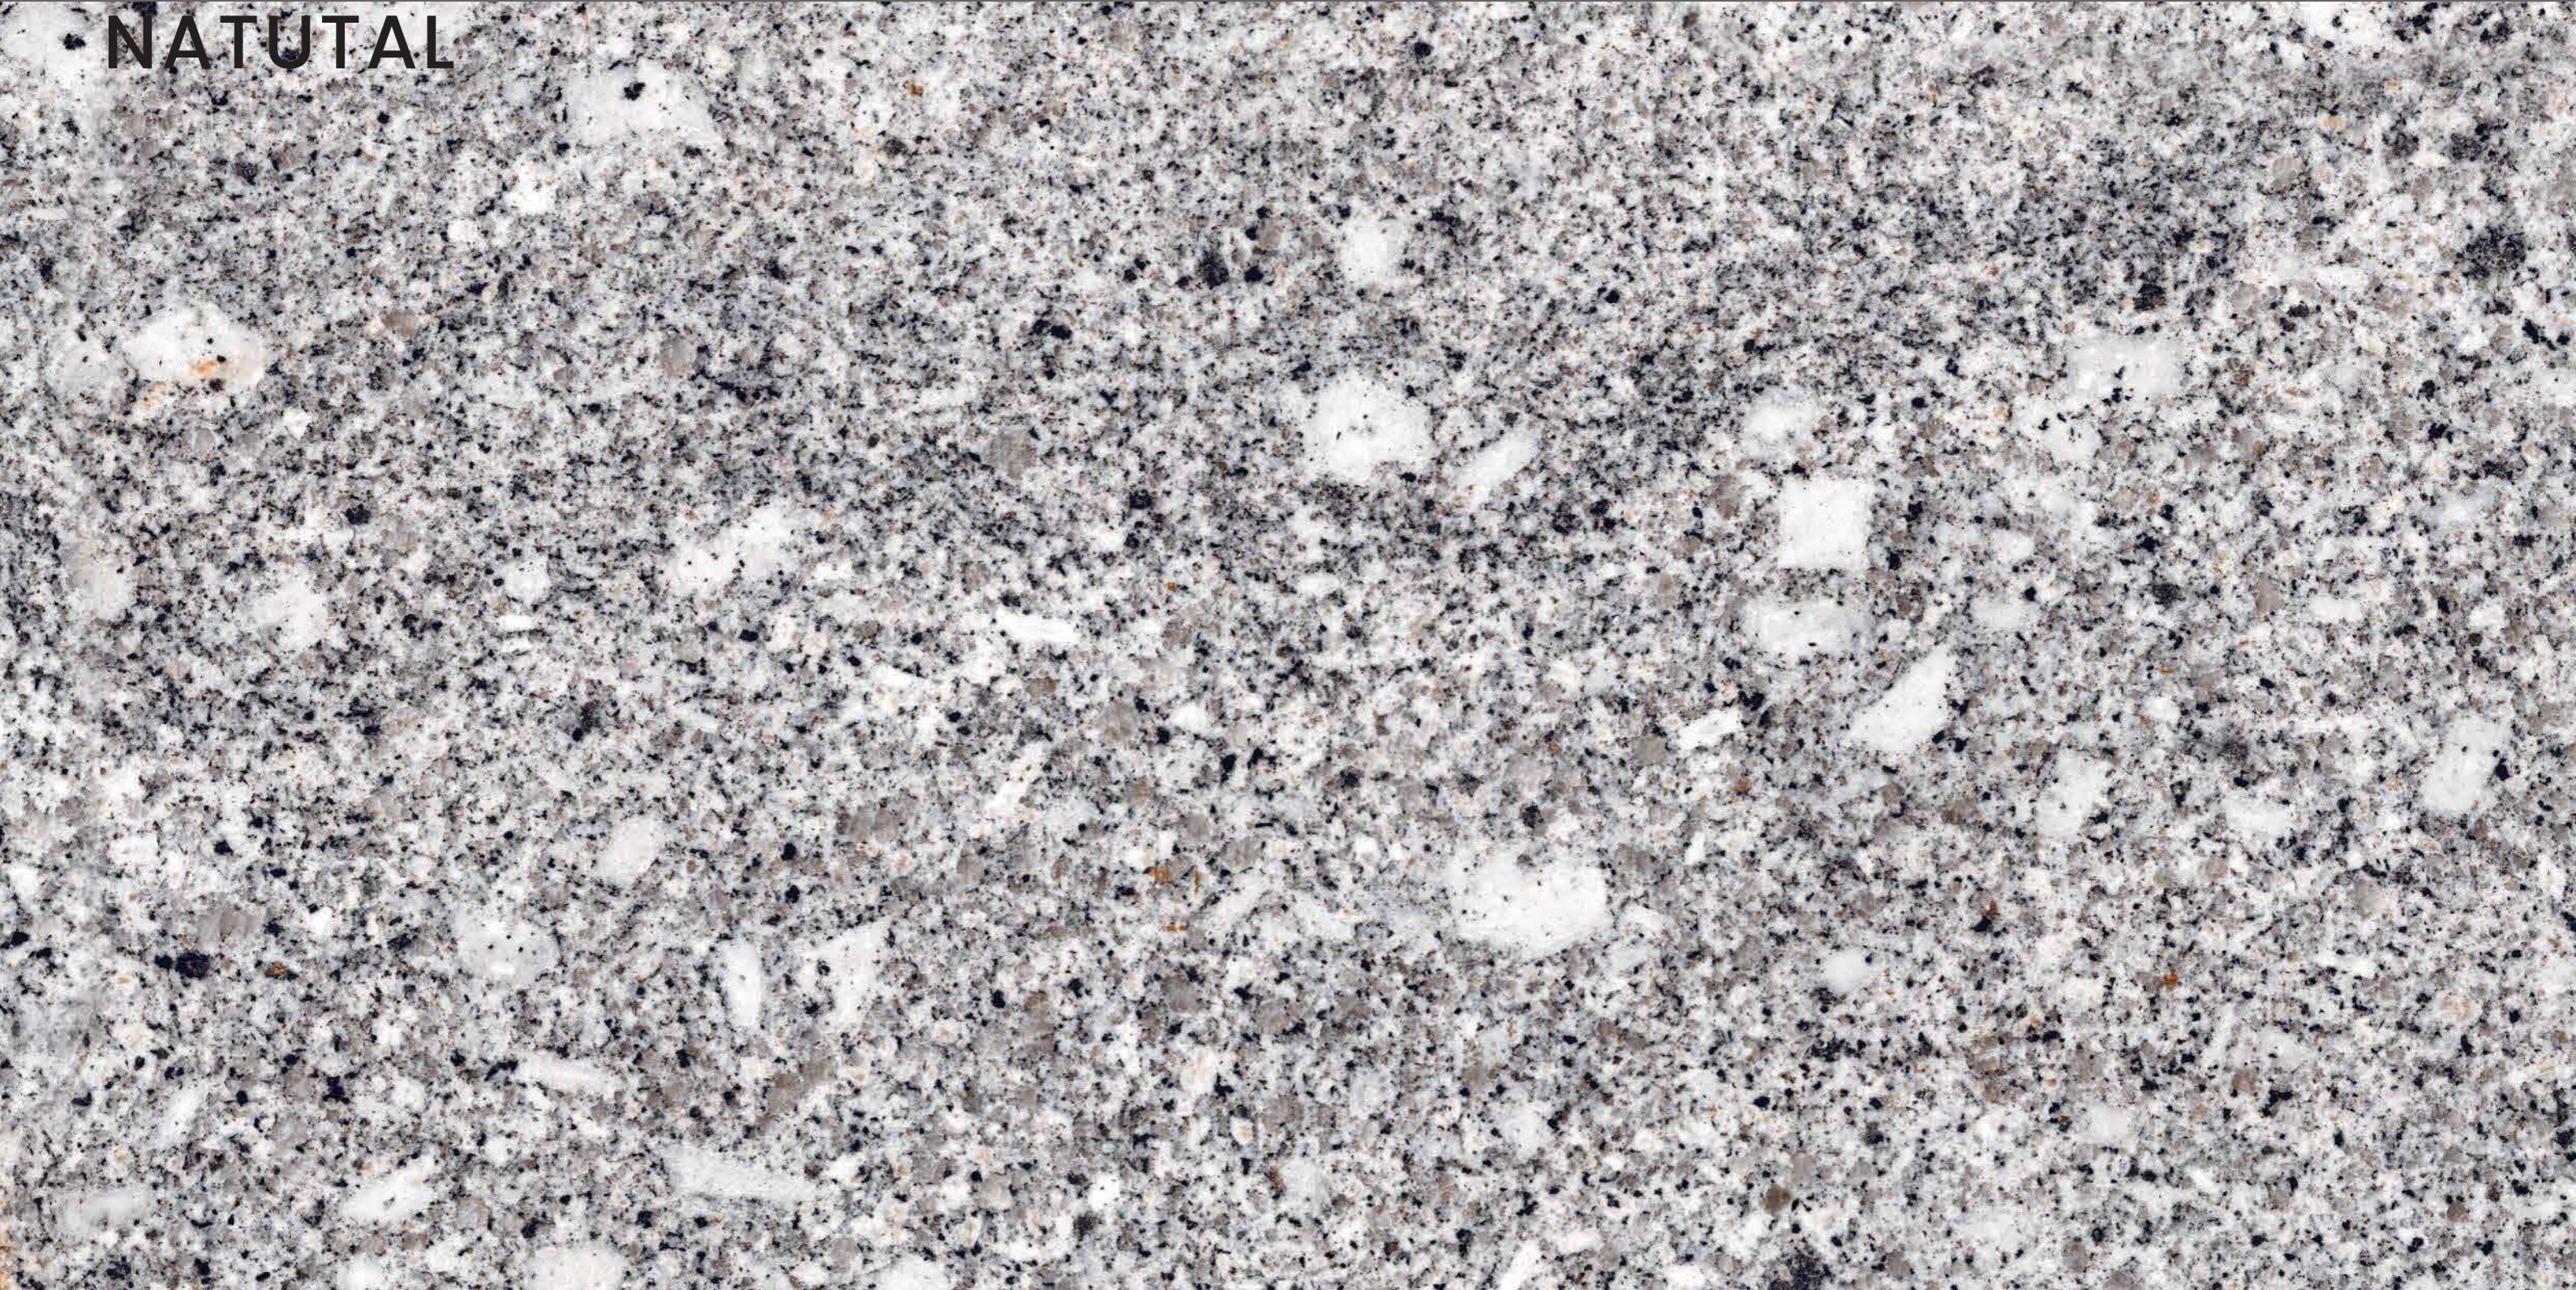

ALASKA 701
NATURAL