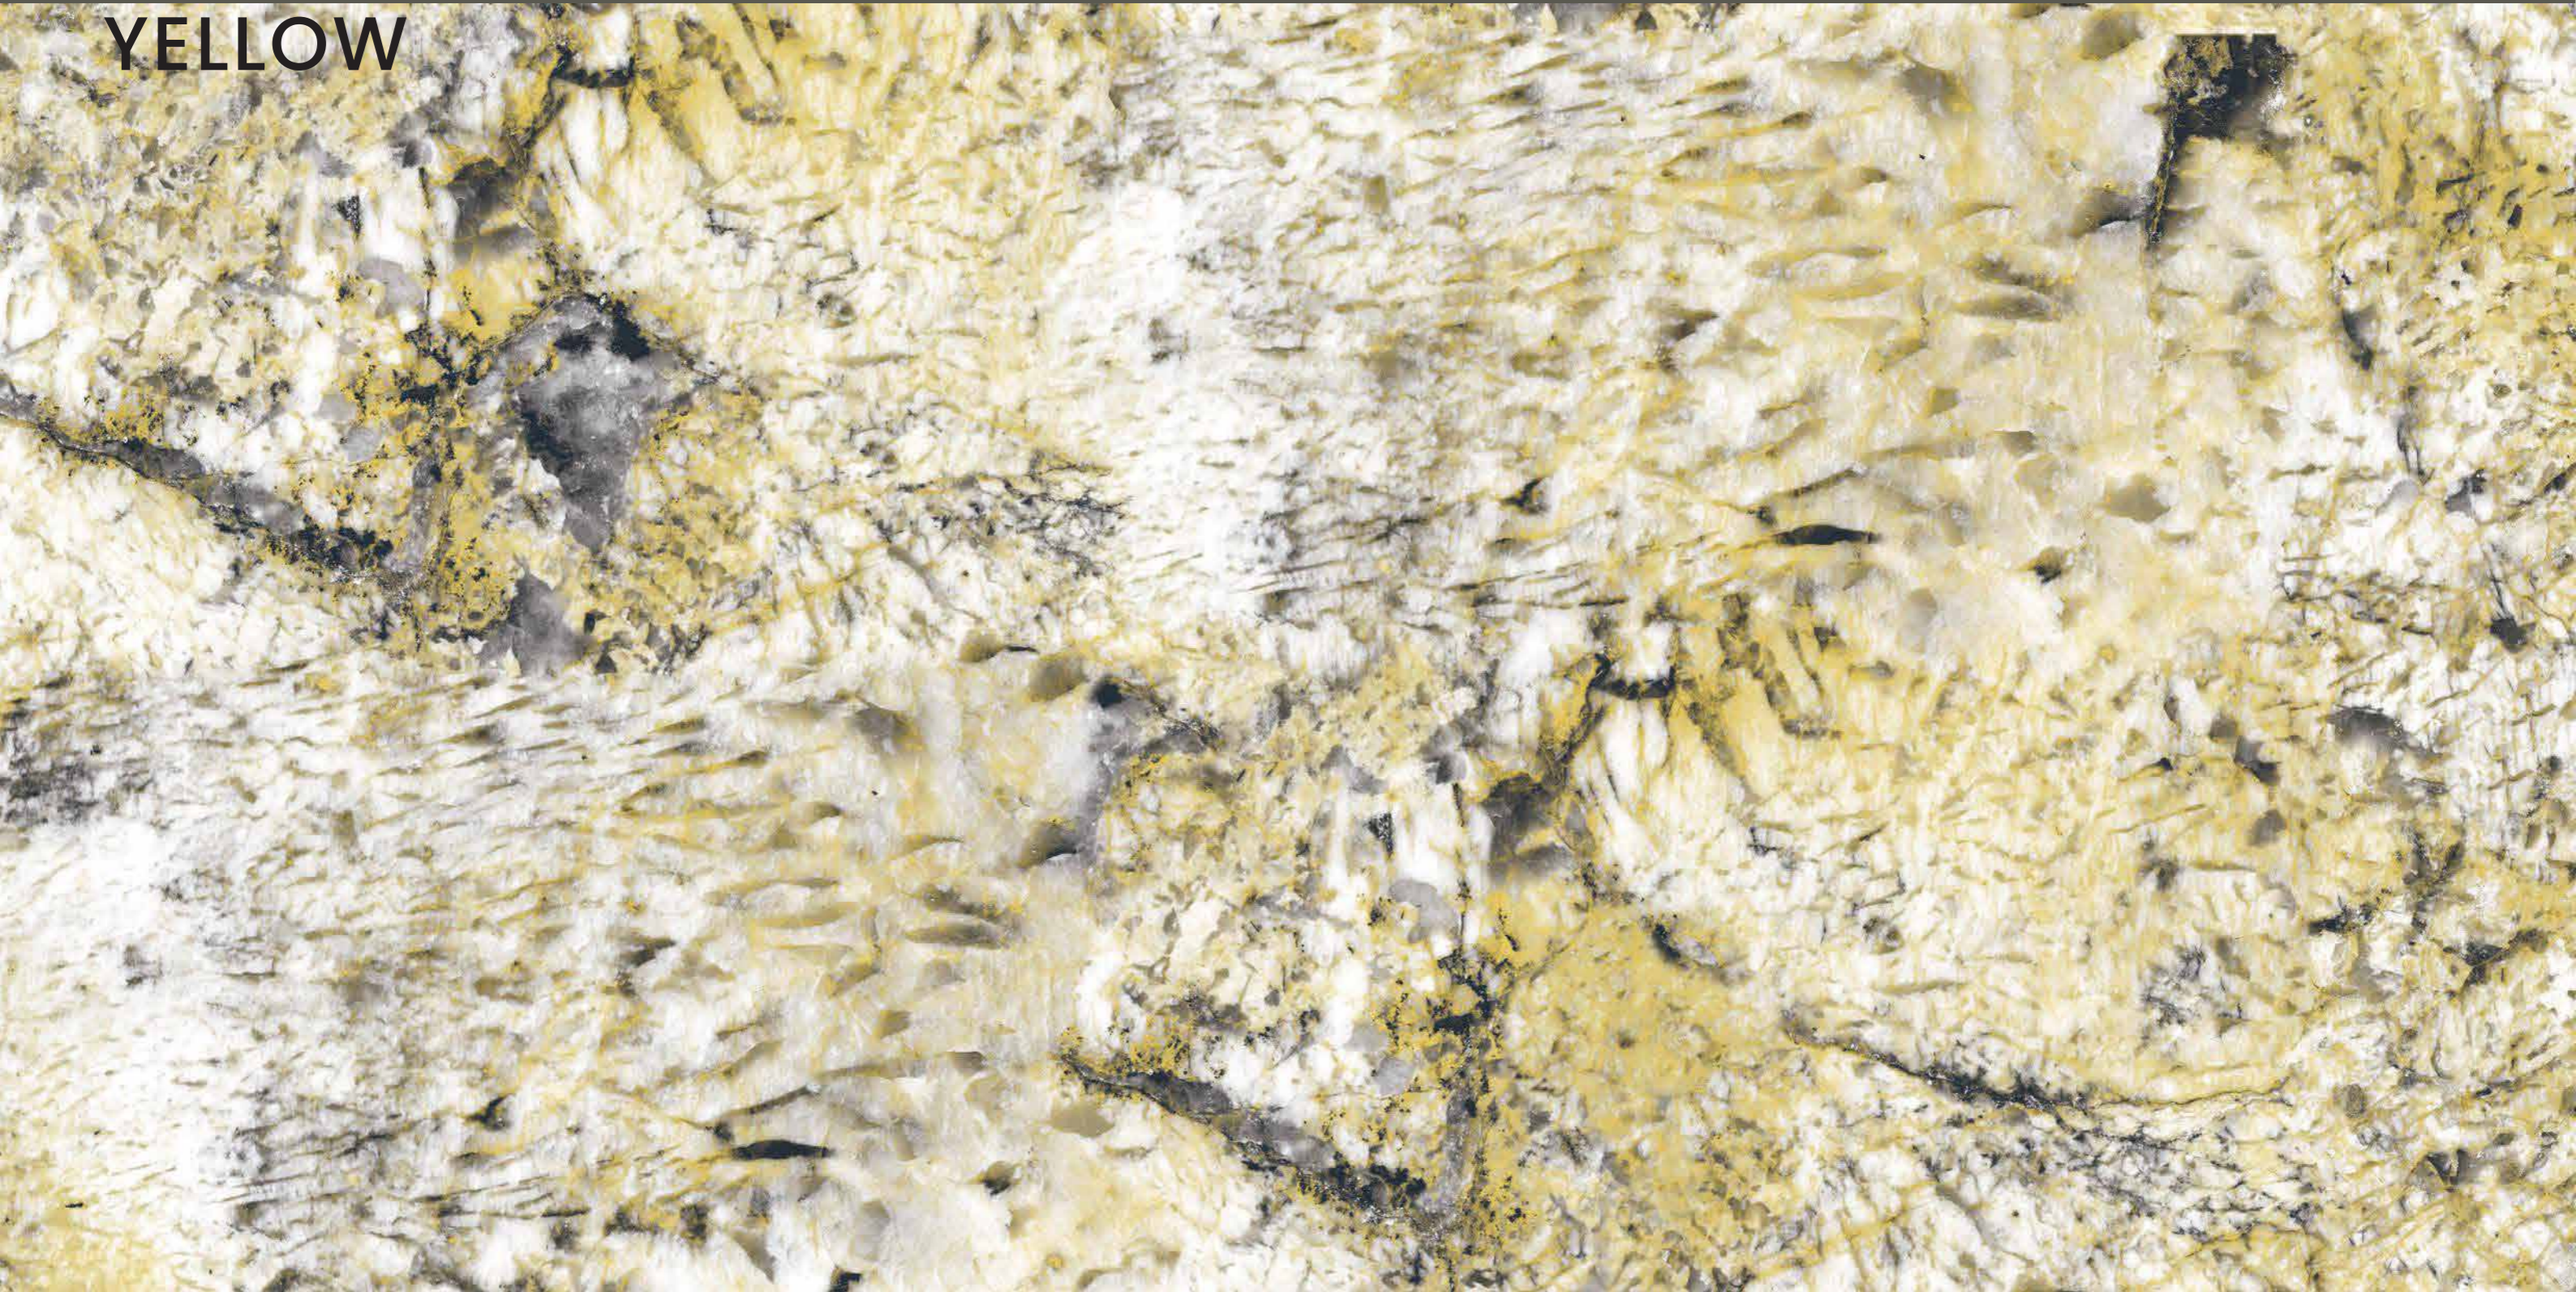

ALASKA 702
RED

ALASKA 702 RED

SIZE
600x
1200MM

Series
GLOSSY

Random
03

ALASKA 702 RED

ALASKA 702
YELLOW

ALASKA 702 YELLOW