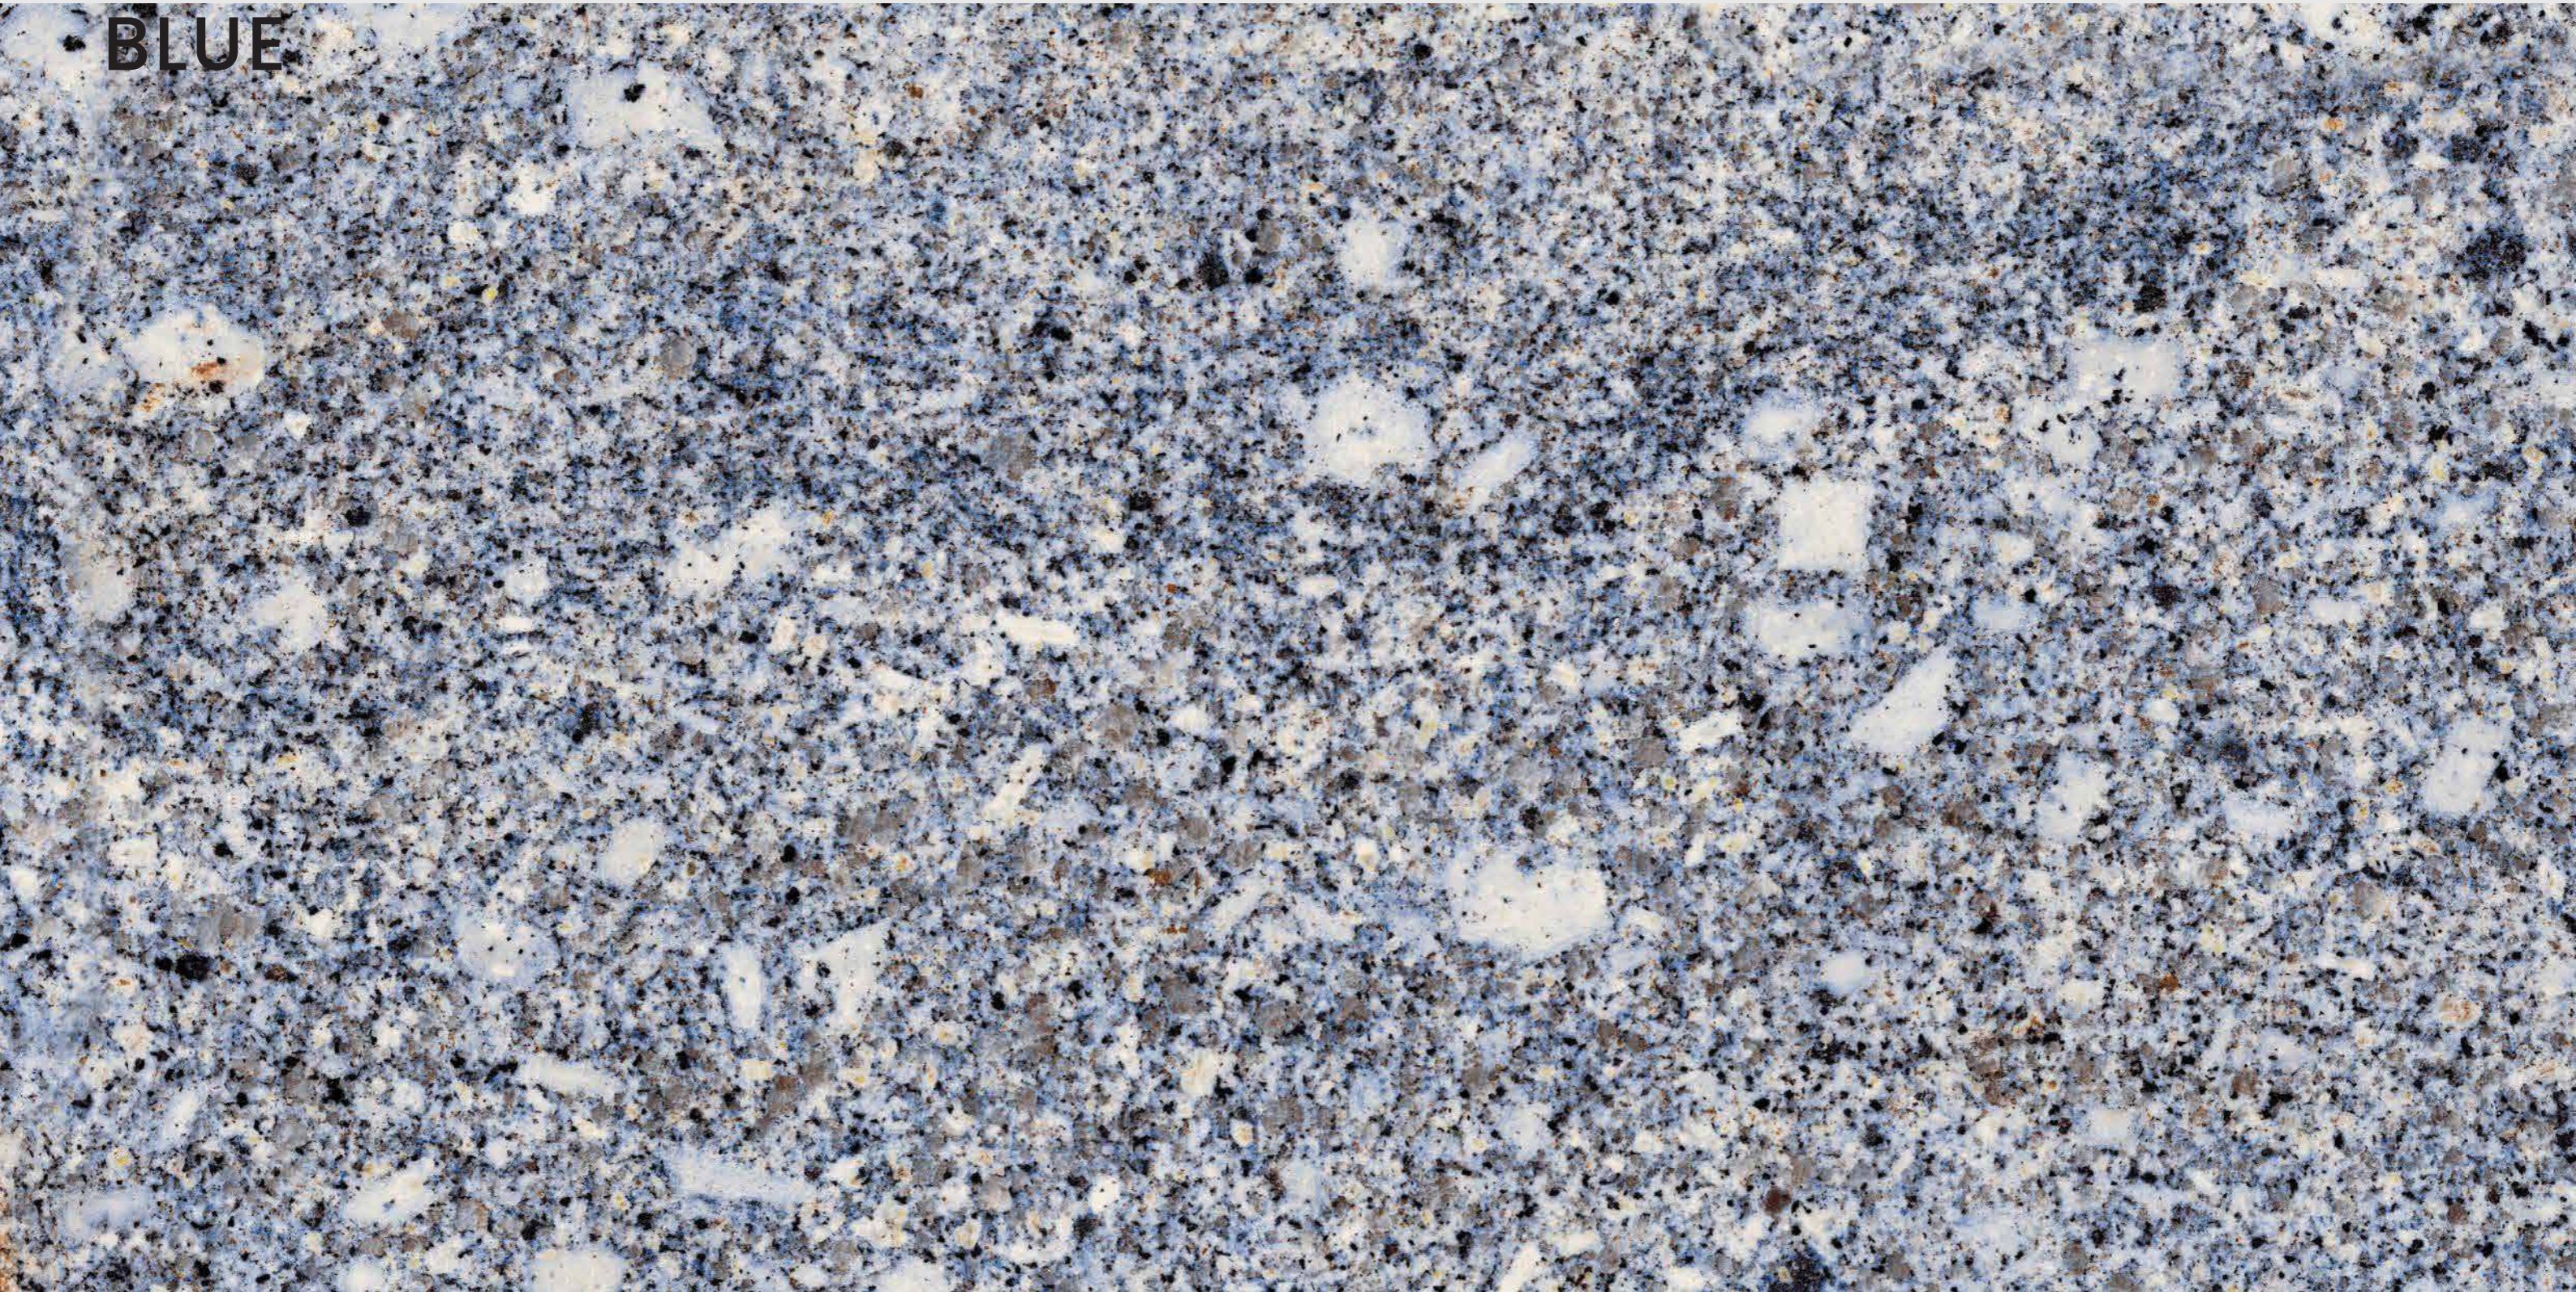

ALASKA 701
BLUE