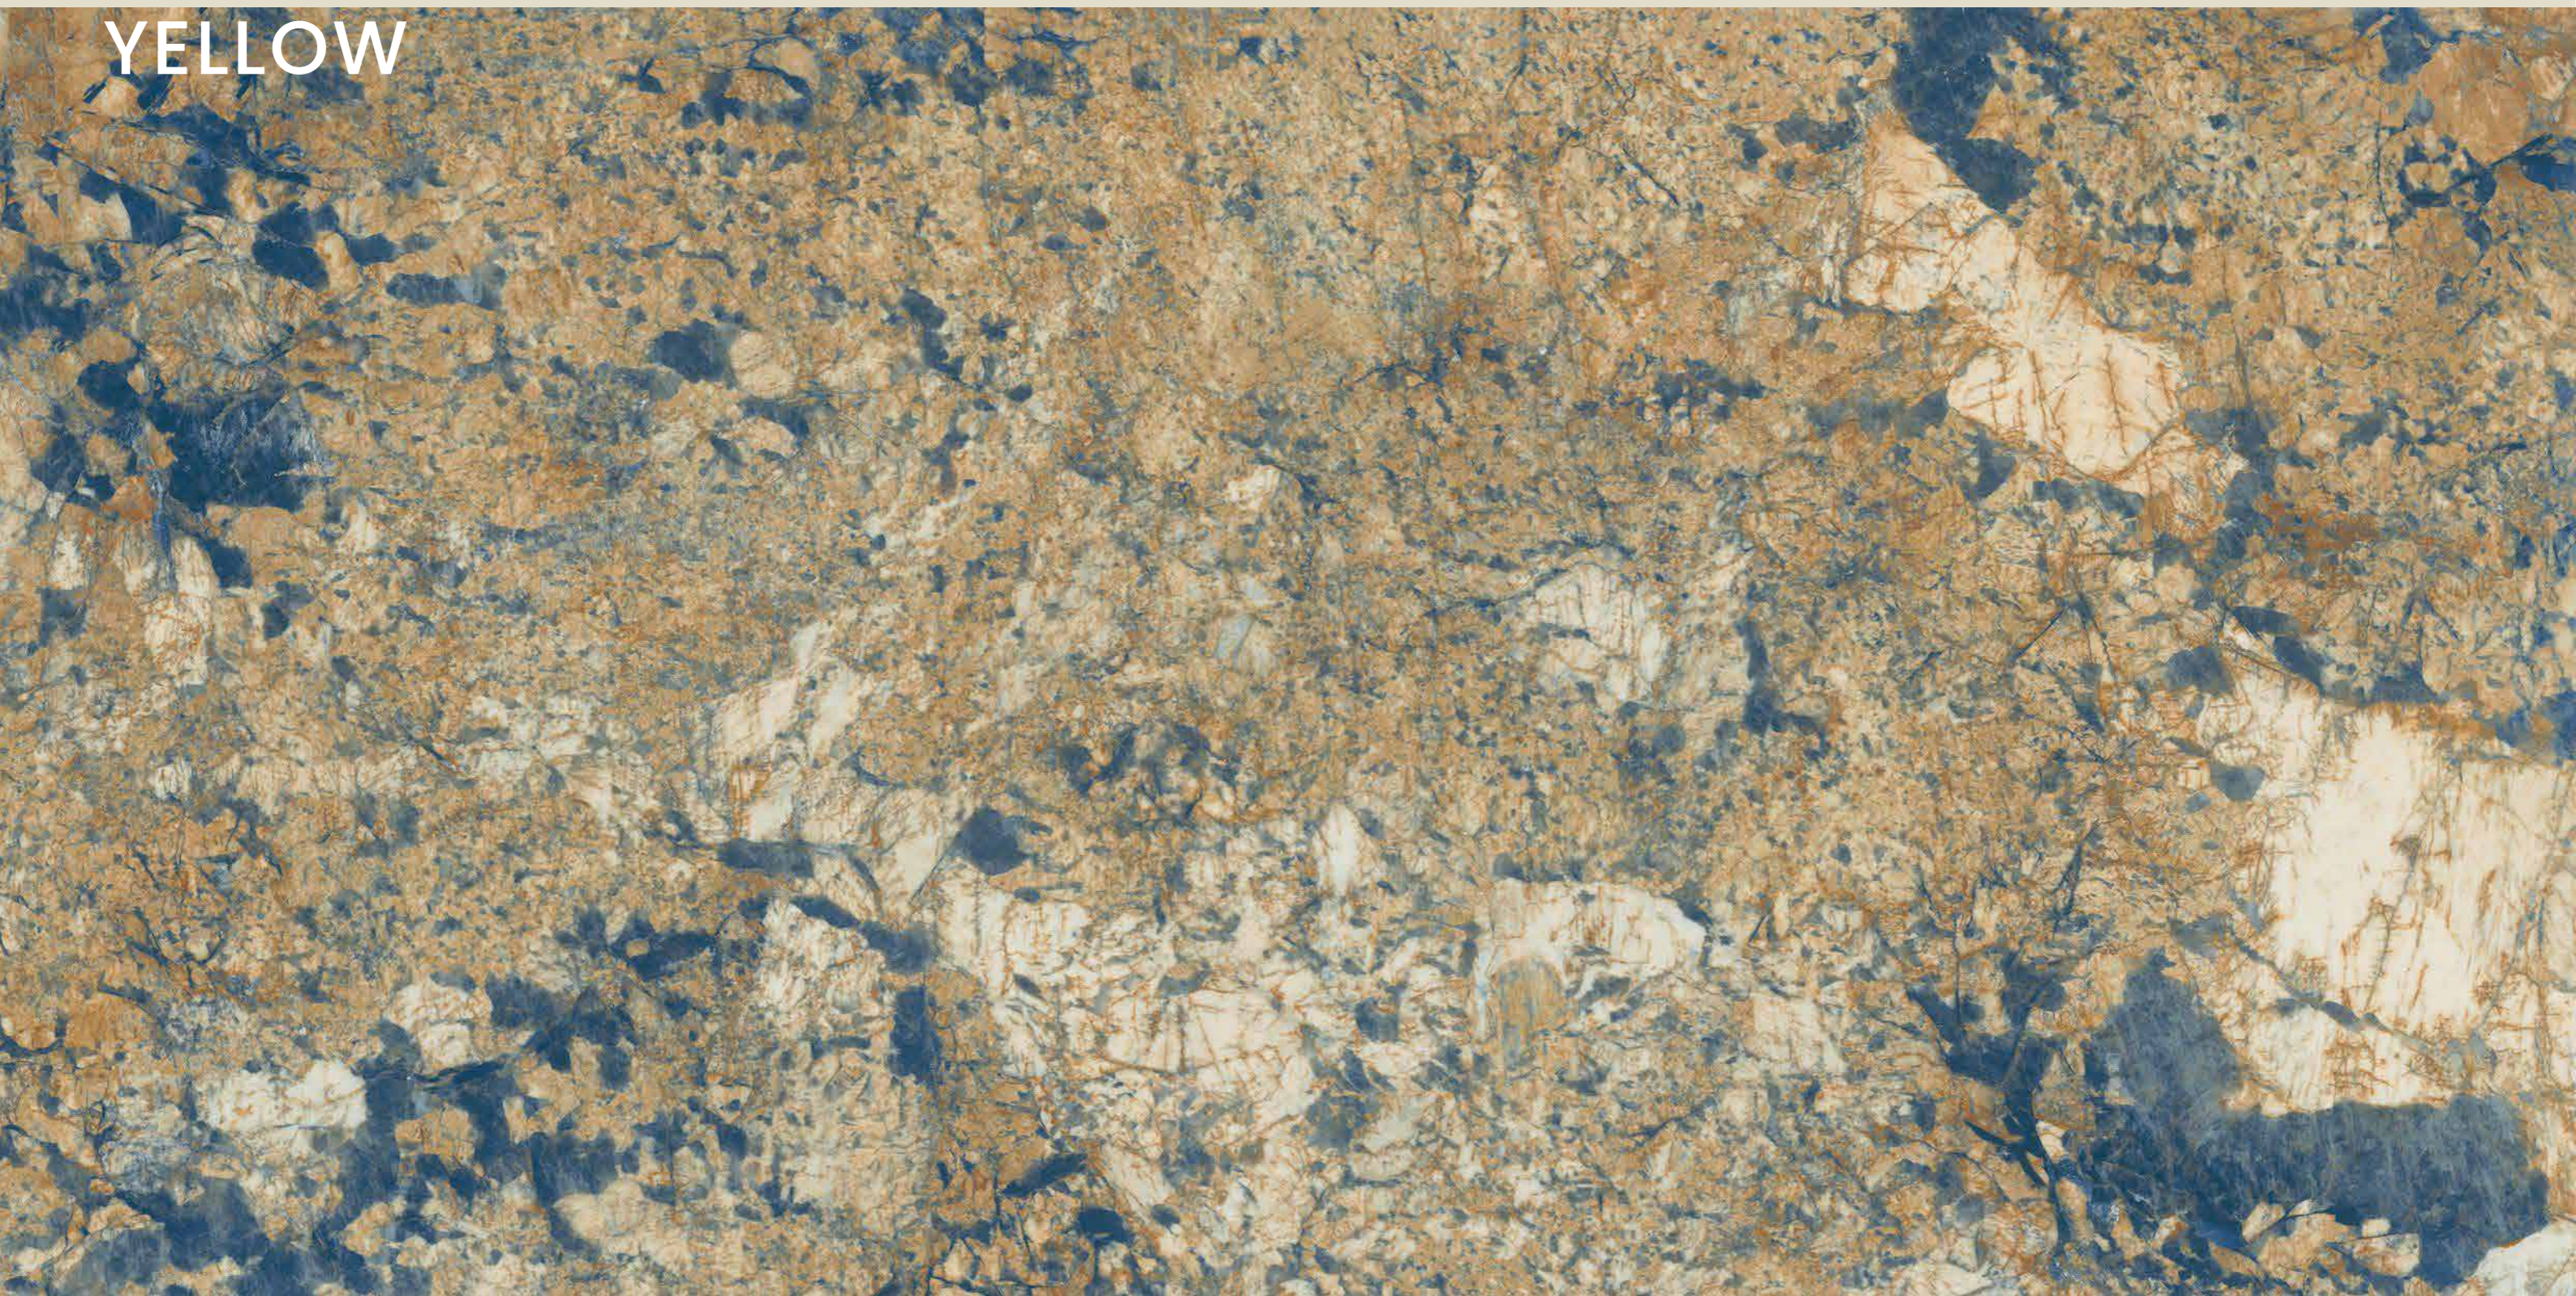

ALASKA 716
YELLOW