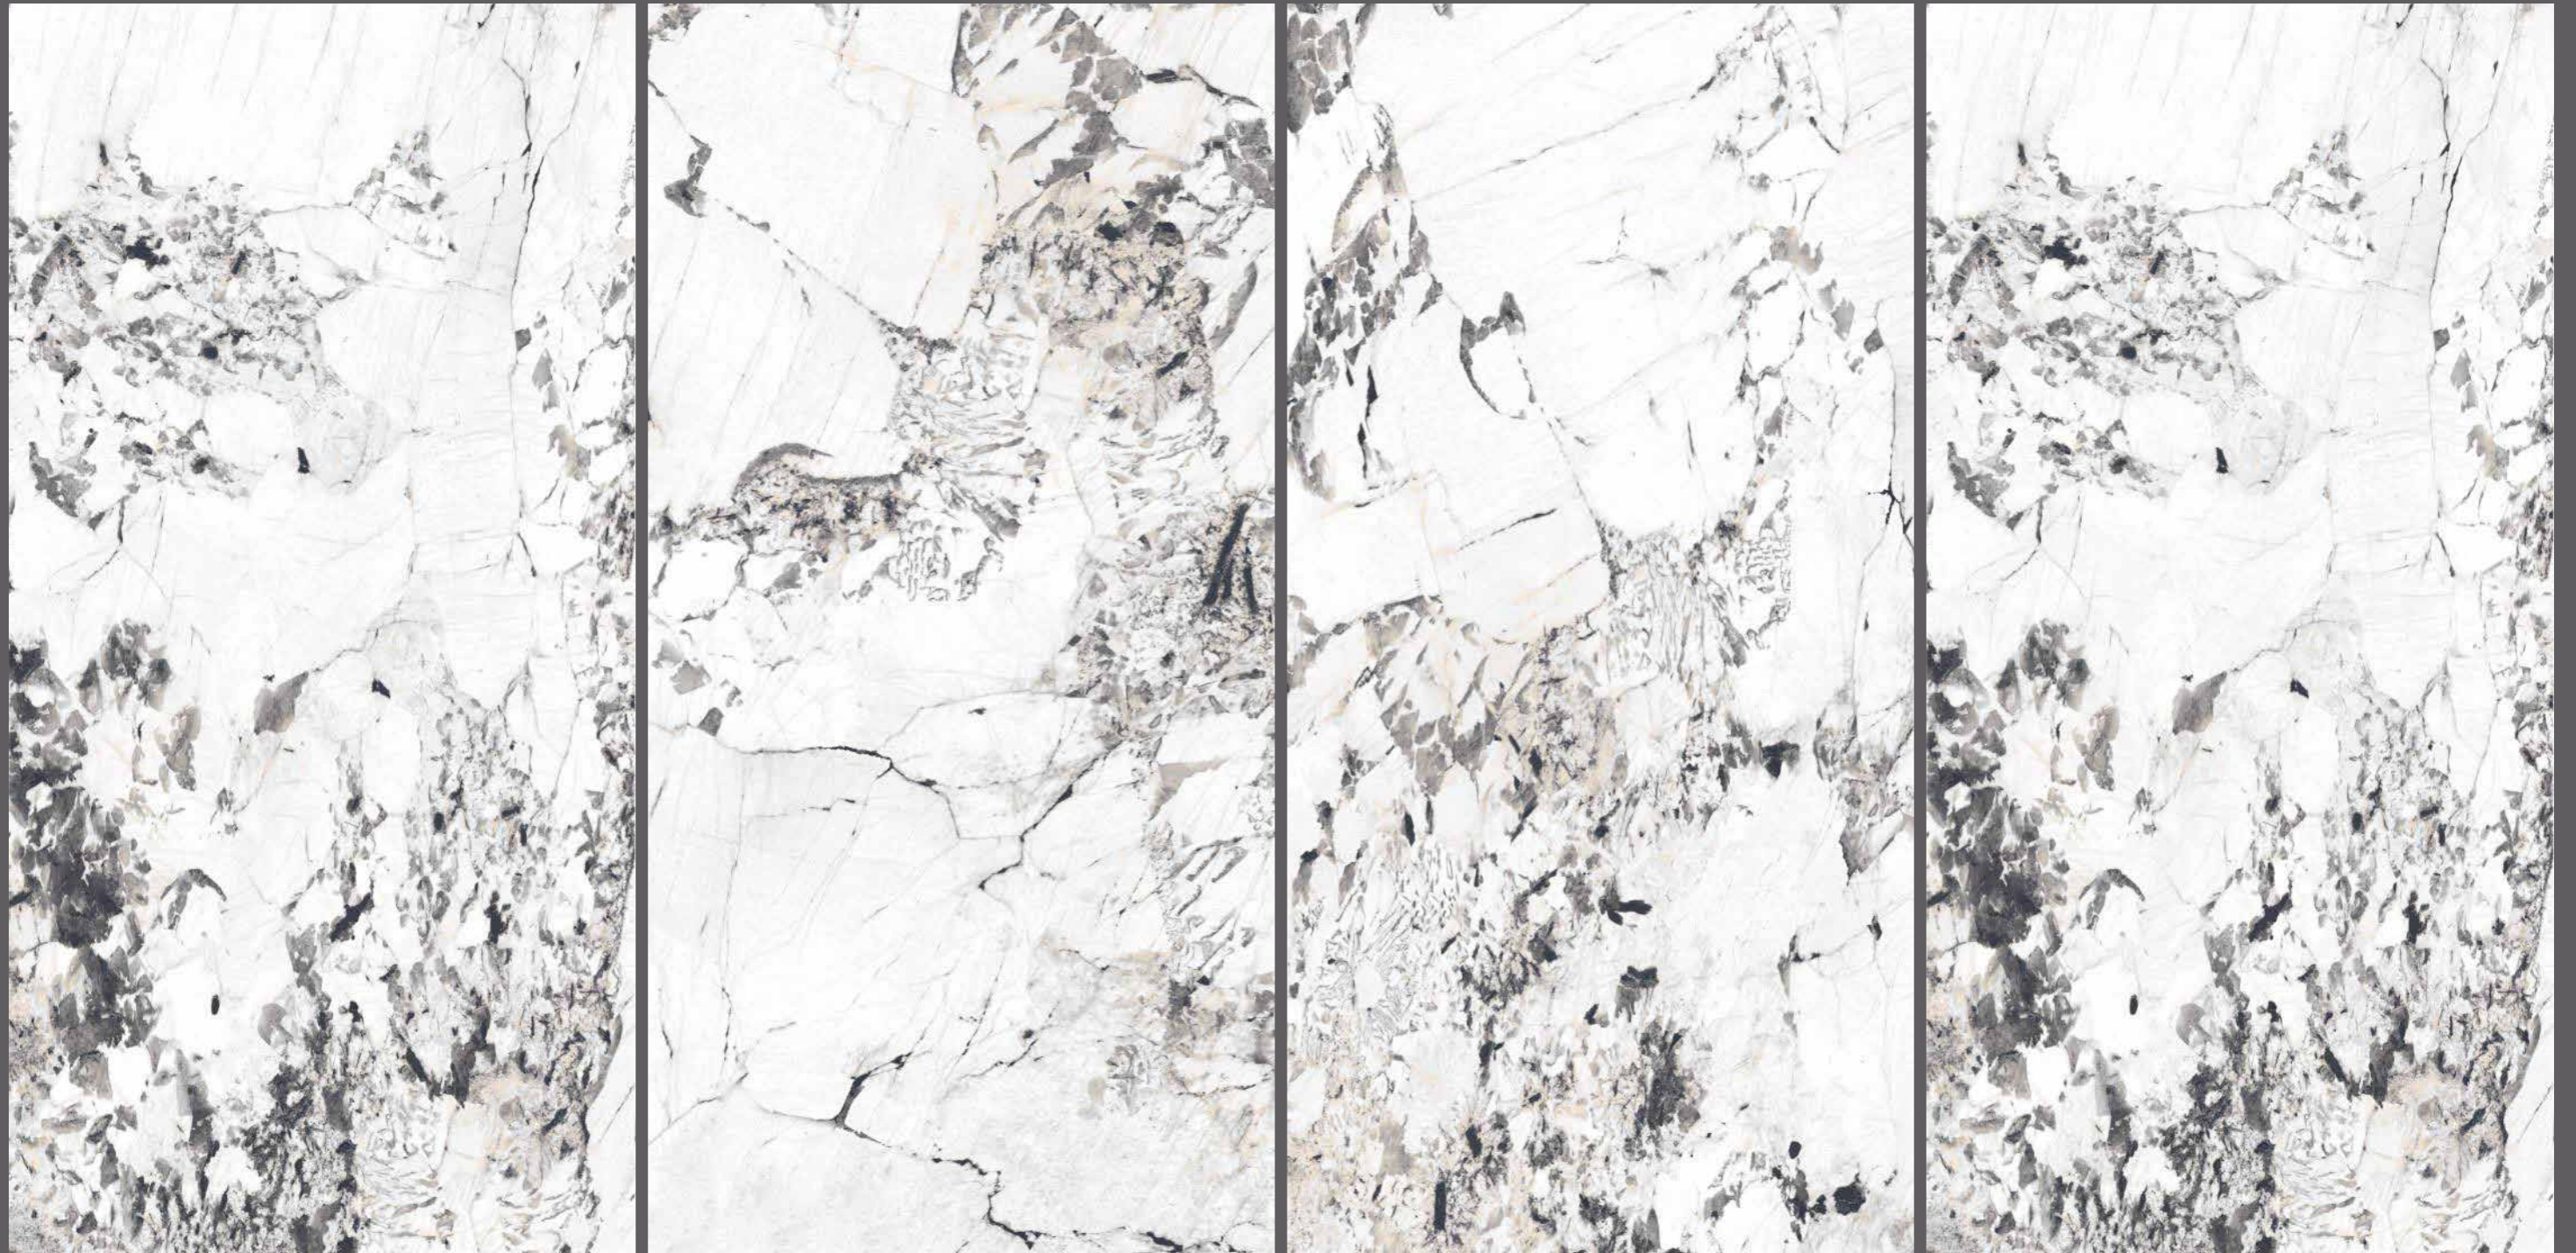

Random
03

ALASKA 703 BLUE

ALASKA 703
GREY

ALASKA 703 GREY

SIZE
600x
1200MM

Series
GLOSSY

Random
03

ALASKA 703 GREY