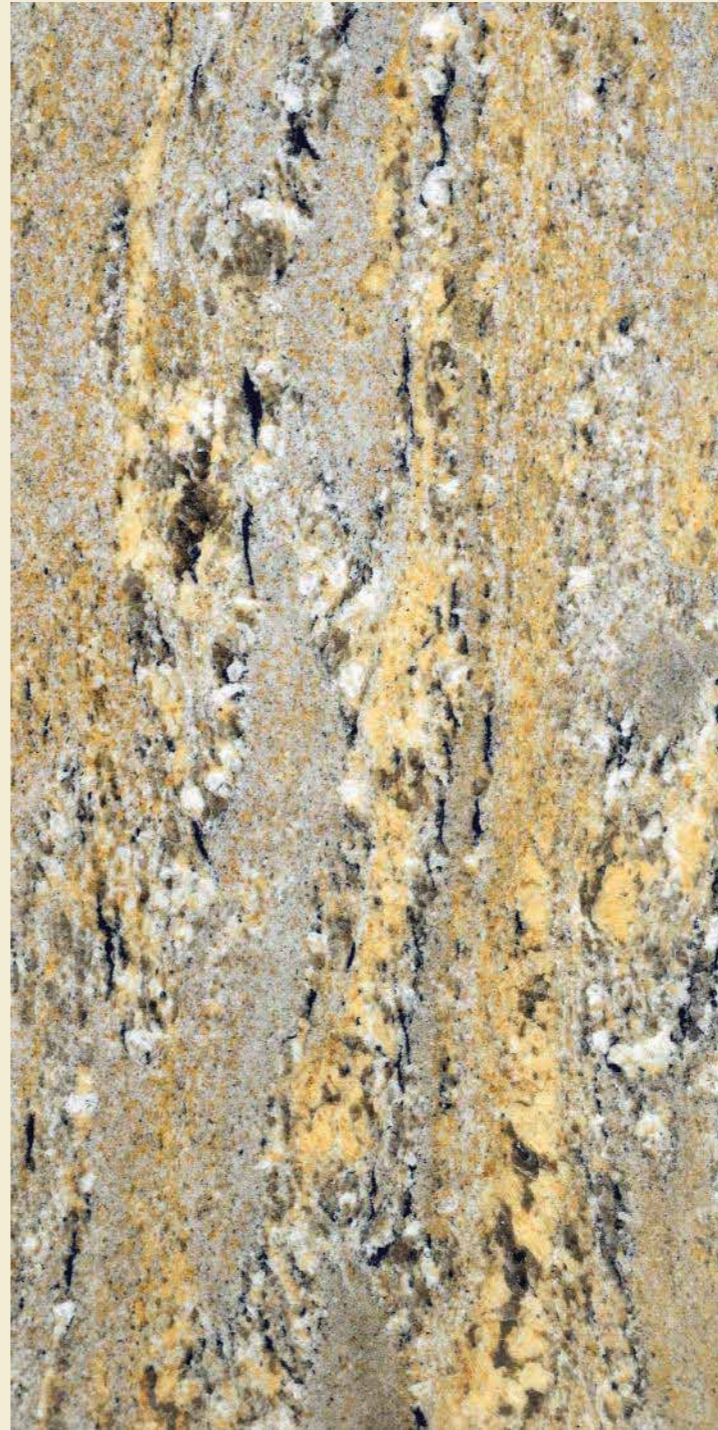

Random
03

ALASKA 706 RED

ALASKA 706
YELLOW

ALASKA 706 YELLOW

SIZE
600x
1200MM

Series
GLOSSY

Random
03

ALASKA 706 YELLOW