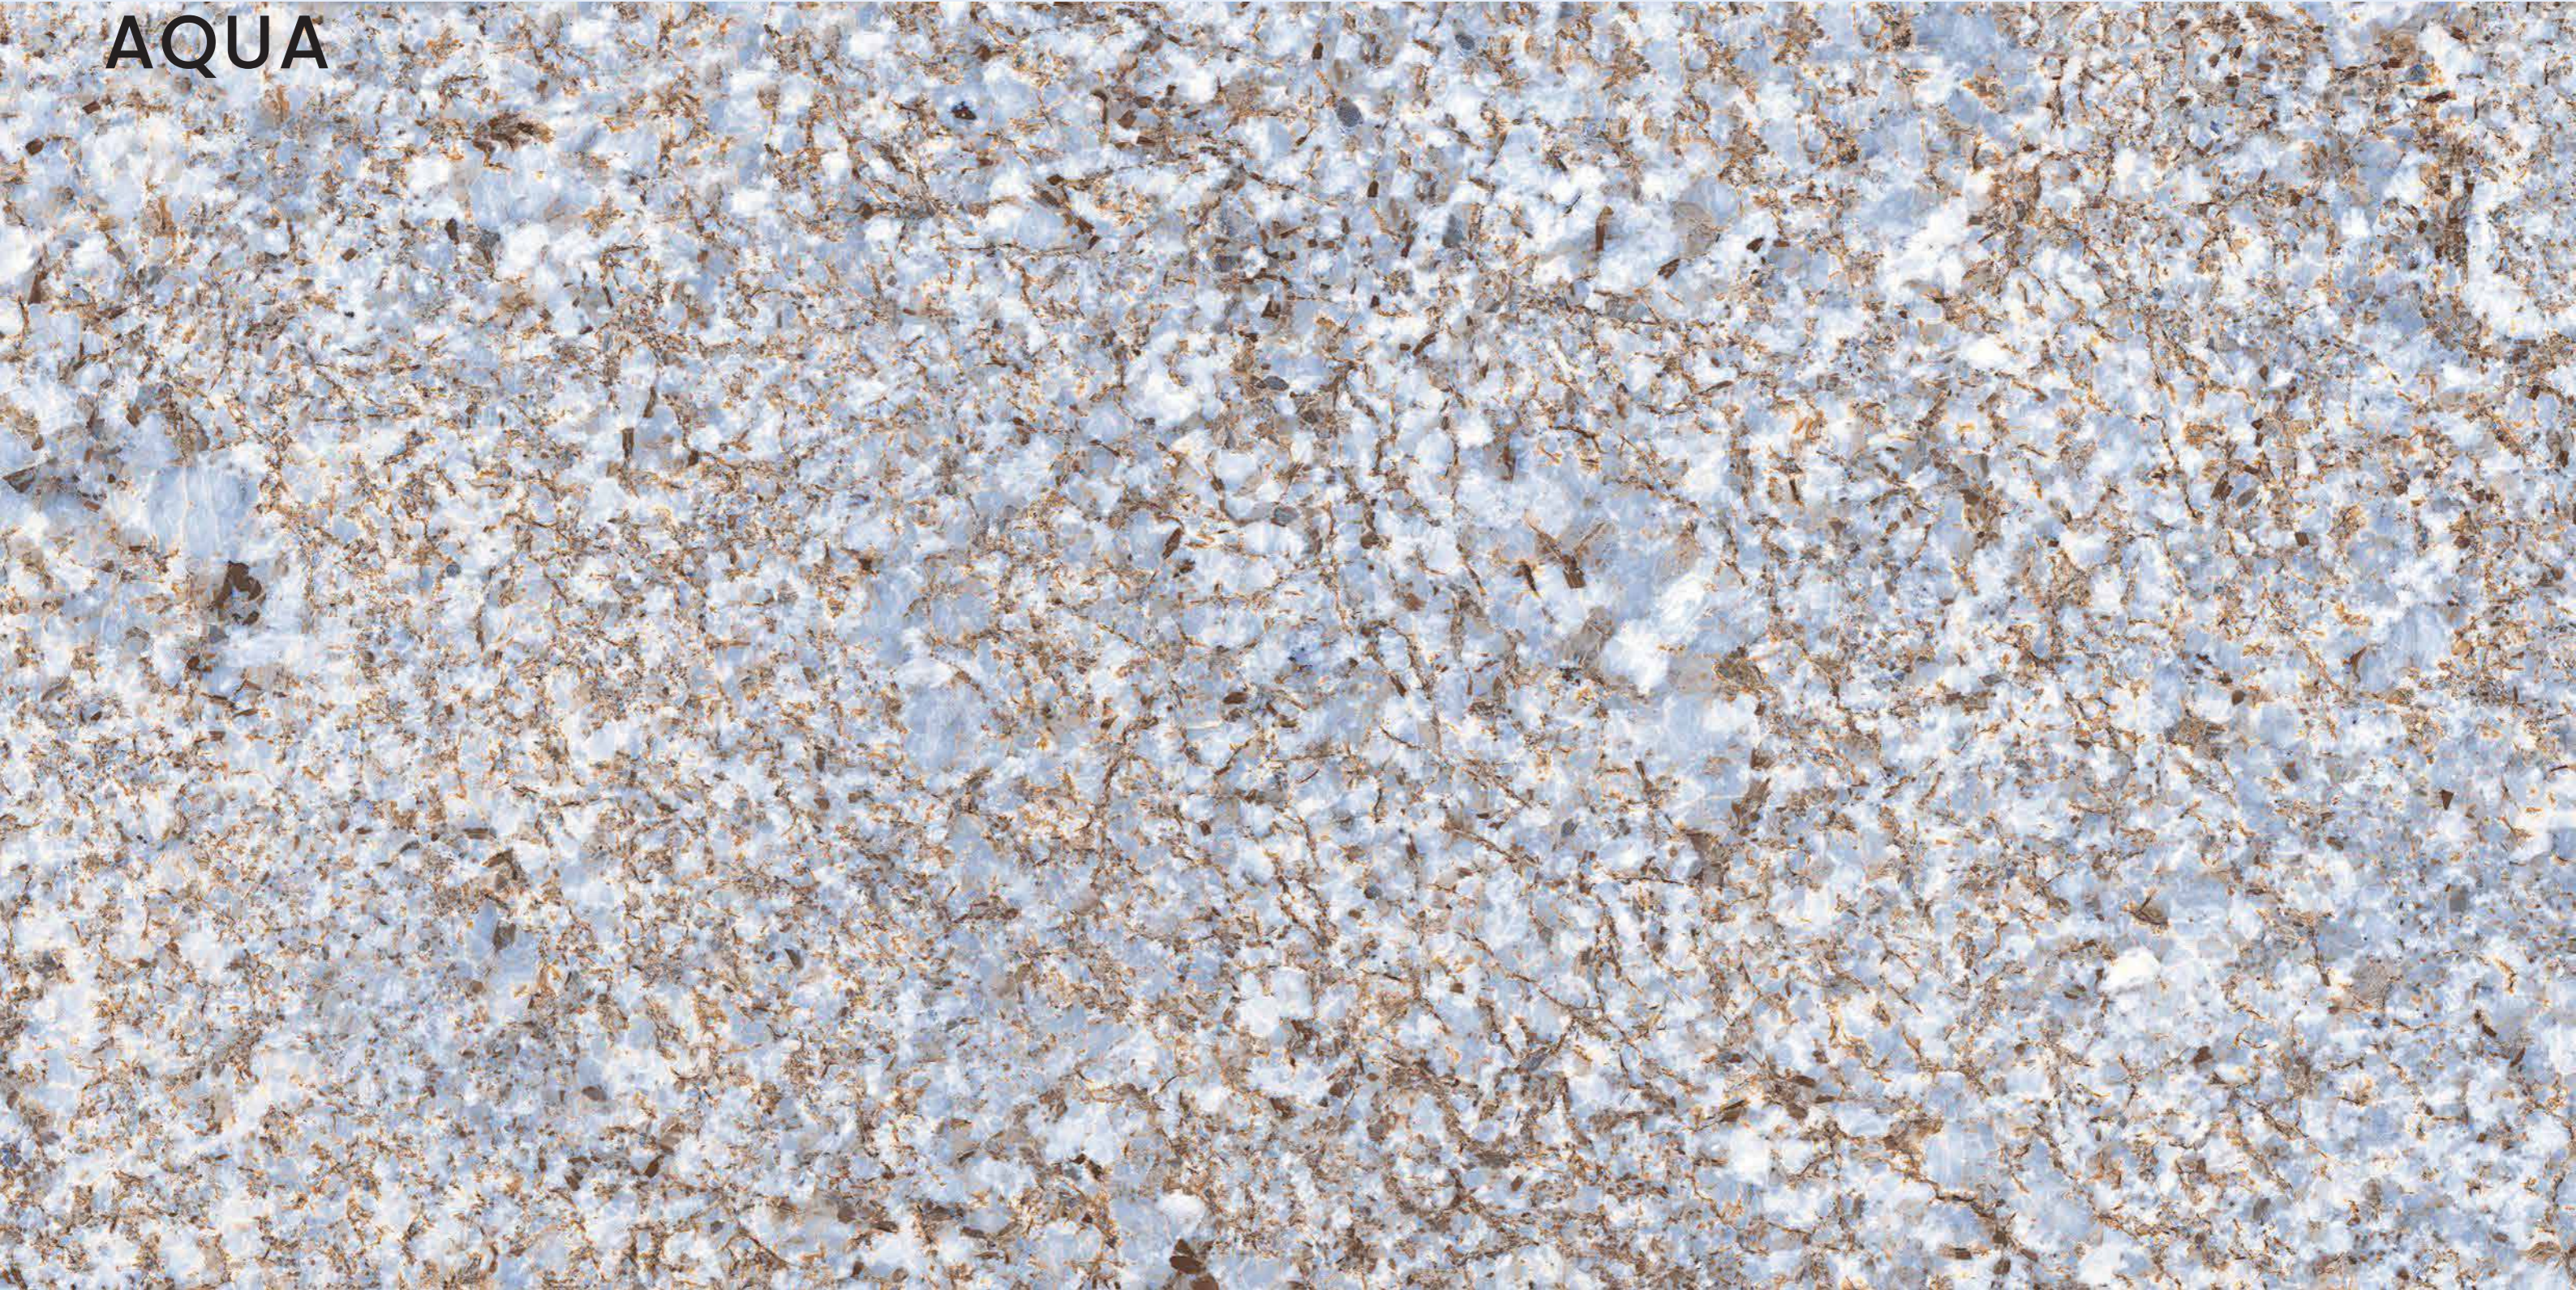

ALASKA 712
AQUA