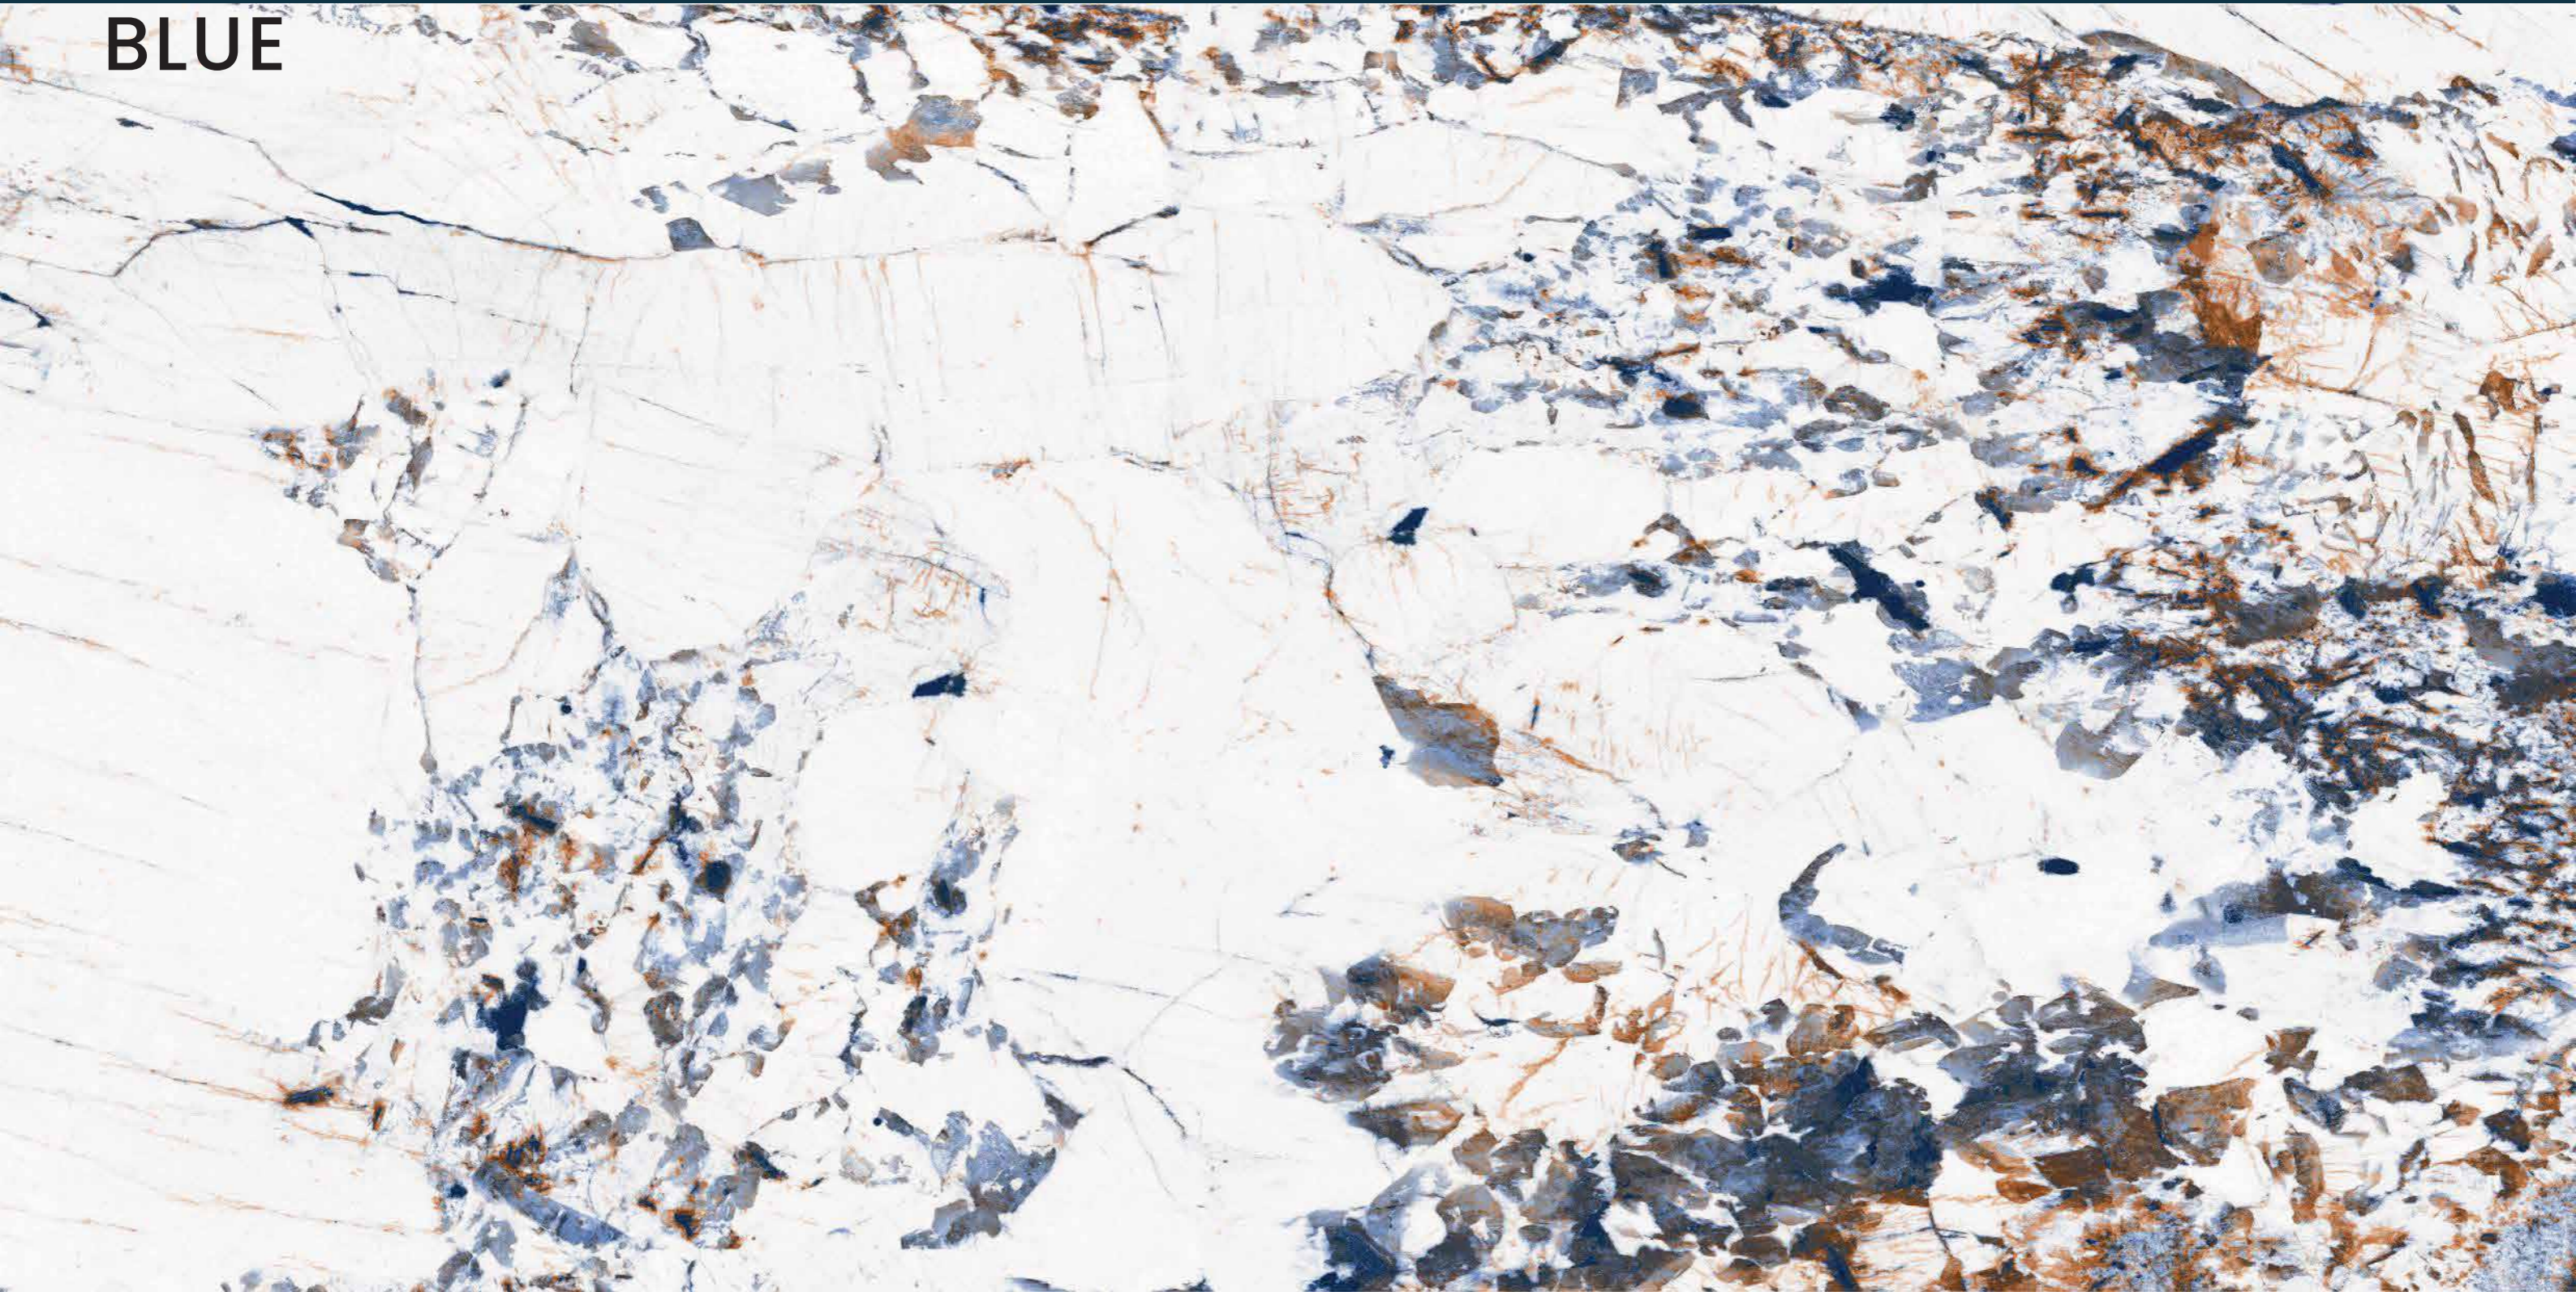

SIZE
600x
1200MM

Series
GLOSSY

Random
03

ALASKA 702 YELLOW

ALASKA 703
BLUE

ALASKA 703 BLUE

SIZE
600x
1200MM

Series
GLOSSY