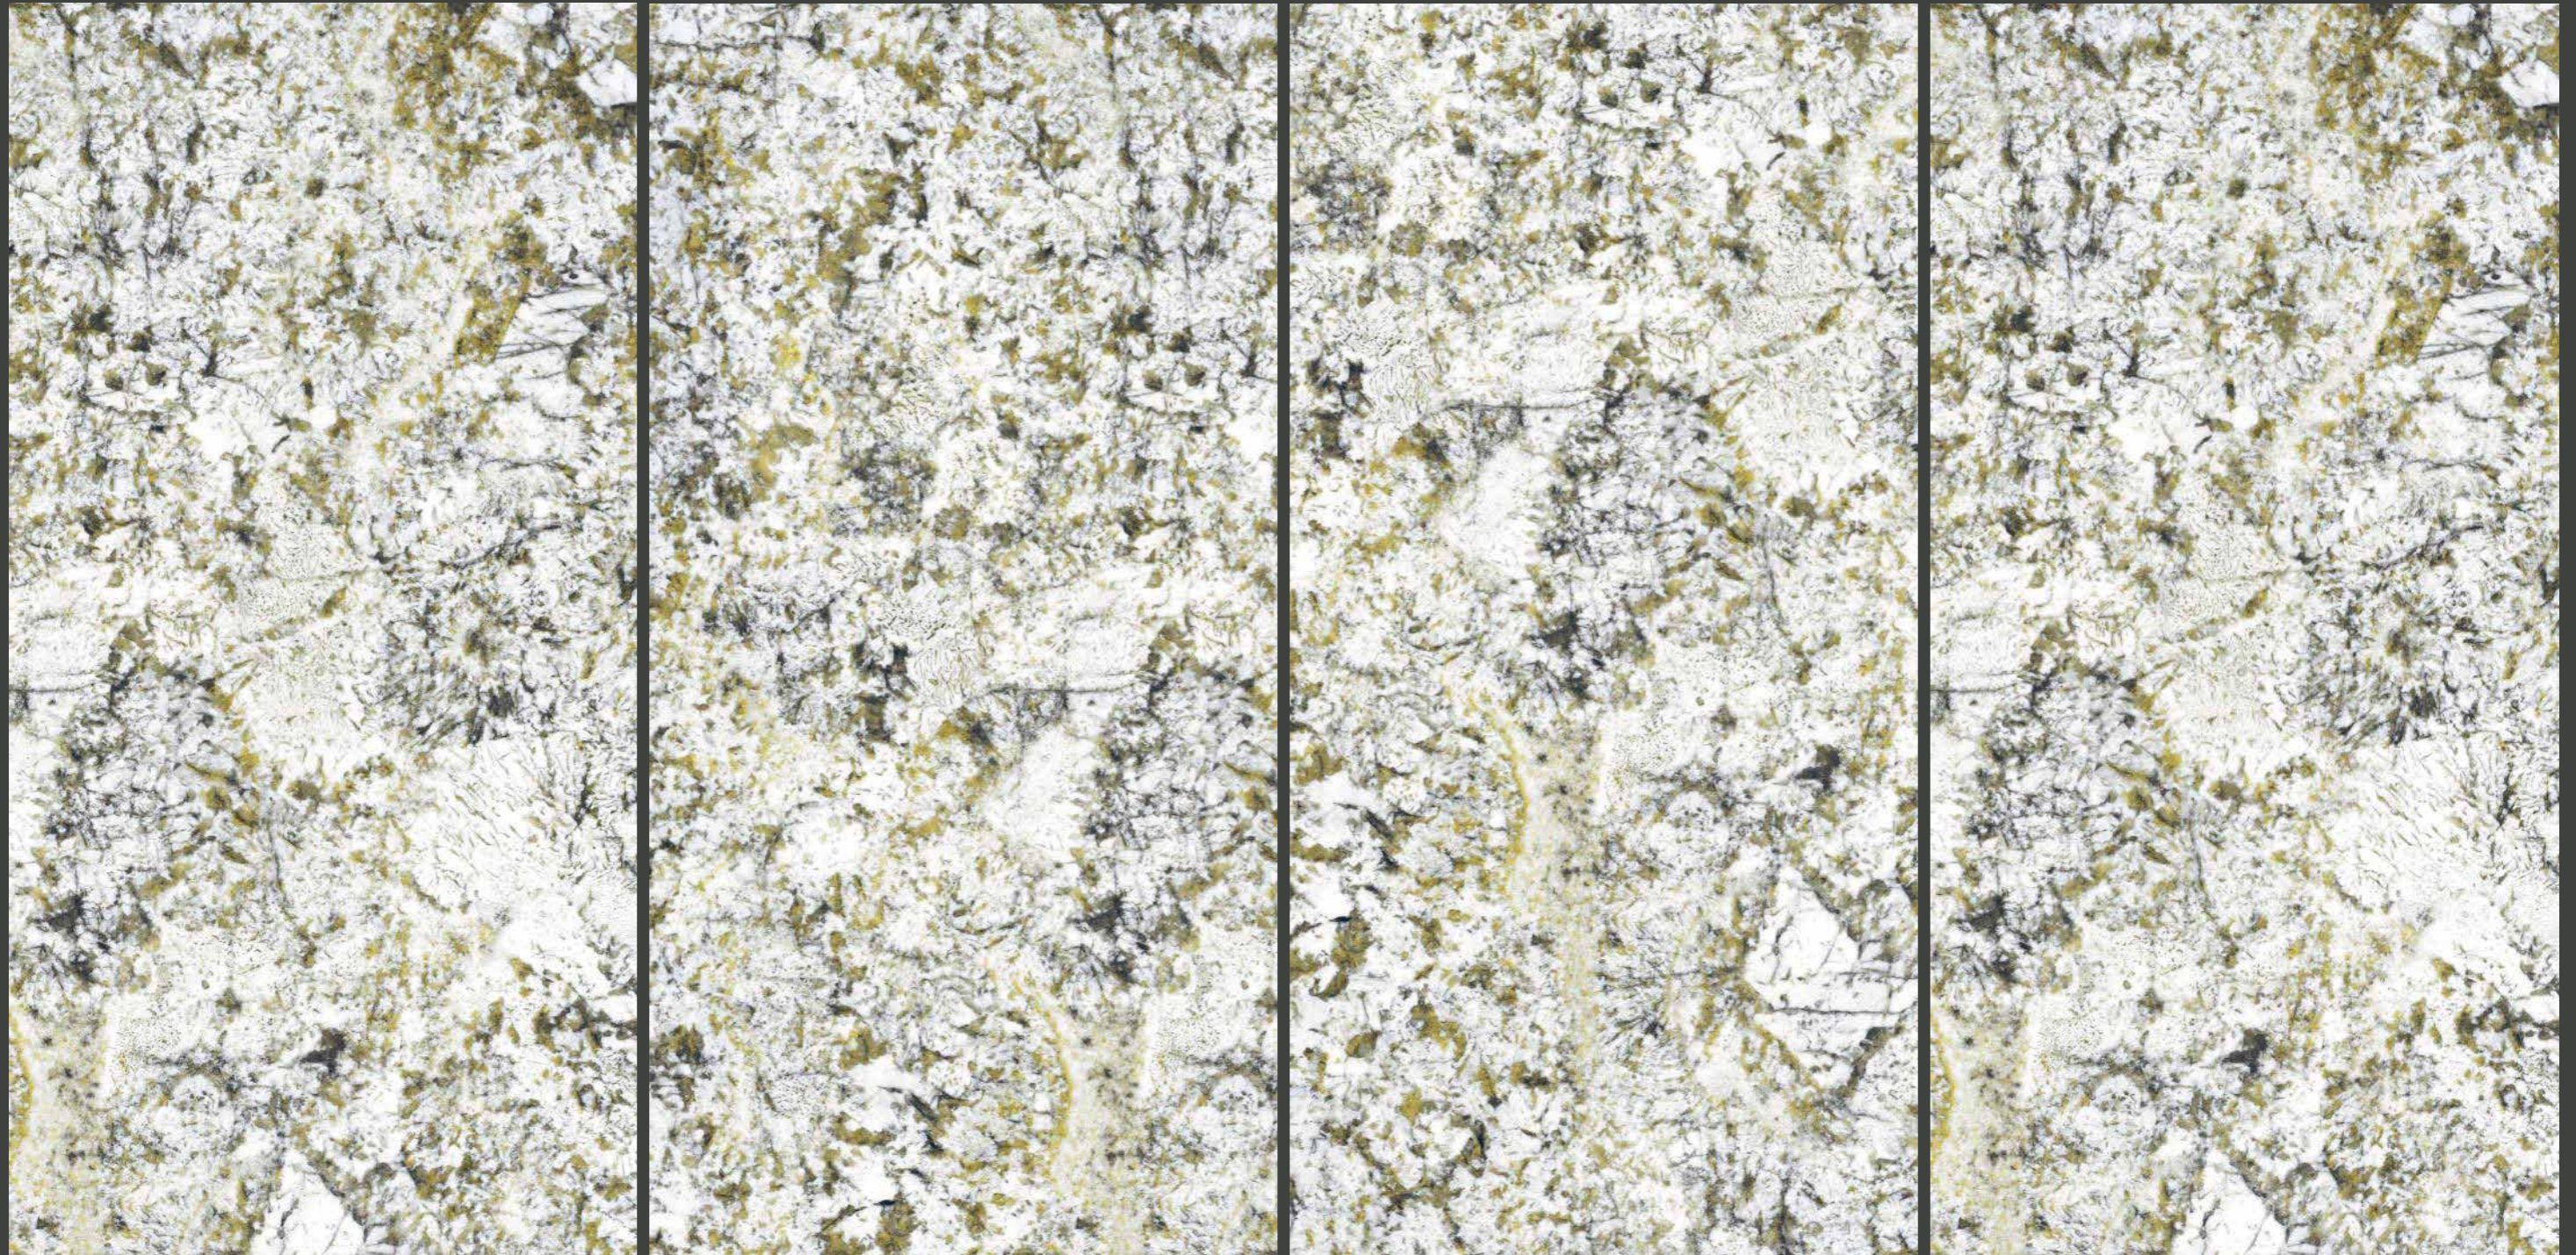

ALASKA 708
GREEN

ALASKA 708 GREEN

SIZE
600x
1200MM

Series
GLOSSY

Random
03

ALASKA 708 GREEN

ALASKA 708
RED

ALASKA 708 RED