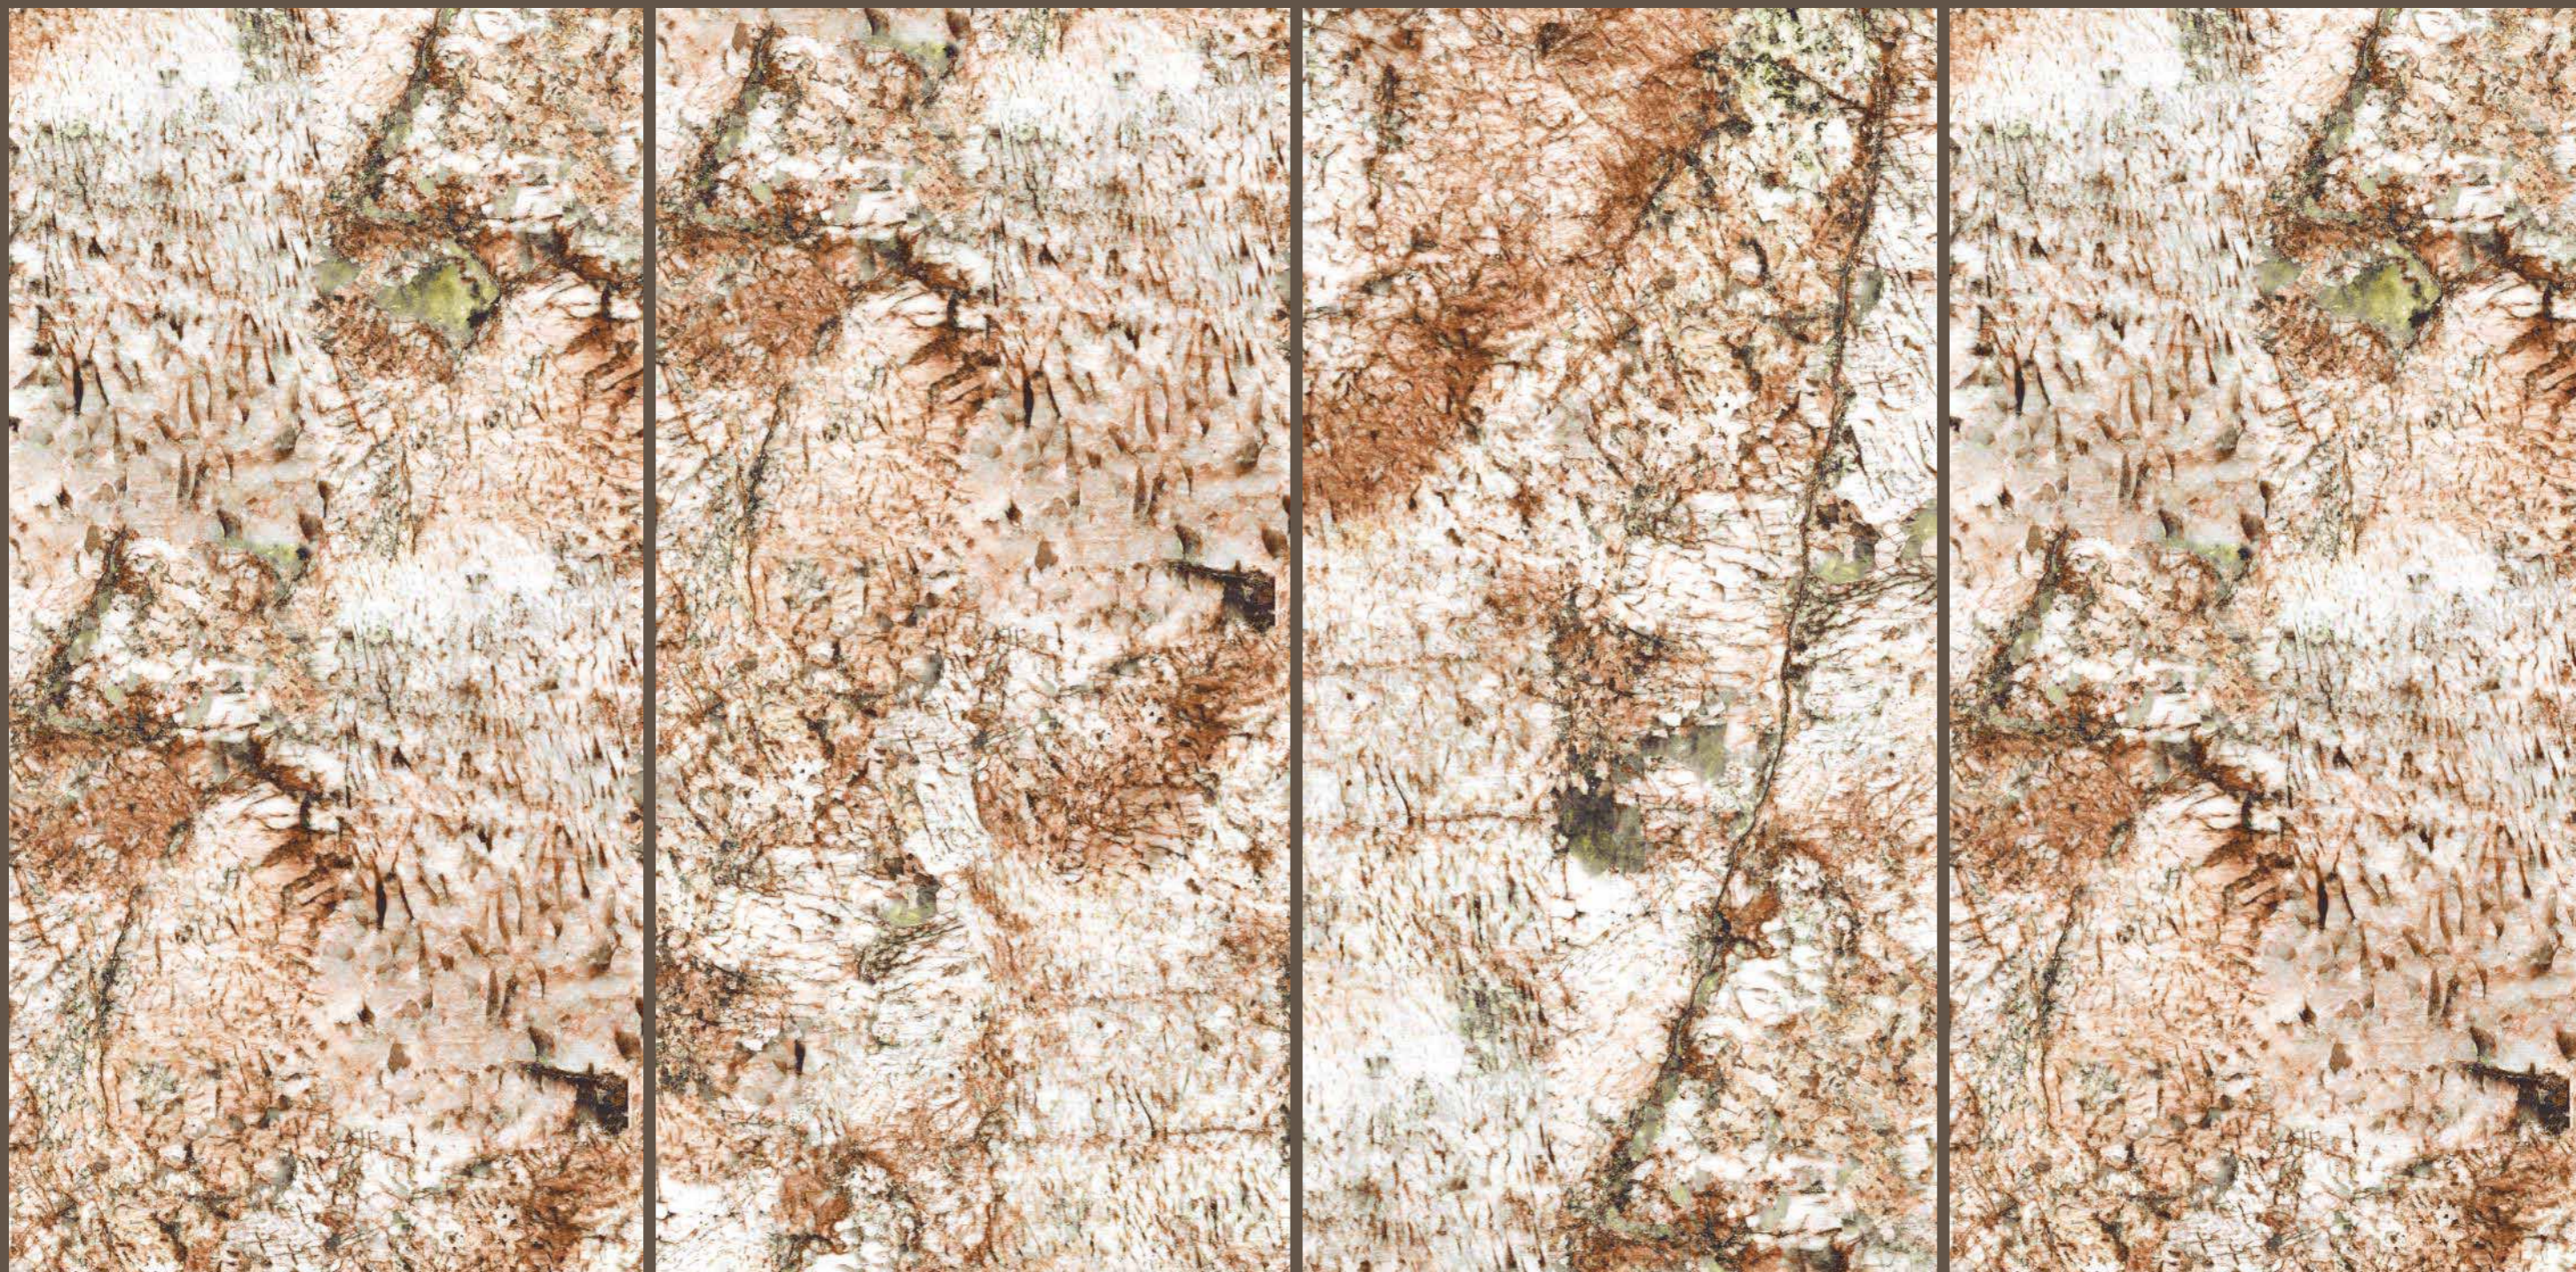

ALASKA 702
RED

ALASKA 702 RED

SIZE
600x
1200MM

Series
GLOSSY

Random
03

ALASKA 702 RED

ALASKA 702
YELLOW

ALASKA 702 YELLOW