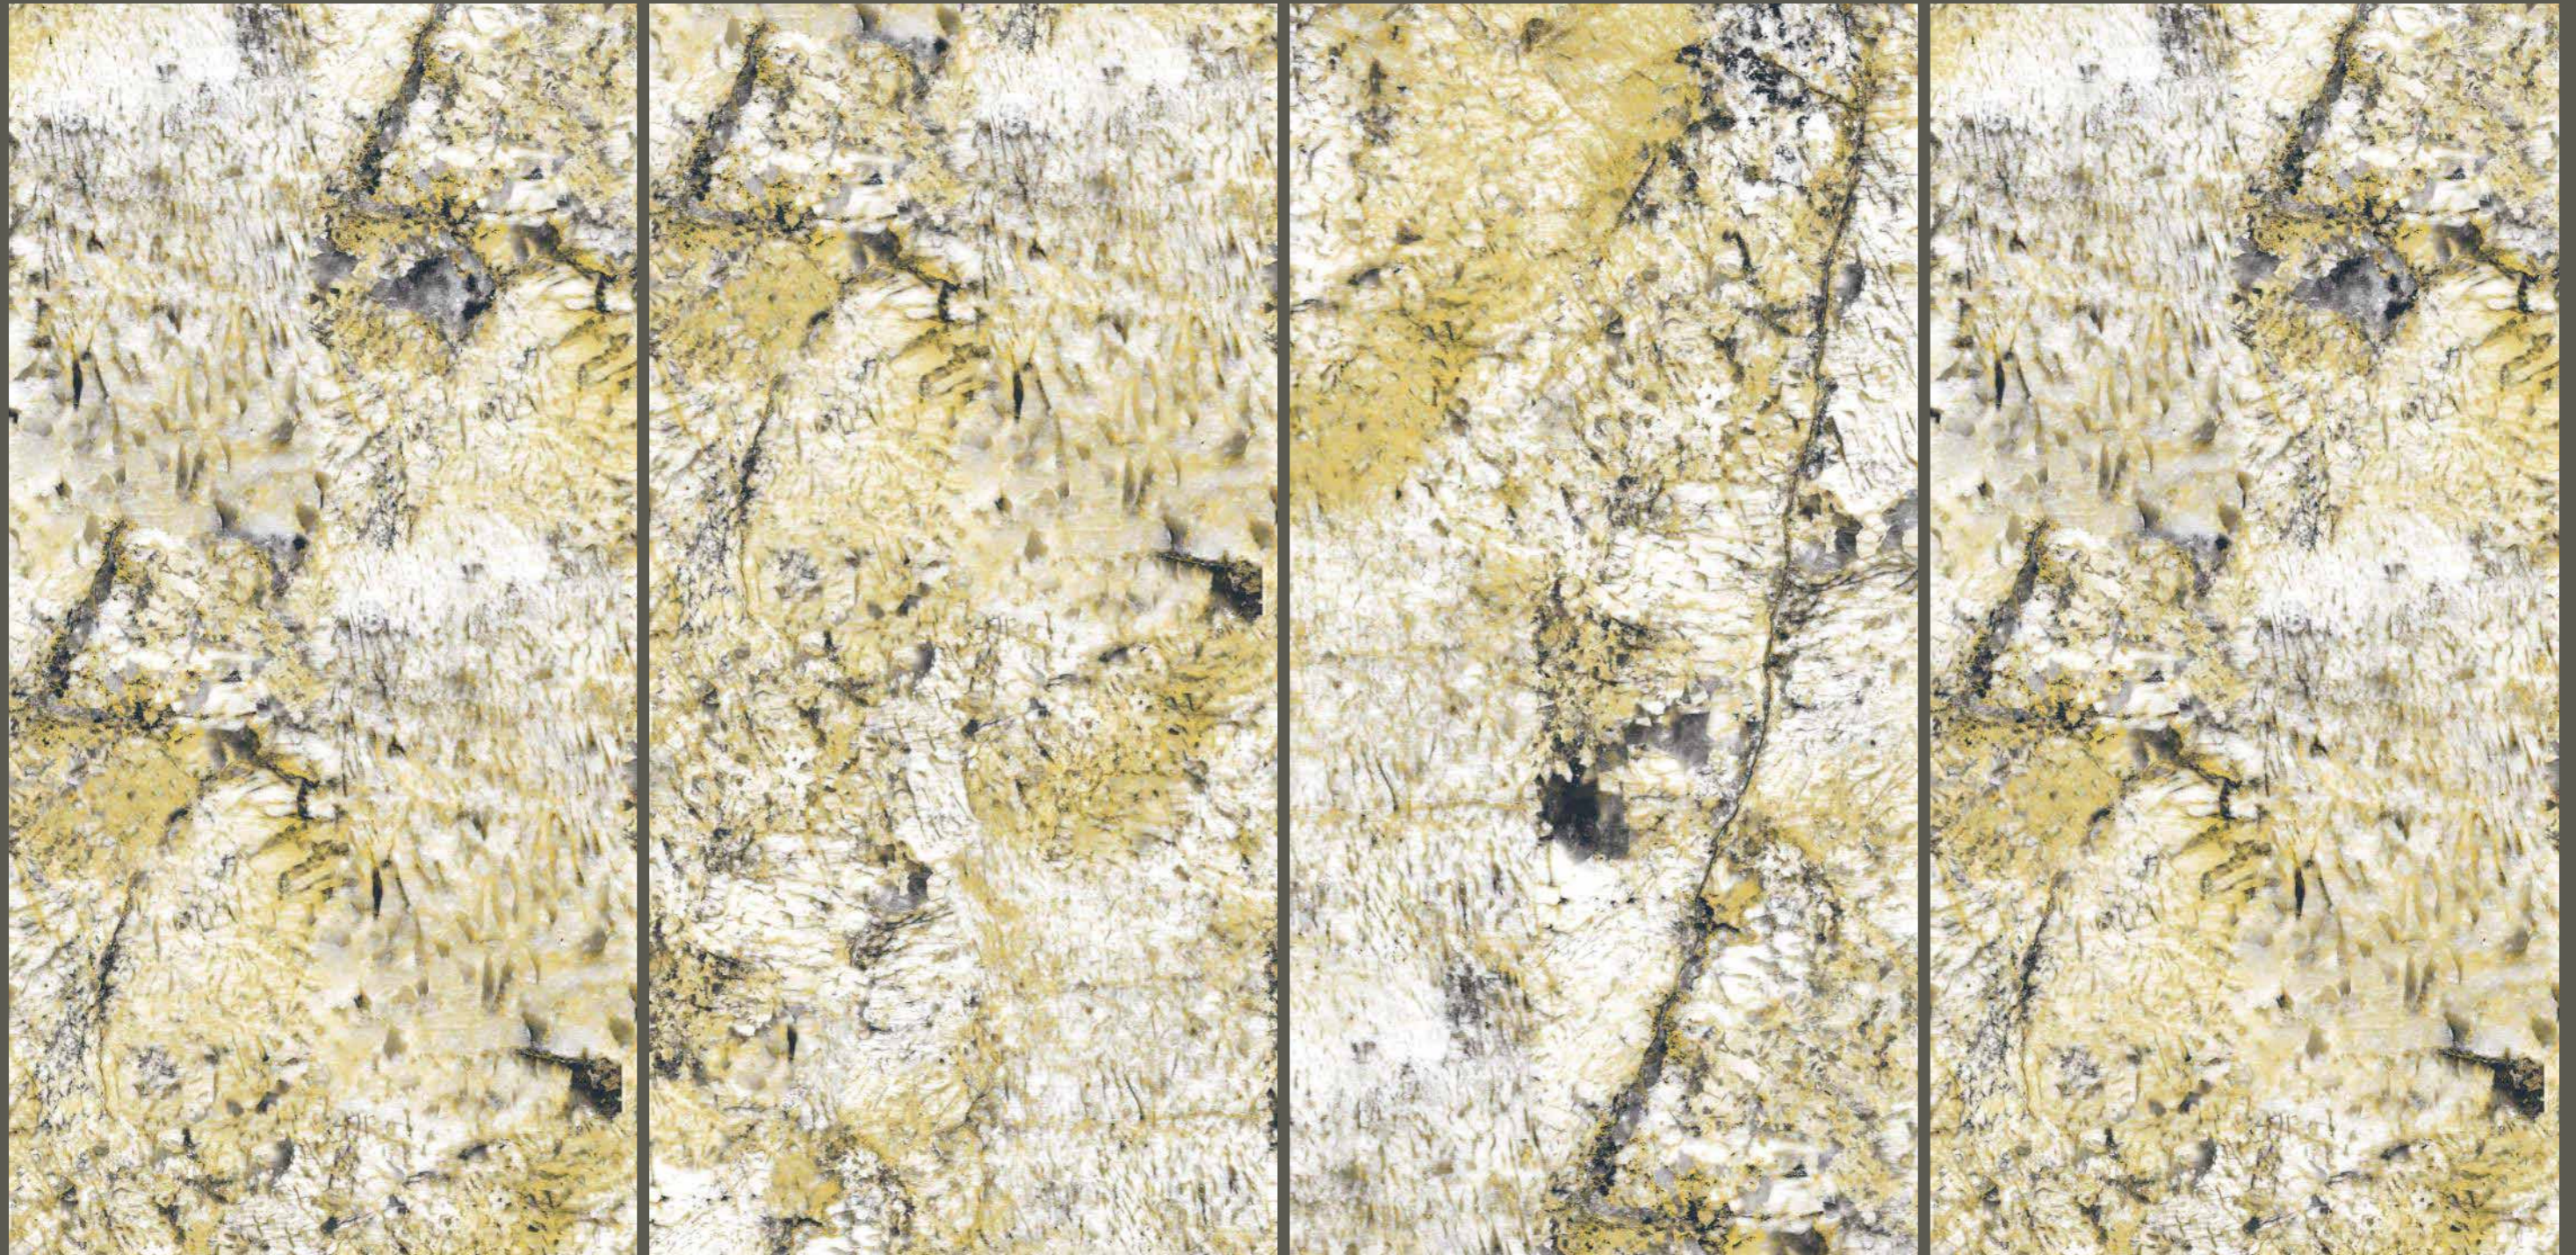

ALASKA 702 YELLOW

SIZE
600x
1200MM

Series
GLOSSY

Random
03