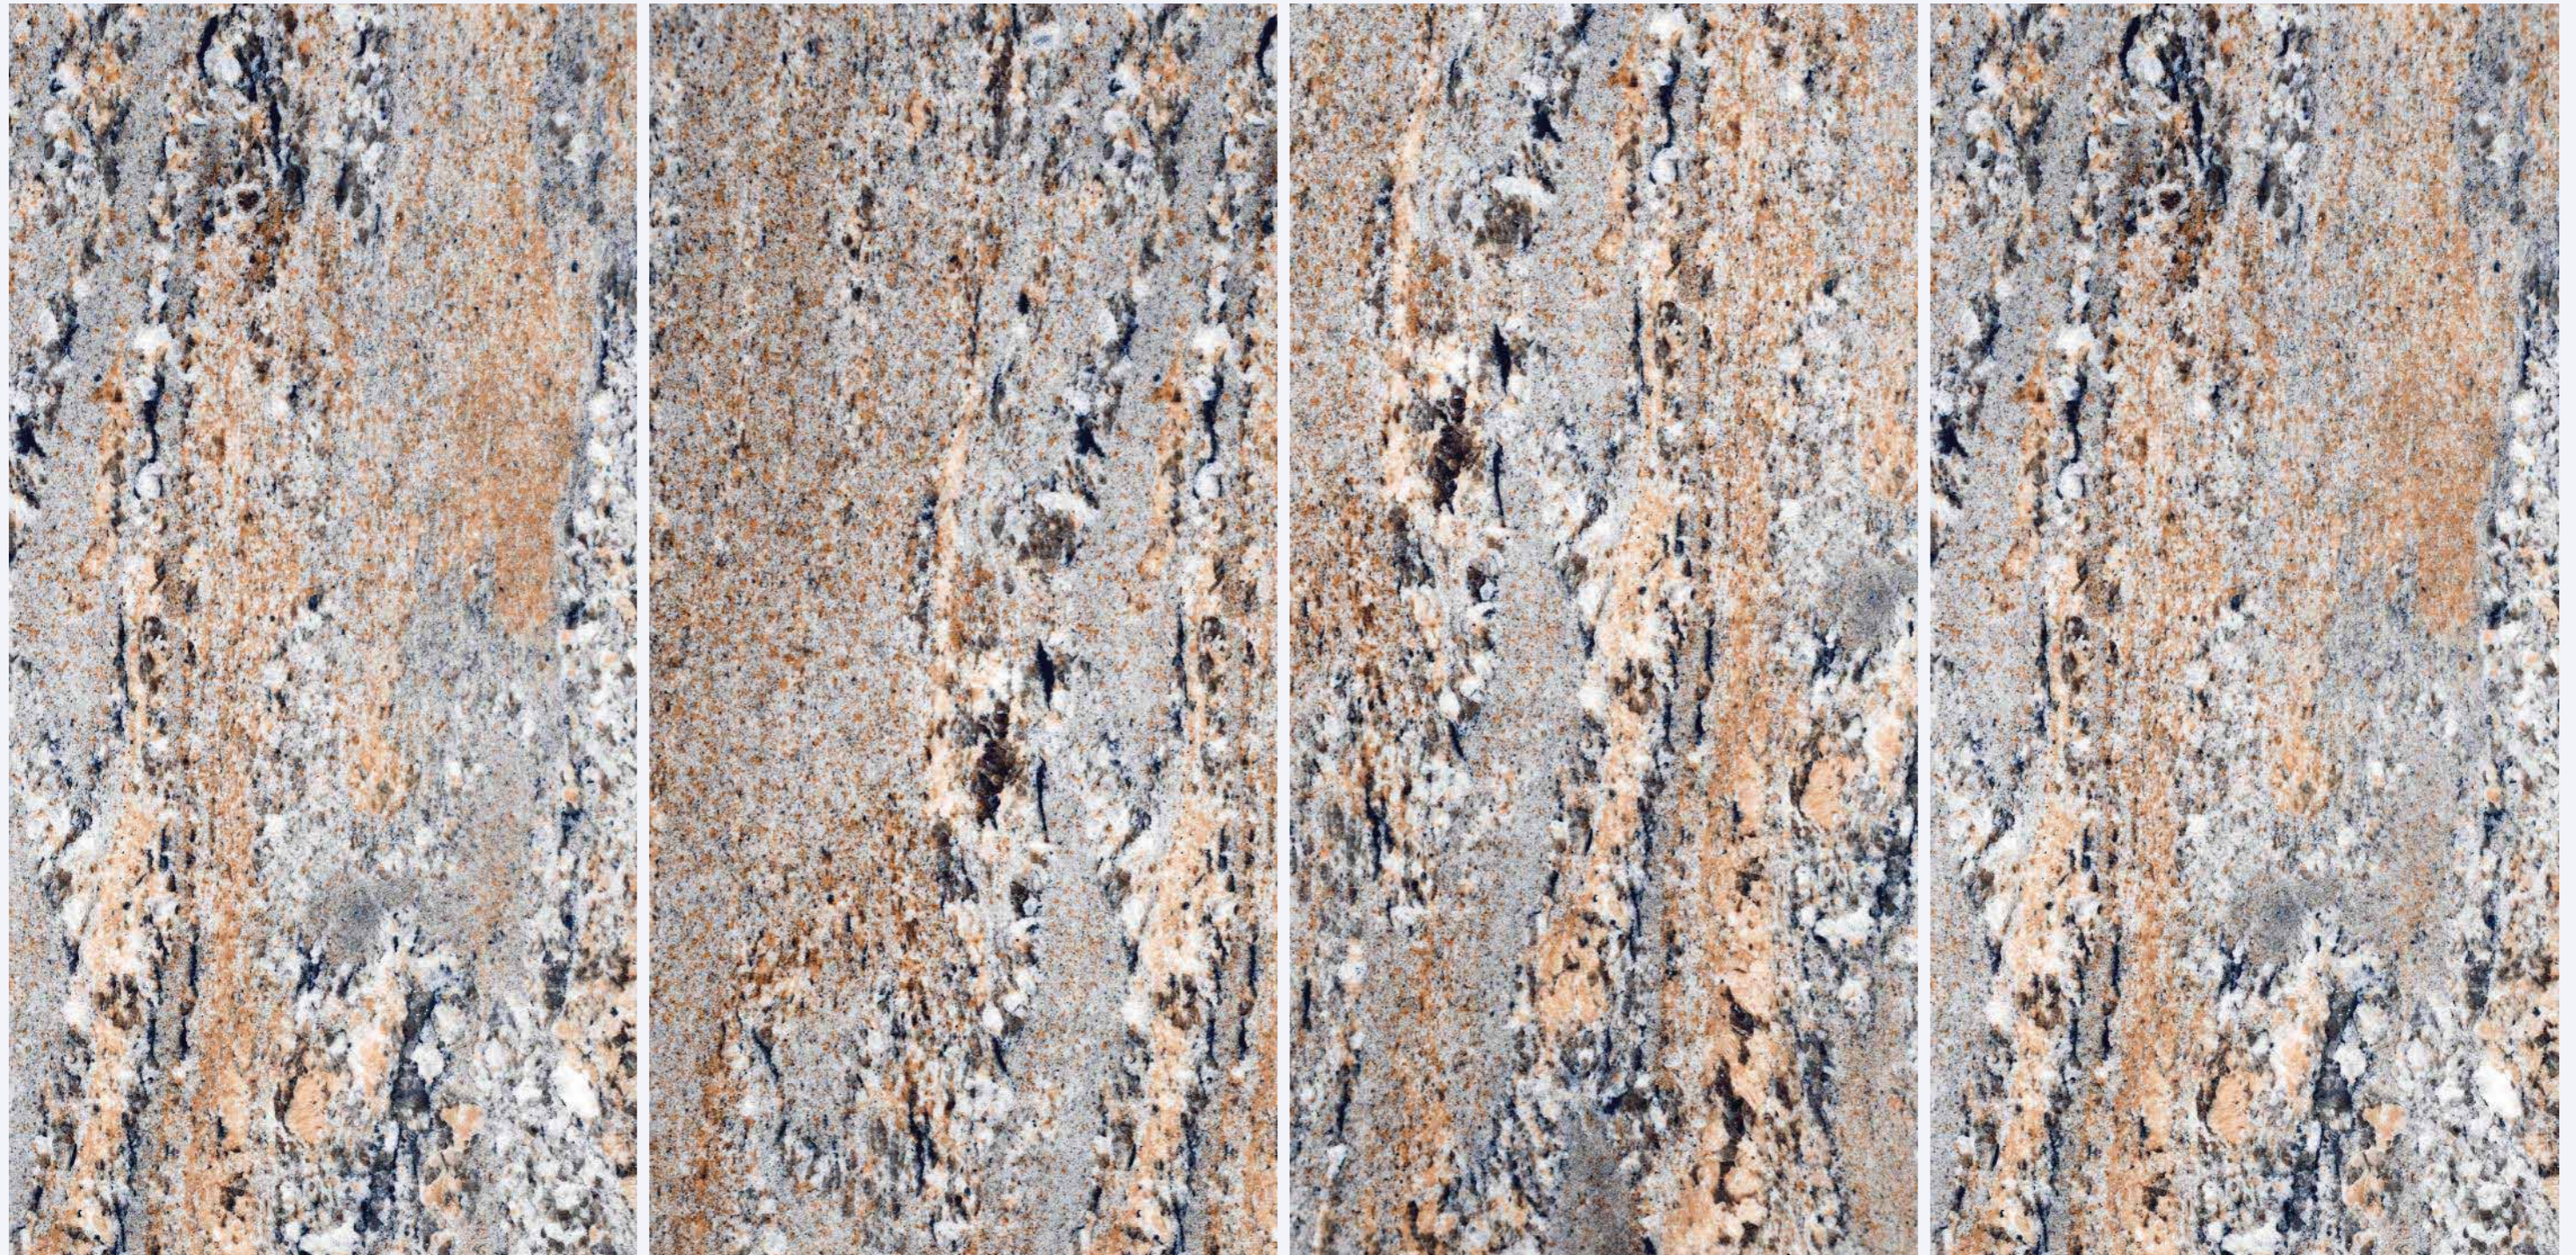

ALASKA 706 RED

SIZE
600x
1200MM

Series
GLOSSY

Random
03