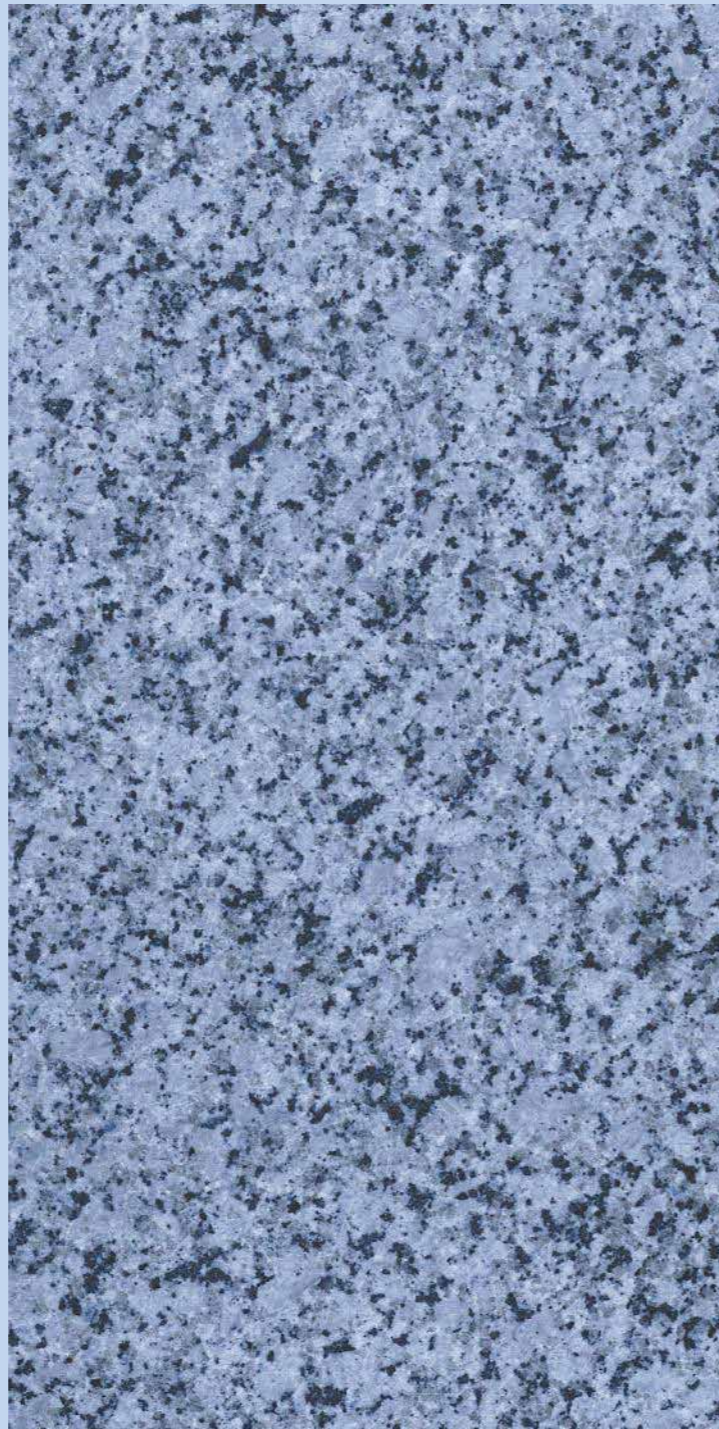

ALASKA 714 AQUA

SIZE
600x
1200MM

Series
GLOSSY

Random
05