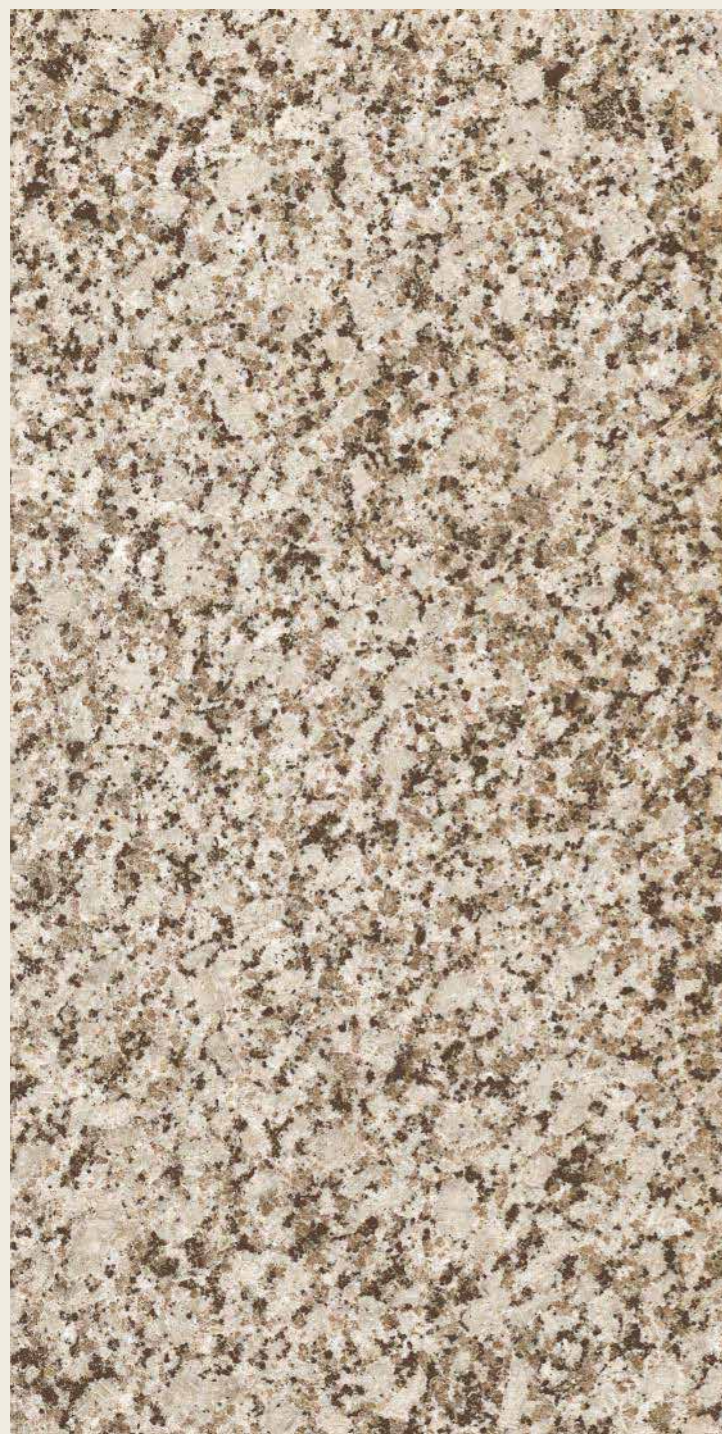

SIZE
600x
1200MM

Series
GLOSSY

Random
05

ALASKA 714
BROWN

ALASKA 714 BROWN

SIZE
600x
1200MM

Series
GLOSSY

Random
05