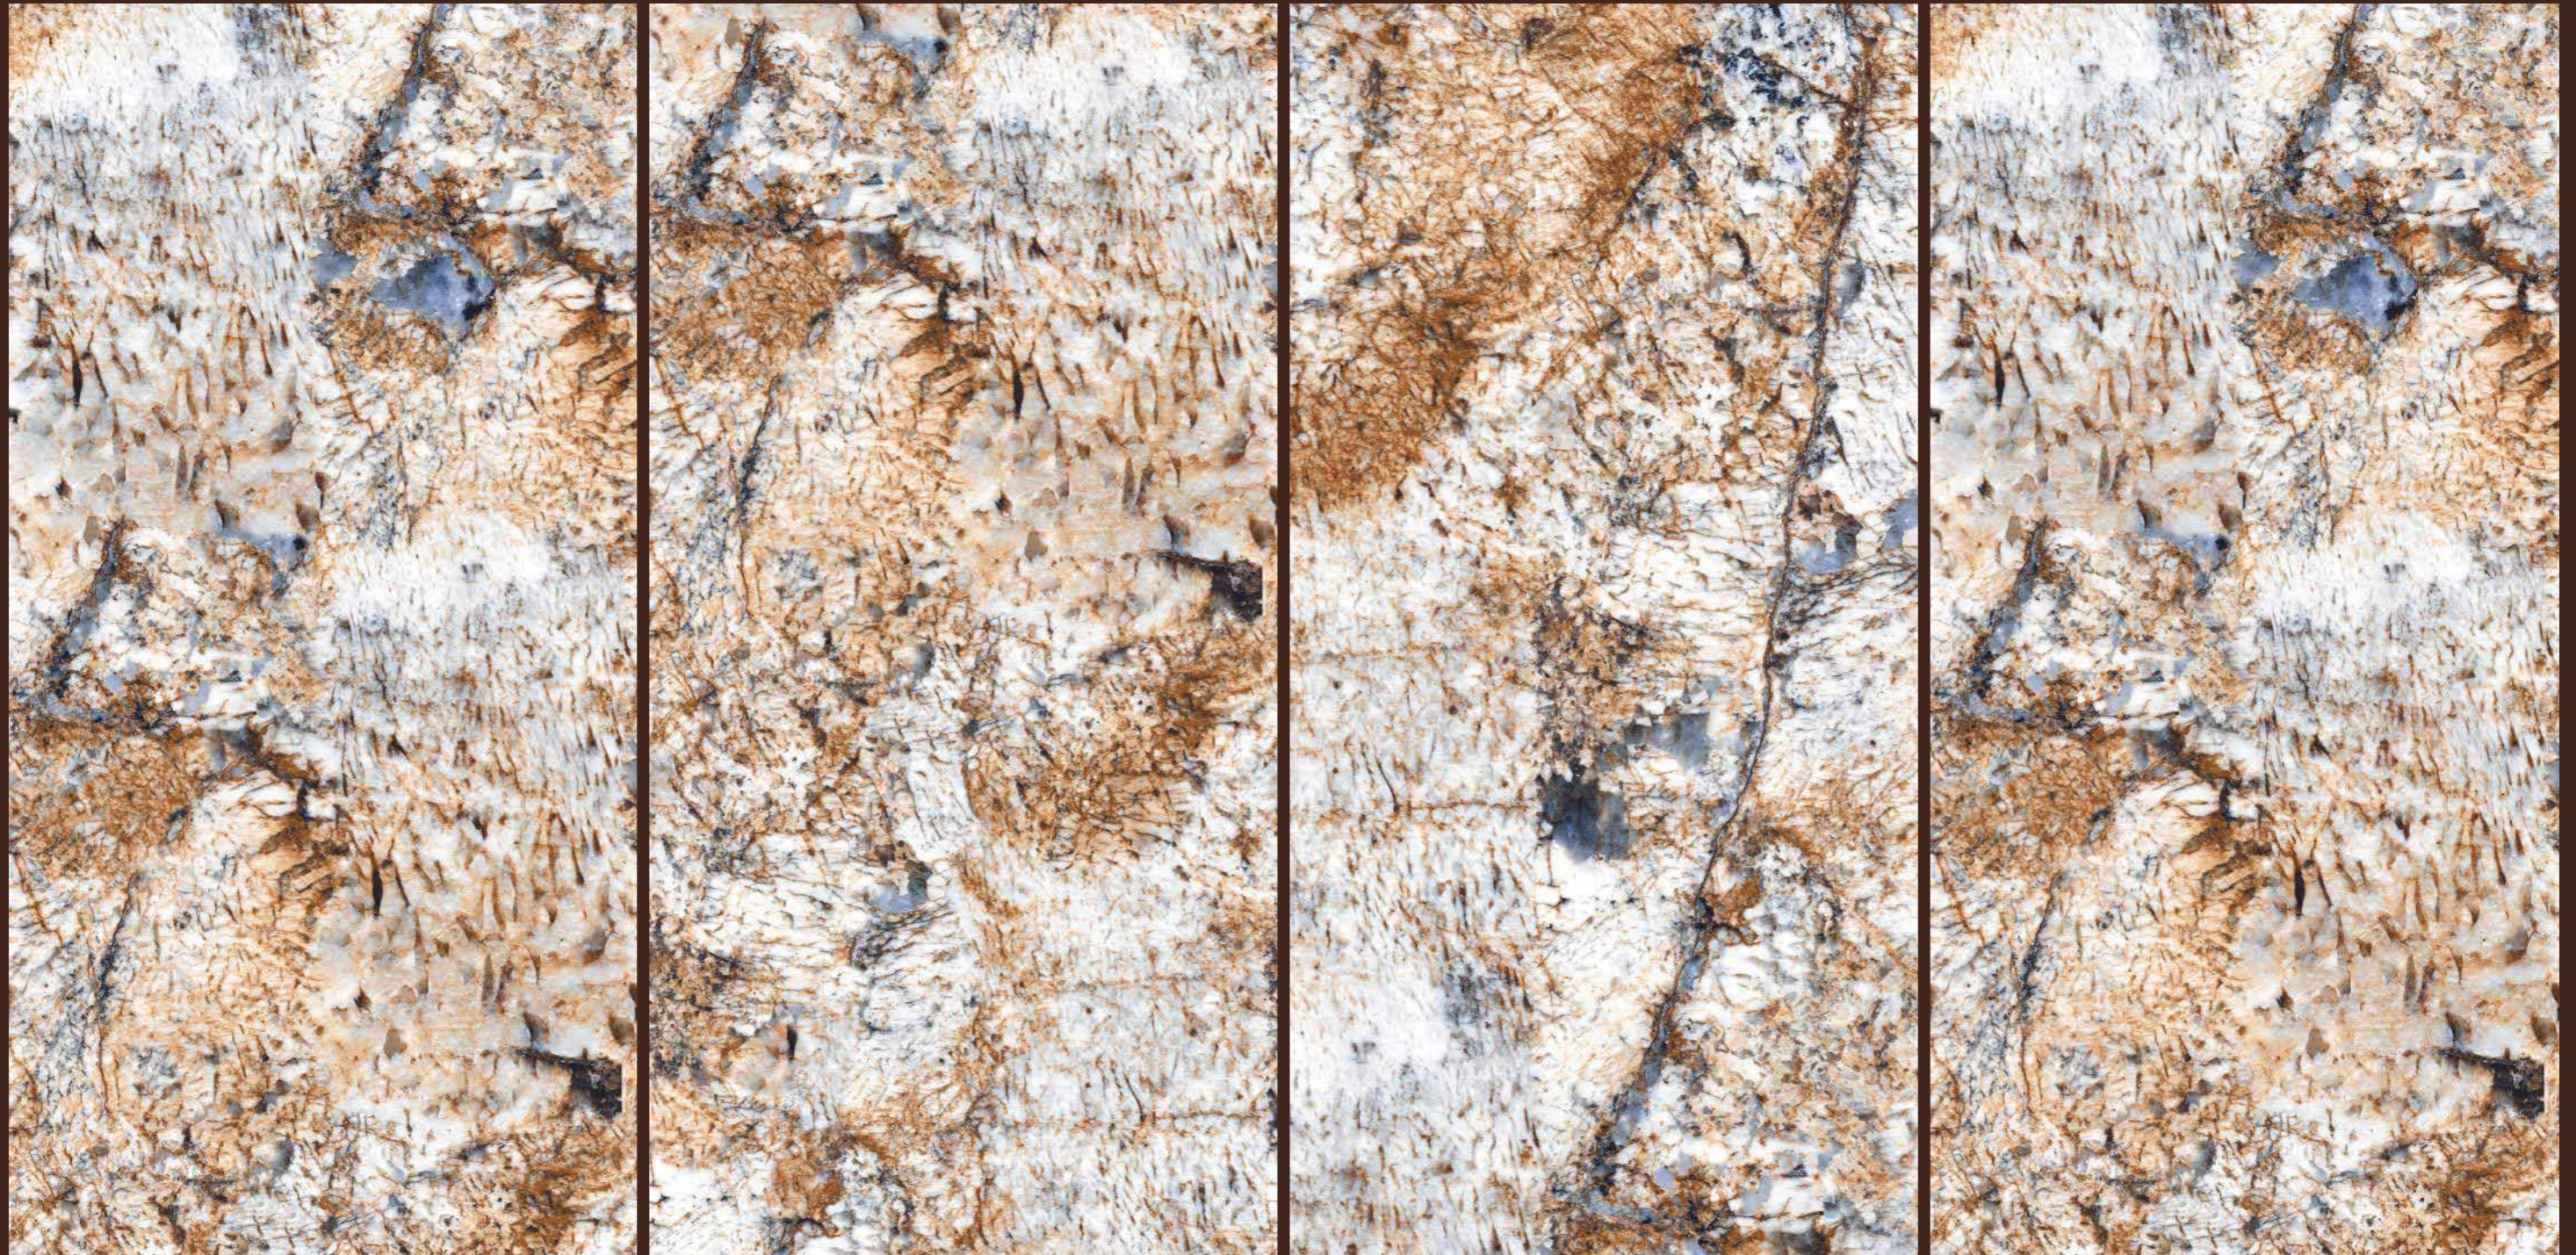

Random
03

ALASKA 702 BLUE

ALASKA 702
NATURAL

ALASKA 702 NATURAL

SIZE
600x
1200MM

Series
GLOSSY

Random
03

ALASKA 702 NATURAL