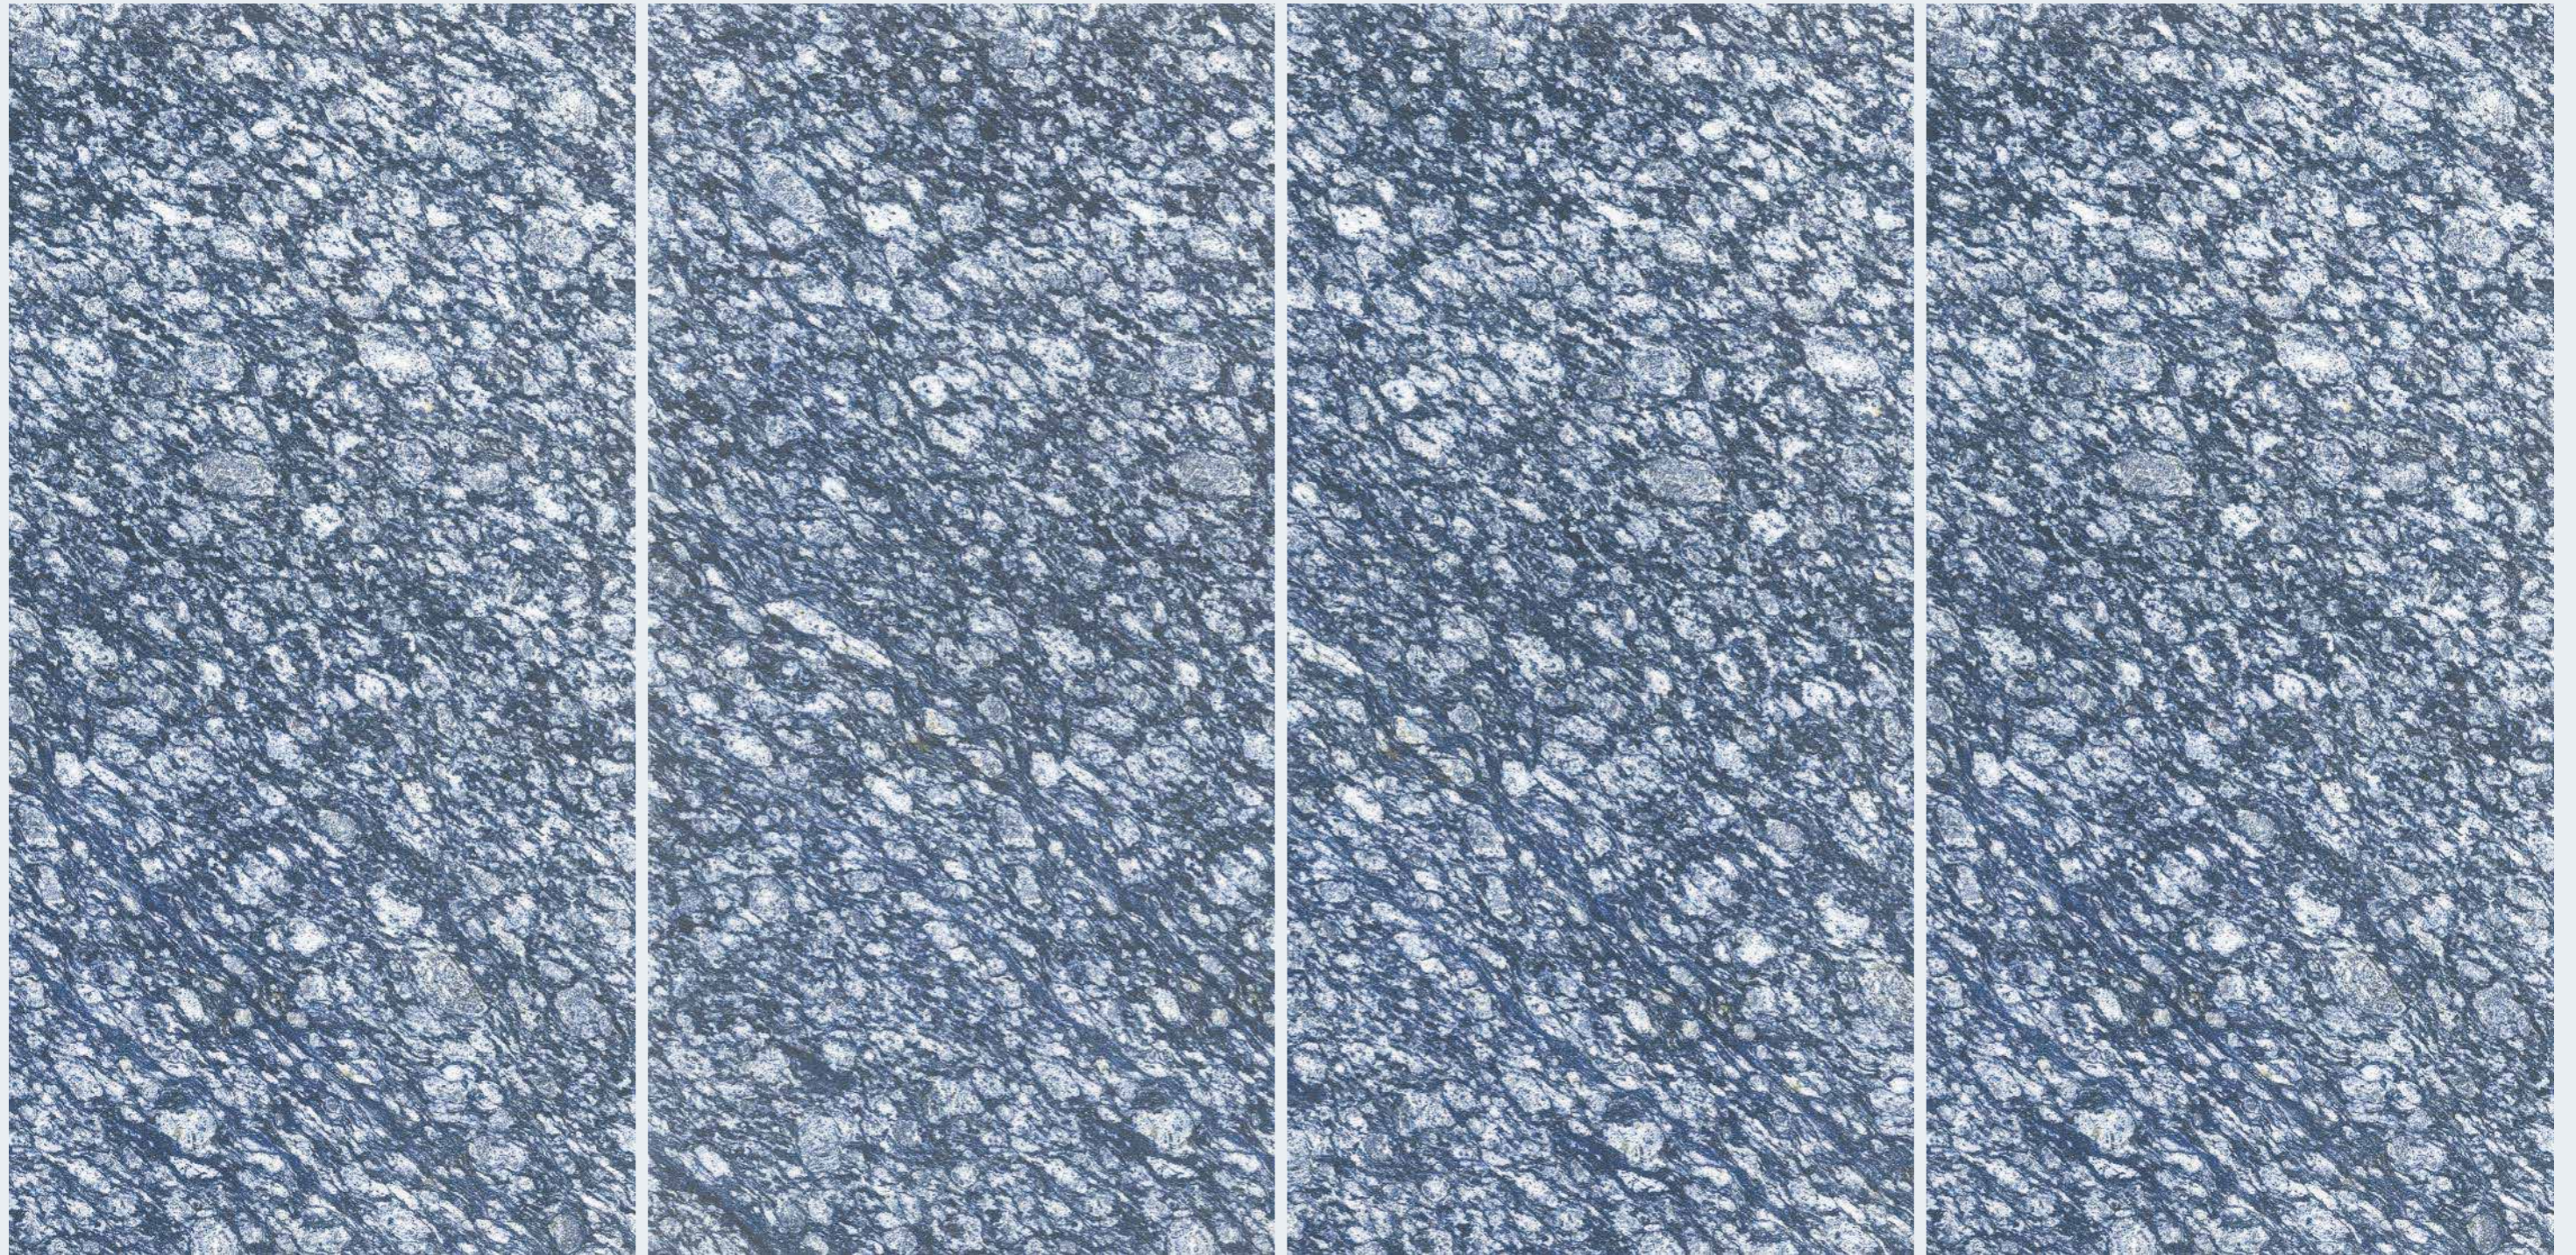

ALASKA 713 AQUA

SIZE
600x
1200MM

Series
GLOSSY

Random
03