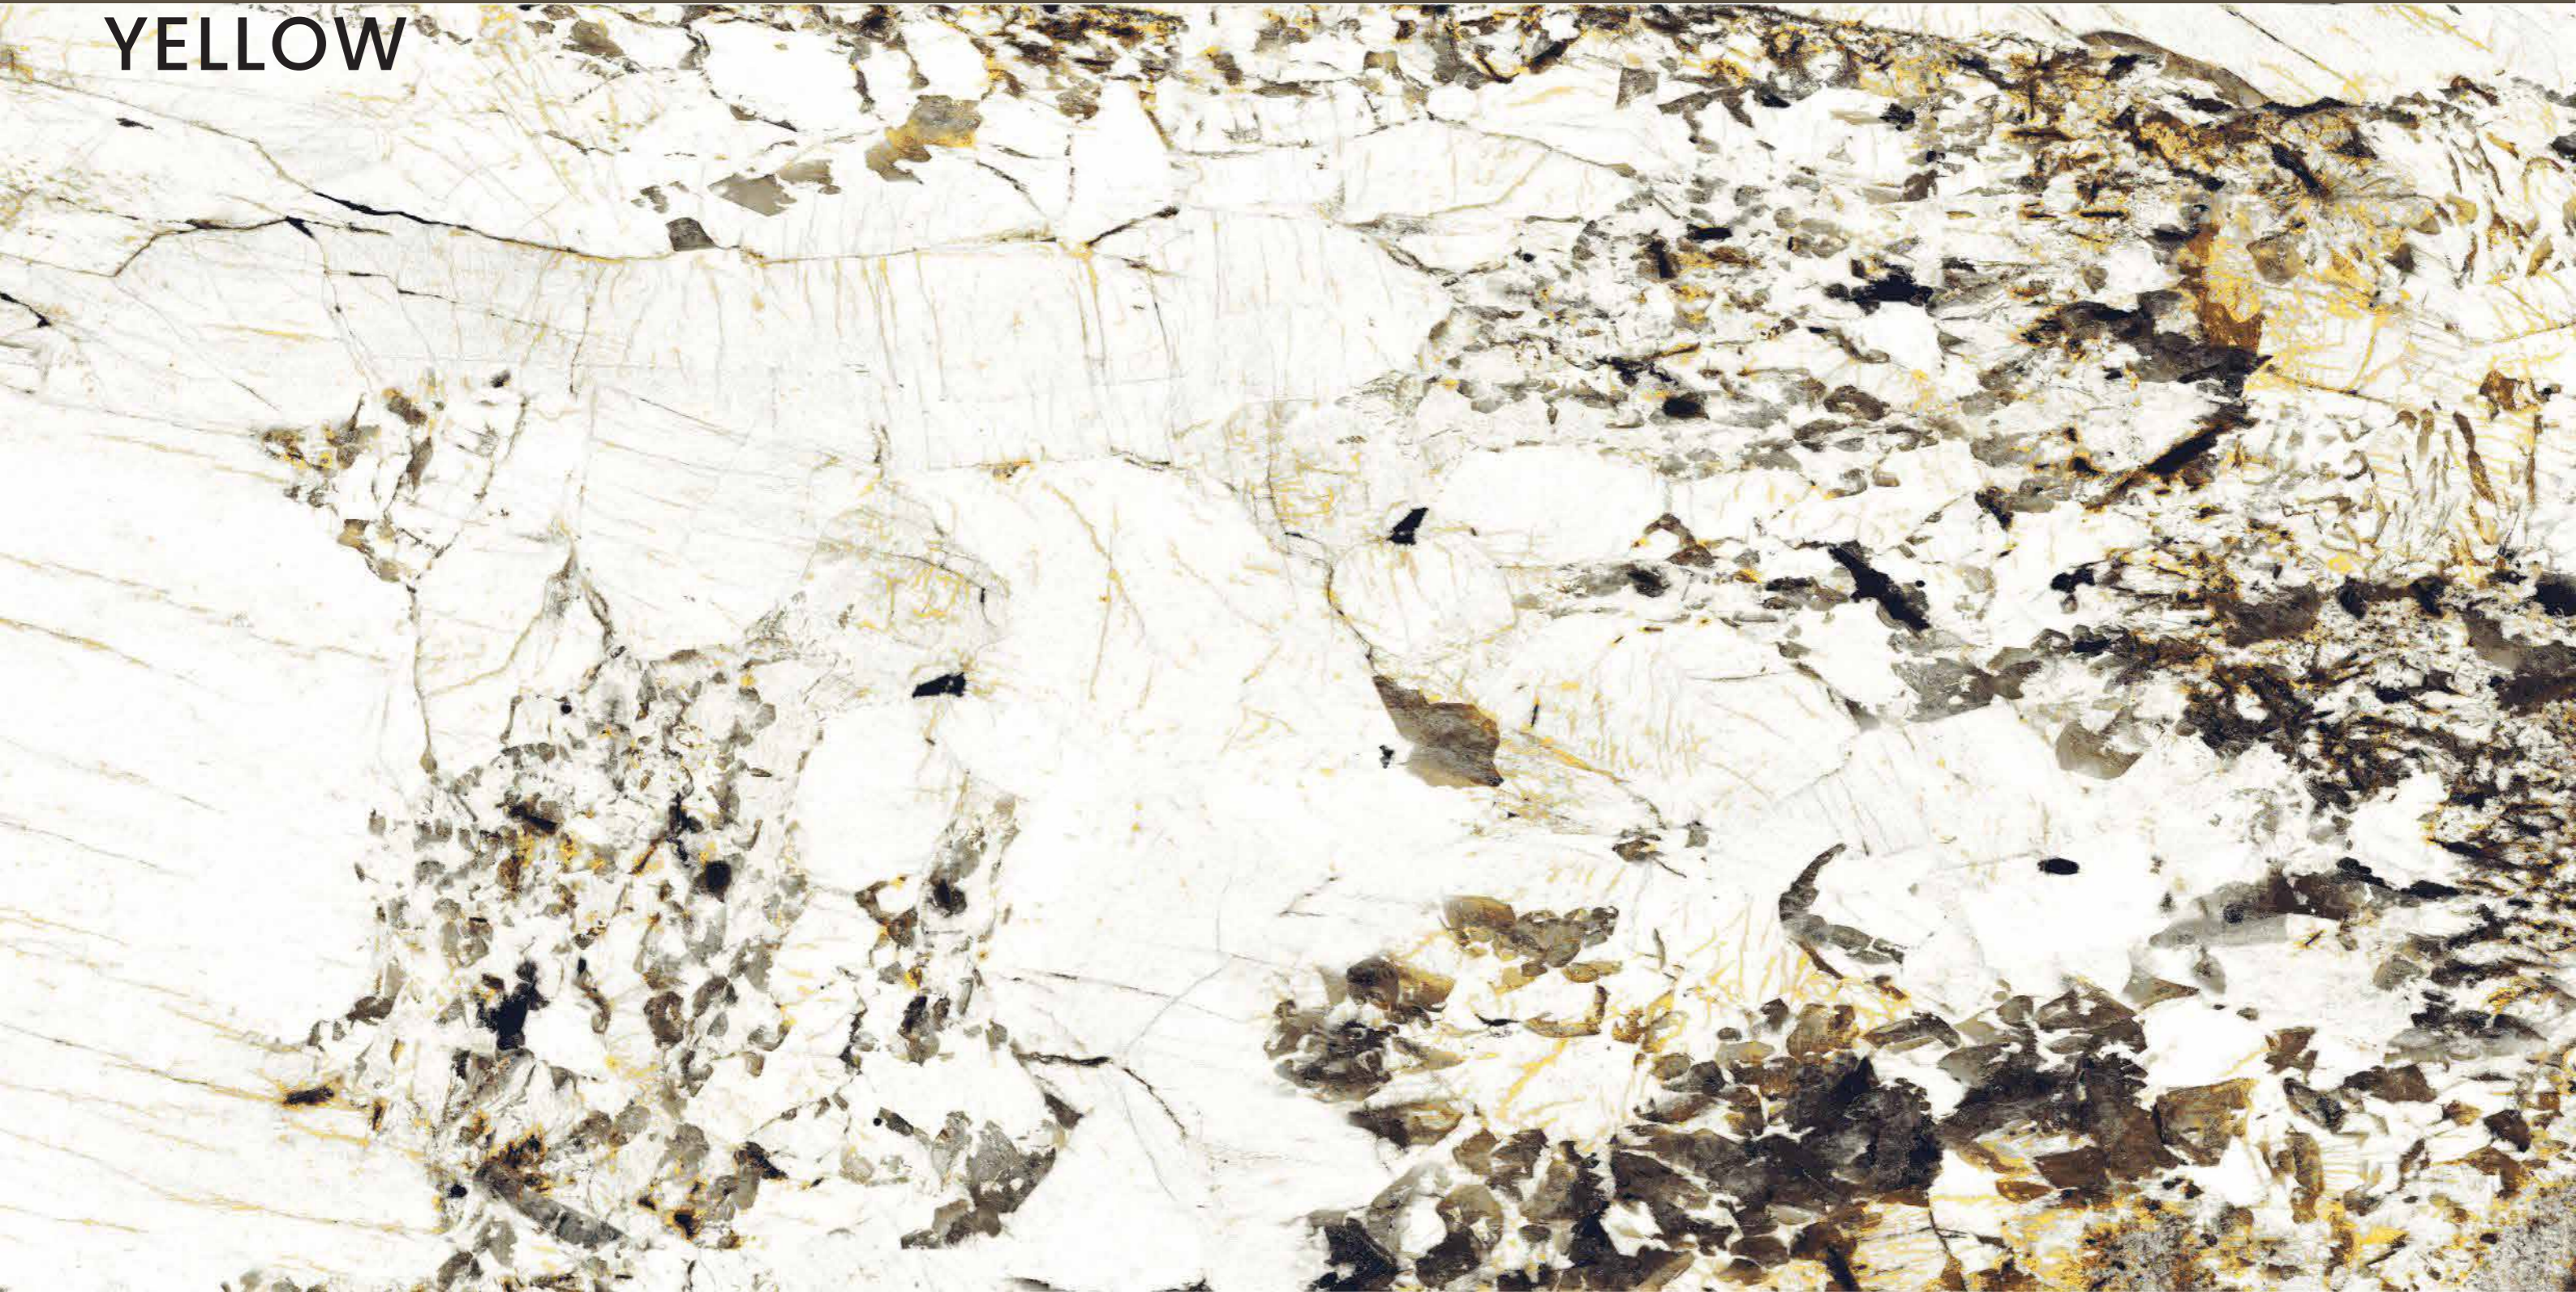

ALASKA 703
YELLOW