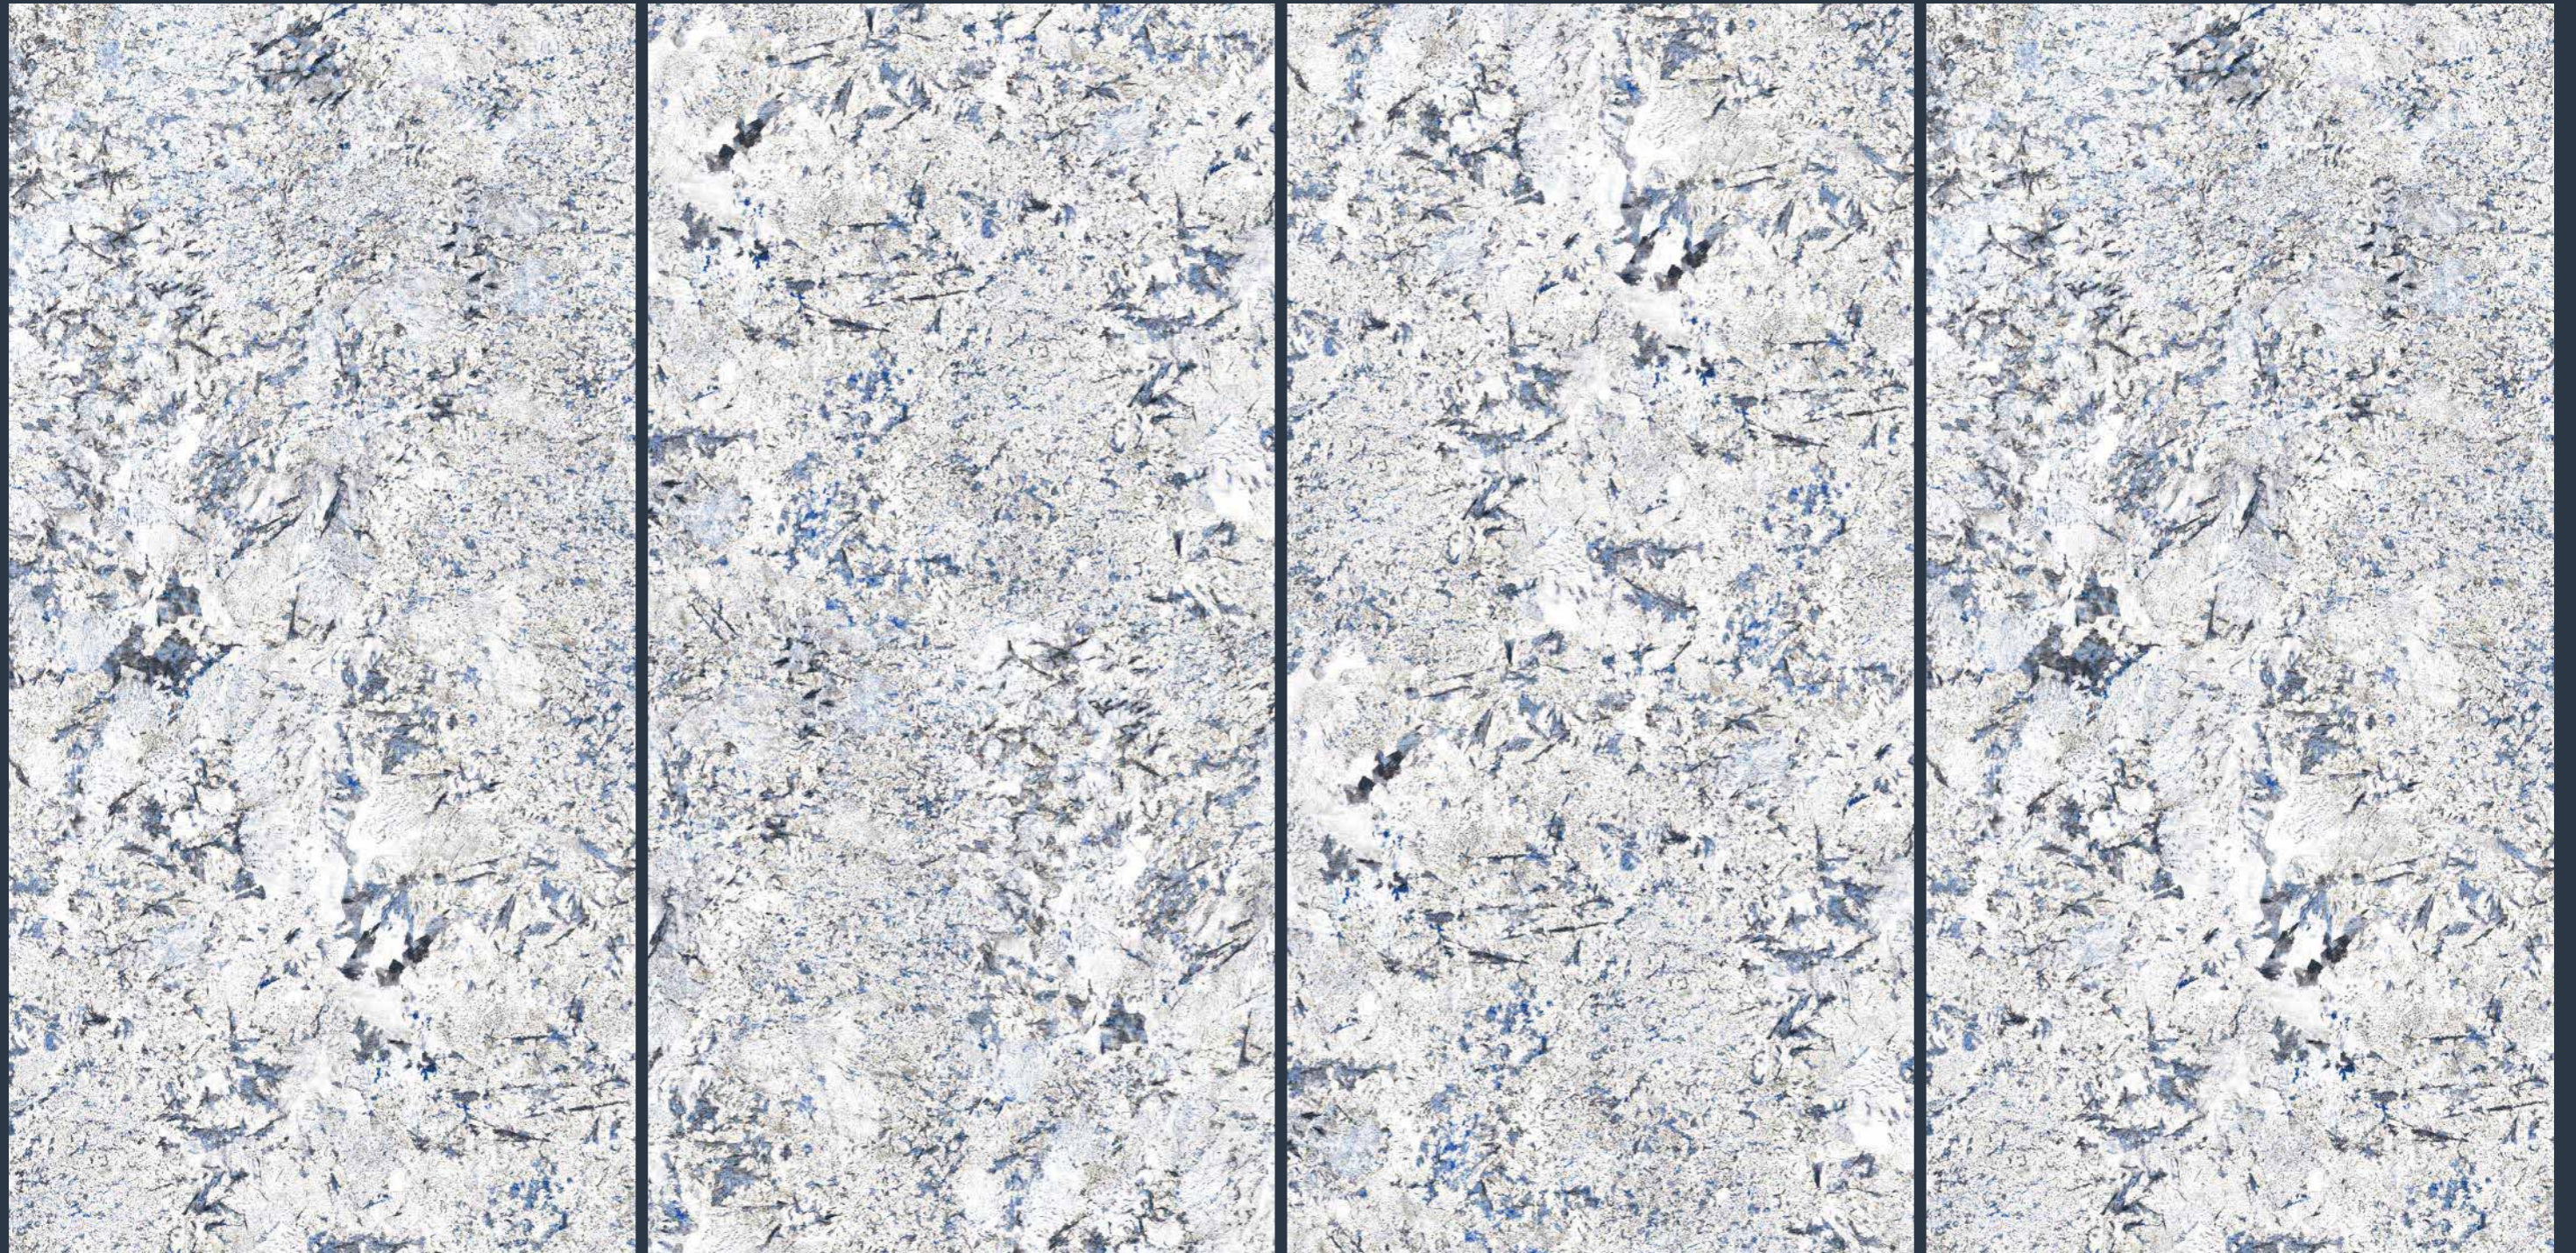

ALASKA 709 BLUE

SIZE
600x
1200MM

Series
GLOSSY

Random
03