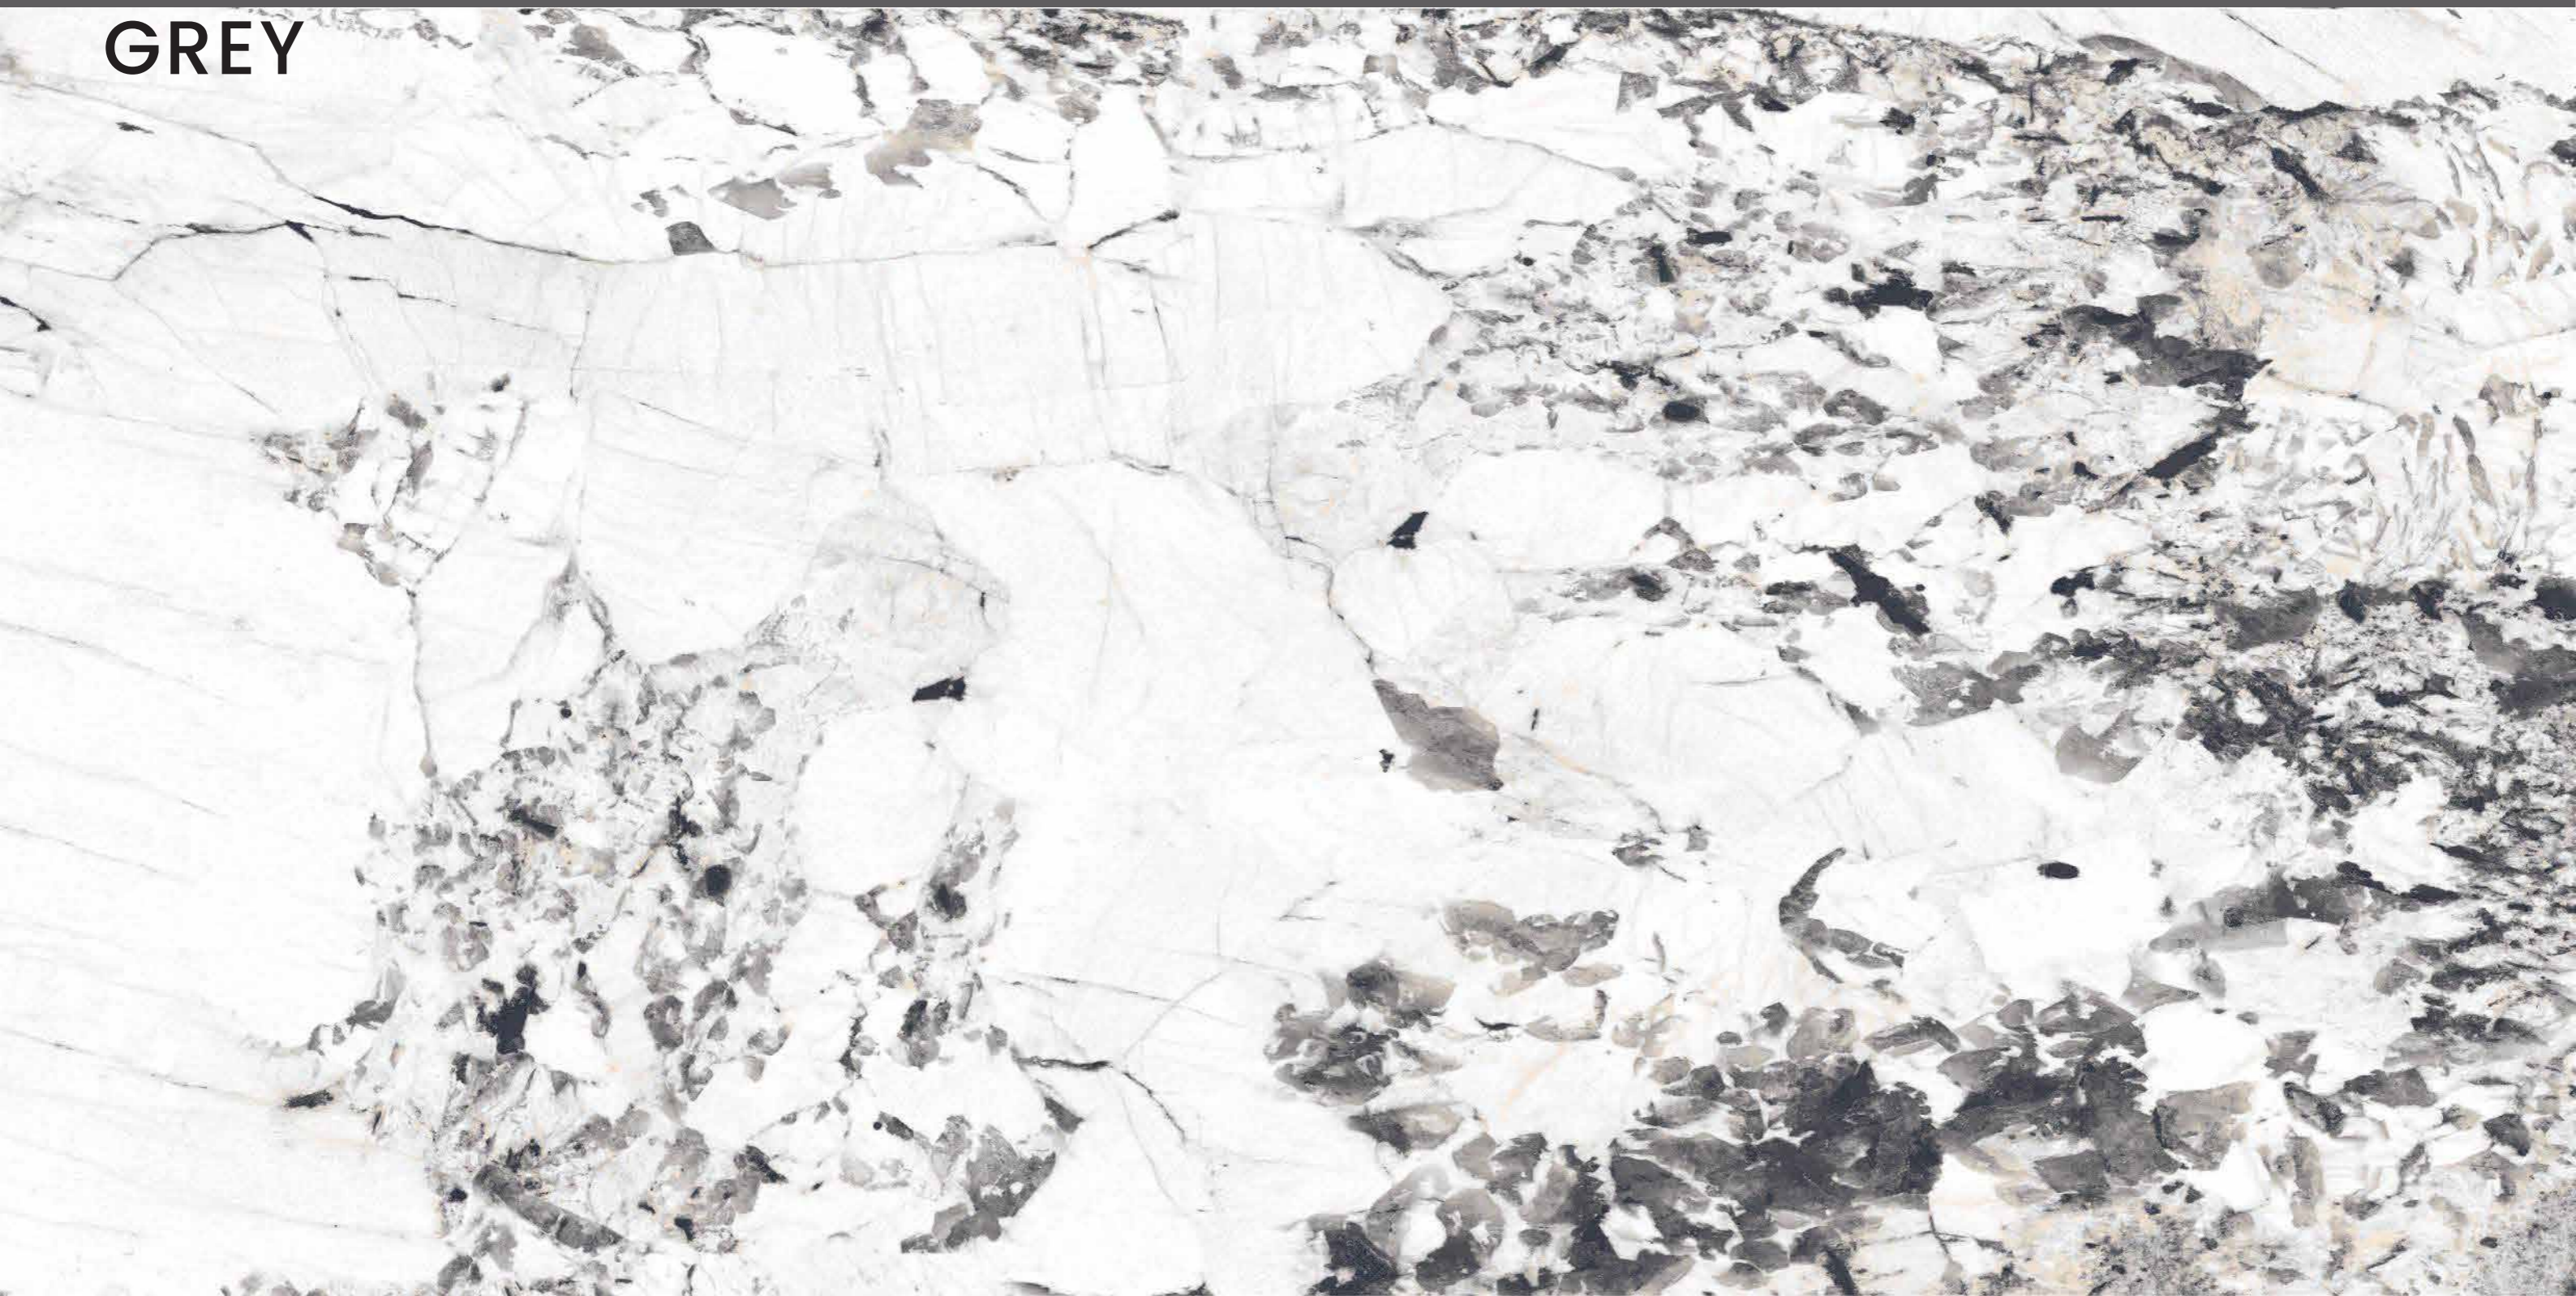

Random
03

ALASKA 703 BLUE

ALASKA 703
GREY

ALASKA 703 GREY

SIZE
600x
1200MM

Series
GLOSSY

Random
03

ALASKA 703 GREY