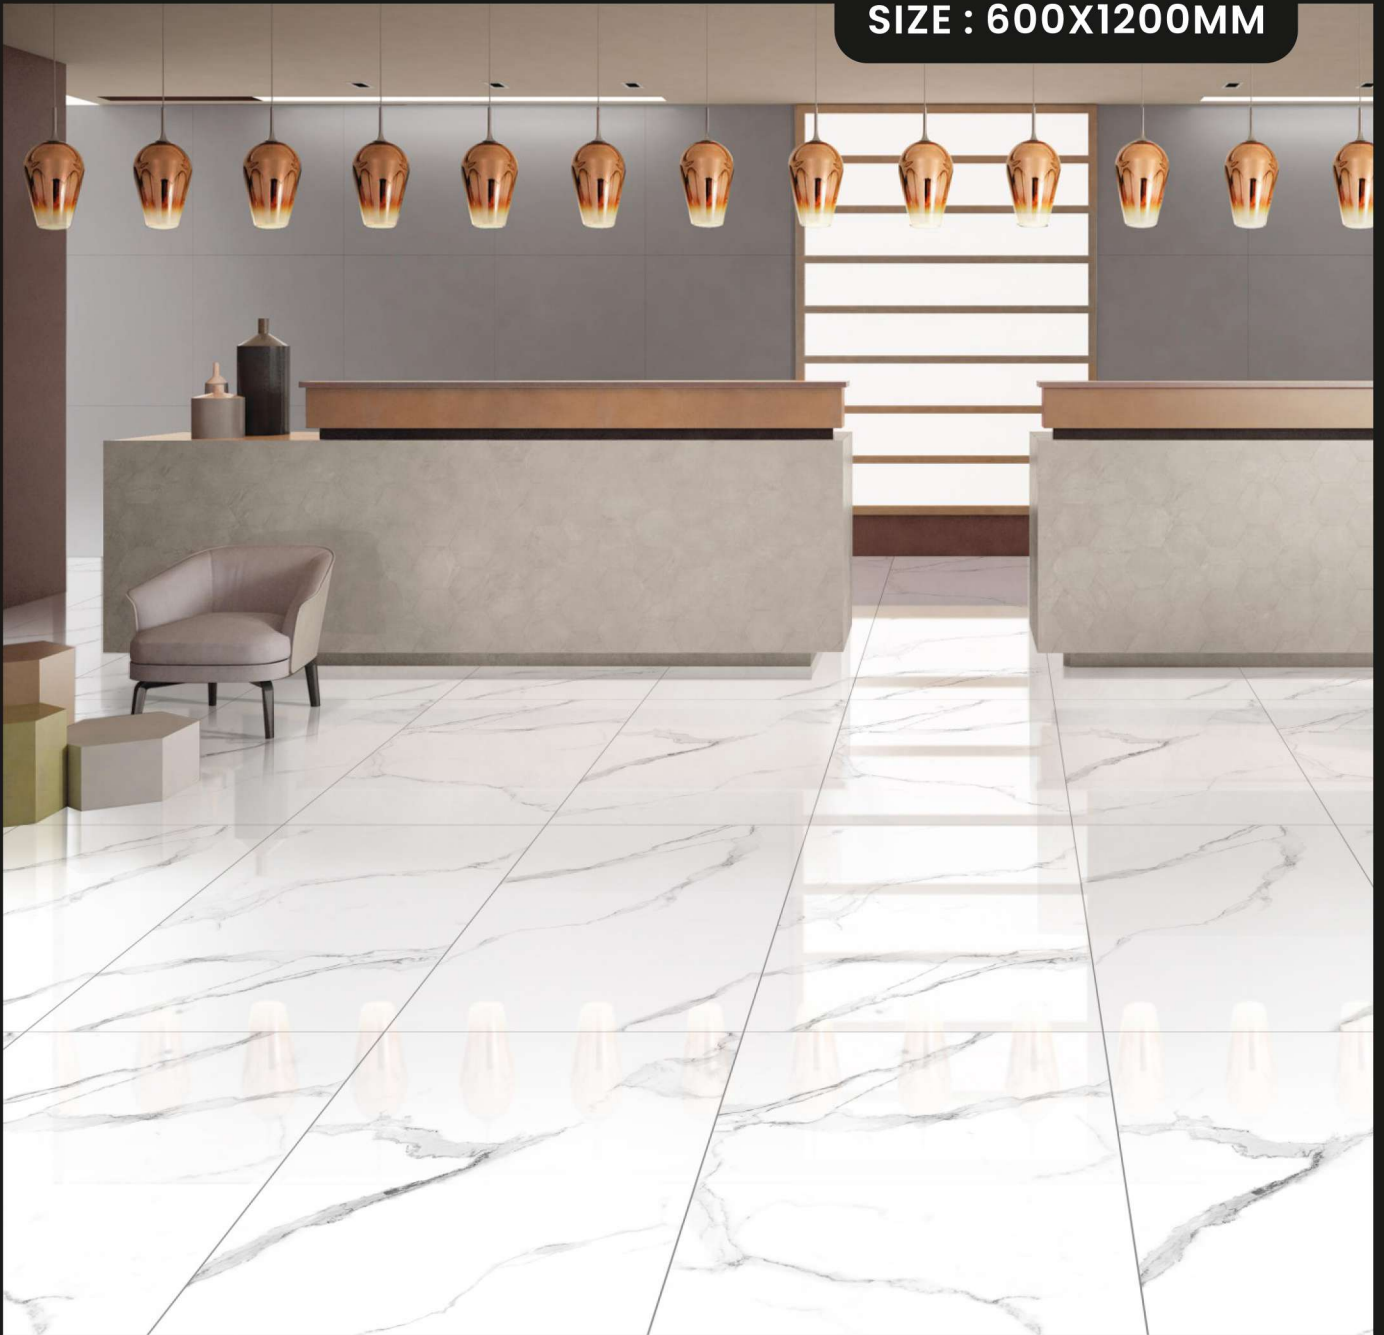

# GLOSSY

COLLECTION

GLOSSY  
600X1200MM

High  
Strength

Eco  
Friendly

Random  
Design

Low  
Maintenance

SIZE : 600X1200MM