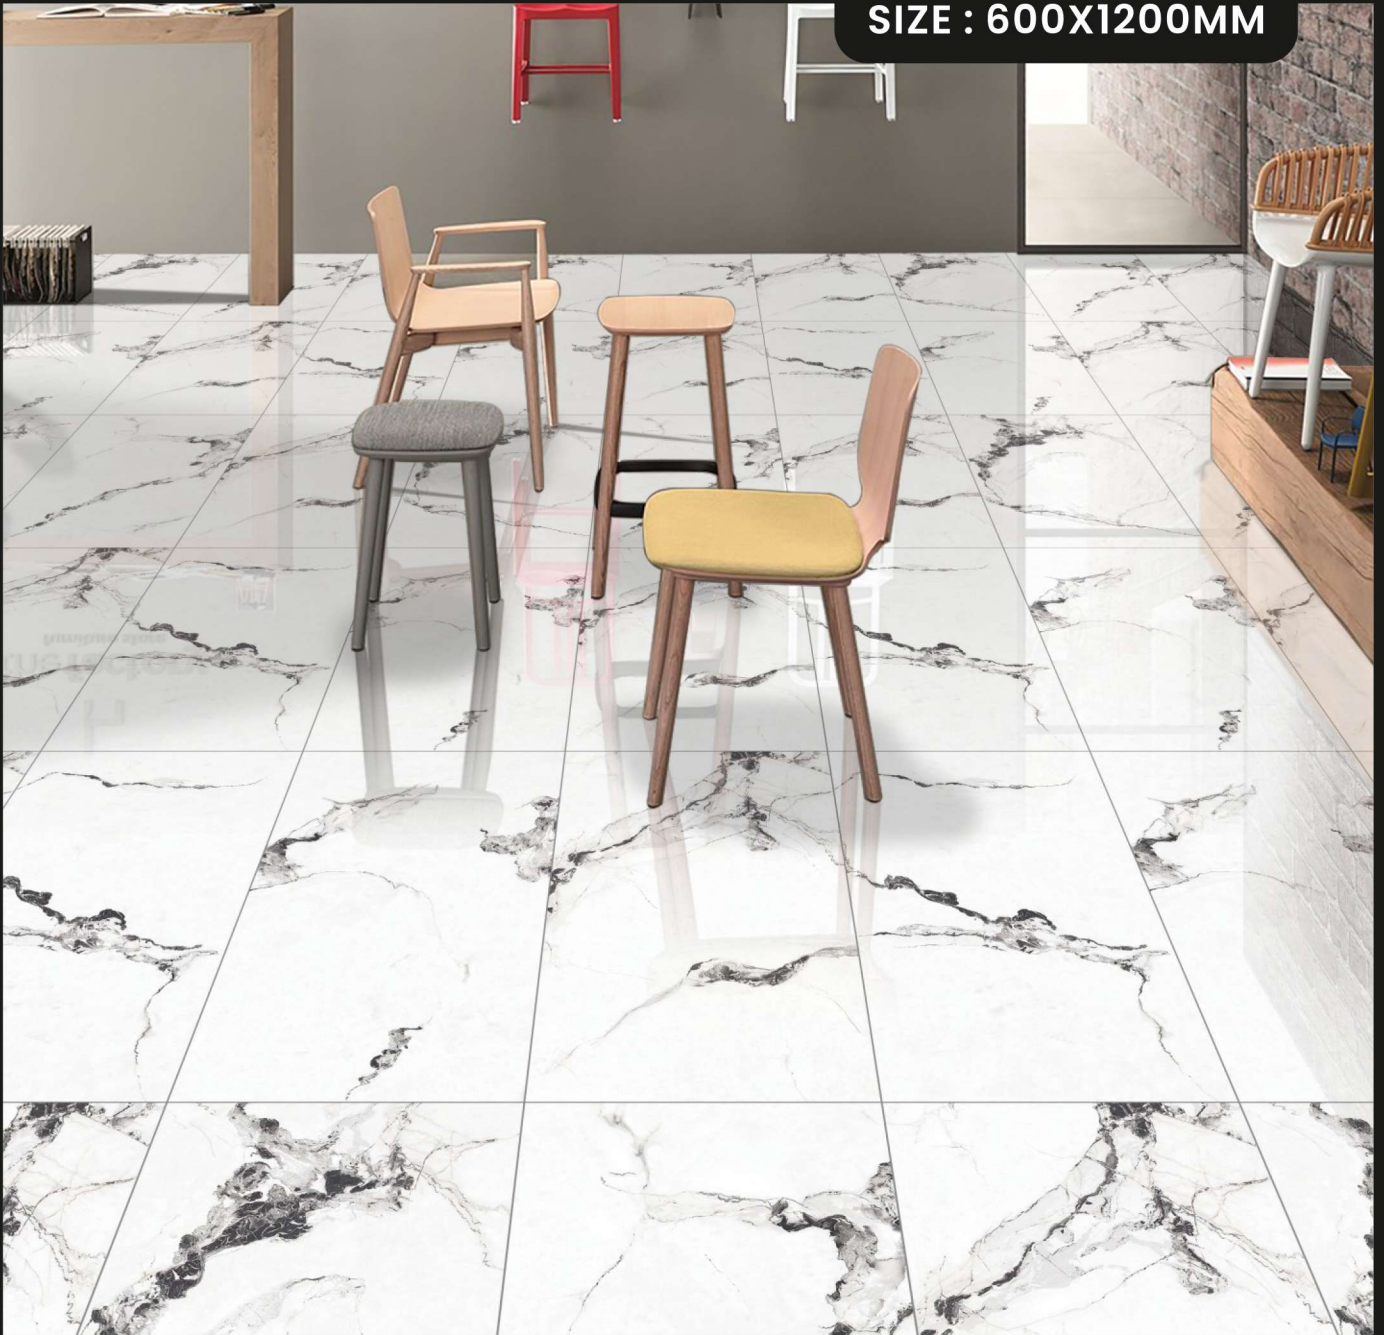

SIZE : 600X1200MM

ITALIANO BLACK

FINISH :
GLOSSY COLLECTION

RANDOM FACES- 05