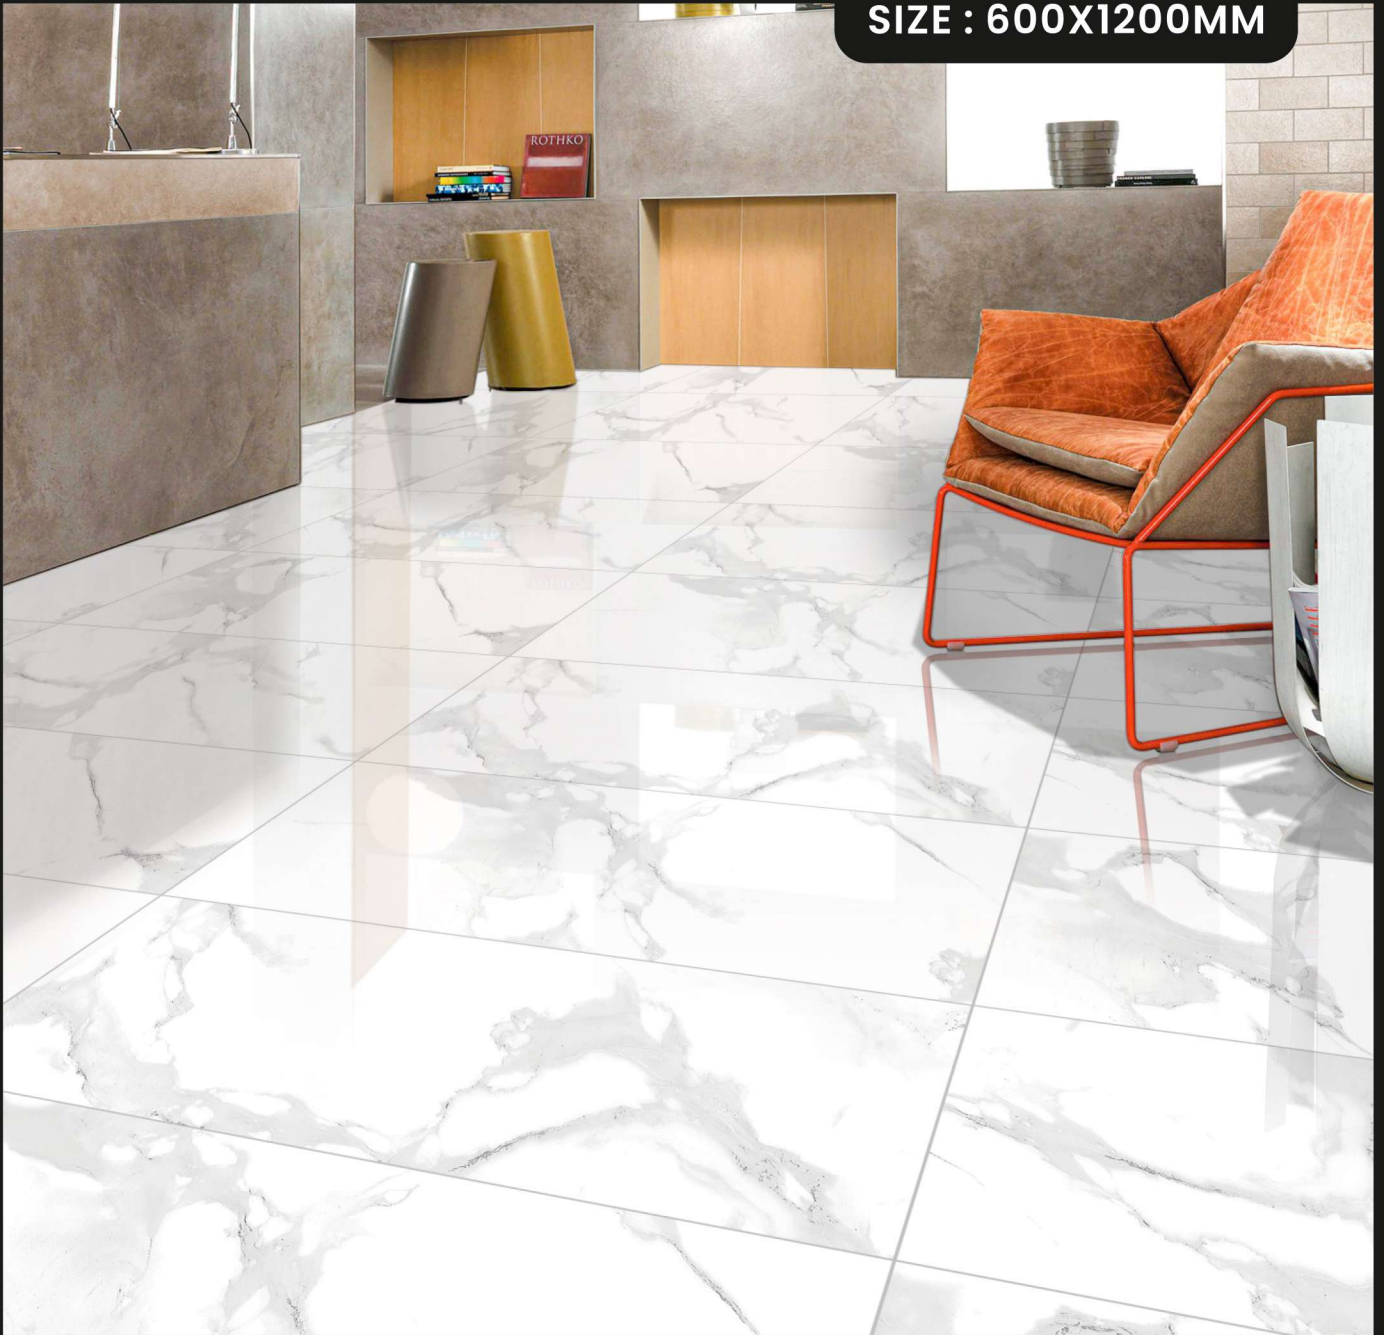

**MARTIN GREY**

**FINISH :  
GLOSSY COLLECTION**

RANDOM FACES- 04

SIZE : 600X1200MM