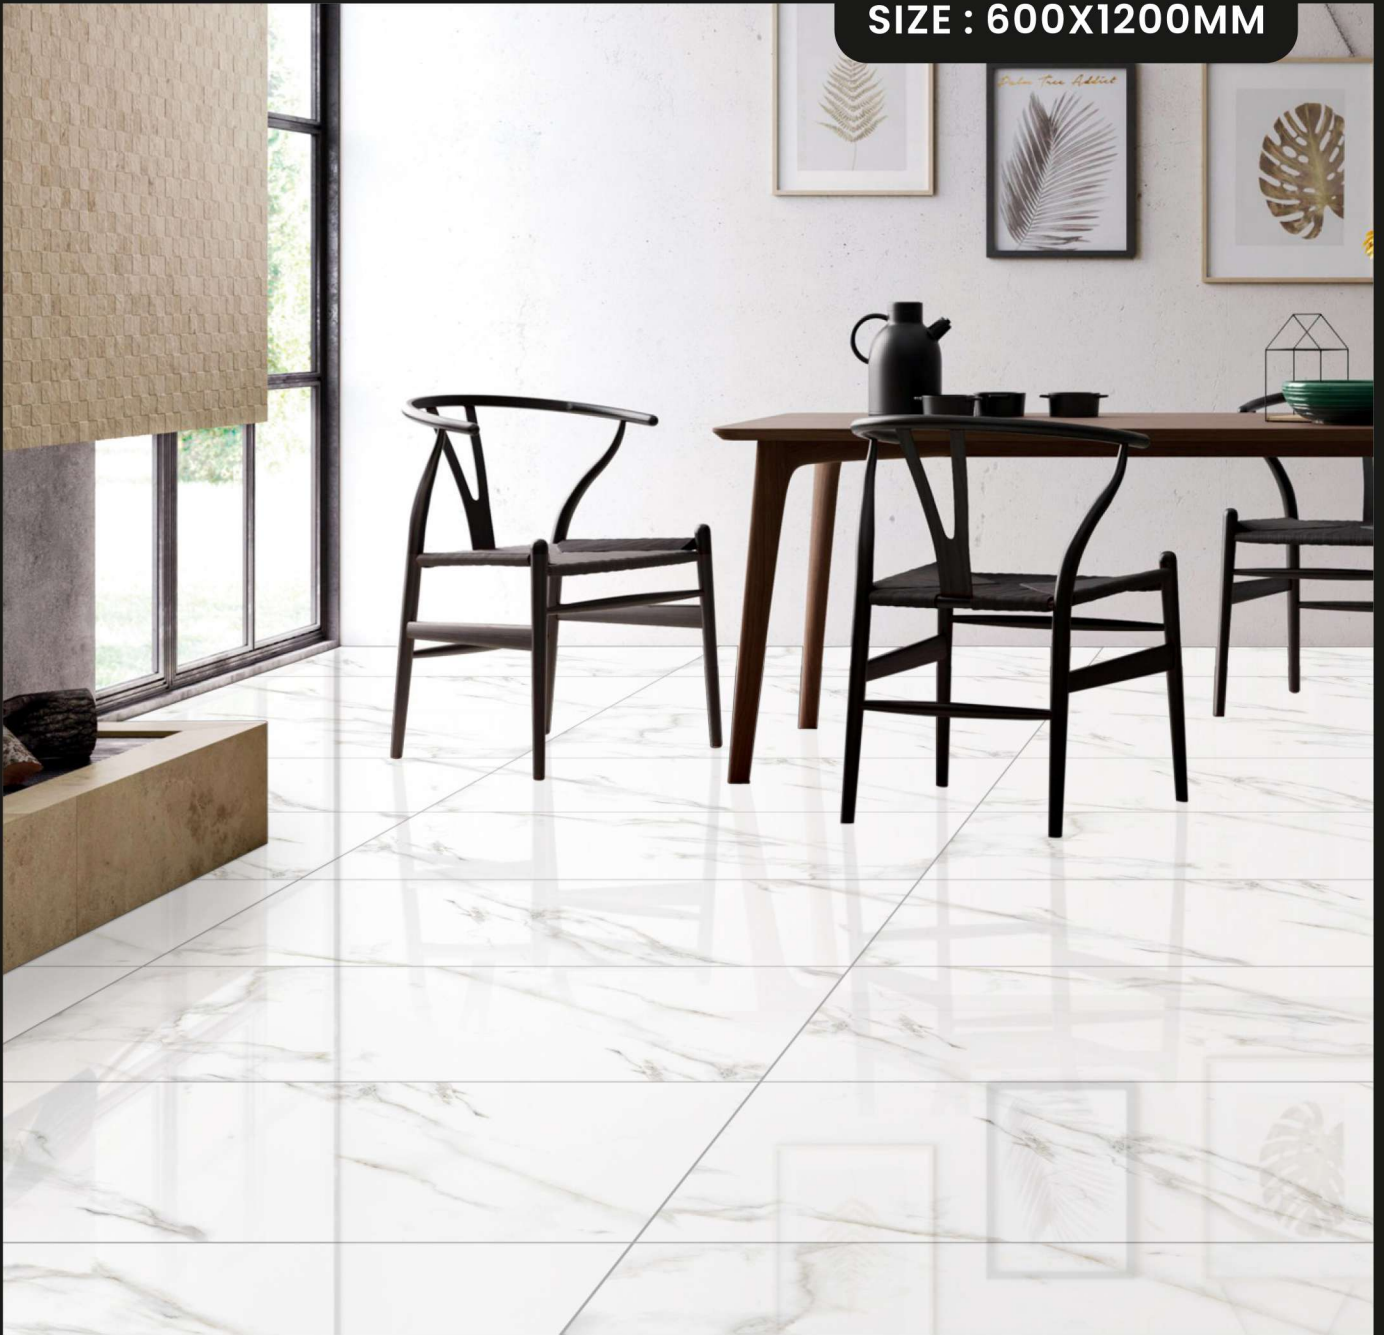

## LUCIDO SATVARIO

FINISH :  
GLOSSY COLLECTION

RANDOM FACES- 03

SIZE : 600X1200MM

**SATVARIO LUIZ**

**FINISH :  
GLOSSY COLLECTION**

RANDOM FACES- 04

SIZE : 600X1200MM