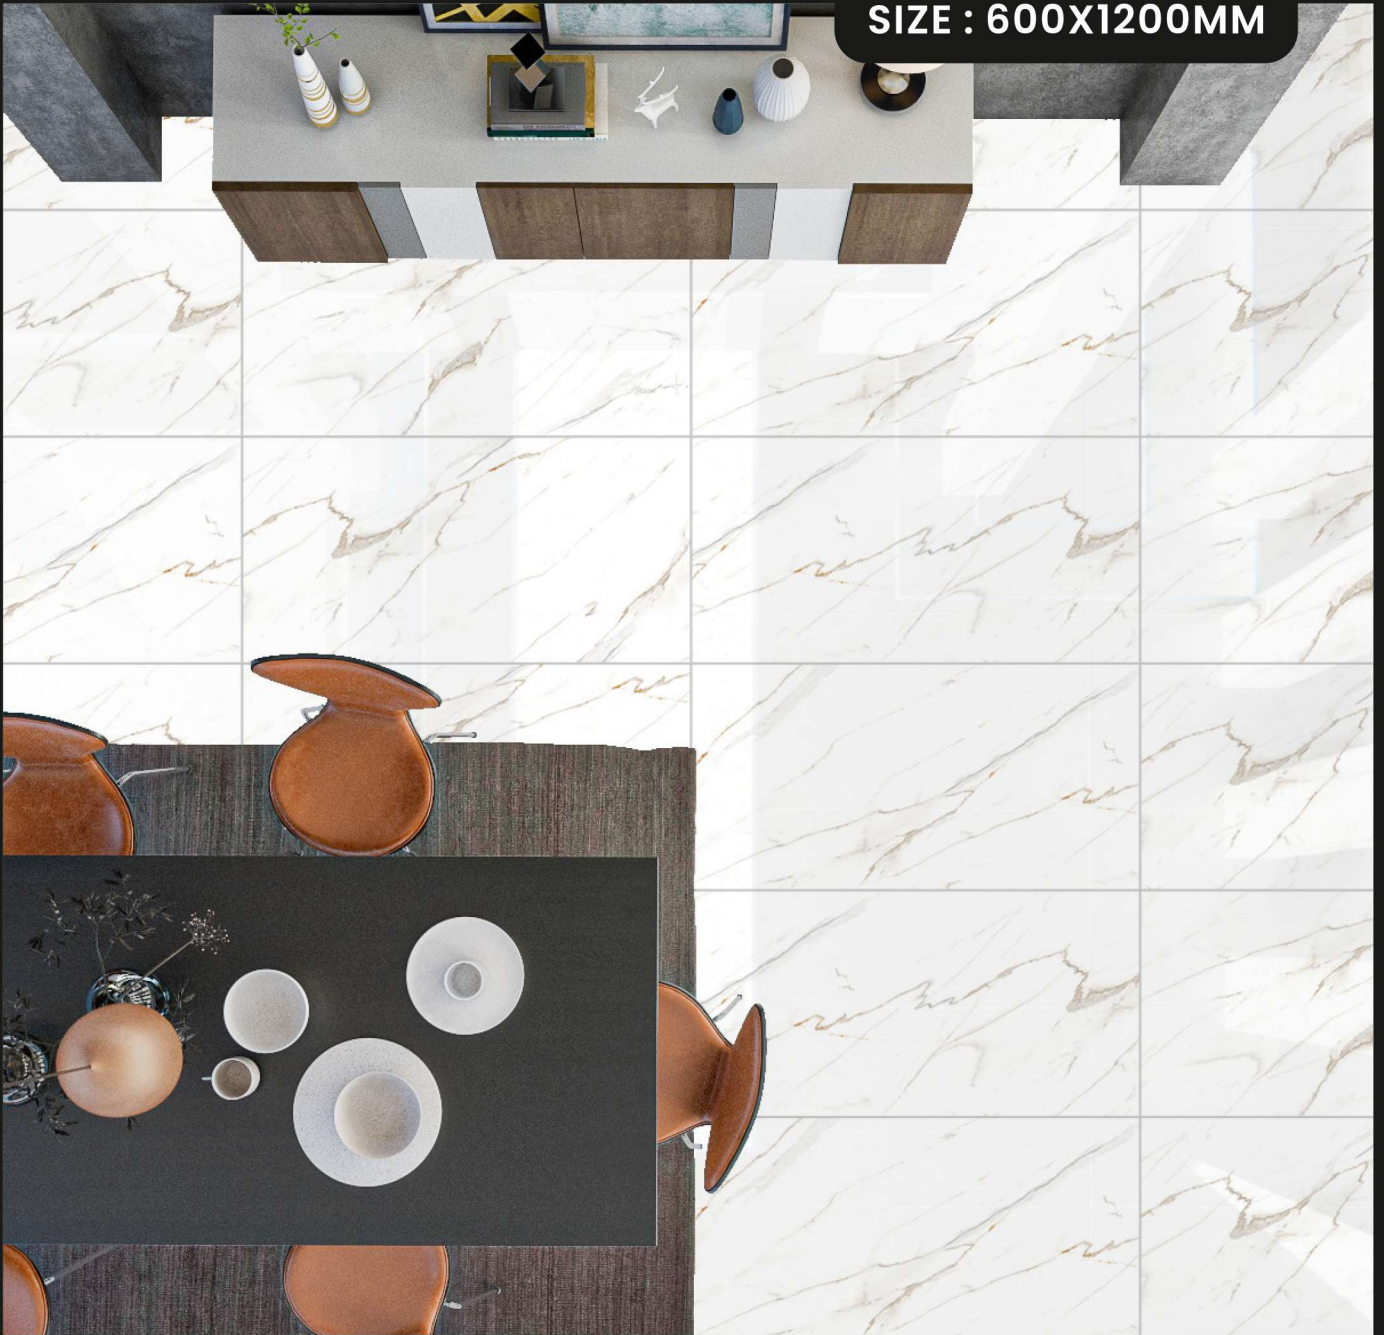

**ELEGANT GREY**

**FINISH :**  
**GLOSSY COLLECTION**

RANDOM FACES- 04

SIZE : 600X1200MM