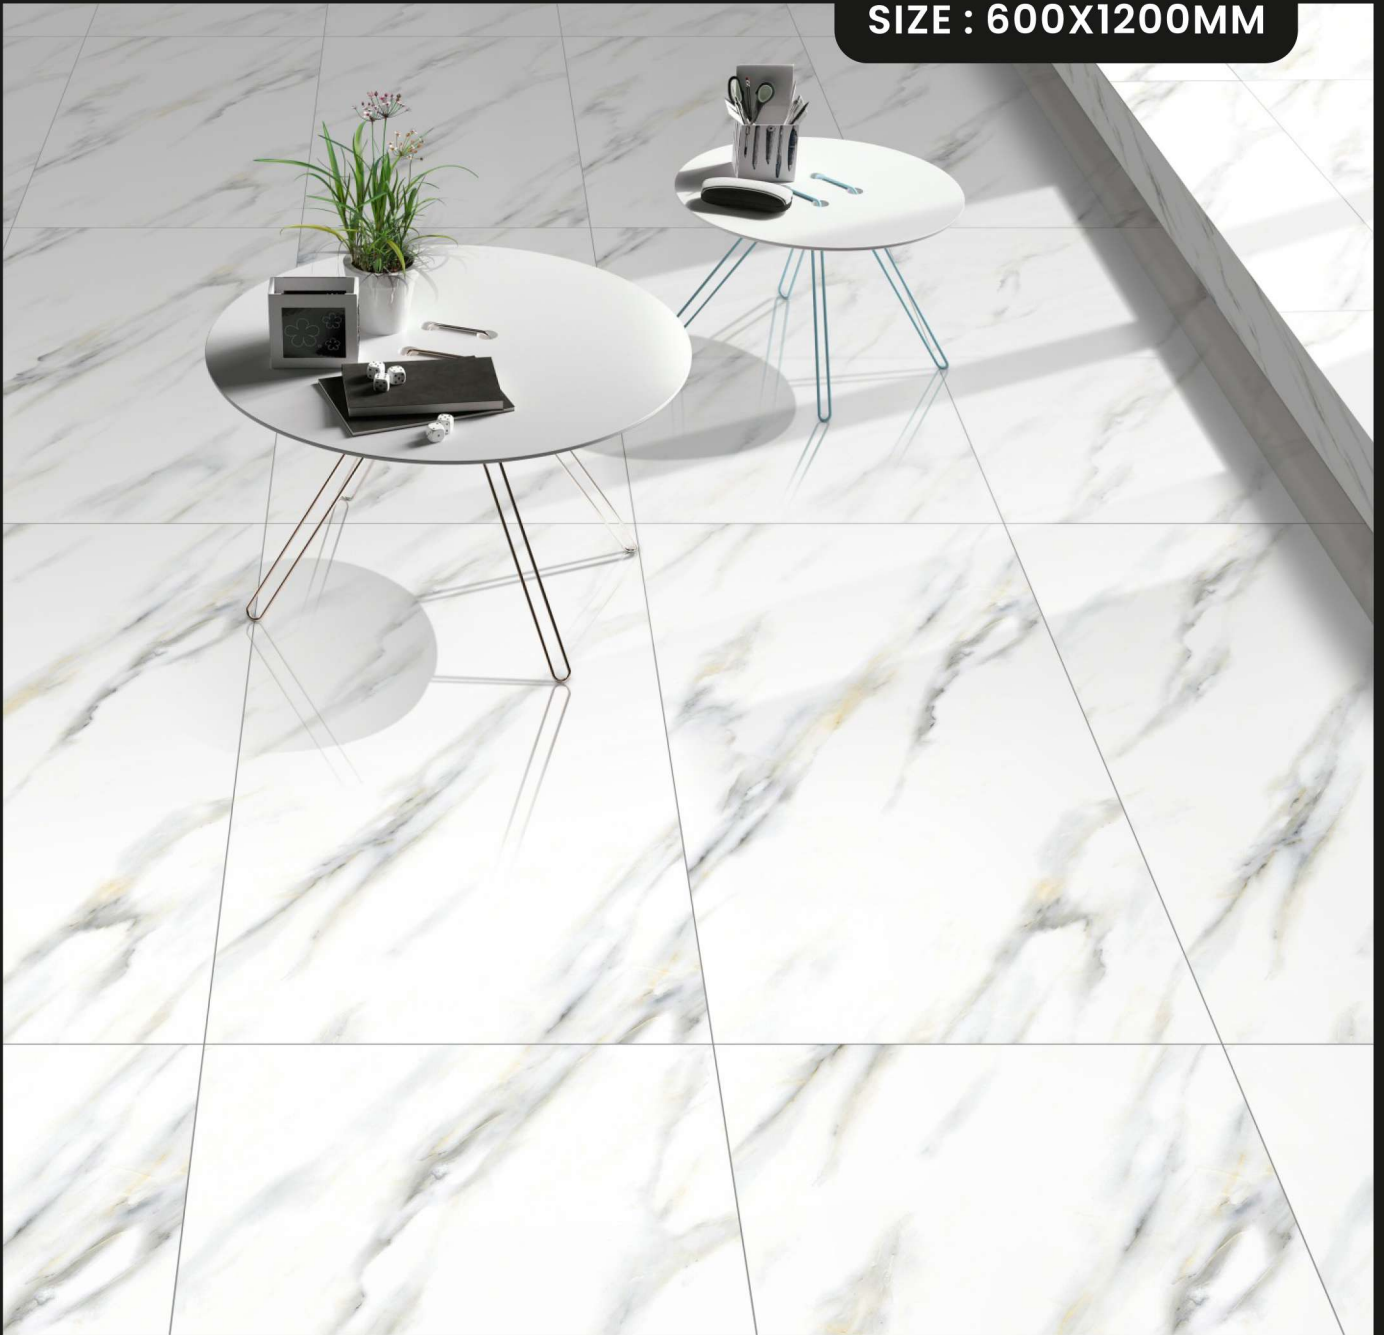

## OCTAVIANO SATVARIO

FINISH :  
GLOSSY COLLECTION

RANDOM FACES- 04

SIZE : 600X1200MM