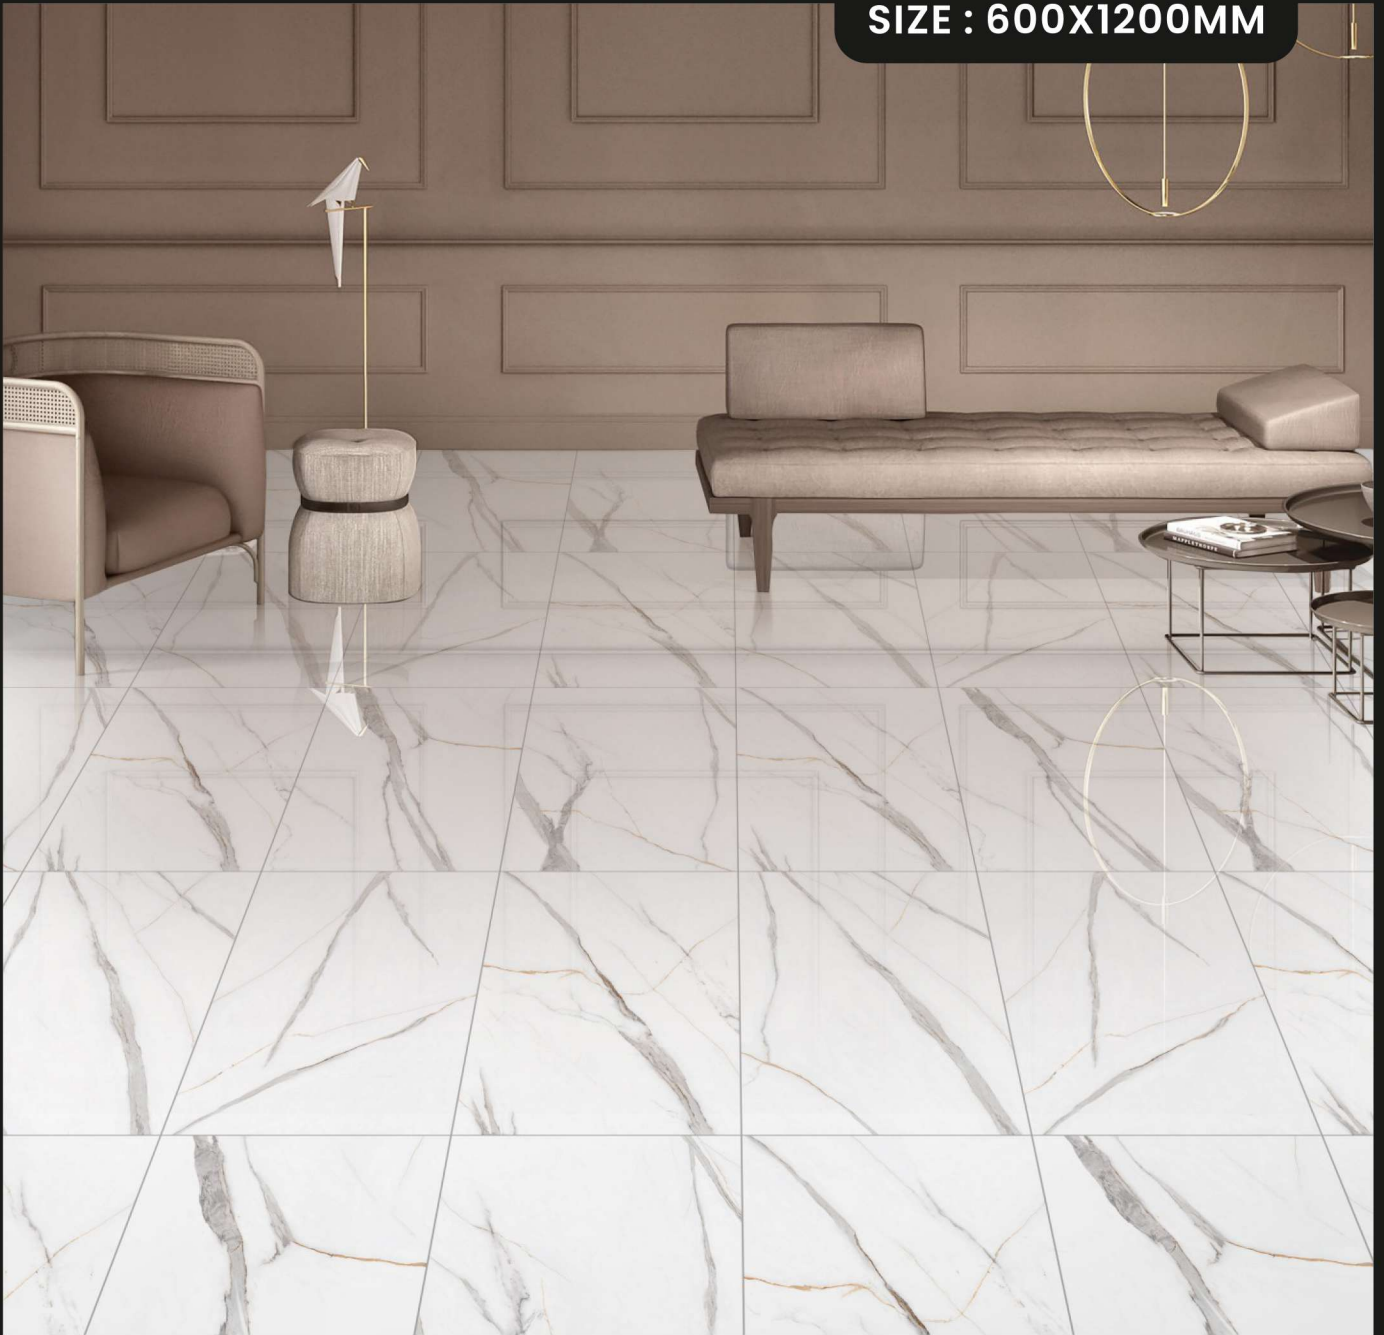

## OSWALD SKY

FINISH :  
GLOSSY COLLECTION

RANDOM FACES- 04

SIZE : 600X1200MM