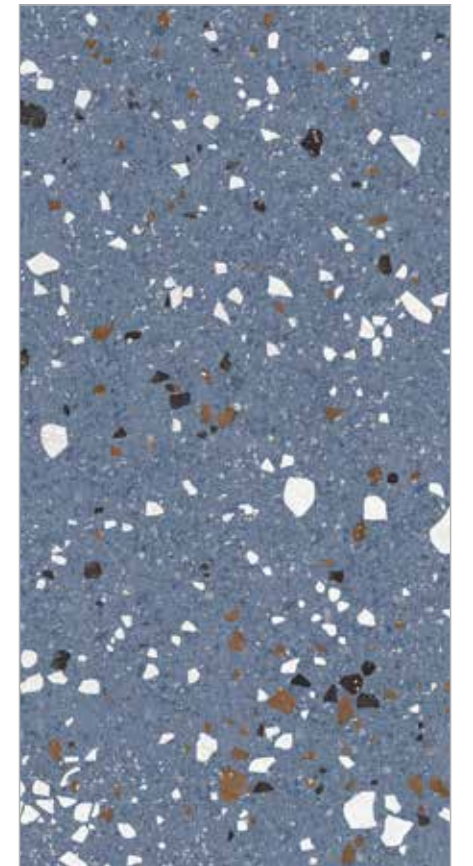

GLAZED
VITRIFIED TILES

9 MM
THICKNESS

600X1200 MM

- SPECIFICATION
-  
 -  
 -  
 -  
 -  
 -  
 -  
 -  
 -  

TERRAZZO 1011

FINISH
GLOSSY

GLAZED
VITRIFIED TILES

9 MM
THICKNESS