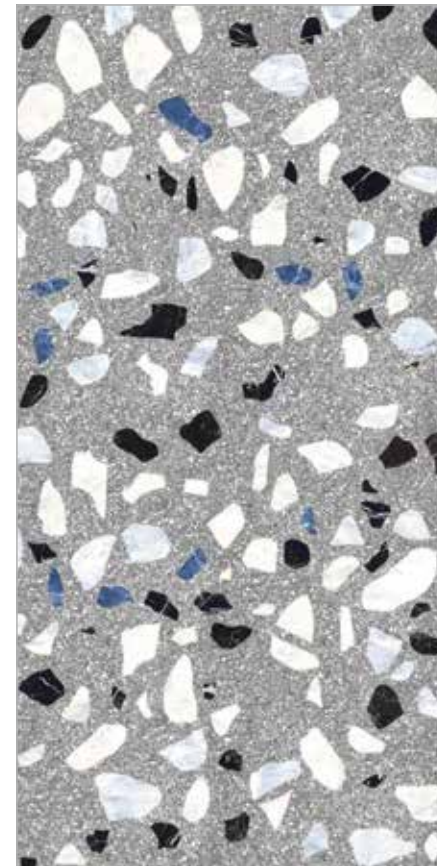

GLAZED
VITRIFIED TILES

9 MM
THICKNESS

600X1200 MM

- SPECIFICATION
- 
 - 
 - 
 - 
 - 
 - 
 - 
 - 
 - 

TERRAZZO 1007

FINISH
MATT

GLAZED
VITRIFIED TILES

9 MM
THICKNESS