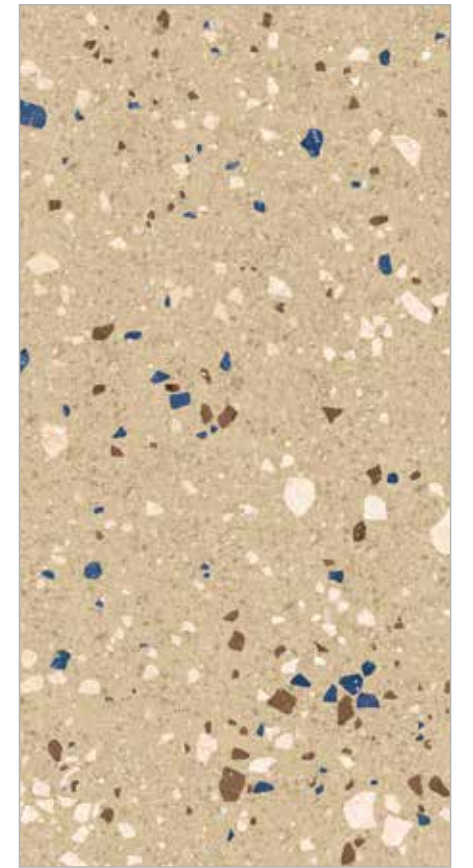

TERRAZZO 1012

FINISH
GLOSSY

GLAZED
VITRIFIED TILES

9 MM
THICKNESS

600X1200 MM