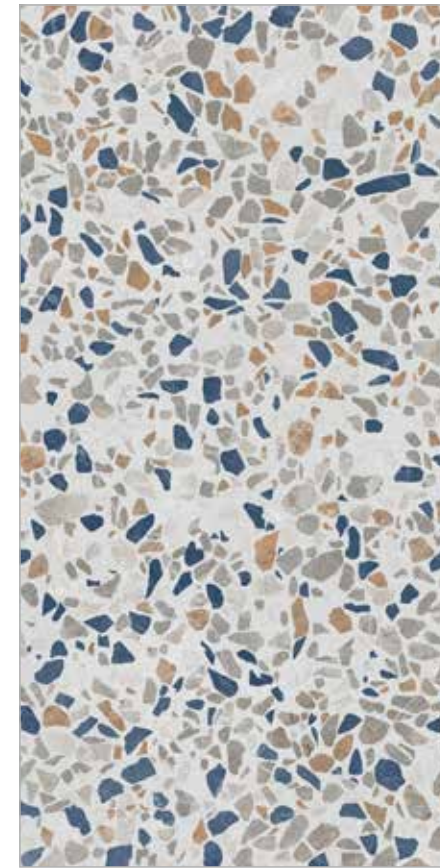

TERRAZZO 1005

FINISH
GLOSSY

GLAZED
VITRIFIED TILES

9 MM
THICKNESS

600X1200 MM