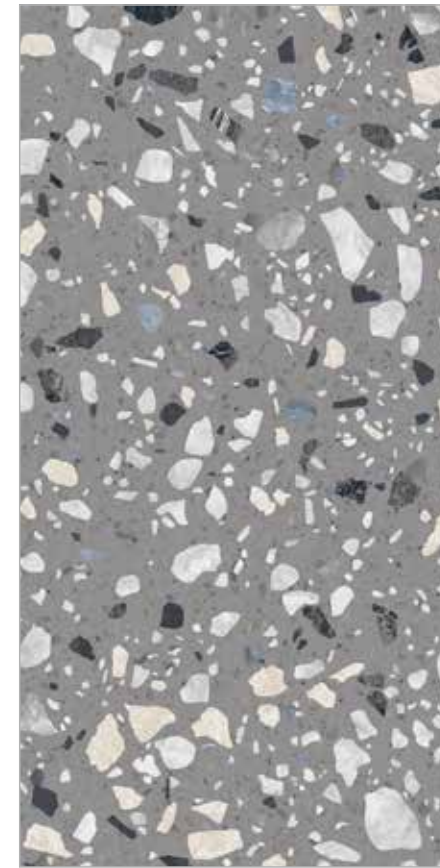

TERRAZZO 1026

FINISH
MATT

GLAZED
VITRIFIED TILES

9 MM
THICKNESS

600X1200 MM