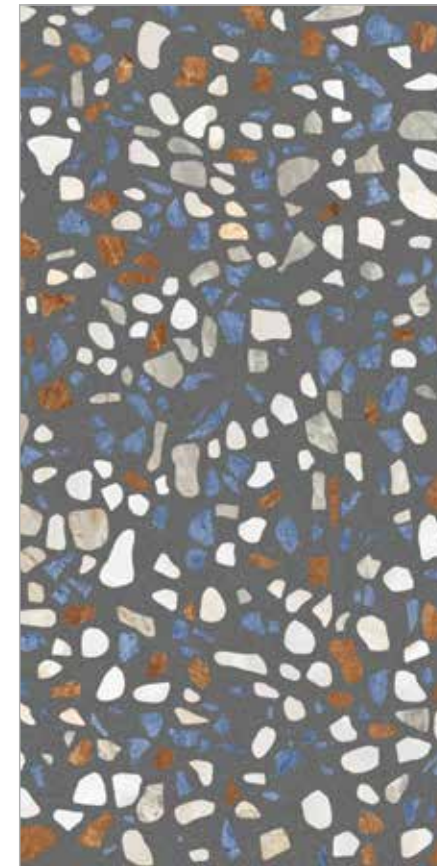

TERRAZZO 1013

FINISH
GLOSSY

GLAZED
VITRIFIED TILES

9 MM
THICKNESS

600X1200 MM