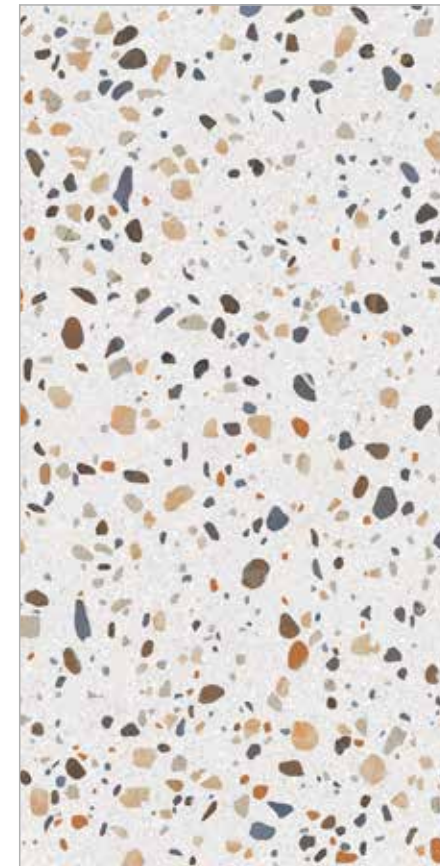

FINISH
MATT

GLAZED
VITRIFIED TILES

9 MM
THICKNESS

600X1200 MM

SPECIFICATION

- 
- 
- 
- 
- 
- 
- 
- 
- 

TERRAZZO 1002

FINISH
GLOSSY