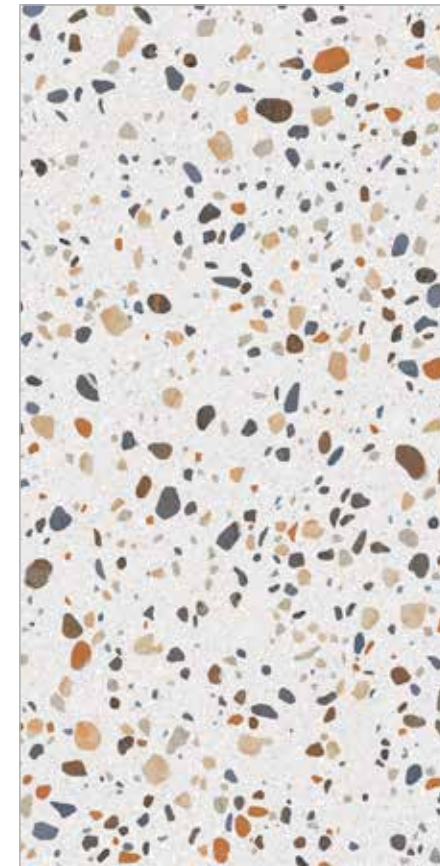

FINISH
MATT

GLAZED
VITRIFIED TILES

9 MM
THICKNESS

600X1200 MM

SPECIFICATION

- 
- 
- 
- 
- 
- 
- 
- 
- 

TERRAZZO 1002

FINISH
GLOSSY