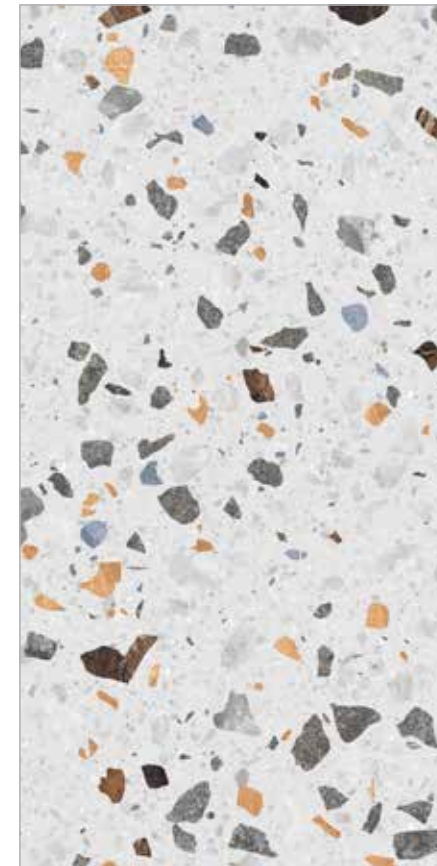

TERRAZZO 1025

FINISH
MATT

GLAZED
VITRIFIED TILES

9 MM
THICKNESS

600X1200 MM