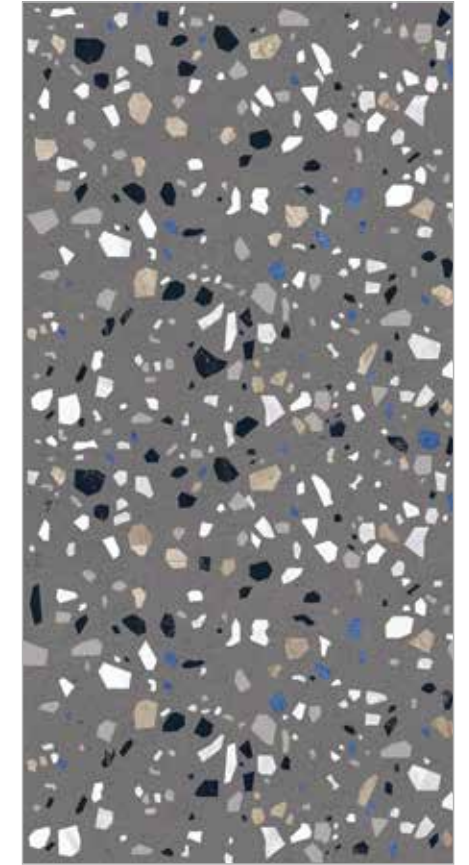

GLAZED
VITRIFIED TILES

9 MM
THICKNESS

600X1200 MM

- SPECIFICATION
- 
 - 
 - 
 - 
 - 
 - 
 - 
 - 

TERRAZZO 1019

FINISH
GLOSSY

GLAZED
VITRIFIED TILES

9 MM
THICKNESS