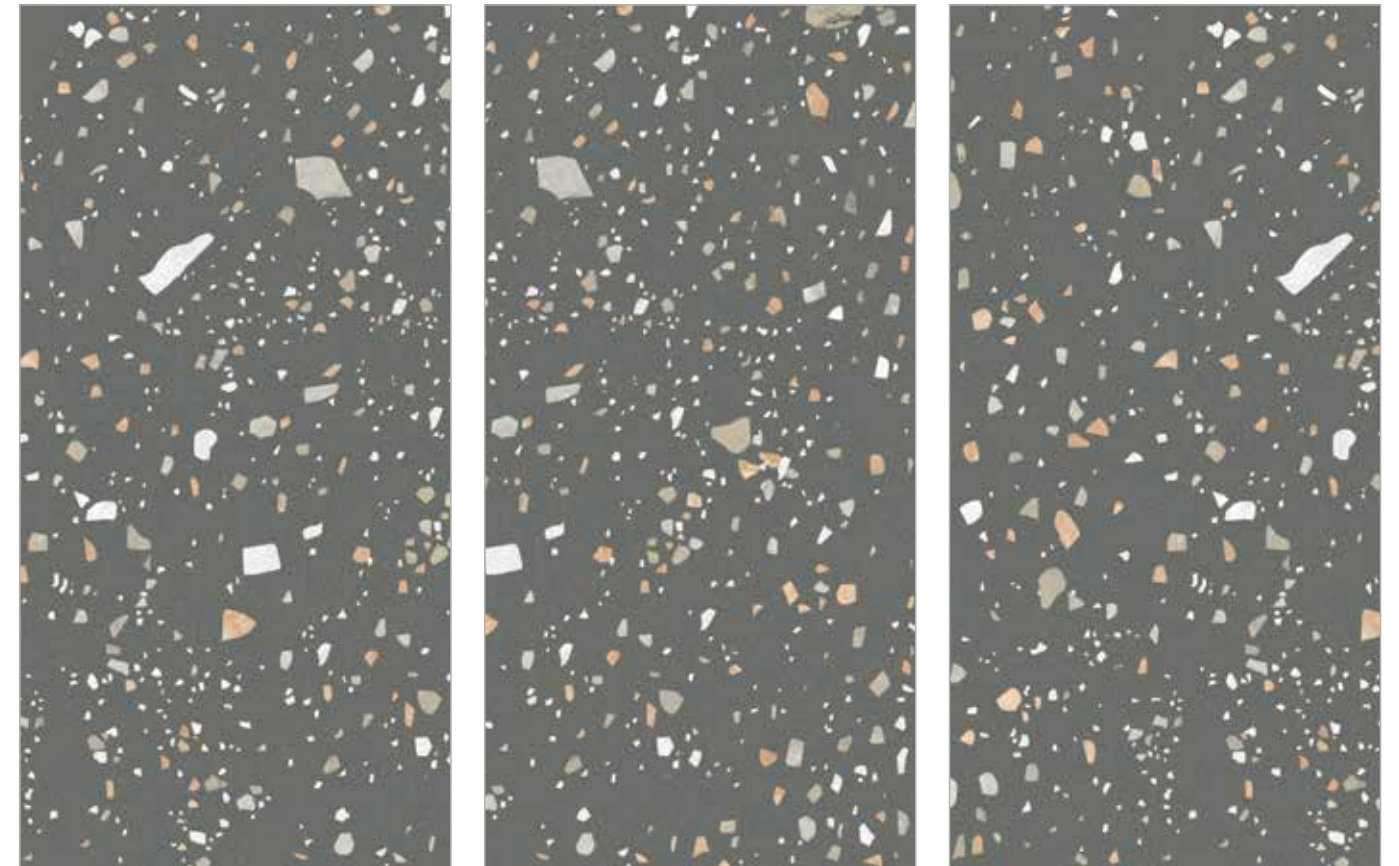

TERRAZZO 1024

FINISH
GLOSSY

GLAZED
VITRIFIED TILES

9 MM
THICKNESS

600X1200 MM