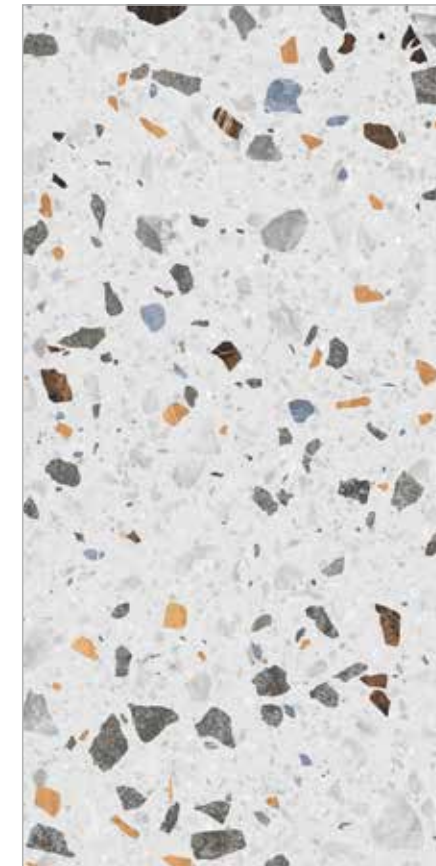

TERRAZZO 1025

FINISH
MATT

GLAZED
VITRIFIED TILES

9 MM
THICKNESS

600X1200 MM