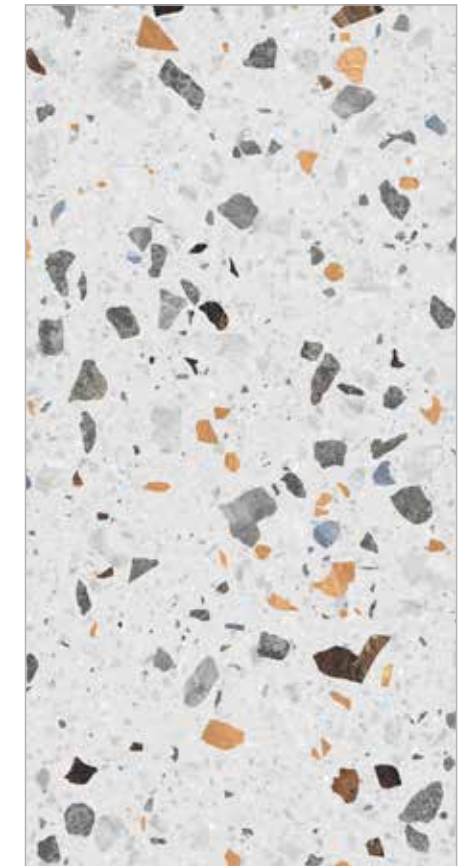

TERRAZZO 1025

FINISH
MATT

GLAZED
VITRIFIED TILES

9 MM
THICKNESS

600X1200 MM