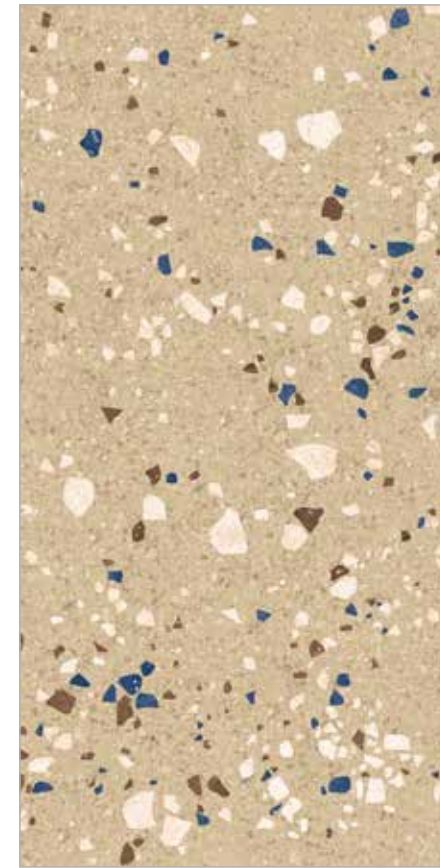

TERRAZZO 1012

FINISH
GLOSSY

GLAZED
VITRIFIED TILES

9 MM
THICKNESS

600X1200 MM