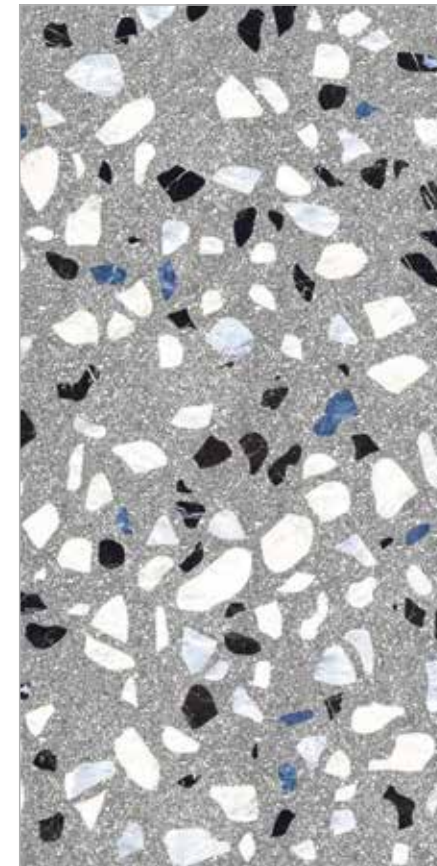

GLAZED
VITRIFIED TILES

9 MM
THICKNESS

600X1200 MM

- SPECIFICATION
- 
 - 
 - 
 - 
 - 
 - 
 - 
 - 
 - 

TERRAZZO 1007

FINISH
MATT

GLAZED
VITRIFIED TILES

9 MM
THICKNESS