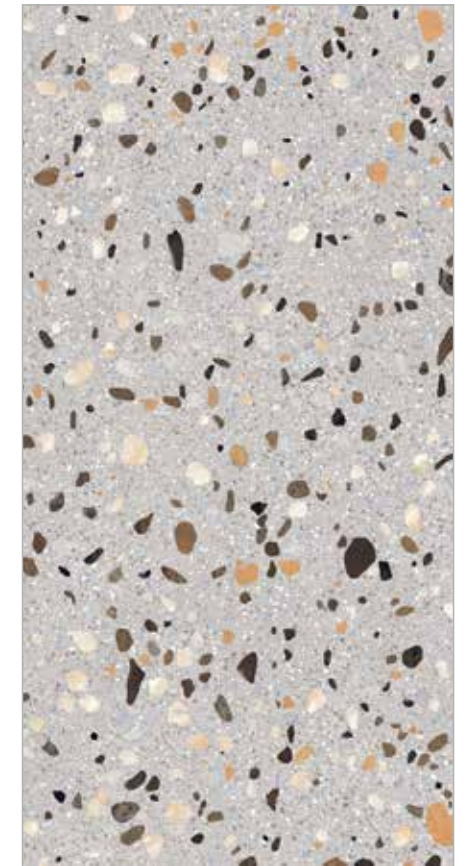

FINISH
MATT

GLAZED
VITRIFIED TILES

9 MM
THICKNESS

600X1200 MM

SPECIFICATION

- 
- 
- 
- 
- 
- 
- 
- 
- 

TERRAZZO 1002

FINISH
GLOSSY