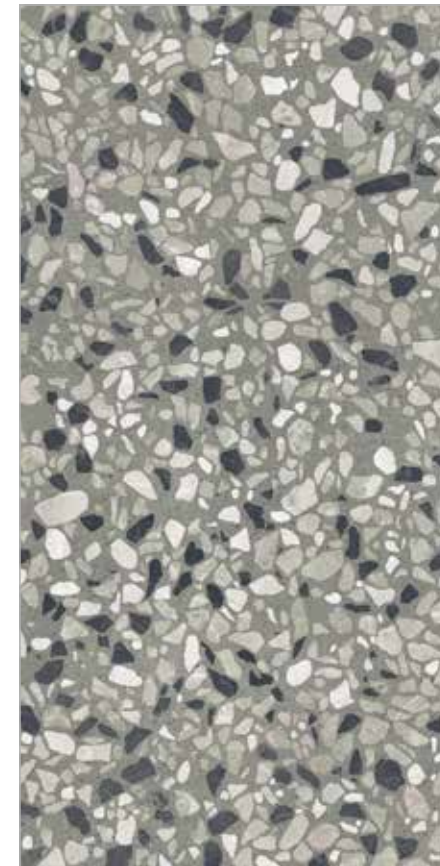

TERRAZZO 1004

FINISH
MATT

GLAZED
VITRIFIED TILES

9 MM
THICKNESS

600X1200 MM