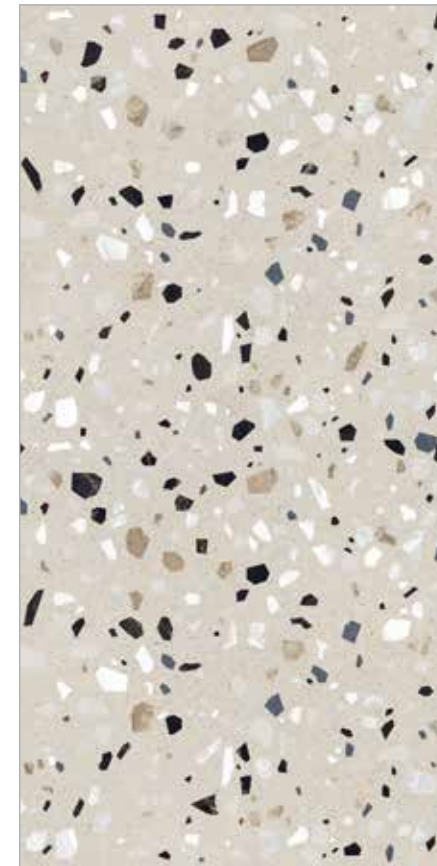

TERRAZZO 1017

FINISH
MATT

GLAZED
VITRIFIED TILES

9 MM
THICKNESS

600X1200 MM

- SPECIFICATION
- 
 - 
 - 
 - 
 - 
 - 
 - 
 - 
 - 

TERRAZZO 1018

FINISH
MATT