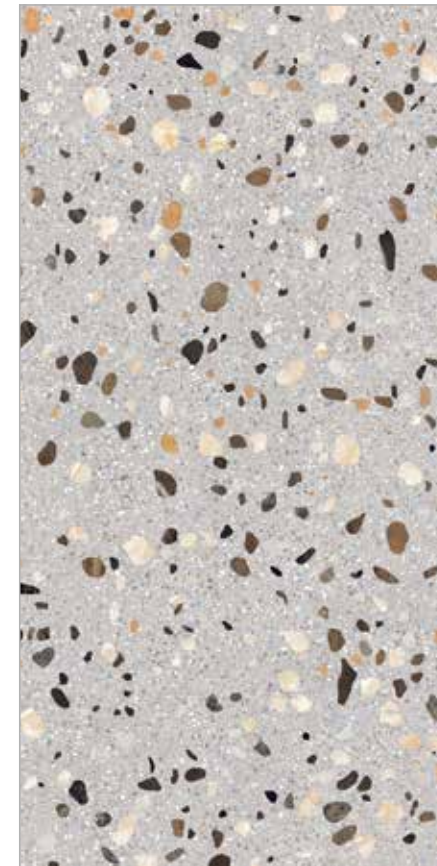

FINISH
MATT

GLAZED
VITRIFIED TILES

9 MM
THICKNESS

600X1200 MM

SPECIFICATION

- 
- 
- 
- 
- 
- 
- 
- 
- 

TERRAZZO 1002

FINISH
GLOSSY