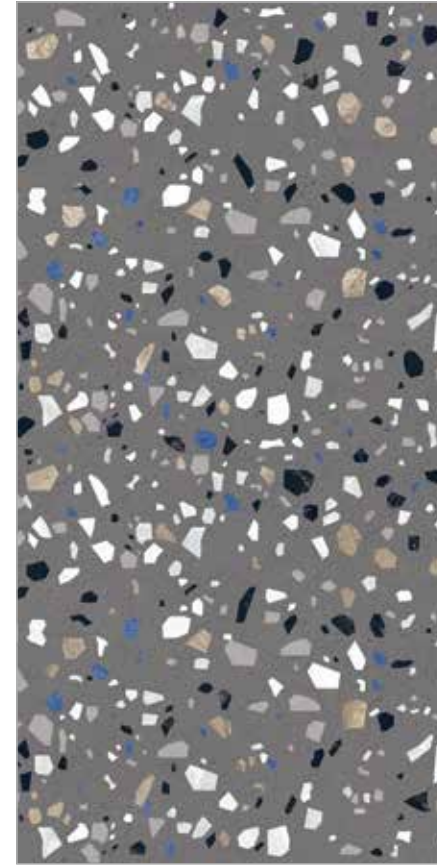

GLAZED
VITRIFIED TILES

9 MM
THICKNESS

600X1200 MM

- SPECIFICATION
- 
 - 
 - 
 - 
 - 
 - 
 - 
 - 

TERRAZZO 1019

FINISH
GLOSSY

GLAZED
VITRIFIED TILES

9 MM
THICKNESS