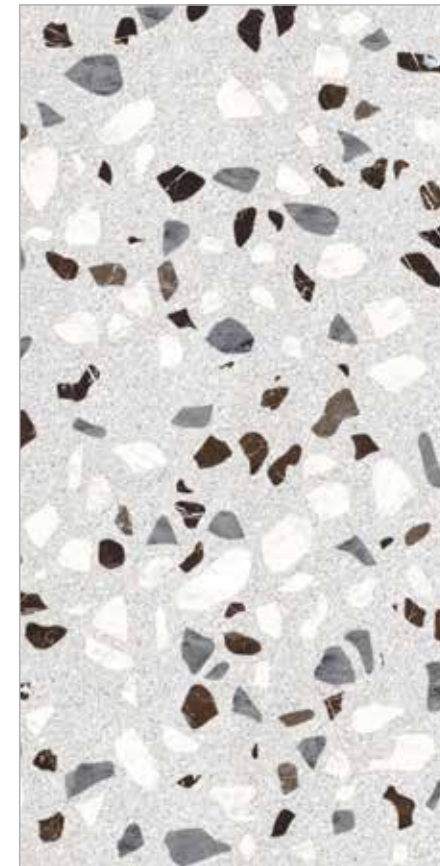

TERRAZZO 1008

FINISH
GLOSSY

GLAZED
VITRIFIED TILES

9 MM
THICKNESS

600X1200 MM