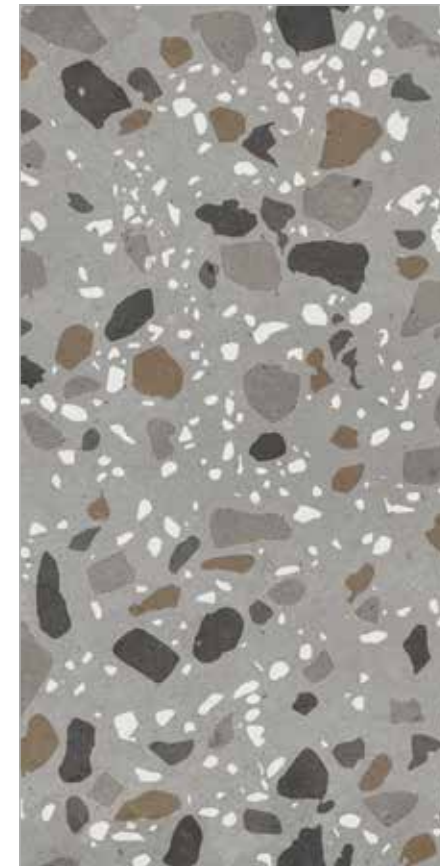

TERRAZZO 1016

FINISH
MATT

GLAZED
VITRIFIED TILES

9 MM
THICKNESS

600X1200 MM