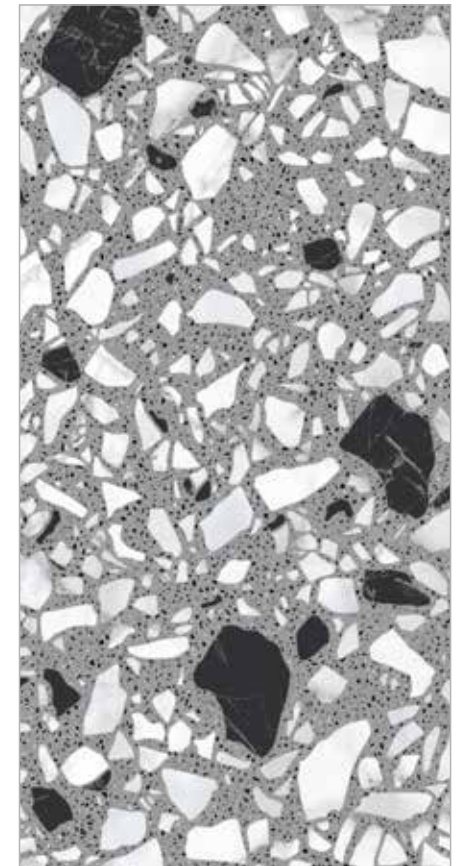

TERRAZZO 1009

FINISH
MATT

GLAZED
VITRIFIED TILES

9 MM
THICKNESS

600X1200 MM