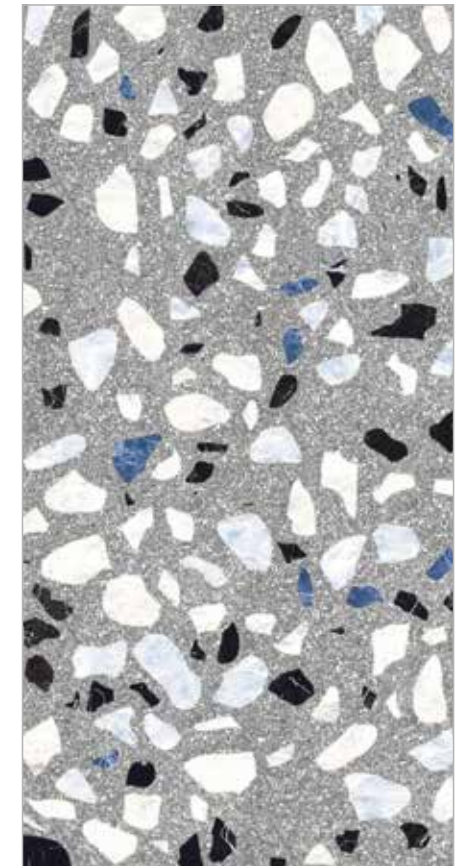

GLAZED
VITRIFIED TILES

9 MM
THICKNESS

600X1200 MM

- SPECIFICATION
- 
 - 
 - 
 - 
 - 
 - 
 - 
 - 
 - 

TERRAZZO 1007

FINISH
MATT

GLAZED
VITRIFIED TILES

9 MM
THICKNESS