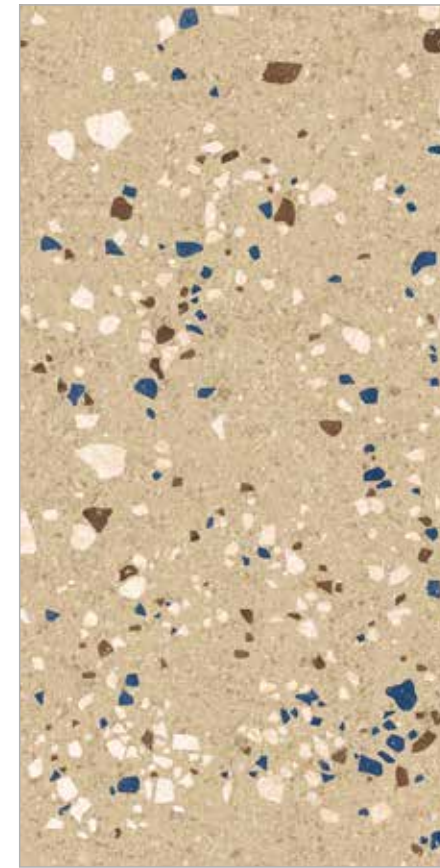

TERRAZZO 1012

FINISH
GLOSSY

GLAZED
VITRIFIED TILES

9 MM
THICKNESS

600X1200 MM