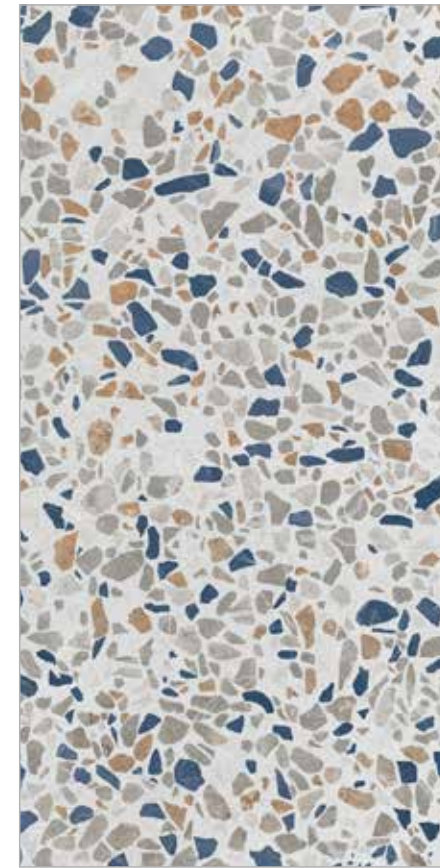

TERRAZZO 1005

FINISH
GLOSSY

GLAZED
VITRIFIED TILES

9 MM
THICKNESS

600X1200 MM