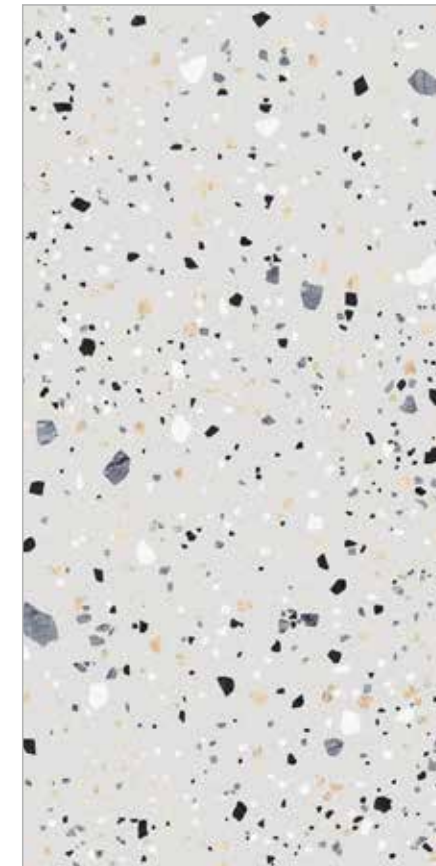

GLAZED
VITRIFIED TILES

9 MM
THICKNESS

600X1200 MM

- SPECIFICATION
- -
 -
 -
 -
 -
 -
 -
 -

TERRAZZO 1028

FINISH
GLOSSY

GLAZED
VITRIFIED TILES

9 MM
THICKNESS